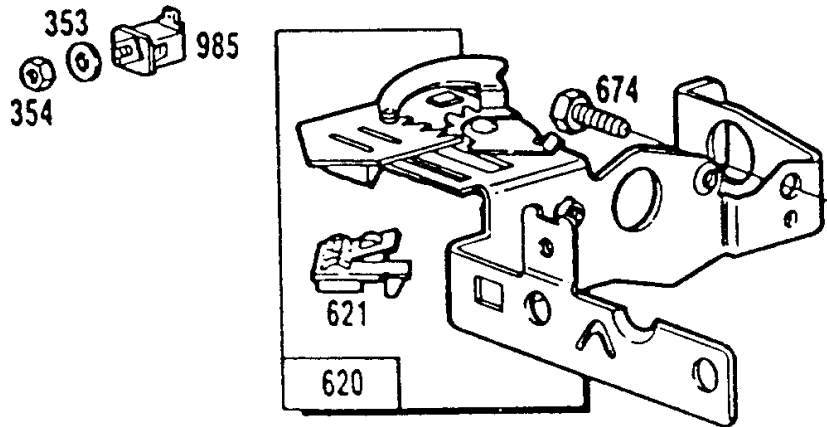

REF. 972

FUEL TANKS FOR ENGINES WITH REWIND START ONLY.

COLOR	BLACK	GREY	AMER. RED(I/C)	SUN YELLOW
PART NO.	490622	490808	490806	490804