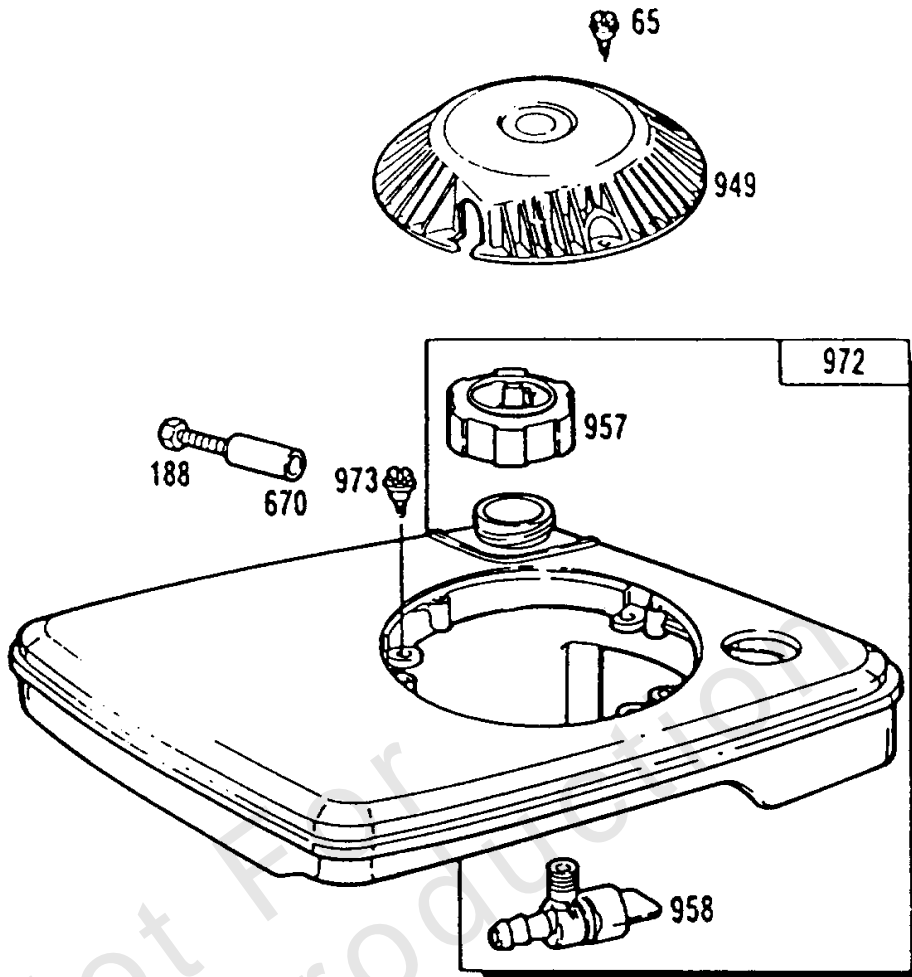

REF. 972

FUEL TANKS FOR ENGINES WITH REWIND START ONLY.

COLOR	BLACK	GREY	AMER. RED(I/C)	SUN YELLOW
PART NO.	490622	490808	490806	490804