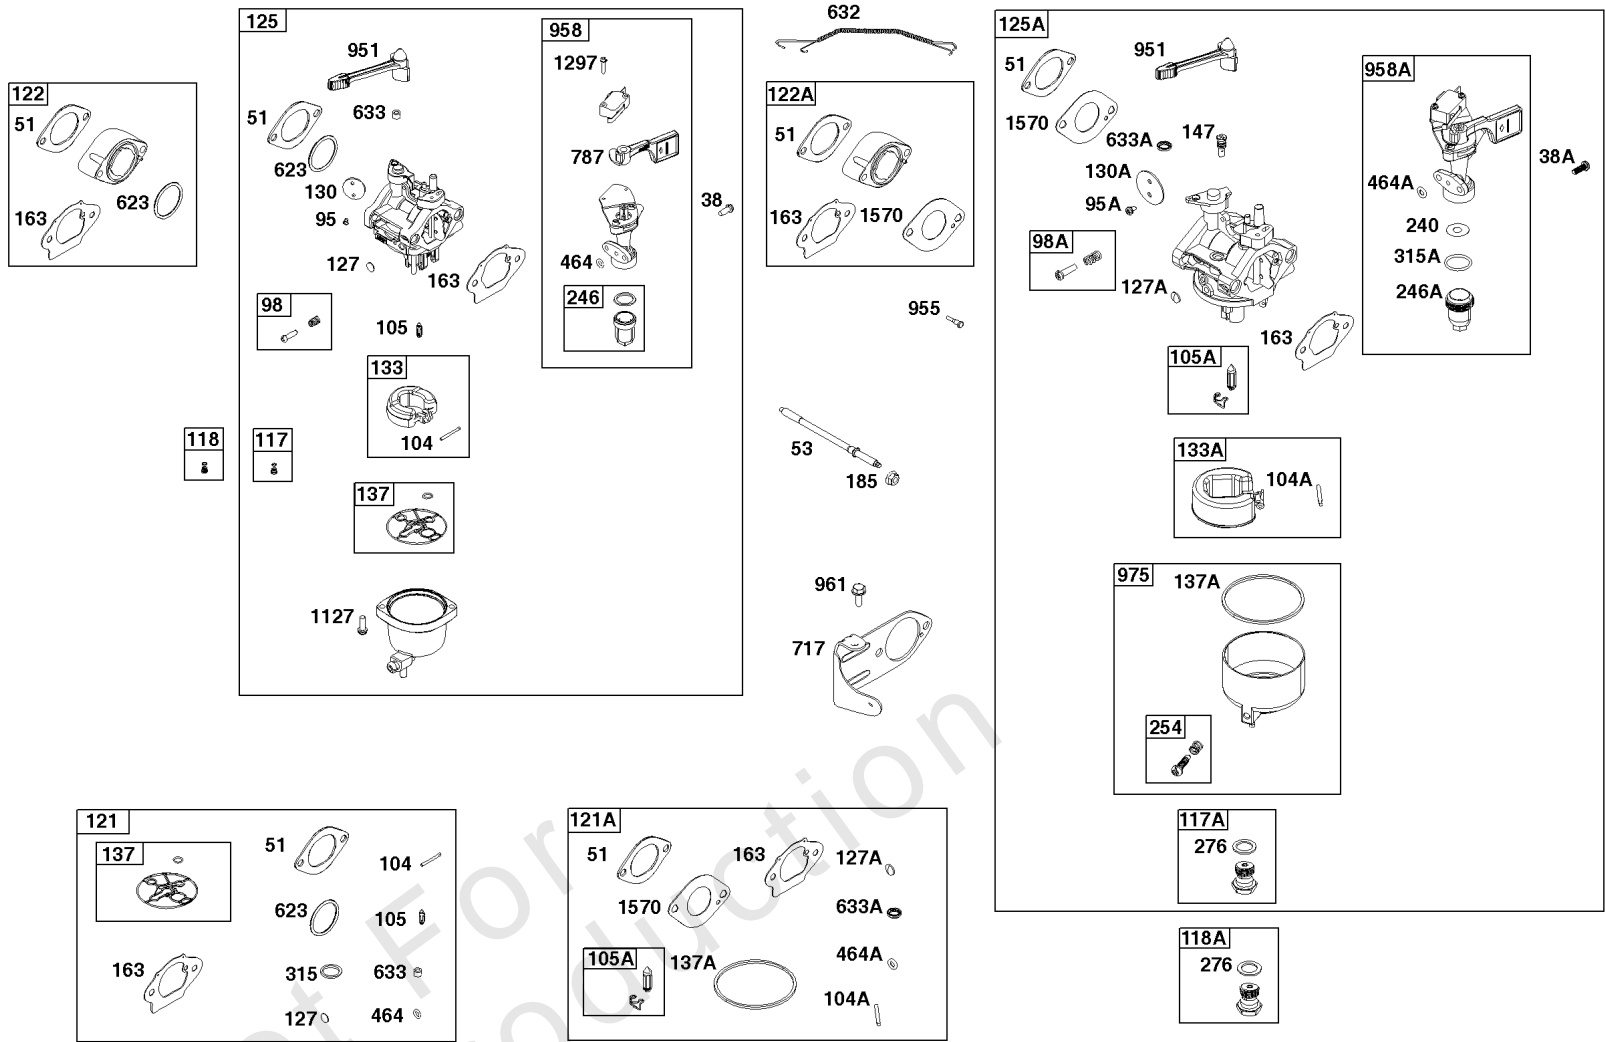

Camshaft, Crankshaft, Cylinder, Piston/Rings/Connecting Rod, Warning Label

Mfg. No: 19L237-0013-F1

- 1036 EMISSIONS LABEL
- 1319 WARNING LABEL
- 1319A WARNING LABEL

Camshaft, Crankshaft, Cylinder, Piston/Rings/Connecting Rod, Warning Label

REF NO	PART NO	QTY	DESCRIPTION
1	799046		CYLINDER ASSEMBLY
3	798991		SEAL, Oil -(Magneto Side)
15	691686		PLUG-OIL DRAIN
16	796957		CRANKSHAFT
17	798993		BEARING, Ball
24	222698S		KEY, Flywheel
25	792117		PISTON ASSEMBLY -(Standard)
25	792144		PISTON ASSEMBLY -(.020 Oversize)
26	792073		SET, Ring -(.020" Oversize)
26	792026		SET, Ring -(Standard)
27	690975		LOCK, Piston Pin
28	696581		PIN, Piston -(Standard)
29	694691		ROD, Connecting
30	694692		DIPPER, Connecting Rod
32	690976		SCREW -(Connecting Rod)
45	690977		TAPPET, Valve
46	795697		CAMSHAFT
306	798992		SHIELD, Cylinder
307	794822		SCREW -(Cylinder Shield)
309	695479		MOTOR, Starter
357	590960		KEY, Drive Pulley
357	591054		KEY, Drive Pulley
377	690979		KEY, Woodruff -Used After Code Date 11103100
377	798972		KEY, Woodruff -Used Before Code Date 11110100
529	791822		GROMMET
552	694674		BUSHING, Governor Crank
718	690959		PIN, Locating -(Cylinder Head)
718A	695178		PIN, Locating -(Head)
741	691288		GEAR, Timing
1026	592673		ROD, Push
1036	-----		LABEL, Emissions -(Available From A Briggs & Stratton Authorized Dealer)
1319	794467		LABEL, Warning
1319A	797669		LABEL, Warning

Carburetor Group

REF NO	PART NO	QTY	DESCRIPTION
1127	695407	2	SCREW -(Float Bowl to Carburetor Body) -Used Before Code Date 18112600
1297	798637	2	SCREW -Used Before Code Date 18112600
1570	84005011	1	GASKET, Spacer -Used After Code Date 17112000