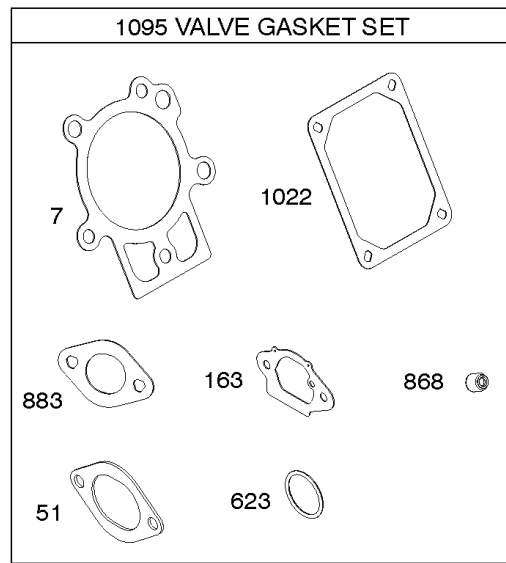

Not For Reproduction

Crankcase Cover, Gear Reduction

Mfg. No: 19L237-0013-F1

Crankcase Cover, Gear Reduction

REF NO	PART NO	QTY	DESCRIPTION
12	798807		GASKET, Crankcase
15A	691682		PLUG-OIL DRAIN
17A	798995		BEARING, Ball
18	799084		COVER, Crankcase
20	798991		SEAL, Oil -(PTO Side)
22	798955		SCREW -(Crankcase Cover/Sump)
79A	794816		CASE, Gear Reduction
80A	793588		GASKET, Gear Case
82A	594700		SCREW -(Gear Reduction Case)
83	690387		SHAFT, Auxiliary Drive
84	691121		PLUG-BREATHER
85	794820		SCREW -(Gear Cover)
86A	793591		COVER, Gear
87	391086S		SEAL, Oil
88A	793589		GASKET, Gear Cover/Housing
170	794833		STUD -(Crankcase Cover/Sump)
186	691764		CONNECTOR-HOSE -(Pulse Line)
219	693578		GEAR, Governor
220	691724		WASHER -(Governor Gear)
272	691168		LOCK, Screw Head
277	794842		WASHER -(Gear Case To Gear Reduction)
364A	699947		TERMINAL, Oil Plug
415	691363		PLUG
415B	794903		PLUG
522	798503		PLUG, Dipstick/Fill
742	692564		RETAINER, E Ring
746	694679		GEAR, Idler
1194	691876		SEAL, O-Ring -(Plug)