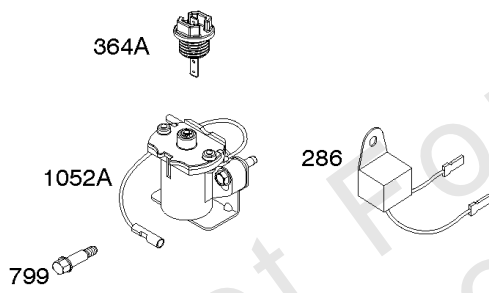

697

Alternator, Ignition, Motor-Starter

REF NO	PART NO	QTY	DESCRIPTION
286	594800		MODULE, Oil Sensor -Used After Code Date 15042700
286	798796		MODULE, Oil Sensor -Used Before Code Date 15052800
309	695479		MOTOR, Starter
310	690323		SCREW -(Starter Motor)
318	691693		SCREW -(Mounting Bracket)
318A	795026		SCREW -(Mounting Bracket)
333	591459		ARMATURE-MAGNETO -Used After Code Date 12042200
333	492341		ARMATURE, Magneto -Used Before Code Date 12042300
334	699477		SCREW -(Magneto Armature)
356	695630		WIRE, Stop
356A	799721		WIRE, Stop
364A	699947		TERMINAL, Oil Plug
462	691261		WASHER -(Starter Cable)
474D	695466		ALTERNATOR -(10 AMP)
474E	790320		ALTERNATOR -(20 Amp)
474G	695730		ALTERNATOR -(3 Amp. DC)
493	691177		BRACKET, Mounting
493A	798803		BRACKET, Mounting
493B	699048		BRACKET, Mounting
500	691086		WASHER -(Key Switch)
501	797375		REGULATOR -(10 and 16 Amp Regulated)
501A	790325		REGULATOR -(20 Amp)
503	691532		STRAP, Starter
510	693699		DRIVE, Starter
513	692024		CLUTCH, Drive
526	690297		SCREW -(Regulator) (10-16 Amp Regulated)
526A	690326		SCREW -(Regulator) (20 Amp)
577	690795		CABLE, Starter
578	798802		WIRE ASSEMBLY
578A	692306		WIRE ASSEMBLY
578B	590689		WIRE ASSEMBLY
579	691029		NUT -(Starter Cable)
664	691087		NUT -(Key Switch)
697	795026		SCREW -(Starter Motor) (Drive Cap)
729	799133		CLIP, Wire
783	693713		GEAR, Pinion
799	699691		SCREW -(Oil Sensor)

Alternator, Ignition, Motor-Starter

REF NO	PART NO	QTY	DESCRIPTION
801	694482		CAP-DRIVE
802	691286		CAP, End
813	690635		CLAMP
851	493880S		TERMINAL-SPARK PLUG
892	690646		SWITCH, Key
920	691656		SOLENOID, Starter
990	691959		SET, Key
1051	691265		RING, Retaining
1052A	794805		SENSOR, Oil -Used After Code Date 14093000
1052A	693805		SENSOR, Oil -Used Before Code Date 14100100
1090	691293		RETAINER, Brush
1119	699772		SCREW -(Alternator)