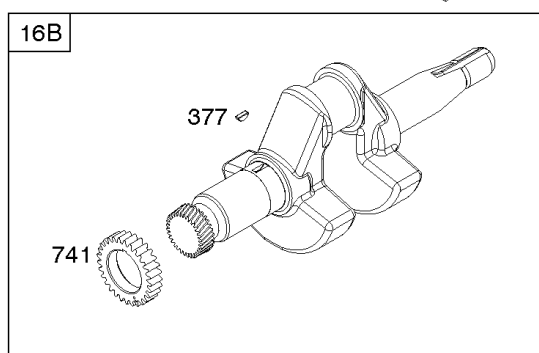

Camshaft, Crankshaft, Cylinder, Piston/Rings/Connecting Rod, Warning Label

Mfg. No: 19L237-0013-F1

- 1036 EMISSIONS LABEL
- 1319 WARNING LABEL
- 1319A WARNING LABEL

Camshaft, Crankshaft, Cylinder, Piston/Rings/Connecting Rod, Warning Label

REF NO	PART NO	QTY	DESCRIPTION
1	799046		CYLINDER ASSEMBLY
3	798991		SEAL, Oil -(Magneto Side)
15	691686		PLUG-OIL DRAIN
16	796957		CRANKSHAFT
17	798993		BEARING, Ball
24	222698S		KEY, Flywheel
25	792117		PISTON ASSEMBLY -(Standard)
25	792144		PISTON ASSEMBLY -(.020 Oversize)
26	792073		SET, Ring -(.020" Oversize)
26	792026		SET, Ring -(Standard)
27	690975		LOCK, Piston Pin
28	696581		PIN, Piston -(Standard)
29	694691		ROD, Connecting
30	694692		DIPPER, Connecting Rod
32	690976		SCREW -(Connecting Rod)
45	690977		TAPPET, Valve
46	795697		CAMSHAFT
306	798992		SHIELD, Cylinder
307	794822		SCREW -(Cylinder Shield)
309	695479		MOTOR, Starter
357	590960		KEY, Drive Pulley
357	591054		KEY, Drive Pulley
377	690979		KEY, Woodruff -Used After Code Date 11103100
377	798972		KEY, Woodruff -Used Before Code Date 11110100
529	791822		GROMMET
552	694674		BUSHING, Governor Crank
718	690959		PIN, Locating -(Cylinder Head)
718A	695178		PIN, Locating -(Head)
741	691288		GEAR, Timing
1026	592673		ROD, Push
1036	-----		LABEL, Emissions -(Available From A Briggs & Stratton Authorized Dealer)
1319	794467		LABEL, Warning
1319A	797669		LABEL, Warning