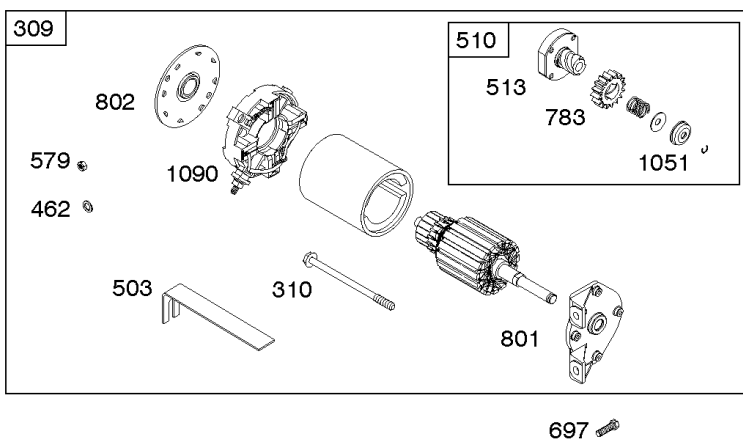

Parts Manual

Mfg. No: 19L237-0013-F1

Model Components	Page
Air Cleaner, Exhaust.	4
Alternator, Ignition, Motor-Starter.	6
Blower Housing/Shrouds, Flywheel, Rewind Starter.	10
Camshaft, Crankshaft, Cylinder, Piston/Rings/Connecting Rod, Warning Label.	12
Carburetor Group.	14
Controls, Fuel Supply, Governor Spring.	20
Crankcase Cover, Gear Reduction.	24
Cylinder Head, Gasket Set - Engine, Gasket Set -Valve.	26
Replacement Engine - US & Canada.	28

697

Alternator, Ignition, Motor-Starter

REF NO	PART NO	QTY	DESCRIPTION
286	594800		MODULE, Oil Sensor -Used After Code Date 15042700
286	798796		MODULE, Oil Sensor -Used Before Code Date 15052800
309	695479		MOTOR, Starter
310	690323		SCREW -(Starter Motor)
318	691693		SCREW -(Mounting Bracket)
318A	795026		SCREW -(Mounting Bracket)
333	591459		ARMATURE-MAGNETO -Used After Code Date 12042200
333	492341		ARMATURE, Magneto -Used Before Code Date 12042300
334	699477		SCREW -(Magneto Armature)
356	695630		WIRE, Stop
356A	799721		WIRE, Stop
364A	699947		TERMINAL, Oil Plug
462	691261		WASHER -(Starter Cable)
474D	695466		ALTERNATOR -(10 AMP)
474E	790320		ALTERNATOR -(20 Amp)
474G	695730		ALTERNATOR -(3 Amp. DC)
493	691177		BRACKET, Mounting
493A	798803		BRACKET, Mounting
493B	699048		BRACKET, Mounting
500	691086		WASHER -(Key Switch)
501	797375		REGULATOR -(10 and 16 Amp Regulated)
501A	790325		REGULATOR -(20 Amp)
503	691532		STRAP, Starter
510	693699		DRIVE, Starter
513	692024		CLUTCH, Drive
526	690297		SCREW -(Regulator) (10-16 Amp Regulated)
526A	690326		SCREW -(Regulator) (20 Amp)
577	690795		CABLE, Starter
578	798802		WIRE ASSEMBLY
578A	692306		WIRE ASSEMBLY
578B	590689		WIRE ASSEMBLY
579	691029		NUT -(Starter Cable)
664	691087		NUT -(Key Switch)
697	795026		SCREW -(Starter Motor) (Drive Cap)
729	799133		CLIP, Wire
783	693713		GEAR, Pinion
799	699691		SCREW -(Oil Sensor)