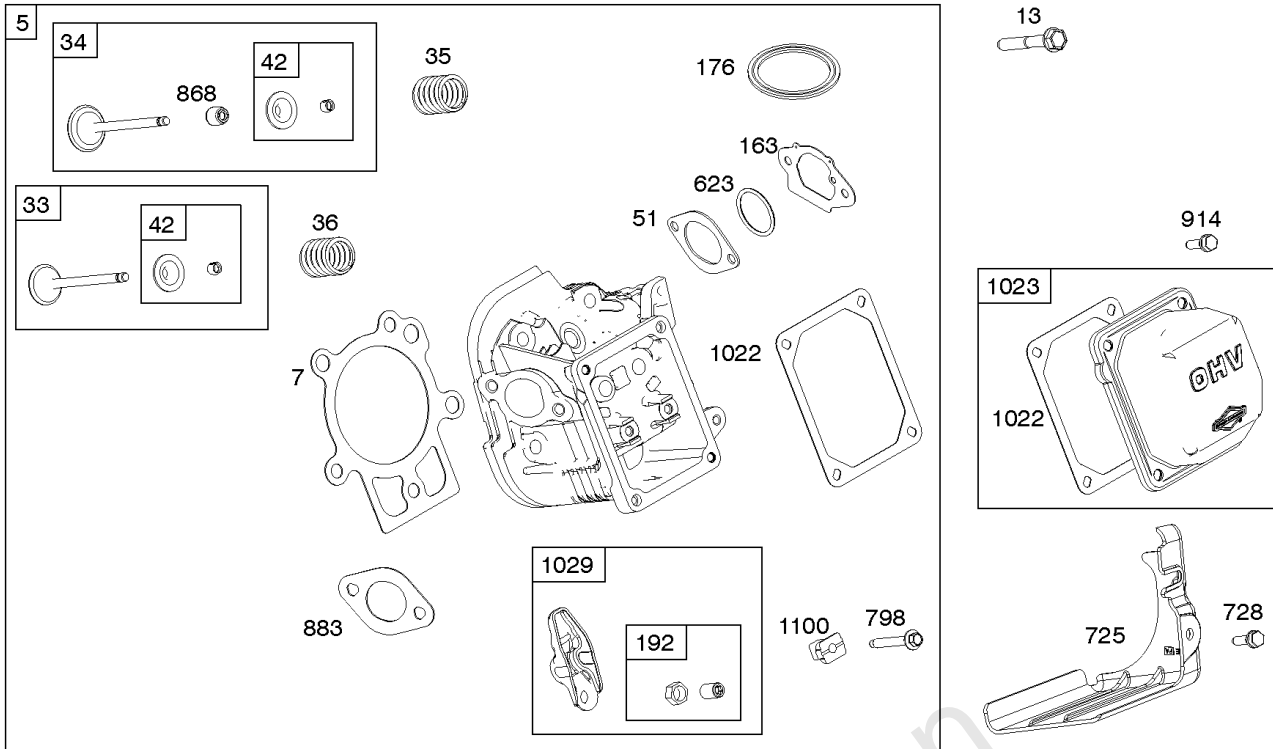

Cylinder Head, Gasket Set - Engine, Gasket Set -Valve

REF NO	PART NO	QTY	DESCRIPTION
3	798991		SEAL, Oil -(Magneto Side)
5	799858		HEAD, Cylinder
7	694872		GASKET, Cylinder Head
12	798807		GASKET, Crankcase
13	794829		SCREW -(Cylinder Head)
20	798991		SEAL, Oil -(PTO Side)
33	697576		VALVE, Exhaust
34	792200		VALVE, Intake
35	694865		SPRING, Valve -(Intake)
36	694865		SPRING, Valve -(Exhaust)
42	499586		KEEPER, Valve
45	690977		TAPPET, Valve
51	590396		GASKET, Intake
163	798962		GASKET, Air Cleaner
176	798965		SEAL, O-Ring -(Air Cleaner Base)
192	690083		ADJUSTER, Rocker Arm
337	792015		PLUG, Spark
358	798800		GASKET SET, Engine
383	19576S		WRENCH, Spark Plug
623	799051		SEAL, O-Ring -(Carburetor Spacer) (Air Cleaner Elbow To Carburetor)
635	691909		BOOT, Spark Plug
725	590347		SHIELD, Heat
728	699481		SCREW -(Heat Shield)
798	697890		SCREW -(Rocker Arm)
868	690968		SEAL, Valve
883	695398		GASKET, Exhaust
914	794827		SCREW -(Rocker Cover)
1022	690971		GASKET, Rocker Cover
1023	697691		COVER, Rocker
1026	592673		ROD, Push
1029	690972		ARM, Rocker
1095	798801		GASKET SET, Valve
1100	791959		PIVOT, Rocker Arm