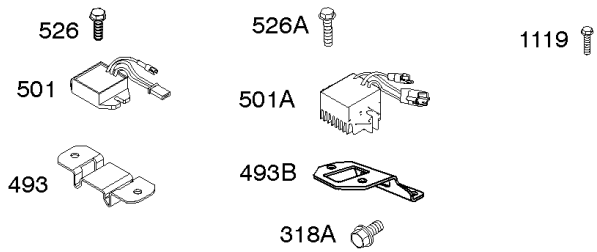

697

Alternator, Ignition, Motor-Starter

REF NO	PART NO	QTY	DESCRIPTION
286	594800		MODULE, Oil Sensor -Used After Code Date 15042700
286	798796		MODULE, Oil Sensor -Used Before Code Date 15052800
309	695479		MOTOR, Starter
310	690323		SCREW -(Starter Motor)
318	691693		SCREW -(Mounting Bracket)
318A	795026		SCREW -(Mounting Bracket)
333	591459		ARMATURE-MAGNETO -Used After Code Date 12042200
333	492341		ARMATURE, Magneto -Used Before Code Date 12042300
334	699477		SCREW -(Magneto Armature)
356	695630		WIRE, Stop
356A	799721		WIRE, Stop
364A	699947		TERMINAL, Oil Plug
462	691261		WASHER -(Starter Cable)
474D	695466		ALTERNATOR -(10 AMP)
474E	790320		ALTERNATOR -(20 Amp)
474G	695730		ALTERNATOR -(3 Amp. DC)
493	691177		BRACKET, Mounting
493A	798803		BRACKET, Mounting
493B	699048		BRACKET, Mounting
500	691086		WASHER -(Key Switch)
501	797375		REGULATOR -(10 and 16 Amp Regulated)
501A	790325		REGULATOR -(20 Amp)
503	691532		STRAP, Starter
510	693699		DRIVE, Starter
513	692024		CLUTCH, Drive
526	690297		SCREW -(Regulator) (10-16 Amp Regulated)
526A	690326		SCREW -(Regulator) (20 Amp)
577	690795		CABLE, Starter
578	798802		WIRE ASSEMBLY
578A	692306		WIRE ASSEMBLY
578B	590689		WIRE ASSEMBLY
579	691029		NUT -(Starter Cable)
664	691087		NUT -(Key Switch)
697	795026		SCREW -(Starter Motor) (Drive Cap)
729	799133		CLIP, Wire
783	693713		GEAR, Pinion
799	699691		SCREW -(Oil Sensor)