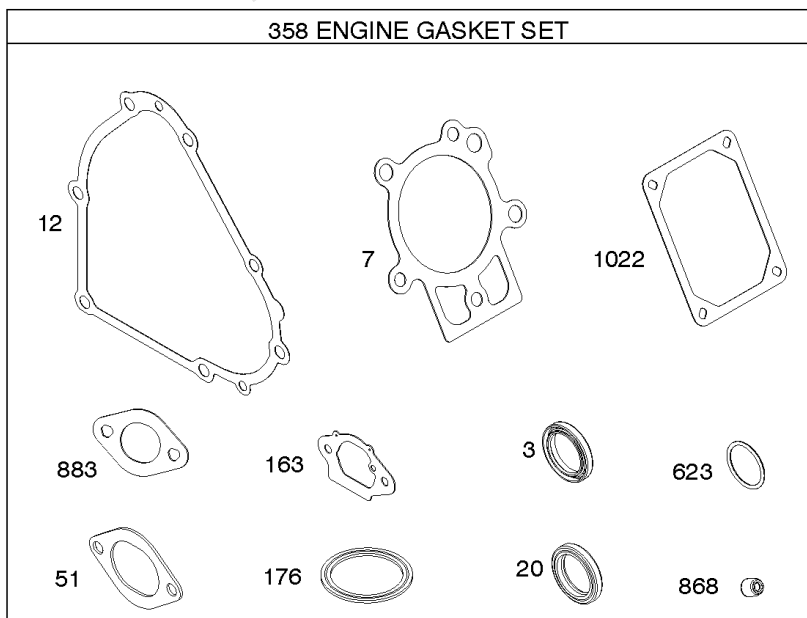

Not For Reproduction

Crankcase Cover, Gear Reduction

Mfg. No: 19L237-0013-F1

Crankcase Cover, Gear Reduction

REF NO	PART NO	QTY	DESCRIPTION
12	798807		GASKET, Crankcase
15A	691682		PLUG-OIL DRAIN
17A	798995		BEARING, Ball
18	799084		COVER, Crankcase
20	798991		SEAL, Oil -(PTO Side)
22	798955		SCREW -(Crankcase Cover/Sump)
79A	794816		CASE, Gear Reduction
80A	793588		GASKET, Gear Case
82A	594700		SCREW -(Gear Reduction Case)
83	690387		SHAFT, Auxiliary Drive
84	691121		PLUG-BREATHER
85	794820		SCREW -(Gear Cover)
86A	793591		COVER, Gear
87	391086S		SEAL, Oil
88A	793589		GASKET, Gear Cover/Housing
170	794833		STUD -(Crankcase Cover/Sump)
186	691764		CONNECTOR-HOSE -(Pulse Line)
219	693578		GEAR, Governor
220	691724		WASHER -(Governor Gear)
272	691168		LOCK, Screw Head
277	794842		WASHER -(Gear Case To Gear Reduction)
364A	699947		TERMINAL, Oil Plug
415	691363		PLUG
415B	794903		PLUG
522	798503		PLUG, Dipstick/Fill
742	692564		RETAINER, E Ring
746	694679		GEAR, Idler
1194	691876		SEAL, O-Ring -(Plug)