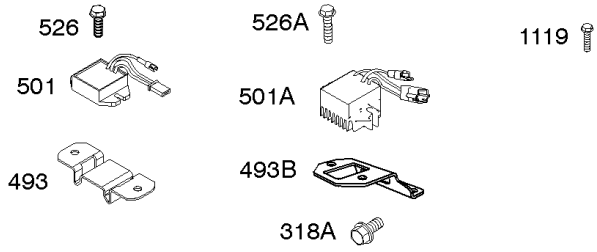

697

Alternator, Ignition, Motor-Starter

REF NO	PART NO	QTY	DESCRIPTION
286	594800		MODULE, Oil Sensor -Used After Code Date 15042700
286	798796		MODULE, Oil Sensor -Used Before Code Date 15052800
309	695479		MOTOR, Starter
310	690323		SCREW -(Starter Motor)
318	691693		SCREW -(Mounting Bracket)
318A	795026		SCREW -(Mounting Bracket)
333	591459		ARMATURE-MAGNETO -Used After Code Date 12042200
333	492341		ARMATURE, Magneto -Used Before Code Date 12042300
334	699477		SCREW -(Magneto Armature)
356	695630		WIRE, Stop
356A	799721		WIRE, Stop
364A	699947		TERMINAL, Oil Plug
462	691261		WASHER -(Starter Cable)
474D	695466		ALTERNATOR -(10 AMP)
474E	790320		ALTERNATOR -(20 Amp)
474G	695730		ALTERNATOR -(3 Amp. DC)
493	691177		BRACKET, Mounting
493A	798803		BRACKET, Mounting
493B	699048		BRACKET, Mounting
500	691086		WASHER -(Key Switch)
501	797375		REGULATOR -(10 and 16 Amp Regulated)
501A	790325		REGULATOR -(20 Amp)
503	691532		STRAP, Starter
510	693699		DRIVE, Starter
513	692024		CLUTCH, Drive
526	690297		SCREW -(Regulator) (10-16 Amp Regulated)
526A	690326		SCREW -(Regulator) (20 Amp)
577	690795		CABLE, Starter
578	798802		WIRE ASSEMBLY
578A	692306		WIRE ASSEMBLY
578B	590689		WIRE ASSEMBLY
579	691029		NUT -(Starter Cable)
664	691087		NUT -(Key Switch)
697	795026		SCREW -(Starter Motor) (Drive Cap)
729	799133		CLIP, Wire
783	693713		GEAR, Pinion
799	699691		SCREW -(Oil Sensor)