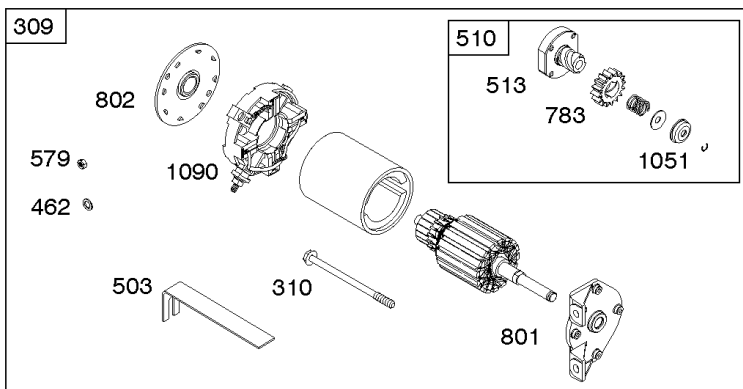

697

Alternator, Ignition, Motor-Starter

REF NO	PART NO	QTY	DESCRIPTION
286	594800		MODULE, Oil Sensor -Used After Code Date 15042700
286	798796		MODULE, Oil Sensor -Used Before Code Date 15052800
309	695479		MOTOR, Starter
310	690323		SCREW -(Starter Motor)
318	691693		SCREW -(Mounting Bracket)
318A	795026		SCREW -(Mounting Bracket)
333	591459		ARMATURE-MAGNETO -Used After Code Date 12042200
333	492341		ARMATURE, Magneto -Used Before Code Date 12042300
334	699477		SCREW -(Magneto Armature)
356	695630		WIRE, Stop
356A	799721		WIRE, Stop
364A	699947		TERMINAL, Oil Plug
462	691261		WASHER -(Starter Cable)
474D	695466		ALTERNATOR -(10 AMP)
474E	790320		ALTERNATOR -(20 Amp)
474G	695730		ALTERNATOR -(3 Amp. DC)
493	691177		BRACKET, Mounting
493A	798803		BRACKET, Mounting
493B	699048		BRACKET, Mounting
500	691086		WASHER -(Key Switch)
501	797375		REGULATOR -(10 and 16 Amp Regulated)
501A	790325		REGULATOR -(20 Amp)
503	691532		STRAP, Starter
510	693699		DRIVE, Starter
513	692024		CLUTCH, Drive
526	690297		SCREW -(Regulator) (10-16 Amp Regulated)
526A	690326		SCREW -(Regulator) (20 Amp)
577	690795		CABLE, Starter
578	798802		WIRE ASSEMBLY
578A	692306		WIRE ASSEMBLY
578B	590689		WIRE ASSEMBLY
579	691029		NUT -(Starter Cable)
664	691087		NUT -(Key Switch)
697	795026		SCREW -(Starter Motor) (Drive Cap)
729	799133		CLIP, Wire
783	693713		GEAR, Pinion
799	699691		SCREW -(Oil Sensor)