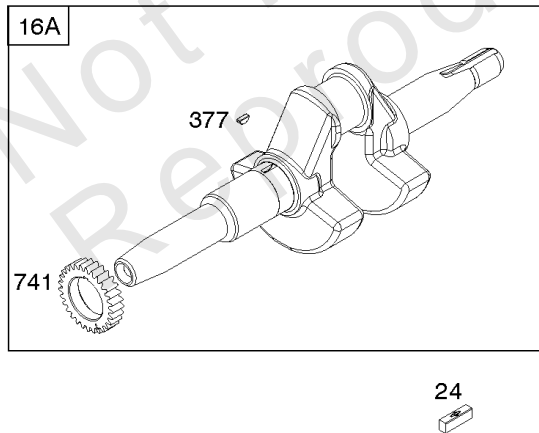

Not For Reproduction

Blower Housing/Shrouds, Flywheel, Rewind Starter

Mfg. No: 19L237-0013-F1

Not For
Reproduction

Blower Housing/Shrouds, Flywheel, Rewind Starter

REF NO	PART NO	QTY	DESCRIPTION
23	794812		FLYWHEEL
37	795715		GUARD, Flywheel -(Snap-on)
37A	699047		GUARD, Flywheel -Used Before Code Date 12080600
37B	790730		GUARD, Flywheel -Used Before Code Date 12080600
37C	591544		GUARD, Flywheel -Used After Code Date 12080500
58	66574		ROPE, Starter -(Cut To Required Length)
60	490652		GRIP-STARTER ROPE
65	699228		SCREW -(Rewind Starter)
78A	699205		SCREW -(Flywheel Guard)
78B	795026		SCREW -(Flywheel Guard)
304	798994		HOUSING, Blower
305	699481		SCREW -(Blower Housing)
332	794824		NUT -(Flywheel)
363	19203		PULLER, Flywheel
455	794867		CUP, Flywheel
608	798825		STARTER, Rewind
727A	697465		COVER, Starter Drive
732	699200		SCREW -(Starter Drive Cover)
1005	794815		FAN, Flywheel
1070	794821		SCREW -(Flywheel Fan)

Camshaft, Crankshaft, Cylinder, Piston/Rings/Connecting Rod, Warning Label

Mfg. No: 19L237-0013-F1

- 1036 EMISSIONS LABEL
- 1319 WARNING LABEL
- 1319A WARNING LABEL

Camshaft, Crankshaft, Cylinder, Piston/Rings/Connecting Rod, Warning Label