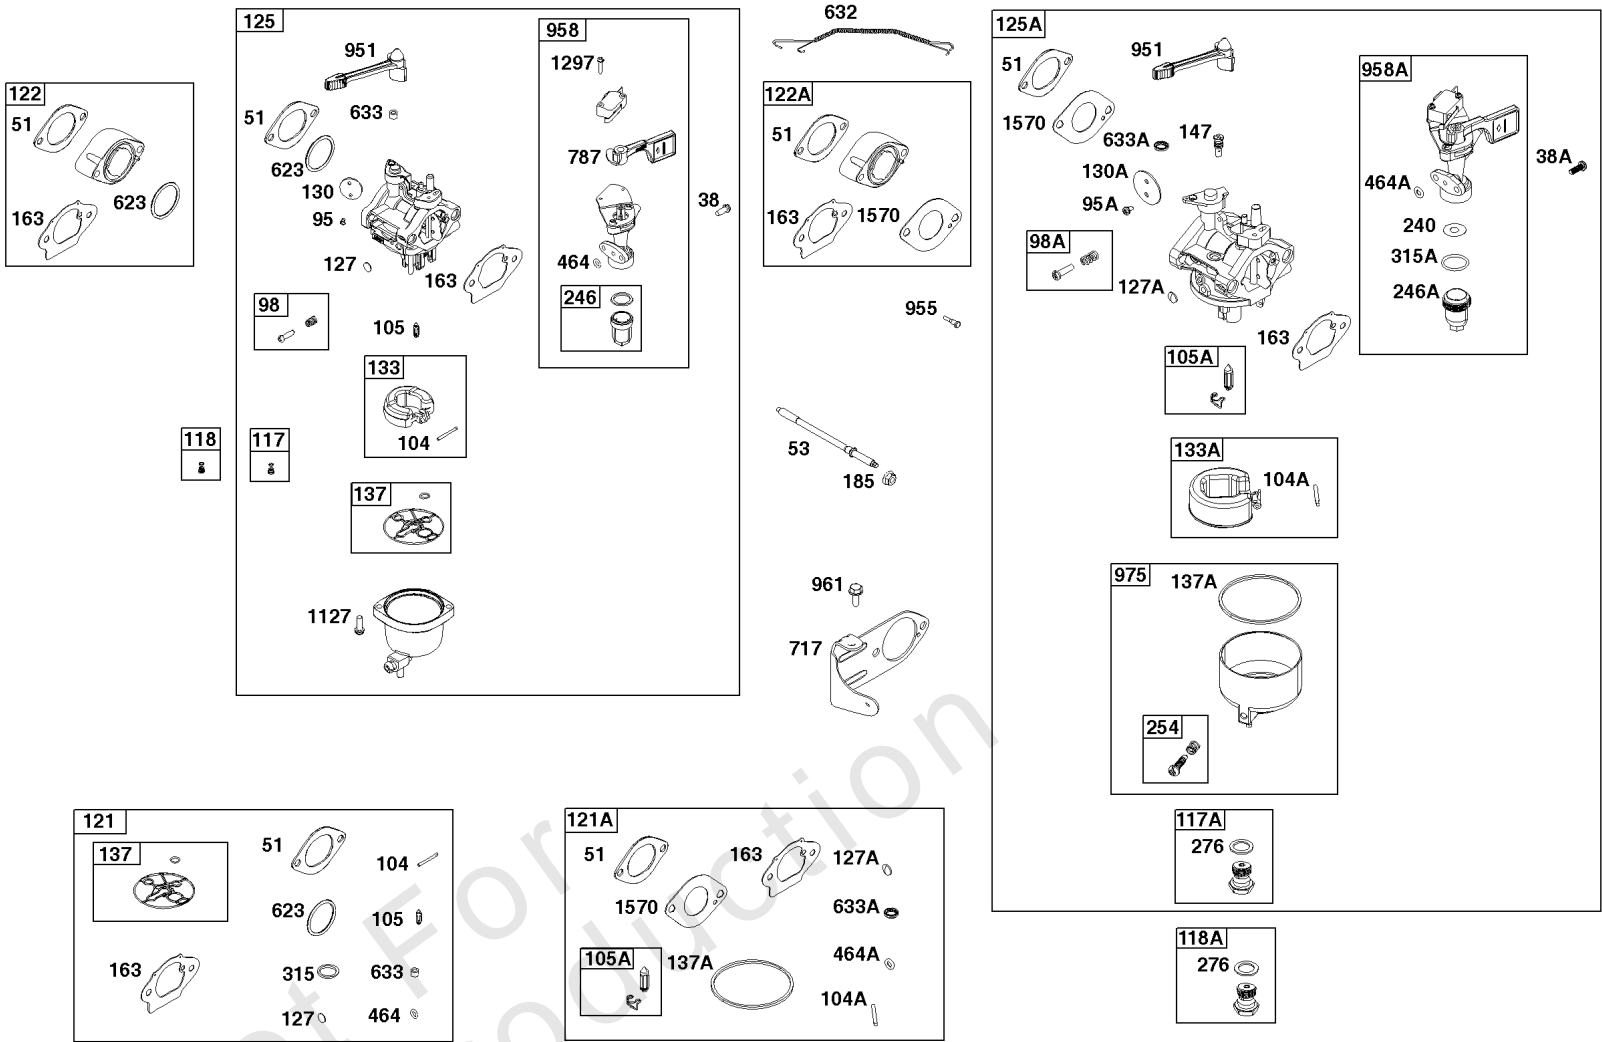

Carburetor Group

REF NO	PART NO	QTY	DESCRIPTION
133	694914	1	FLOAT, Carburetor -Used Before Code Date 18112600
133A	84004490	1	FLOAT, Carburetor -Used After Code Date 18112500
137	799991	1	GASKET, Float Bowl -Used Before Code Date 18112600
137A	84004205	1	GASKET, Float Bowl -Used After Code Date 18112500
147	594872	1	JET, Pilot -Used After Code Date 18112500
163	798962	1	GASKET, Air Cleaner
185	-----	2	NUT -(Part information located in Air Cleaner Group.)
240	597039	1	FILTER, Fuel -Used After Code Date 18112500
246	595153	1	BOWL-FUEL VALVE-STRAINER -Used Before Code Date 18112600
246A	597043	1	BOWL, Fuel Filter -Used After Code Date 18112500
254	595322	1	DRAIN, Carburetor Bowl -Used After Code Date 18112500
276	84004488	1	WASHER, Sealing -Used After Code Date 18112500
315	799035	1	SEAL, O-Ring -(Fuel Filter Bowl) -Used Before Code Date 18112600
315A	597735	1	GASKET, Fuel Bowl -(Fuel Filter Bowl) -Used After Code Date 18112500
464	698550	1	SEAL, O-Ring -(Fuel Shut-off Valve) -Used Before Code Date 18112600
464A	595320	1	SEAL, O-Ring -(Fuel Shut-off Valve) -Used After Code Date 18112500
623	799051	1	SEAL, O-Ring -(Carburetor Spacer) -Used Before Code Date 18112600
632	-----	1	SPRING/LINK, Mechanical Governor -(Part information located in Controls Group.)
633	690722	1	SEAL, Choke/Throttle Shaft -Used Before Code Date 18112600
633A	84004398	1	SEAL, Choke/Throttle Shaft -Used After Code Date 18112500
717	798989	1	BRACKET, Air Cleaner -Used Before Code Date 18112600
717	84004868	1	BRACKET, Air Cleaner -Used After Code Date 18112500
787	798635	1	ARM, Lever -Used Before Code Date 18112600
951	798528	1	LEVER, Choke
955	595329	1	PLUG, Carburetor -Used After Code Date 18112500
958	799073	1	VALVE, Fuel Shut Off -Used Before Code Date 18112600
958A	84004839	1	VALVE, Fuel Shut Off -Used After Code Date 18112500
961	699691	1	SCREW -(Air Cleaner Bracket)
975	84004204	1	BOWL, Float -Used After Code Date 18112500