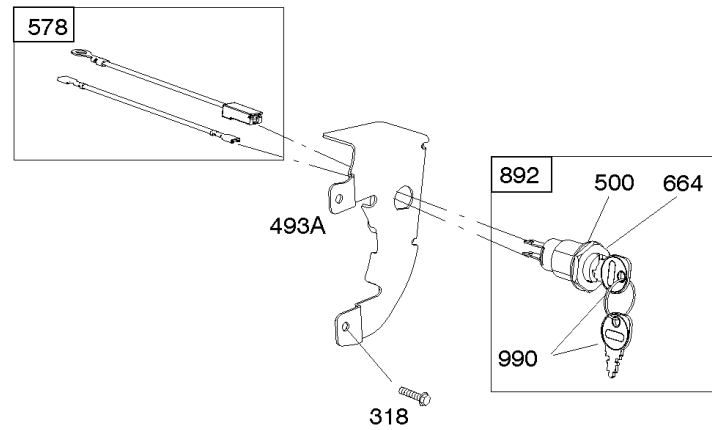

697

Alternator, Ignition, Motor-Starter

REF NO	PART NO	QTY	DESCRIPTION
286	594800		MODULE, Oil Sensor -Used After Code Date 15042700
286	798796		MODULE, Oil Sensor -Used Before Code Date 15052800
309	695479		MOTOR, Starter
310	690323		SCREW -(Starter Motor)
318	691693		SCREW -(Mounting Bracket)
318A	795026		SCREW -(Mounting Bracket)
333	591459		ARMATURE-MAGNETO -Used After Code Date 12042200
333	492341		ARMATURE, Magneto -Used Before Code Date 12042300
334	699477		SCREW -(Magneto Armature)
356	695630		WIRE, Stop
356A	799721		WIRE, Stop
364A	699947		TERMINAL, Oil Plug
462	691261		WASHER -(Starter Cable)
474D	695466		ALTERNATOR -(10 AMP)
474E	790320		ALTERNATOR -(20 Amp)
474G	695730		ALTERNATOR -(3 Amp. DC)
493	691177		BRACKET, Mounting
493A	798803		BRACKET, Mounting
493B	699048		BRACKET, Mounting
500	691086		WASHER -(Key Switch)
501	797375		REGULATOR -(10 and 16 Amp Regulated)
501A	790325		REGULATOR -(20 Amp)
503	691532		STRAP, Starter
510	693699		DRIVE, Starter
513	692024		CLUTCH, Drive
526	690297		SCREW -(Regulator) (10-16 Amp Regulated)
526A	690326		SCREW -(Regulator) (20 Amp)
577	690795		CABLE, Starter
578	798802		WIRE ASSEMBLY
578A	692306		WIRE ASSEMBLY
578B	590689		WIRE ASSEMBLY
579	691029		NUT -(Starter Cable)
664	691087		NUT -(Key Switch)
697	795026		SCREW -(Starter Motor) (Drive Cap)
729	799133		CLIP, Wire
783	693713		GEAR, Pinion
799	699691		SCREW -(Oil Sensor)