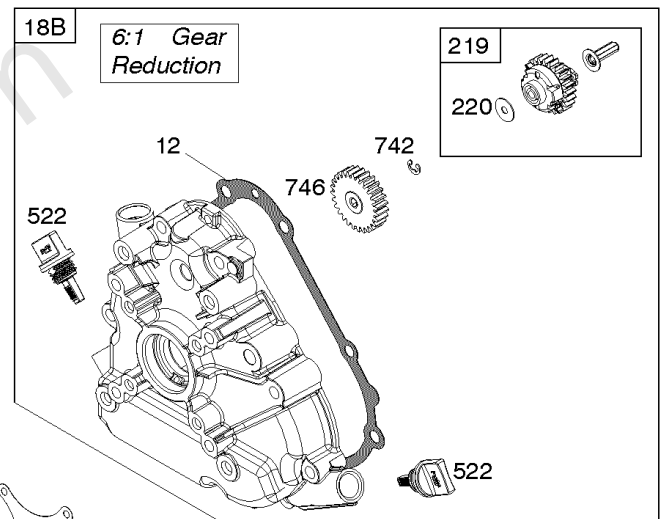

Crankcase Cover, Gear Reduction

Mfg. No: 19L237-0013-F1

Crankcase Cover, Gear Reduction

REF NO	PART NO	QTY	DESCRIPTION
12	798807		GASKET, Crankcase
15A	691682		PLUG-OIL DRAIN
17A	798995		BEARING, Ball
18	799084		COVER, Crankcase
20	798991		SEAL, Oil -(PTO Side)
22	798955		SCREW -(Crankcase Cover/Sump)
79A	794816		CASE, Gear Reduction
80A	793588		GASKET, Gear Case
82A	594700		SCREW -(Gear Reduction Case)
83	690387		SHAFT, Auxiliary Drive
84	691121		PLUG-BREATHER
85	794820		SCREW -(Gear Cover)
86A	793591		COVER, Gear
87	391086S		SEAL, Oil
88A	793589		GASKET, Gear Cover/Housing
170	794833		STUD -(Crankcase Cover/Sump)
186	691764		CONNECTOR-HOSE -(Pulse Line)
219	693578		GEAR, Governor
220	691724		WASHER -(Governor Gear)
272	691168		LOCK, Screw Head
277	794842		WASHER -(Gear Case To Gear Reduction)
364A	699947		TERMINAL, Oil Plug
415	691363		PLUG
415B	794903		PLUG
522	798503		PLUG, Dipstick/Fill
742	692564		RETAINER, E Ring
746	694679		GEAR, Idler
1194	691876		SEAL, O-Ring -(Plug)