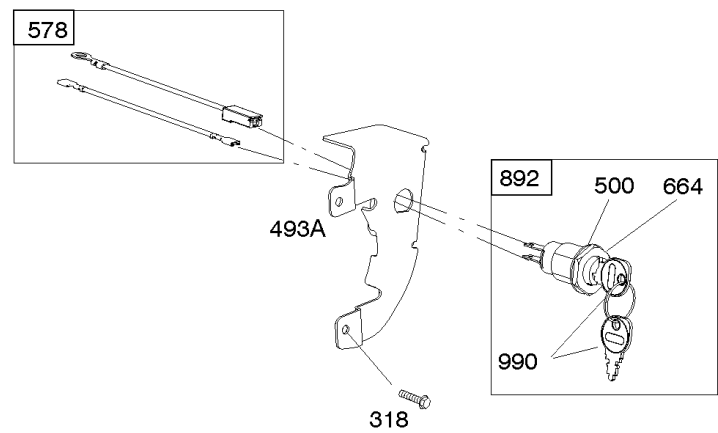

697

Alternator, Ignition, Motor-Starter

REF NO	PART NO	QTY	DESCRIPTION
286	594800		MODULE, Oil Sensor -Used After Code Date 15042700
286	798796		MODULE, Oil Sensor -Used Before Code Date 15052800
309	695479		MOTOR, Starter
310	690323		SCREW -(Starter Motor)
318	691693		SCREW -(Mounting Bracket)
318A	795026		SCREW -(Mounting Bracket)
333	591459		ARMATURE-MAGNETO -Used After Code Date 12042200
333	492341		ARMATURE, Magneto -Used Before Code Date 12042300
334	699477		SCREW -(Magneto Armature)
356	695630		WIRE, Stop
356A	799721		WIRE, Stop
364A	699947		TERMINAL, Oil Plug
462	691261		WASHER -(Starter Cable)
474D	695466		ALTERNATOR -(10 AMP)
474E	790320		ALTERNATOR -(20 Amp)
474G	695730		ALTERNATOR -(3 Amp. DC)
493	691177		BRACKET, Mounting
493A	798803		BRACKET, Mounting
493B	699048		BRACKET, Mounting
500	691086		WASHER -(Key Switch)
501	797375		REGULATOR -(10 and 16 Amp Regulated)
501A	790325		REGULATOR -(20 Amp)
503	691532		STRAP, Starter
510	693699		DRIVE, Starter
513	692024		CLUTCH, Drive
526	690297		SCREW -(Regulator) (10-16 Amp Regulated)
526A	690326		SCREW -(Regulator) (20 Amp)
577	690795		CABLE, Starter
578	798802		WIRE ASSEMBLY
578A	692306		WIRE ASSEMBLY
578B	590689		WIRE ASSEMBLY
579	691029		NUT -(Starter Cable)
664	691087		NUT -(Key Switch)
697	795026		SCREW -(Starter Motor) (Drive Cap)
729	799133		CLIP, Wire
783	693713		GEAR, Pinion
799	699691		SCREW -(Oil Sensor)

Alternator, Ignition, Motor-Starter

REF NO	PART NO	QTY	DESCRIPTION
801	694482		CAP-DRIVE
802	691286		CAP, End
813	690635		CLAMP
851	493880S		TERMINAL-SPARK PLUG
892	690646		SWITCH, Key
920	691656		SOLENOID, Starter
990	691959		SET, Key
1051	691265		RING, Retaining
1052A	794805		SENSOR, Oil -Used After Code Date 14093000
1052A	693805		SENSOR, Oil -Used Before Code Date 14100100
1090	691293		RETAINER, Brush
1119	699772		SCREW -(Alternator)