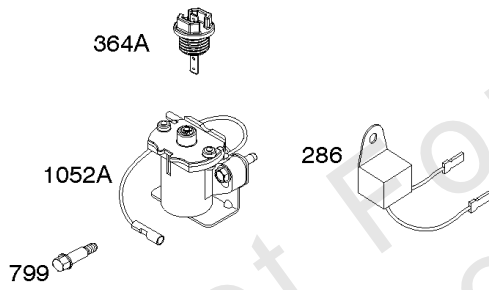

697

Alternator, Ignition, Motor-Starter

REF NO	PART NO	QTY	DESCRIPTION
286	594800		MODULE, Oil Sensor -Used After Code Date 15042700
286	798796		MODULE, Oil Sensor -Used Before Code Date 15052800
309	695479		MOTOR, Starter
310	690323		SCREW -(Starter Motor)
318	691693		SCREW -(Mounting Bracket)
318A	795026		SCREW -(Mounting Bracket)
333	591459		ARMATURE-MAGNETO -Used After Code Date 12042200
333	492341		ARMATURE, Magneto -Used Before Code Date 12042300
334	699477		SCREW -(Magneto Armature)
356	695630		WIRE, Stop
356A	799721		WIRE, Stop
364A	699947		TERMINAL, Oil Plug
462	691261		WASHER -(Starter Cable)
474D	695466		ALTERNATOR -(10 AMP)
474E	790320		ALTERNATOR -(20 Amp)
474G	695730		ALTERNATOR -(3 Amp. DC)
493	691177		BRACKET, Mounting
493A	798803		BRACKET, Mounting
493B	699048		BRACKET, Mounting
500	691086		WASHER -(Key Switch)
501	797375		REGULATOR -(10 and 16 Amp Regulated)
501A	790325		REGULATOR -(20 Amp)
503	691532		STRAP, Starter
510	693699		DRIVE, Starter
513	692024		CLUTCH, Drive
526	690297		SCREW -(Regulator) (10-16 Amp Regulated)
526A	690326		SCREW -(Regulator) (20 Amp)
577	690795		CABLE, Starter
578	798802		WIRE ASSEMBLY
578A	692306		WIRE ASSEMBLY
578B	590689		WIRE ASSEMBLY
579	691029		NUT -(Starter Cable)
664	691087		NUT -(Key Switch)
697	795026		SCREW -(Starter Motor) (Drive Cap)
729	799133		CLIP, Wire
783	693713		GEAR, Pinion
799	699691		SCREW -(Oil Sensor)