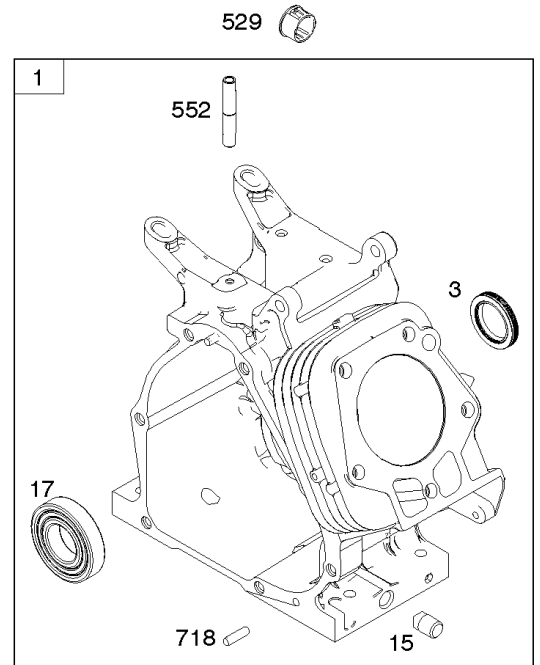

Camshaft, Crankshaft, Cylinder, Piston/Rings/Connecting Rod, Warning Label

Mfg. No: 19L237-0013-F1

- 1036 EMISSIONS LABEL
- 1319 WARNING LABEL
- 1319A WARNING LABEL

Camshaft, Crankshaft, Cylinder, Piston/Rings/Connecting Rod, Warning Label

REF NO	PART NO	QTY	DESCRIPTION
1	799046		CYLINDER ASSEMBLY
3	798991		SEAL, Oil -(Magneto Side)
15	691686		PLUG-OIL DRAIN
16	796957		CRANKSHAFT
17	798993		BEARING, Ball
24	222698S		KEY, Flywheel
25	792117		PISTON ASSEMBLY -(Standard)
25	792144		PISTON ASSEMBLY -(.020 Oversize)
26	792073		SET, Ring -(.020" Oversize)
26	792026		SET, Ring -(Standard)
27	690975		LOCK, Piston Pin
28	696581		PIN, Piston -(Standard)
29	694691		ROD, Connecting
30	694692		DIPPER, Connecting Rod
32	690976		SCREW -(Connecting Rod)
45	690977		TAPPET, Valve
46	795697		CAMSHAFT
306	798992		SHIELD, Cylinder
307	794822		SCREW -(Cylinder Shield)
309	695479		MOTOR, Starter
357	590960		KEY, Drive Pulley
357	591054		KEY, Drive Pulley
377	690979		KEY, Woodruff -Used After Code Date 11103100
377	798972		KEY, Woodruff -Used Before Code Date 11110100
529	791822		GROMMET
552	694674		BUSHING, Governor Crank
718	690959		PIN, Locating -(Cylinder Head)
718A	695178		PIN, Locating -(Head)
741	691288		GEAR, Timing
1026	592673		ROD, Push
1036	-----		LABEL, Emissions -(Available From A Briggs & Stratton Authorized Dealer)
1319	794467		LABEL, Warning
1319A	797669		LABEL, Warning