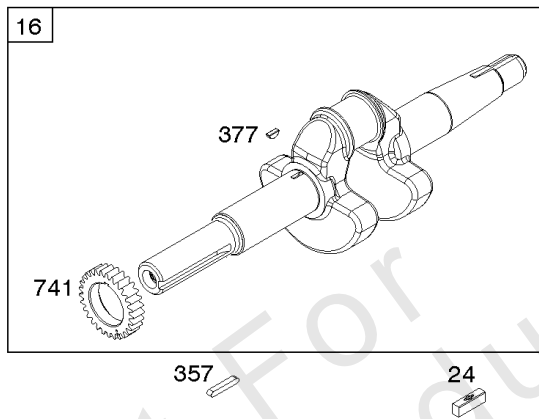

Camshaft, Crankshaft, Cylinder, Piston/Rings/Connecting Rod, Warning Label

Mfg. No: 19L237-0013-F1

- 1036 EMISSIONS LABEL
- 1319 WARNING LABEL
- 1319A WARNING LABEL

Camshaft, Crankshaft, Cylinder, Piston/Rings/Connecting Rod, Warning Label

REF NO	PART NO	QTY	DESCRIPTION
1	799046		CYLINDER ASSEMBLY
3	798991		SEAL, Oil -(Magneto Side)
15	691686		PLUG-OIL DRAIN
16	796957		CRANKSHAFT
17	798993		BEARING, Ball
24	222698S		KEY, Flywheel
25	792117		PISTON ASSEMBLY -(Standard)
25	792144		PISTON ASSEMBLY -(.020 Oversize)
26	792073		SET, Ring -(.020" Oversize)
26	792026		SET, Ring -(Standard)
27	690975		LOCK, Piston Pin
28	696581		PIN, Piston -(Standard)
29	694691		ROD, Connecting
30	694692		DIPPER, Connecting Rod
32	690976		SCREW -(Connecting Rod)
45	690977		TAPPET, Valve
46	795697		CAMSHAFT
306	798992		SHIELD, Cylinder
307	794822		SCREW -(Cylinder Shield)
309	695479		MOTOR, Starter
357	590960		KEY, Drive Pulley
357	591054		KEY, Drive Pulley
377	690979		KEY, Woodruff -Used After Code Date 11103100
377	798972		KEY, Woodruff -Used Before Code Date 11110100
529	791822		GROMMET
552	694674		BUSHING, Governor Crank
718	690959		PIN, Locating -(Cylinder Head)
718A	695178		PIN, Locating -(Head)
741	691288		GEAR, Timing
1026	592673		ROD, Push
1036	-----		LABEL, Emissions -(Available From A Briggs & Stratton Authorized Dealer)
1319	794467		LABEL, Warning
1319A	797669		LABEL, Warning