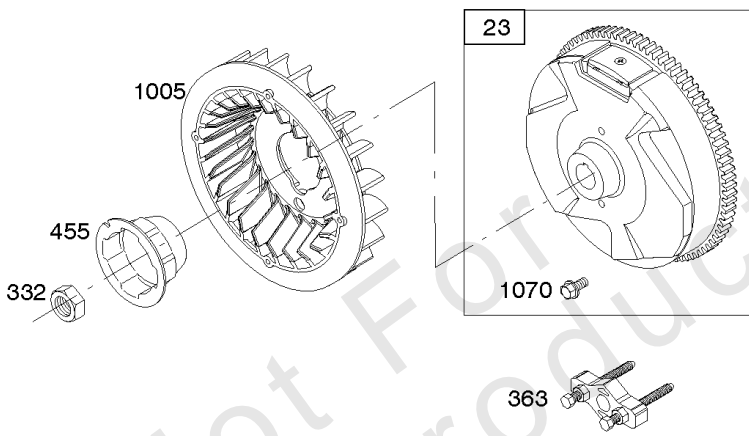

Blower Housing/Shrouds, Flywheel, Rewind Starter

Mfg. No: 19L237-0013-F1

Not For
Reproduction

Blower Housing/Shrouds, Flywheel, Rewind Starter

REF NO	PART NO	QTY	DESCRIPTION
23	794812		FLYWHEEL
37	795715		GUARD, Flywheel -(Snap-on)
37A	699047		GUARD, Flywheel -Used Before Code Date 12080600
37B	790730		GUARD, Flywheel -Used Before Code Date 12080600
37C	591544		GUARD, Flywheel -Used After Code Date 12080500
58	66574		ROPE, Starter -(Cut To Required Length)
60	490652		GRIP-STARTER ROPE
65	699228		SCREW -(Rewind Starter)
78A	699205		SCREW -(Flywheel Guard)
78B	795026		SCREW -(Flywheel Guard)
304	798994		HOUSING, Blower
305	699481		SCREW -(Blower Housing)
332	794824		NUT -(Flywheel)
363	19203		PULLER, Flywheel
455	794867		CUP, Flywheel
608	798825		STARTER, Rewind
727A	697465		COVER, Starter Drive
732	699200		SCREW -(Starter Drive Cover)
1005	794815		FAN, Flywheel
1070	794821		SCREW -(Flywheel Fan)