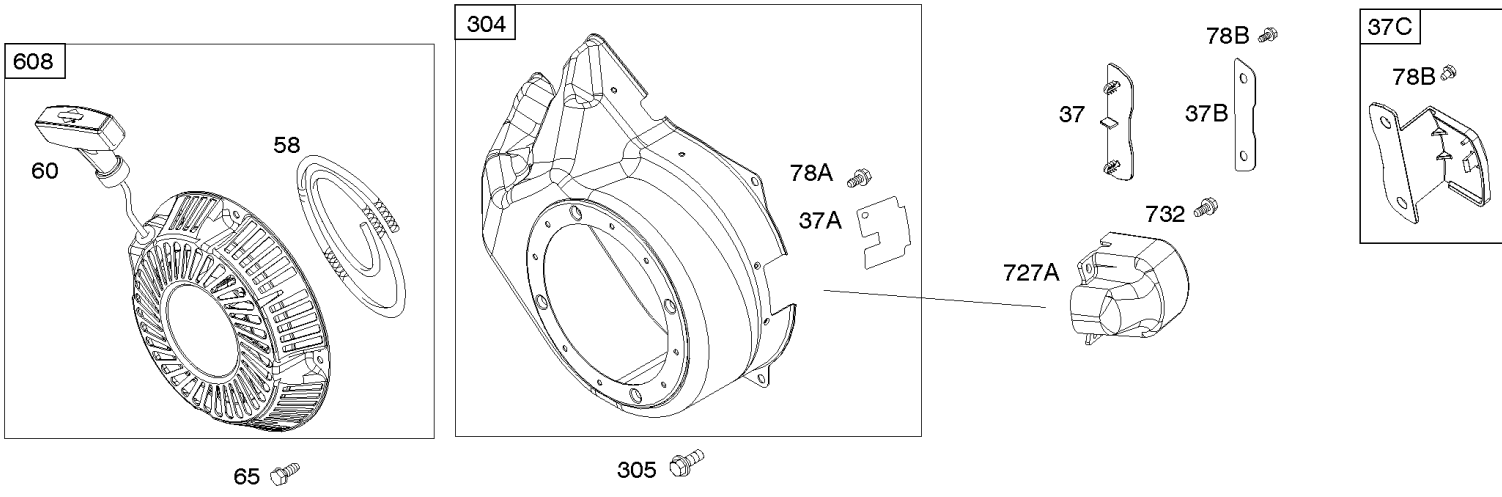

Blower Housing/Shrouds, Flywheel, Rewind Starter

Mfg. No: 19L237-0013-F1

Not For
Reproduction

Blower Housing/Shrouds, Flywheel, Rewind Starter

REF NO	PART NO	QTY	DESCRIPTION
23	794812		FLYWHEEL
37	795715		GUARD, Flywheel -(Snap-on)
37A	699047		GUARD, Flywheel -Used Before Code Date 12080600
37B	790730		GUARD, Flywheel -Used Before Code Date 12080600
37C	591544		GUARD, Flywheel -Used After Code Date 12080500
58	66574		ROPE, Starter -(Cut To Required Length)
60	490652		GRIP-STARTER ROPE
65	699228		SCREW -(Rewind Starter)
78A	699205		SCREW -(Flywheel Guard)
78B	795026		SCREW -(Flywheel Guard)
304	798994		HOUSING, Blower
305	699481		SCREW -(Blower Housing)
332	794824		NUT -(Flywheel)
363	19203		PULLER, Flywheel
455	794867		CUP, Flywheel
608	798825		STARTER, Rewind
727A	697465		COVER, Starter Drive
732	699200		SCREW -(Starter Drive Cover)
1005	794815		FAN, Flywheel
1070	794821		SCREW -(Flywheel Fan)