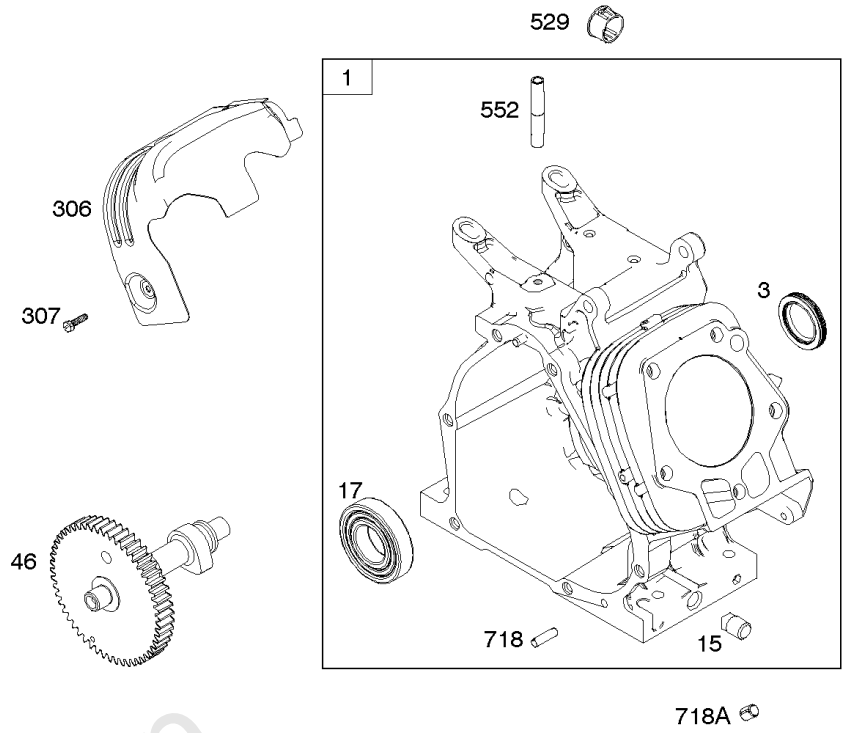

## Camshaft, Crankcase Cover, Crankshaft, Cylinder, Lubrication, Operator's Manual, Piston/

REF NO	PART NO	QTY	DESCRIPTION
1	799046		CYLINDER ASSEMBLY
3	798991		SEAL, Oil -(Magneto Side)
12	798807		GASKET, Crankcase
15	691686		PLUG-OIL DRAIN
16	796957		CRANKSHAFT
17	798993		BEARING, Ball
17A	798995		BEARING, Ball
18	799084		COVER, Crankcase
20	798991		SEAL, Oil -(PTO Side)
22	798955		SCREW -(Crankcase Cover/Sump)
24	222698S		KEY, Flywheel
25	792117		PISTON ASSEMBLY -(Standard)
25	792144		PISTON ASSEMBLY -(.020 Oversize)
26	792073		SET, Ring -(.020" Oversize)
26	792026		SET, Ring -(Standard)
27	690975		LOCK, Piston Pin
28	696581		PIN, Piston -(Standard)
29	694691		ROD, Connecting
30	694692		DIPPER, Connecting Rod
32	690976		SCREW -(Connecting Rod)
46	795697		CAMSHAFT
170	794833		STUD -(Crankcase Cover/Sump)
219	693578		GEAR, Governor
220	691724		WASHER -(Governor Gear)
306	798992		SHIELD, Cylinder
307	794822		SCREW -(Cylinder Shield)
364A	699947		TERMINAL, Oil Plug
377	690979		KEY, Woodruff -Used After Code Date 11103100
377	798972		KEY, Woodruff -Used Before Code Date 11110100
415	691363		PLUG
522	798503		PLUG, Dipstick/Fill
529	791822		GROMMET
552	694674		BUSHING, Governor Crank
598	799332		SHIM, End Play -(Crankshaft or Camshaft Bearing)
718	690959		PIN, Locating -(Cylinder Head)
718A	695178		PIN, Locating -(Head)
741	691288		GEAR, Timing
742	692564		RETAINER, E Ring
746	694679		GEAR, Idler

1036 EMISSIONS LABEL

1058 OPERATOR'S MANUAL

1319 WARNING LABEL

1319A WARNING LABEL

***Camshaft, Crankcase Cover, Crankshaft, Cylinder, Lubrication, Operator's Manual, Piston/***

REF NO	PART NO	QTY	DESCRIPTION
1036	-----		LABEL, Emissions -(Available From A Briggs & Stratton Authorized Dealer)
1058	279770TRI		MANUAL, Operator's
1058	279770WST		MANUAL, Operator's
1058	279770EST		MANUAL, Operator's
1194	691876		SEAL, O-Ring -(Plug)
1319	794467		LABEL, Warning
1319A	797669		LABEL, Warning