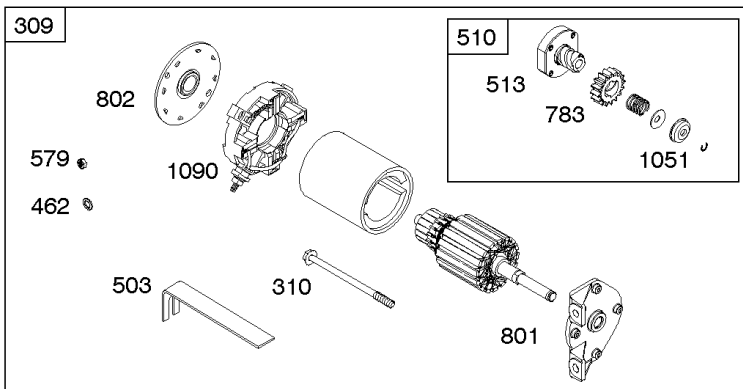

Ignition, Alternator, Electric Starter, Electrical

REF NO	PART NO	QTY	DESCRIPTION
309	695479		MOTOR, Starter
310	690323		SCREW -(Starter Motor)
318	691693		SCREW -(Mounting Bracket)
333	492341		ARMATURE, Magneto -Used Before Code Date 12042300
333	591459		ARMATURE-MAGNETO -Used After Code Date 12042200
334	699477		SCREW -(Magneto Armature)
356B	594754		WIRE, Stop
364A	699947		TERMINAL, Oil Plug
462	691261		WASHER -(Starter Cable)
474	695730		ALTERNATOR -(3 Amp. DC)
493	691177		BRACKET, Mounting
493A	798803		BRACKET, Mounting
500	691086		WASHER -(Key Switch)
501	797375		REGULATOR
503	691532		STRAP, Starter
510	693699		DRIVE, Starter
513	692024		CLUTCH, Drive
526	690297		SCREW -(Regulator)
577	690795		CABLE, Starter
578	798802		WIRE ASSEMBLY
579	691029		NUT -(Starter Cable)
664	691087		NUT -(Key Switch)
697	795026		SCREW -(Starter Motor) (Drive Cap)
729	799133		CLIP, Wire
729A	594752		CLIP, Wire
783	693713		GEAR, Pinion
799	699691		SCREW -(Oil Sensor)
801	694482		CAP-DRIVE
802	691286		CAP, End
813	690635		CLAMP
851	493880S		TERMINAL-SPARK PLUG
892	690646		SWITCH, Key
920	691656		SOLENOID, Starter
990	691959		SET, Key
1051	691265		RING, Retaining
1052A	794805		SENSOR, Oil
1090	691293		RETAINER, Brush
1119	699772		SCREW -(Alternator)