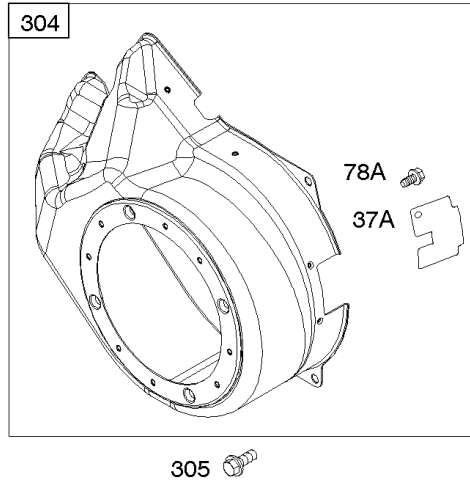

Not For Reproduction

Blower Housing/Shrouds, Flywheel, Rewind Starter

REF NO	PART NO	QTY	DESCRIPTION
23	594740		FLYWHEEL
37	795715		GUARD, Flywheel -(Snap-on)
37A	699047		GUARD, Flywheel -Used Before Code Date 12080600
37C	591544		GUARD, Flywheel -Used After Code Date 12080500
58	66574		ROPE, Starter -(Cut To Required Length)
60	490652		GRIP-STARTER ROPE
65	699228		SCREW -(Rewind Starter)
78A	699205		SCREW -(Flywheel Guard) -Used Before Code Date 12080600
78B	795026		SCREW -(Flywheel Guard) -Used After Code Date 12080500
304	798994		HOUSING, Blower
305	699481		SCREW -(Blower Housing)
332	794824		NUT -(Flywheel)
363	19203		PULLER, Flywheel
455	794867		CUP, Flywheel
608	798825		STARTER, Rewind
727A	697465		COVER, Starter Drive
732	699200		SCREW -(Starter Drive Cover)
1005	794815		FAN, Flywheel
1070	794821		SCREW -(Flywheel Fan)