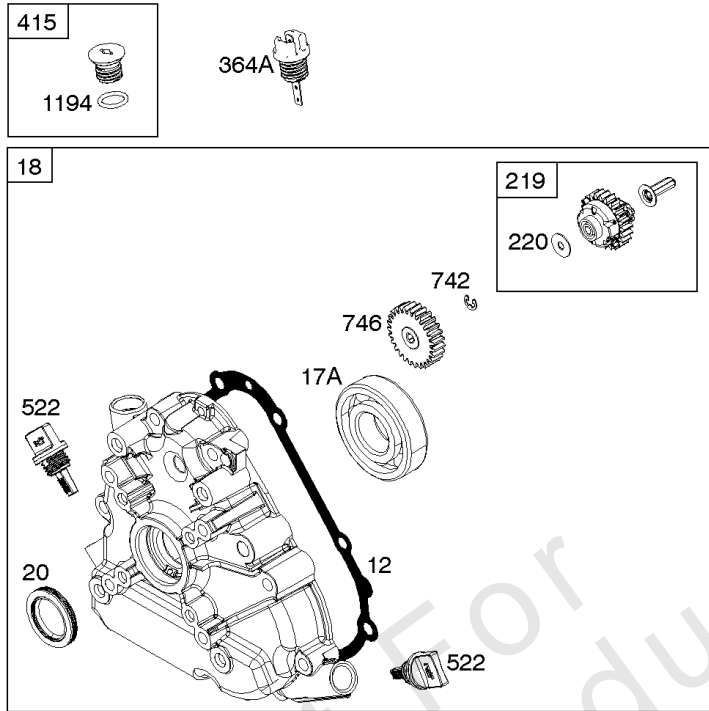

## Camshaft, Crankcase Cover, Crankshaft, Cylinder, Lubrication, Operator's Manual, Piston/

REF NO	PART NO	QTY	DESCRIPTION
1	799046		CYLINDER ASSEMBLY
3	798991		SEAL, Oil -(Magneto Side)
12	798807		GASKET, Crankcase
15	691686		PLUG-OIL DRAIN
16	796957		CRANKSHAFT
17	798993		BEARING, Ball
17A	798995		BEARING, Ball
18	799084		COVER, Crankcase
20	798991		SEAL, Oil -(PTO Side)
22	798955		SCREW -(Crankcase Cover/Sump)
24	222698S		KEY, Flywheel
25	792117		PISTON ASSEMBLY -(Standard)
25	792144		PISTON ASSEMBLY -(.020 Oversize)
26	792073		SET, Ring -(.020" Oversize)
26	792026		SET, Ring -(Standard)
27	690975		LOCK, Piston Pin
28	696581		PIN, Piston -(Standard)
29	694691		ROD, Connecting
30	694692		DIPPER, Connecting Rod
32	690976		SCREW -(Connecting Rod)
46	795697		CAMSHAFT
170	794833		STUD -(Crankcase Cover/Sump)
219	693578		GEAR, Governor
220	691724		WASHER -(Governor Gear)
306	798992		SHIELD, Cylinder
307	794822		SCREW -(Cylinder Shield)
364A	699947		TERMINAL, Oil Plug
377	690979		KEY, Woodruff -Used After Code Date 11103100
377	798972		KEY, Woodruff -Used Before Code Date 11110100
415	691363		PLUG
522	798503		PLUG, Dipstick/Fill
529	791822		GROMMET
552	694674		BUSHING, Governor Crank
598	799332		SHIM, End Play -(Crankshaft or Camshaft Bearing)
718	690959		PIN, Locating -(Cylinder Head)
718A	695178		PIN, Locating -(Head)
741	691288		GEAR, Timing
742	692564		RETAINER, E Ring
746	694679		GEAR, Idler