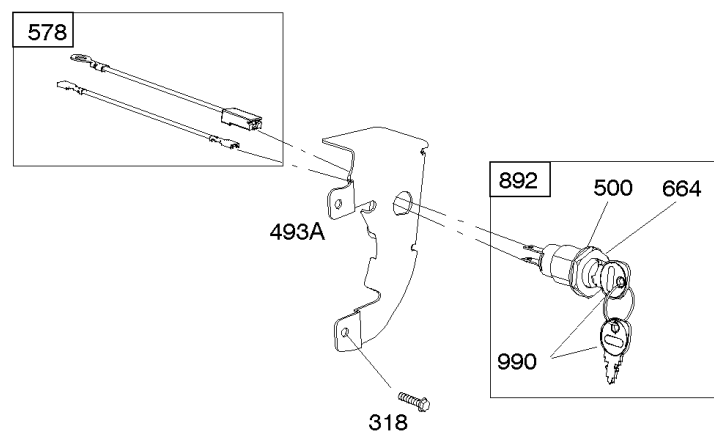

Ignition, Alternator, Electric Starter, Electrical

REF NO	PART NO	QTY	DESCRIPTION
309	695479		MOTOR, Starter
310	690323		SCREW -(Starter Motor)
318	691693		SCREW -(Mounting Bracket)
333	492341		ARMATURE, Magneto -Used Before Code Date 12042300
333	591459		ARMATURE-MAGNETO -Used After Code Date 12042200
334	699477		SCREW -(Magneto Armature)
356B	594754		WIRE, Stop
364A	699947		TERMINAL, Oil Plug
462	691261		WASHER -(Starter Cable)
474	695730		ALTERNATOR -(3 Amp. DC)
493	691177		BRACKET, Mounting
493A	798803		BRACKET, Mounting
500	691086		WASHER -(Key Switch)
501	797375		REGULATOR
503	691532		STRAP, Starter
510	693699		DRIVE, Starter
513	692024		CLUTCH, Drive
526	690297		SCREW -(Regulator)
577	690795		CABLE, Starter
578	798802		WIRE ASSEMBLY
579	691029		NUT -(Starter Cable)
664	691087		NUT -(Key Switch)
697	795026		SCREW -(Starter Motor) (Drive Cap)
729	799133		CLIP, Wire
729A	594752		CLIP, Wire
783	693713		GEAR, Pinion
799	699691		SCREW -(Oil Sensor)
801	694482		CAP-DRIVE
802	691286		CAP, End
813	690635		CLAMP
851	493880S		TERMINAL-SPARK PLUG
892	690646		SWITCH, Key
920	691656		SOLENOID, Starter
990	691959		SET, Key
1051	691265		RING, Retaining
1052A	794805		SENSOR, Oil
1090	691293		RETAINER, Brush
1119	699772		SCREW -(Alternator)