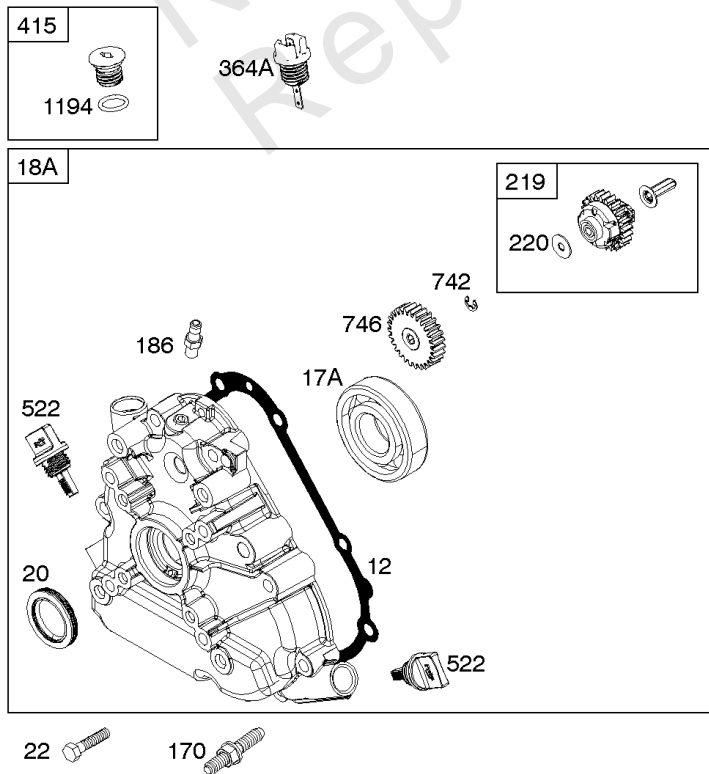

## Camshaft, Crankcase Cover, Crankshaft, Cylinder, Lubrication, Operator's Manual, Piston/

REF NO	PART NO	QTY	DESCRIPTION
1	799046		CYLINDER ASSEMBLY
3	798991		SEAL, Oil -(Magneto Side)
12	798807		GASKET, Crankcase
15	691686		PLUG-OIL DRAIN
16	796957		CRANKSHAFT
17	798993		BEARING, Ball
17A	798995		BEARING, Ball
18	799084		COVER, Crankcase
20	798991		SEAL, Oil -(PTO Side)
22	798955		SCREW -(Crankcase Cover/Sump)
24	222698S		KEY, Flywheel
25	792117		PISTON ASSEMBLY -(Standard)
25	792144		PISTON ASSEMBLY -(.020 Oversize)
26	792073		SET, Ring -(.020" Oversize)
26	792026		SET, Ring -(Standard)
27	690975		LOCK, Piston Pin
28	696581		PIN, Piston -(Standard)
29	694691		ROD, Connecting
30	694692		DIPPER, Connecting Rod
32	690976		SCREW -(Connecting Rod)
46	795697		CAMSHAFT
170	794833		STUD -(Crankcase Cover/Sump)
219	693578		GEAR, Governor
220	691724		WASHER -(Governor Gear)
306	798992		SHIELD, Cylinder
307	794822		SCREW -(Cylinder Shield)
364A	699947		TERMINAL, Oil Plug
377	690979		KEY, Woodruff -Used After Code Date 11103100
377	798972		KEY, Woodruff -Used Before Code Date 11110100
415	691363		PLUG
522	798503		PLUG, Dipstick/Fill
529	791822		GROMMET
552	694674		BUSHING, Governor Crank
598	799332		SHIM, End Play -(Crankshaft or Camshaft Bearing)
718	690959		PIN, Locating -(Cylinder Head)
718A	695178		PIN, Locating -(Head)
741	691288		GEAR, Timing
742	692564		RETAINER, E Ring
746	694679		GEAR, Idler