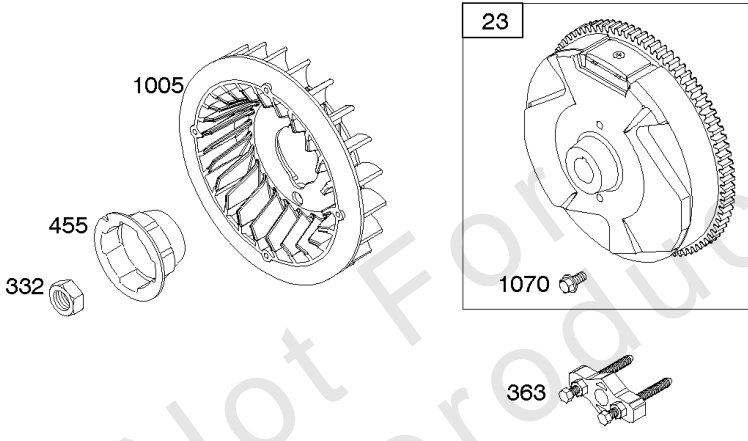

Not For Reproduction

Blower Housing/Shrouds, Flywheel, Rewind Starter

REF NO	PART NO	QTY	DESCRIPTION
23	594740		FLYWHEEL
37	795715		GUARD, Flywheel -(Snap-on)
37A	699047		GUARD, Flywheel -Used Before Code Date 12080600
37C	591544		GUARD, Flywheel -Used After Code Date 12080500
58	66574		ROPE, Starter -(Cut To Required Length)
60	490652		GRIP-STARTER ROPE
65	699228		SCREW -(Rewind Starter)
78A	699205		SCREW -(Flywheel Guard) -Used Before Code Date 12080600
78B	795026		SCREW -(Flywheel Guard) -Used After Code Date 12080500
304	798994		HOUSING, Blower
305	699481		SCREW -(Blower Housing)
332	794824		NUT -(Flywheel)
363	19203		PULLER, Flywheel
455	794867		CUP, Flywheel
608	798825		STARTER, Rewind
727A	697465		COVER, Starter Drive
732	699200		SCREW -(Starter Drive Cover)
1005	794815		FAN, Flywheel
1070	794821		SCREW -(Flywheel Fan)