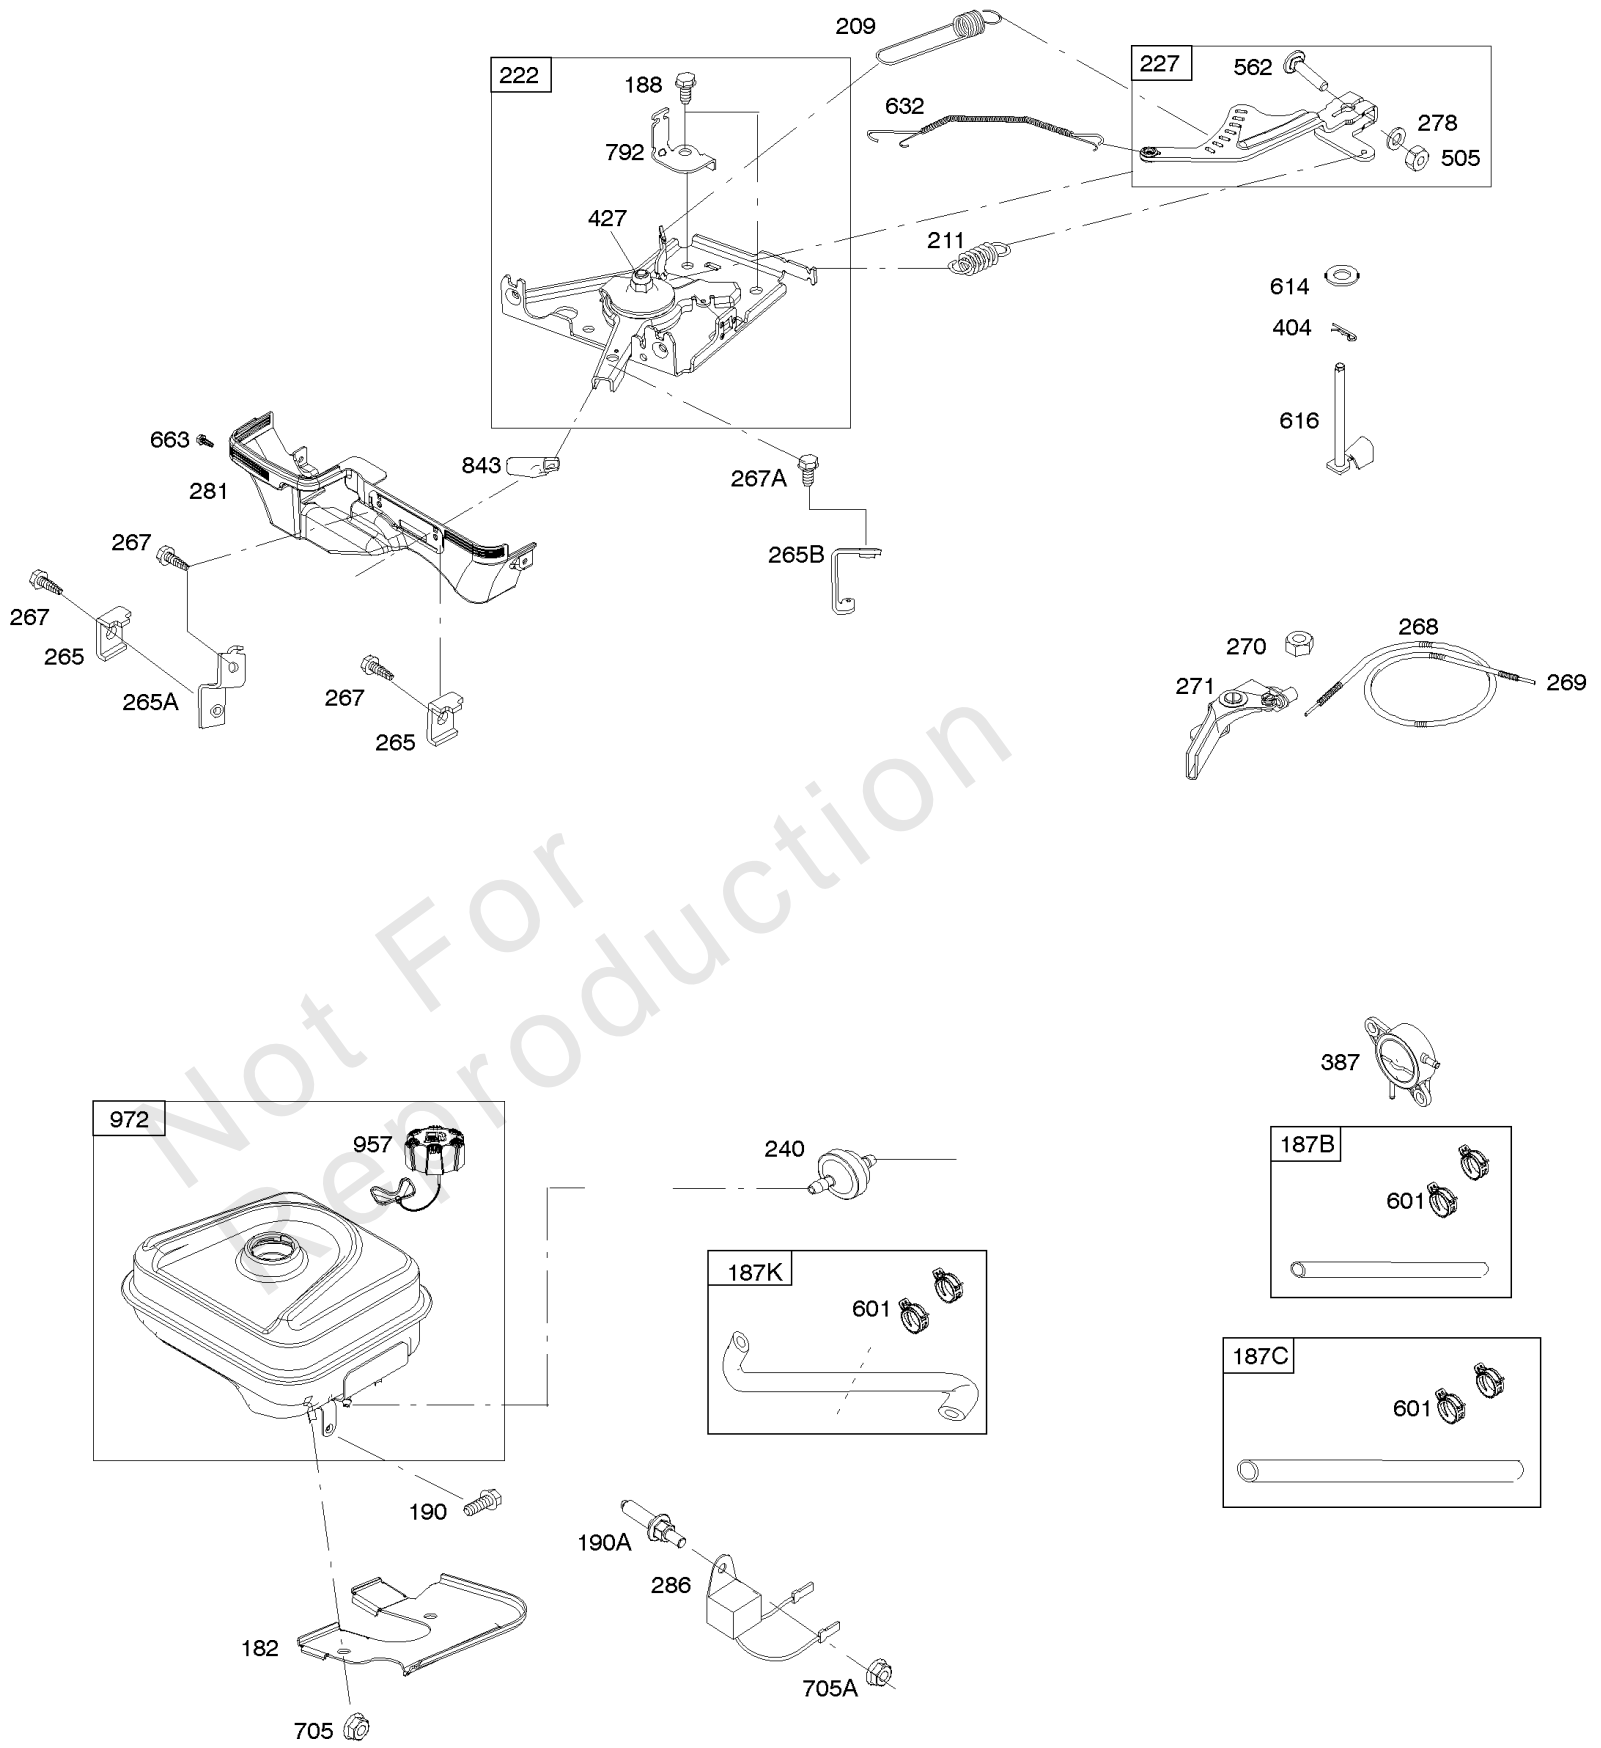

Controls, Fuel Supply, Governor Spring

REF NO	PART NO	QTY	DESCRIPTION
792	798550		BRACKET, Fixed Speed
843	695588		SLEEVE, Lever
957	799324		CAP, Fuel Tank -(Carbon In Cap)
972	799986		TANK, Fuel -(Plastic)

Not For Reproduction