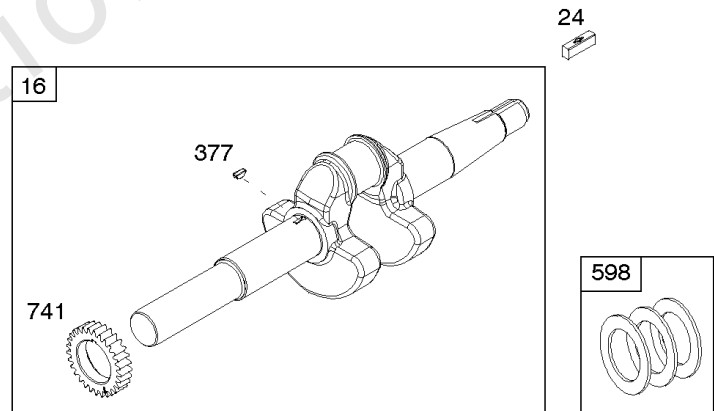

## Camshaft, Crankcase Cover, Crankshaft, Cylinder, Lubrication, Operator's Manual, Piston/

REF NO	PART NO	QTY	DESCRIPTION
1	799046		CYLINDER ASSEMBLY
3	798991		SEAL, Oil -(Magneto Side)
12	798807		GASKET, Crankcase
15	691686		PLUG-OIL DRAIN
16	796957		CRANKSHAFT
17	798993		BEARING, Ball
17A	798995		BEARING, Ball
18	799084		COVER, Crankcase
20	798991		SEAL, Oil -(PTO Side)
22	798955		SCREW -(Crankcase Cover/Sump)
24	222698S		KEY, Flywheel
25	792117		PISTON ASSEMBLY -(Standard)
25	792144		PISTON ASSEMBLY -(.020 Oversize)
26	792073		SET, Ring -(.020" Oversize)
26	792026		SET, Ring -(Standard)
27	690975		LOCK, Piston Pin
28	696581		PIN, Piston -(Standard)
29	694691		ROD, Connecting
30	694692		DIPPER, Connecting Rod
32	690976		SCREW -(Connecting Rod)
46	795697		CAMSHAFT
170	794833		STUD -(Crankcase Cover/Sump)
219	693578		GEAR, Governor
220	691724		WASHER -(Governor Gear)
306	798992		SHIELD, Cylinder
307	794822		SCREW -(Cylinder Shield)
364A	699947		TERMINAL, Oil Plug
377	690979		KEY, Woodruff -Used After Code Date 11103100
377	798972		KEY, Woodruff -Used Before Code Date 11110100
415	691363		PLUG
522	798503		PLUG, Dipstick/Fill
529	791822		GROMMET
552	694674		BUSHING, Governor Crank
598	799332		SHIM, End Play -(Crankshaft or Camshaft Bearing)
718	690959		PIN, Locating -(Cylinder Head)
718A	695178		PIN, Locating -(Head)
741	691288		GEAR, Timing
742	692564		RETAINER, E Ring
746	694679		GEAR, Idler

1036 EMISSIONS LABEL

1058 OPERATOR'S MANUAL

1319 WARNING LABEL

1319A WARNING LABEL

***Camshaft, Crankcase Cover, Crankshaft, Cylinder, Lubrication, Operator's Manual, Piston/***

REF NO	PART NO	QTY	DESCRIPTION
1036	-----		LABEL, Emissions -(Available From A Briggs & Stratton Authorized Dealer)
1058	279770TRI		MANUAL, Operator's
1058	279770WST		MANUAL, Operator's
1058	279770EST		MANUAL, Operator's
1194	691876		SEAL, O-Ring -(Plug)
1319	794467		LABEL, Warning
1319A	797669		LABEL, Warning