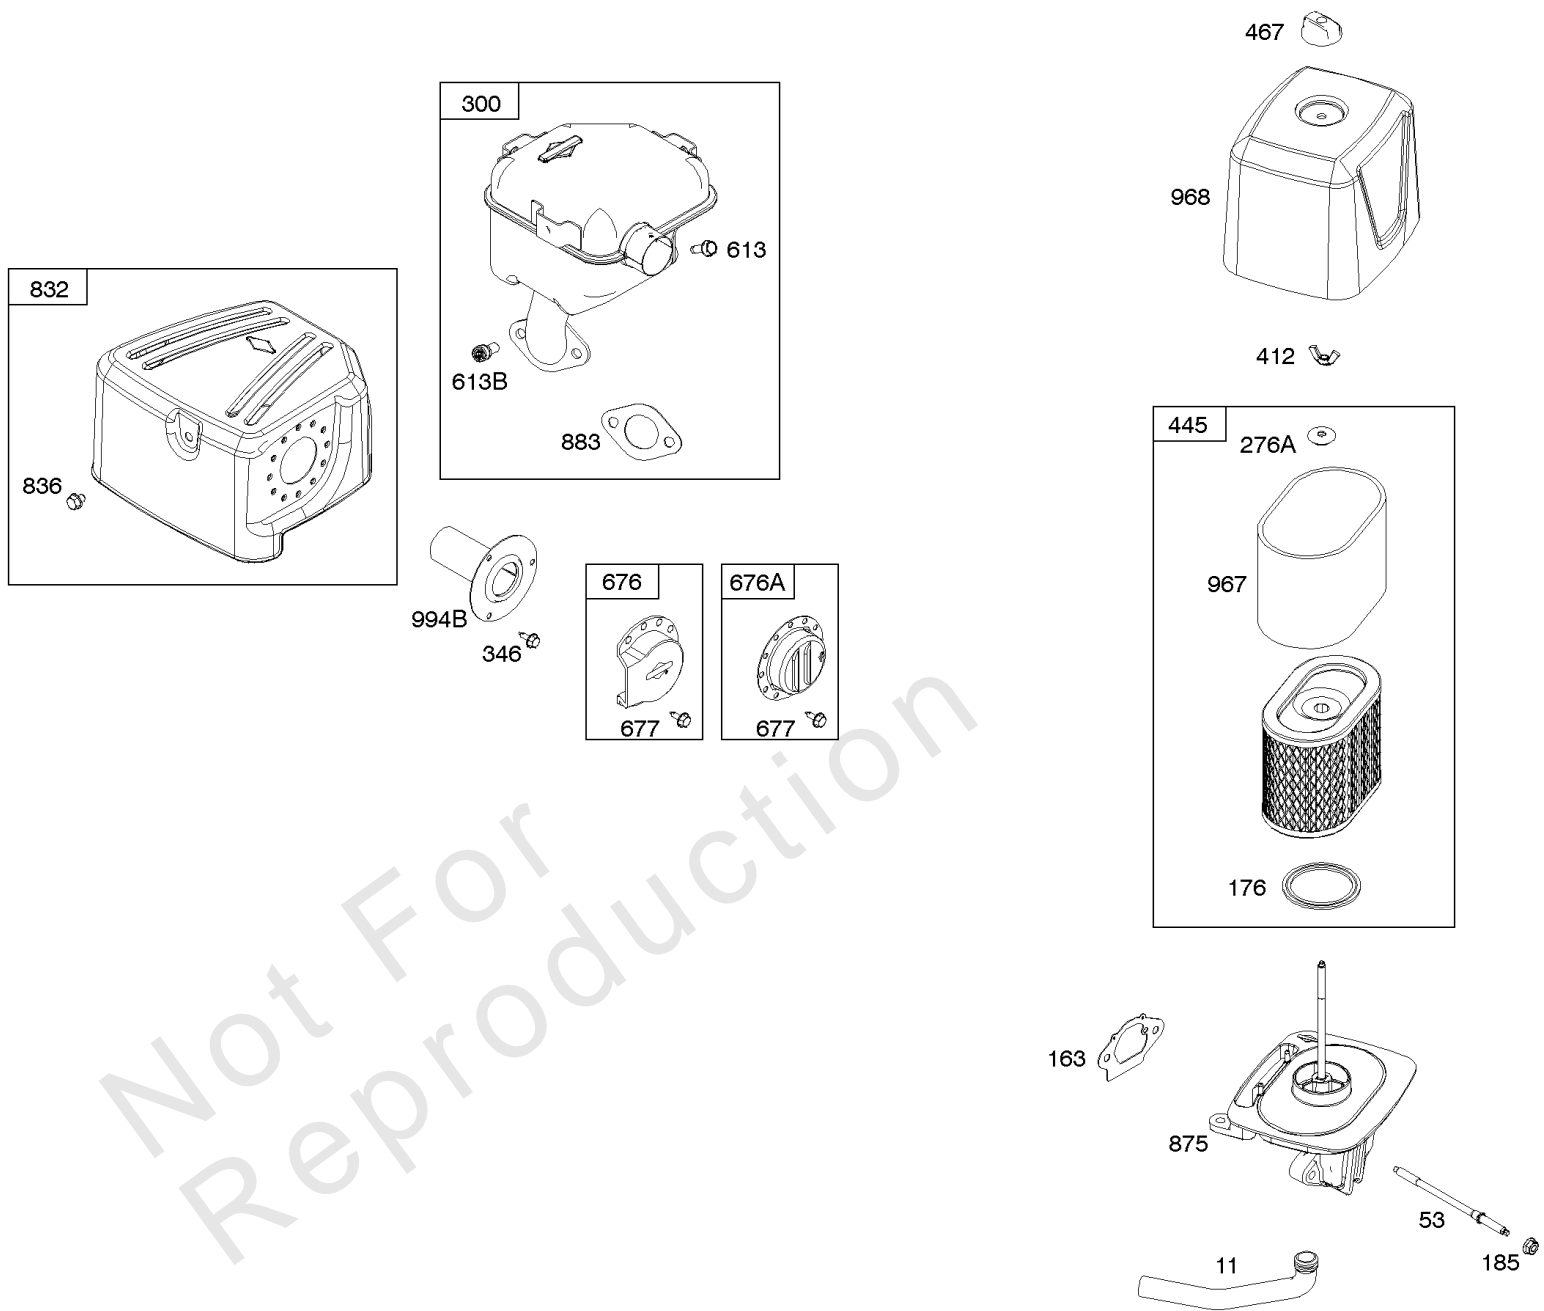

Not For
Reproduction

Air Cleaner, Exhaust System

REF NO	PART NO	QTY	DESCRIPTION
11	798964		TUBE, Breather
53	798988		STUD -(Carburetor)
163	798962		GASKET, Air Cleaner
176	798965		SEAL, O-Ring -(Air Cleaner Base)
185	794838		NUT -(Air Cleaner Base)
186	691764		CONNECTOR-HOSE -(Pulse Line)
276A	798505		WASHER, Sealing -(Air Cleaner)
300	593836		MUFFLER
346	794845		SCREW -(Spark Arrestor)
412	793443		NUT -(Air Cleaner Cover)
445	797032		FILTER, A/C Cartridge
467	691985		KNOB, Air Cleaner Cover
613	794846		SCREW -(Muffler)
613B	794844		SCREW -(Muffler)
676	796956		DEFLECTOR, Muffler
676A	795336		DEFLECTOR, Muffler -(Louvered)
677	794845		SCREW -(Muffler Deflector)
832	593835		GUARD, Muffler
836	593834		SCREW -(Muffler Guard)
875	798966		BASE, Air Cleaner
883	695398		GASKET, Exhaust
967	798795		FILTER, Pre Cleaner
968	798963		COVER, Air Cleaner
994B	796399		ARRESTOR, Spark