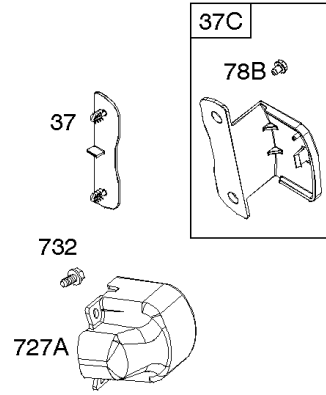

Not For Reproduction

Blower Housing/Shrouds, Flywheel, Rewind Starter

REF NO	PART NO	QTY	DESCRIPTION
23	594740		FLYWHEEL
37	795715		GUARD, Flywheel -(Snap-on)
37A	699047		GUARD, Flywheel -Used Before Code Date 12080600
37C	591544		GUARD, Flywheel -Used After Code Date 12080500
58	66574		ROPE, Starter -(Cut To Required Length)
60	490652		GRIP-STARTER ROPE
65	699228		SCREW -(Rewind Starter)
78A	699205		SCREW -(Flywheel Guard) -Used Before Code Date 12080600
78B	795026		SCREW -(Flywheel Guard) -Used After Code Date 12080500
304	798994		HOUSING, Blower
305	699481		SCREW -(Blower Housing)
332	794824		NUT -(Flywheel)
363	19203		PULLER, Flywheel
455	794867		CUP, Flywheel
608	798825		STARTER, Rewind
727A	697465		COVER, Starter Drive
732	699200		SCREW -(Starter Drive Cover)
1005	794815		FAN, Flywheel
1070	794821		SCREW -(Flywheel Fan)