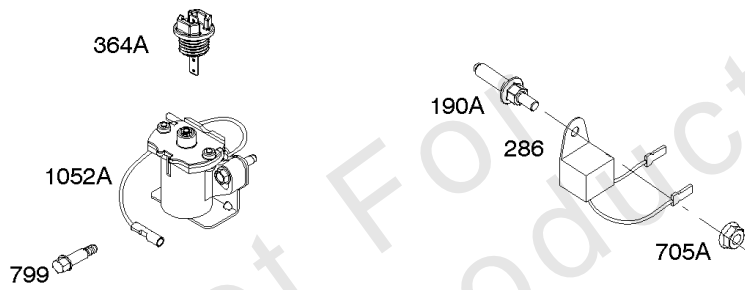

Ignition, Alternator, Electric Starter, Electrical

REF NO	PART NO	QTY	DESCRIPTION
309	695479		MOTOR, Starter
310	690323		SCREW -(Starter Motor)
318	691693		SCREW -(Mounting Bracket)
333	492341		ARMATURE, Magneto -Used Before Code Date 12042300
333	591459		ARMATURE-MAGNETO -Used After Code Date 12042200
334	699477		SCREW -(Magneto Armature)
356B	594754		WIRE, Stop
364A	699947		TERMINAL, Oil Plug
462	691261		WASHER -(Starter Cable)
474	695730		ALTERNATOR -(3 Amp. DC)
493	691177		BRACKET, Mounting
493A	798803		BRACKET, Mounting
500	691086		WASHER -(Key Switch)
501	797375		REGULATOR
503	691532		STRAP, Starter
510	693699		DRIVE, Starter
513	692024		CLUTCH, Drive
526	690297		SCREW -(Regulator)
577	690795		CABLE, Starter
578	798802		WIRE ASSEMBLY
579	691029		NUT -(Starter Cable)
664	691087		NUT -(Key Switch)
697	795026		SCREW -(Starter Motor) (Drive Cap)
729	799133		CLIP, Wire
729A	594752		CLIP, Wire
783	693713		GEAR, Pinion
799	699691		SCREW -(Oil Sensor)
801	694482		CAP-DRIVE
802	691286		CAP, End
813	690635		CLAMP
851	493880S		TERMINAL-SPARK PLUG
892	690646		SWITCH, Key
920	691656		SOLENOID, Starter
990	691959		SET, Key
1051	691265		RING, Retaining
1052A	794805		SENSOR, Oil
1090	691293		RETAINER, Brush
1119	699772		SCREW -(Alternator)