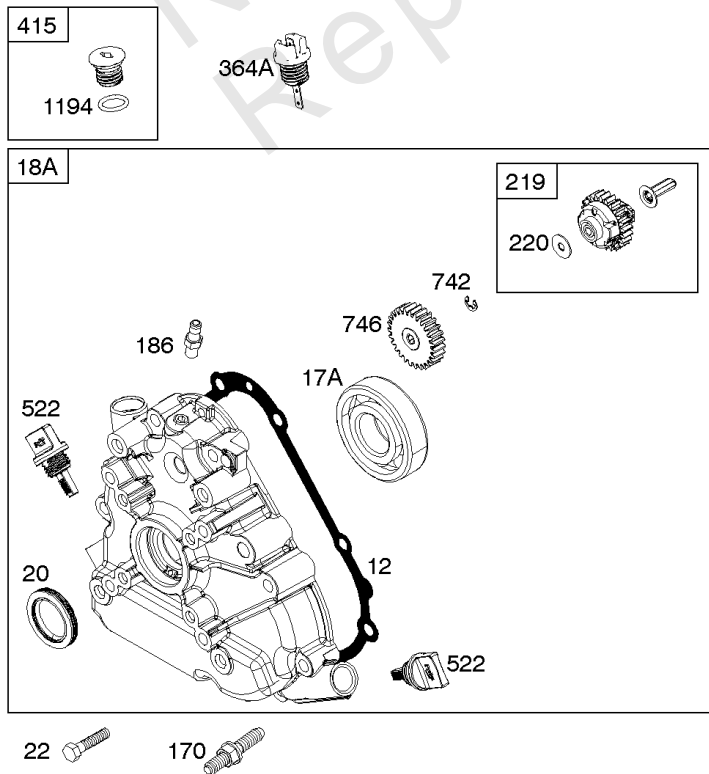

## Camshaft, Crankcase Cover, Crankshaft, Cylinder, Lubrication, Operator's Manual, Piston/

REF NO	PART NO	QTY	DESCRIPTION
1	799046		CYLINDER ASSEMBLY
3	798991		SEAL, Oil -(Magneto Side)
12	798807		GASKET, Crankcase
15	691686		PLUG-OIL DRAIN
16	796957		CRANKSHAFT
17	798993		BEARING, Ball
17A	798995		BEARING, Ball
18	799084		COVER, Crankcase
20	798991		SEAL, Oil -(PTO Side)
22	798955		SCREW -(Crankcase Cover/Sump)
24	222698S		KEY, Flywheel
25	792117		PISTON ASSEMBLY -(Standard)
25	792144		PISTON ASSEMBLY -(.020 Oversize)
26	792073		SET, Ring -(.020" Oversize)
26	792026		SET, Ring -(Standard)
27	690975		LOCK, Piston Pin
28	696581		PIN, Piston -(Standard)
29	694691		ROD, Connecting
30	694692		DIPPER, Connecting Rod
32	690976		SCREW -(Connecting Rod)
46	795697		CAMSHAFT
170	794833		STUD -(Crankcase Cover/Sump)
219	693578		GEAR, Governor
220	691724		WASHER -(Governor Gear)
306	798992		SHIELD, Cylinder
307	794822		SCREW -(Cylinder Shield)
364A	699947		TERMINAL, Oil Plug
377	690979		KEY, Woodruff -Used After Code Date 11103100
377	798972		KEY, Woodruff -Used Before Code Date 11110100
415	691363		PLUG
522	798503		PLUG, Dipstick/Fill
529	791822		GROMMET
552	694674		BUSHING, Governor Crank
598	799332		SHIM, End Play -(Crankshaft or Camshaft Bearing)
718	690959		PIN, Locating -(Cylinder Head)
718A	695178		PIN, Locating -(Head)
741	691288		GEAR, Timing
742	692564		RETAINER, E Ring
746	694679		GEAR, Idler

1036 EMISSIONS LABEL

1058 OPERATOR'S MANUAL

1319 WARNING LABEL

1319A WARNING LABEL

***Camshaft, Crankcase Cover, Crankshaft, Cylinder, Lubrication, Operator's Manual, Piston/***

REF NO	PART NO	QTY	DESCRIPTION
1036	-----		LABEL, Emissions -(Available From A Briggs & Stratton Authorized Dealer)
1058	279770TRI		MANUAL, Operator's
1058	279770WST		MANUAL, Operator's
1058	279770EST		MANUAL, Operator's
1194	691876		SEAL, O-Ring -(Plug)
1319	794467		LABEL, Warning
1319A	797669		LABEL, Warning