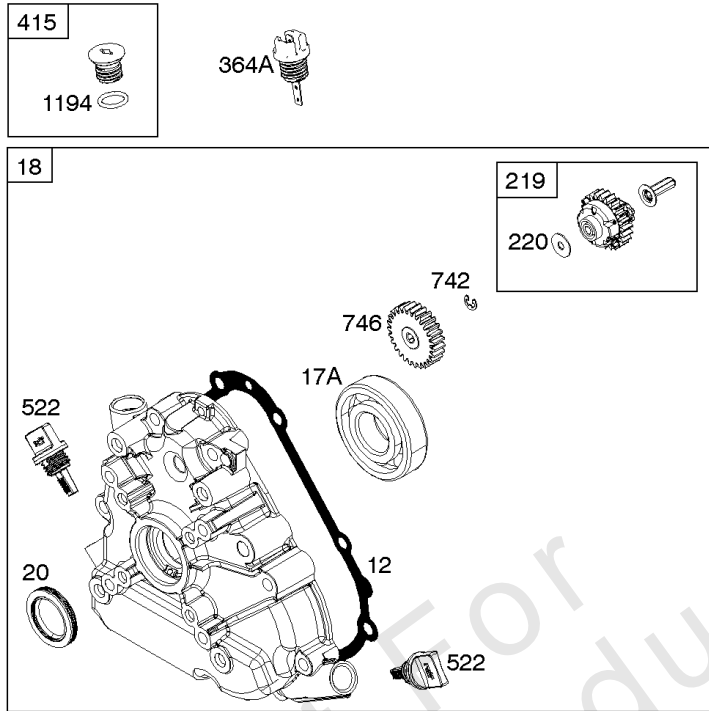

## Camshaft, Crankcase Cover, Crankshaft, Cylinder, Lubrication, Operator's Manual, Piston/

REF NO	PART NO	QTY	DESCRIPTION
1	799046		CYLINDER ASSEMBLY
3	798991		SEAL, Oil -(Magneto Side)
12	798807		GASKET, Crankcase
15	691686		PLUG-OIL DRAIN
16	796957		CRANKSHAFT
17	798993		BEARING, Ball
17A	798995		BEARING, Ball
18	799084		COVER, Crankcase
20	798991		SEAL, Oil -(PTO Side)
22	798955		SCREW -(Crankcase Cover/Sump)
24	222698S		KEY, Flywheel
25	792117		PISTON ASSEMBLY -(Standard)
25	792144		PISTON ASSEMBLY -(.020 Oversize)
26	792073		SET, Ring -(.020" Oversize)
26	792026		SET, Ring -(Standard)
27	690975		LOCK, Piston Pin
28	696581		PIN, Piston -(Standard)
29	694691		ROD, Connecting
30	694692		DIPPER, Connecting Rod
32	690976		SCREW -(Connecting Rod)
46	795697		CAMSHAFT
170	794833		STUD -(Crankcase Cover/Sump)
219	693578		GEAR, Governor
220	691724		WASHER -(Governor Gear)
306	798992		SHIELD, Cylinder
307	794822		SCREW -(Cylinder Shield)
364A	699947		TERMINAL, Oil Plug
377	690979		KEY, Woodruff -Used After Code Date 11103100
377	798972		KEY, Woodruff -Used Before Code Date 11110100
415	691363		PLUG
522	798503		PLUG, Dipstick/Fill
529	791822		GROMMET
552	694674		BUSHING, Governor Crank
598	799332		SHIM, End Play -(Crankshaft or Camshaft Bearing)
718	690959		PIN, Locating -(Cylinder Head)
718A	695178		PIN, Locating -(Head)
741	691288		GEAR, Timing
742	692564		RETAINER, E Ring
746	694679		GEAR, Idler

1036 EMISSIONS LABEL

1058 OPERATOR'S MANUAL

1319 WARNING LABEL

1319A WARNING LABEL

***Camshaft, Crankcase Cover, Crankshaft, Cylinder, Lubrication, Operator's Manual, Piston/***

REF NO	PART NO	QTY	DESCRIPTION
1036	-----		LABEL, Emissions -(Available From A Briggs & Stratton Authorized Dealer)
1058	279770TRI		MANUAL, Operator's
1058	279770WST		MANUAL, Operator's
1058	279770EST		MANUAL, Operator's
1194	691876		SEAL, O-Ring -(Plug)
1319	794467		LABEL, Warning
1319A	797669		LABEL, Warning