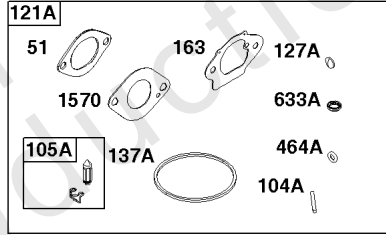

Carburetor Group

REF NO	PART NO	QTY	DESCRIPTION
38	698557	2	SCREW -(Fuel Shut Off Valve) -Used Before Code Date 18112600
38A	595328	2	SCREW -(Fuel Shut Off Valve) -Used After Code Date 18112500
51	-----	1	GASKET, Intake -(Part information located in Cylinder Head Group.)
53	798988	2	STUD -(Carburetor)
95	690718	2	SCREW -(Throttle Valve) -Used Before Code Date 18112600
95A	797161	2	SCREW -(Throttle Valve) -Used After Code Date 18112500
98	695408	1	KIT, Idle Speed -Used Before Code Date 18112600
98A	847139	1	KIT, Idle Speed -Used After Code Date 18112500
104	694918	1	PIN, Float Hinge -Used Before Code Date 18112600
104A	597533	1	PIN, Float Hinge -Used After Code Date 18112500
105	696136	1	VALVE, Float Needle -Used Before Code Date 18112600
105A	84004840	1	VALVE, Float Needle -Used After Code Date 18112500
117	698788	1	JET, Main -(Standard) -Used Before Code Date 18112600
117A	84004489	1	JET, Main -(Standard) -Used After Code Date 18112500
118	799134	1	JET, Main -(High Altitude) -Used Before Code Date 18112600
118A	84004744	1	JET, Main -(High Altitude) -Used After Code Date 18112500
121	799722	1	KIT, Carburetor Overhaul -(Service Kits may include extra parts not specific to this engine.) -Used Before Code Date 18112600
121A	84004975	1	KIT, Carburetor Overhaul -(Service Kits may include extra parts not specific to this engine.) -Used After Code Date 18112500
122	799767	1	SPACER, Carburetor -Used Before Code Date 18112600
122A	84004777	1	SPACER, Carburetor -Used After Code Date 18112500
125	799060	1	CARBURETOR -Used Before Code Date 18112600
125A	84003204	1	CARBURETOR -Used After Code Date 18112500
127	690727	1	PLUG, Welch -Used Before Code Date 18112600
127A	84004841	1	PLUG, Welch -Used After Code Date 18112500
130	696139	1	VALVE, Throttle -Used Before Code Date 18112600
130A	84004397	1	VALVE, Throttle -Used After Code Date 18112500