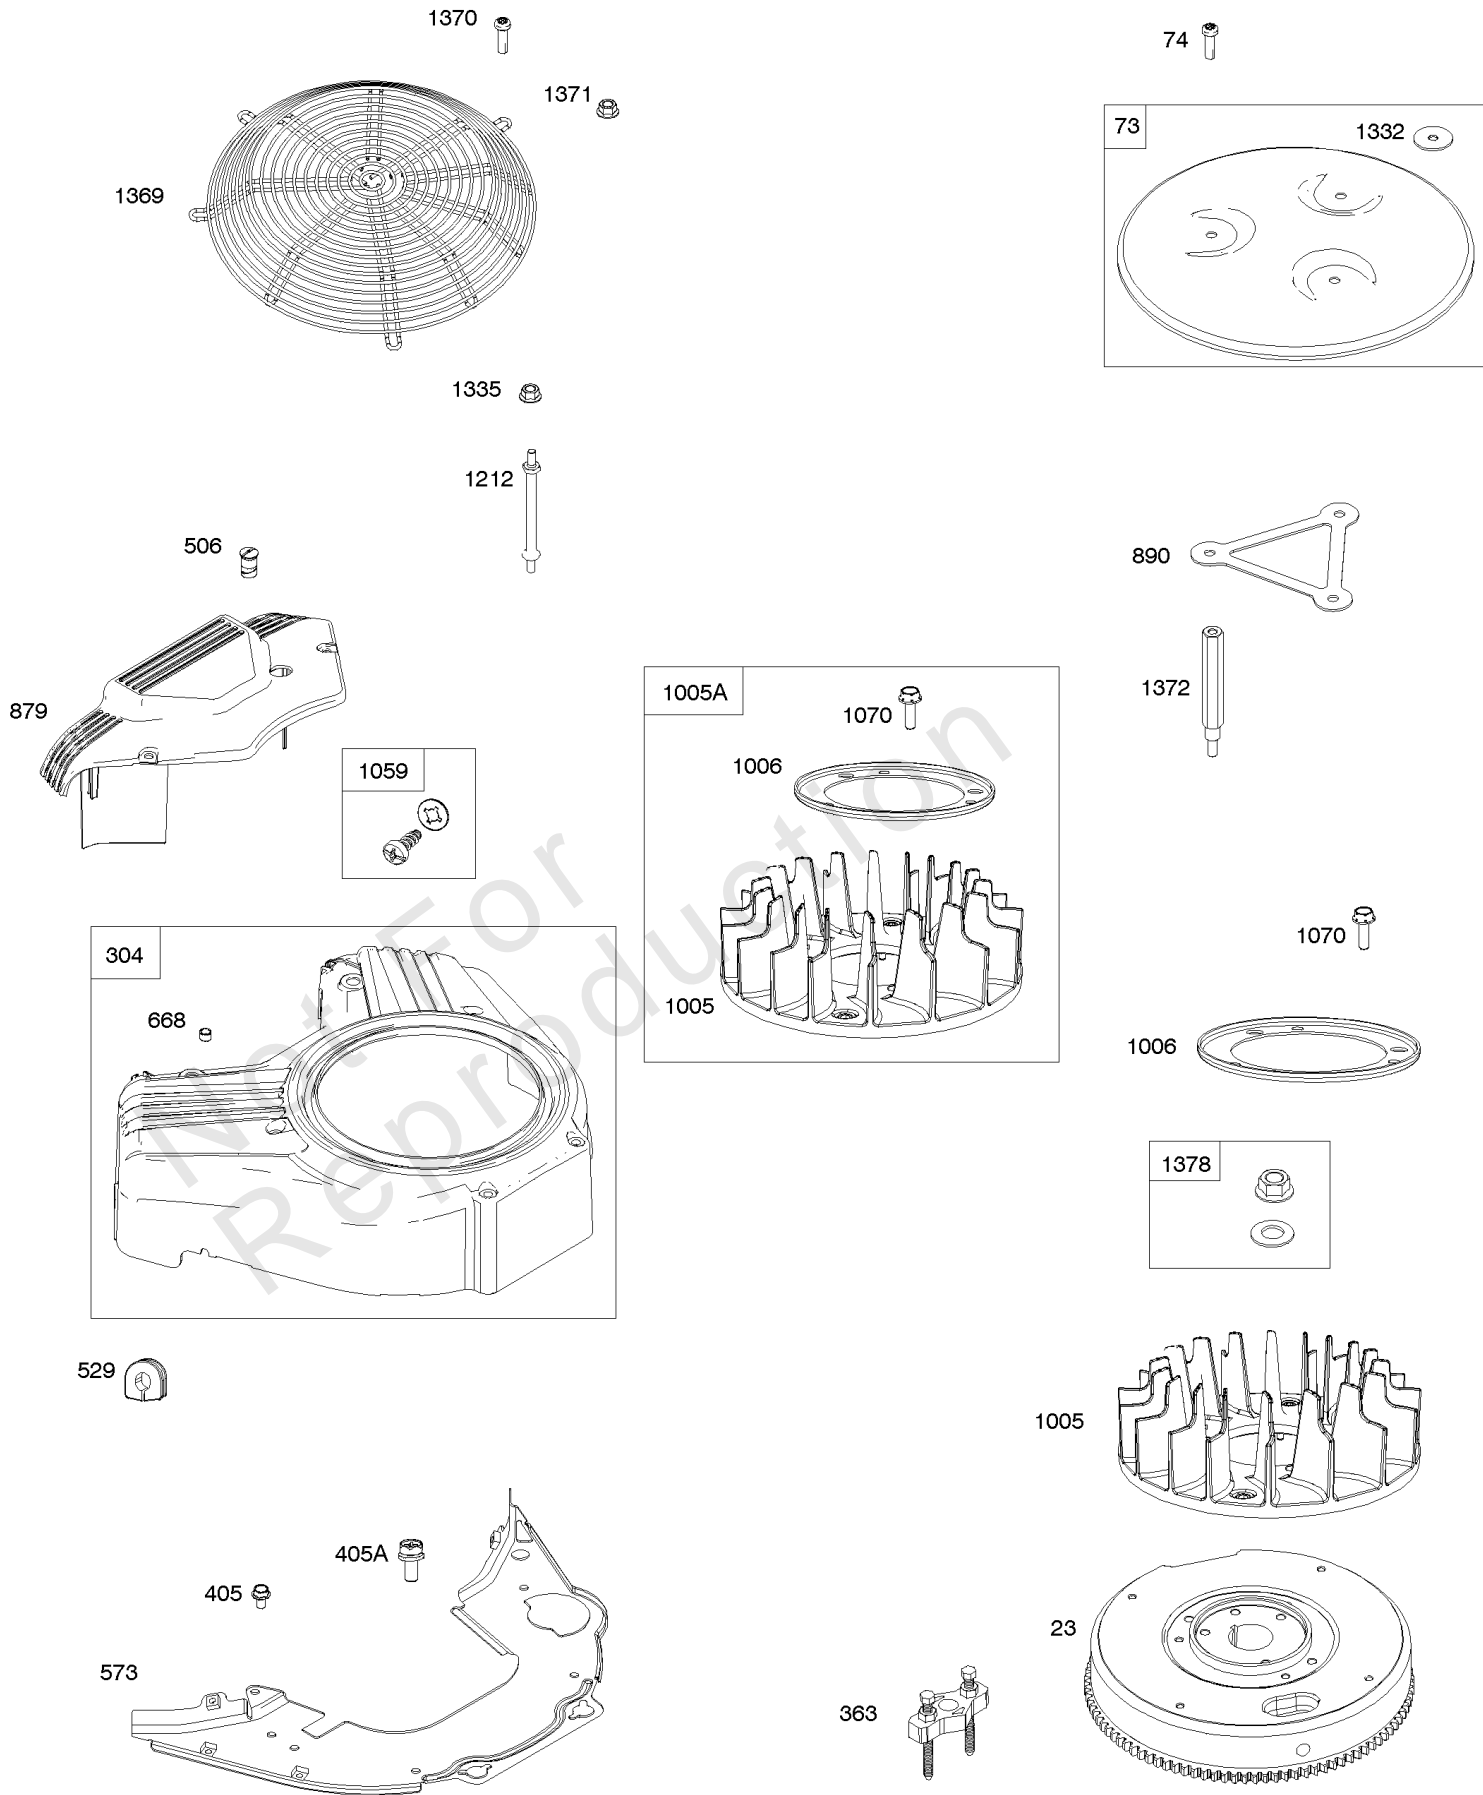

Blower Housing, Flywheel, Rotating Screen

REF NO	PART NO	QTY	DESCRIPTION
23	844385		FLYWHEEL
73	841840		SCREEN, Rotating
74	809947		SCREW -(Rotating Screen)
304	809959		HOUSING, Blower -(Non UL) (Non Oil Cooler) -Used Before Code Date 11040800
304	846964		HOUSING, Blower -(Non UL) (Non Oil Cooler) -Used After Code Date 11040700
363	19203		PULLER, Flywheel
405	841233		SCREW -(Back Plate) (M6x10mm)
405A	841735		SCREW -(Back Plate) (M6x14mm)
506	809957		SCREW -(Carburetor/EFI Cover) -Used Before Code Date 11041300
529	690744		GROMMET -(Magneto Armature Wires)
573	842712		PLATE, Back
668	841974		SPACER -(Blower Housing)
879	842526		COVER, Carburetor/EFI
890	809987		BRACKET, Support
1005	846996		FAN, Flywheel -Used After Code Date 15080600
1005A	847199		FAN, Flywheel -Used Before Code Date 15080700
1006	847198		RETAINER, Fan
1059	845300		KIT, Screw/Washer -(Carburetor/EFI Cover) -Used After Code Date 11041200
1070	807435		SCREW -(Flywheel Fan)
1212	809958		STUD -(Blower Housing)
1332	809948		WASHER -(Rotating Screen)
1335	690939		NUT -(Blower Housing)
1369	842858		GUARD, Flywheel Fan
1370	841233		SCREW -(Flywheel Fan Guard) (M6x10mm)
1371	841537		NUT -(Flywheel Fan Guard)
1372	809946		STUD -(Rotating Screen)
1378	844795		SET, Washer/Nut -(Flywheel)