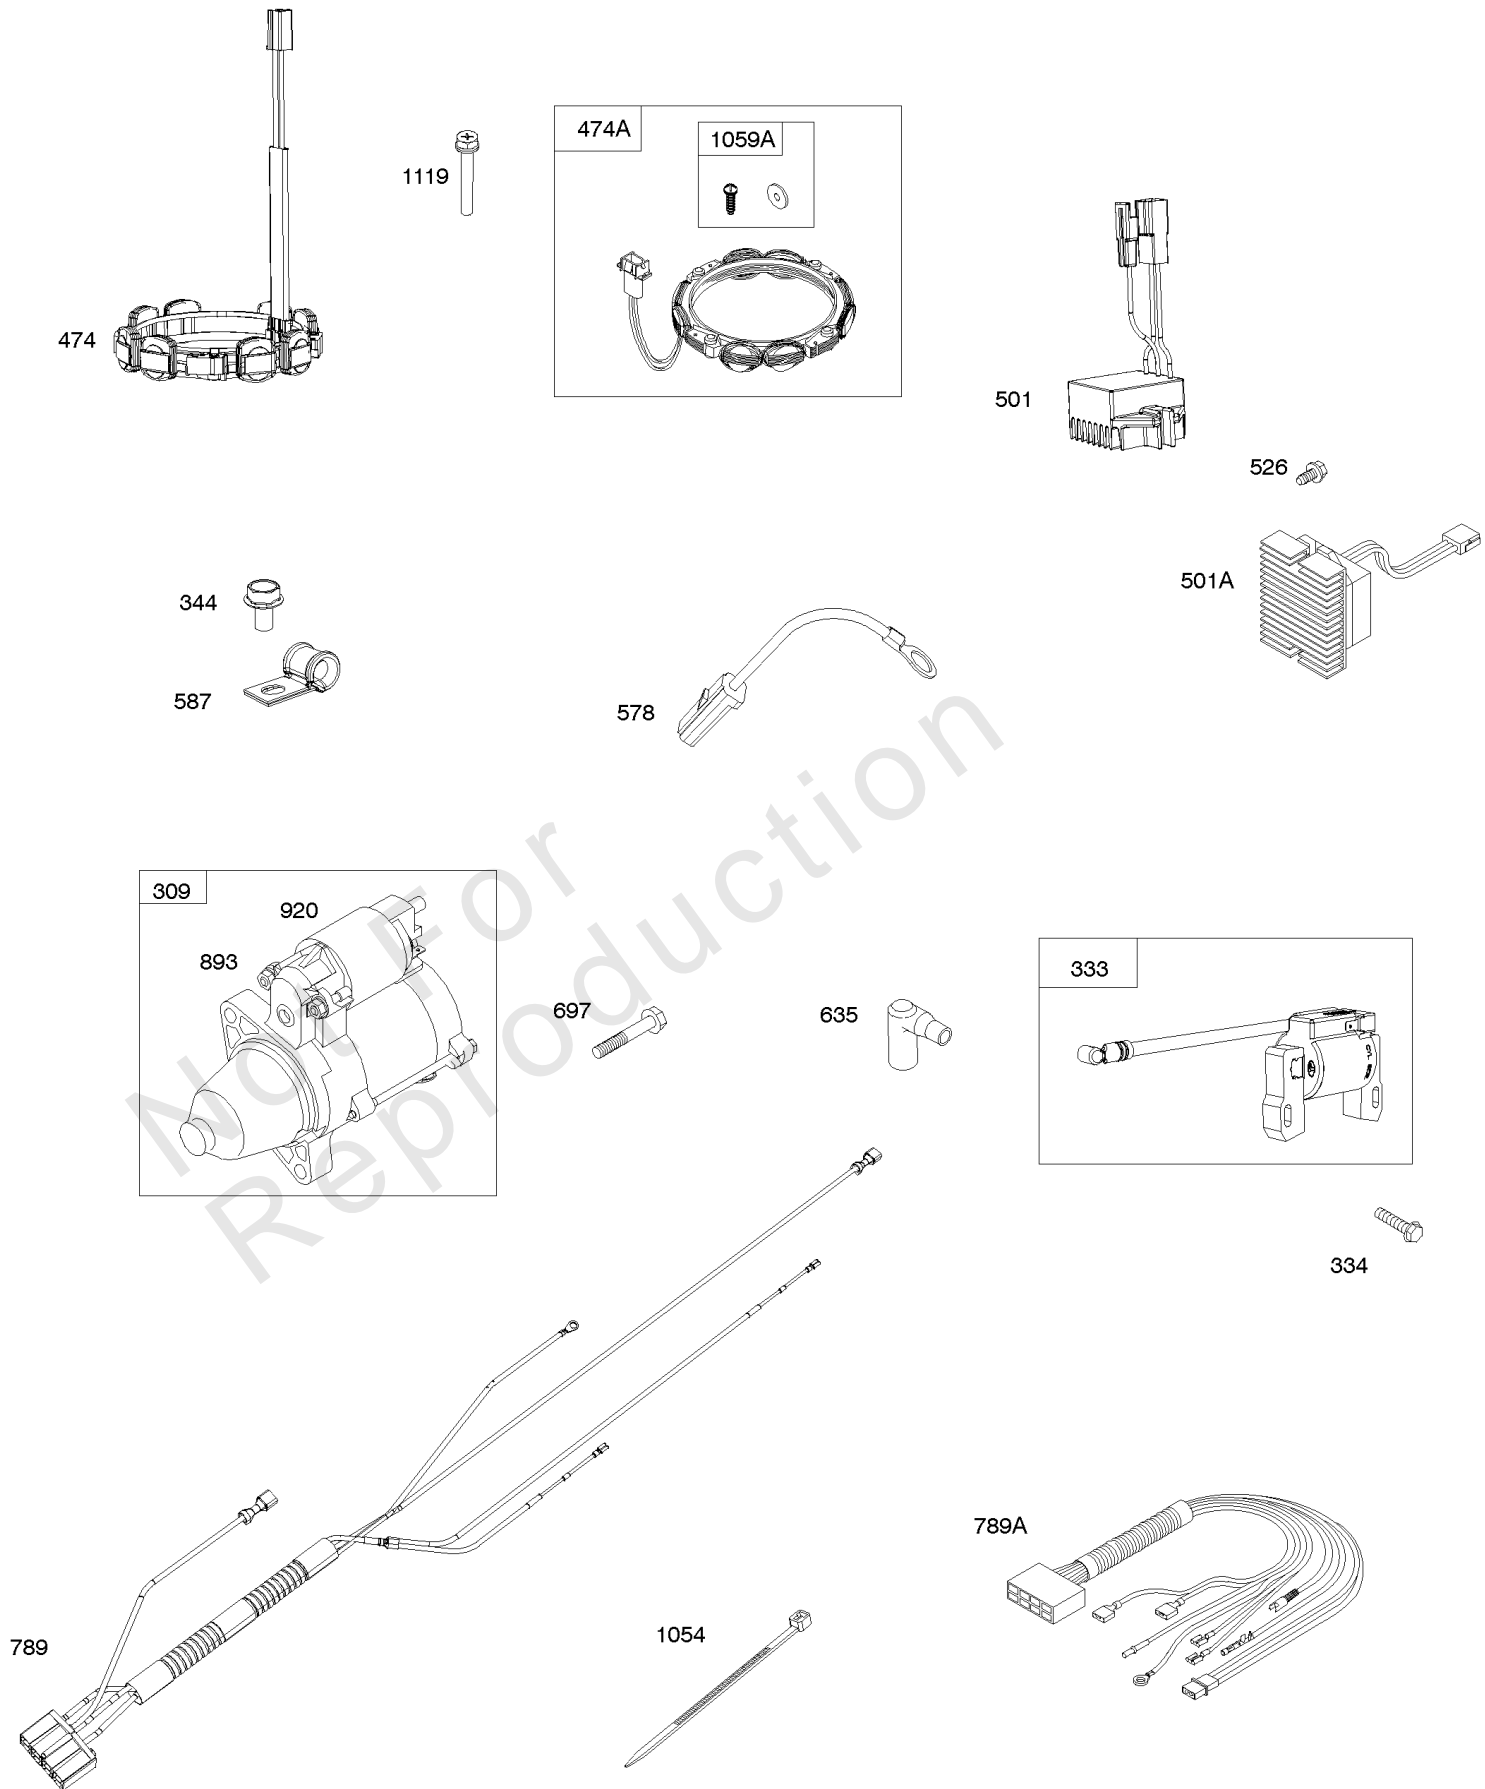

Alternator, Starter Motor, Regulator

REF NO	PART NO	QTY	DESCRIPTION
309	845761		MOTOR, Starter
333	845126		ARMATURE, Magneto -(Cylinders 1 and 2)
334	692066		SCREW -(Magneto Armature) (M4x23mm)
344	841233		SCREW -(Cable Clamp) (M6x10mm)
474	846882		ALTERNATOR -Used After Code Date 15103100
474A	696579		ALTERNATOR -Used Before Code Date 15110100
501	593843		REGULATOR -Used After Code Date 15110100
501A	691573		REGULATOR -Used Before Code Date 15110200
526	690717		SCREW -(Regulator)
578	846899		WIRE ASSEMBLY
587	846866		CLAMP, Cable
635	692076		BOOT, Spark Plug
697	690711		SCREW -(Starter Motor) (Drive Cap) (M8x38mm)
789	847060		HARNESS, Wiring -Used After Code Date 15110100
789A	809906		HARNESS, Wiring -Used Before Code Date 15110200
893	845758		NUT -(Starter Solenoid)
920	845757		SOLENOID, Starter
1054	280275		TIE, Cable
1059A	698516		KIT, Screw/Washer -(Alternator)
1119	691552		SCREW -(Alternator)