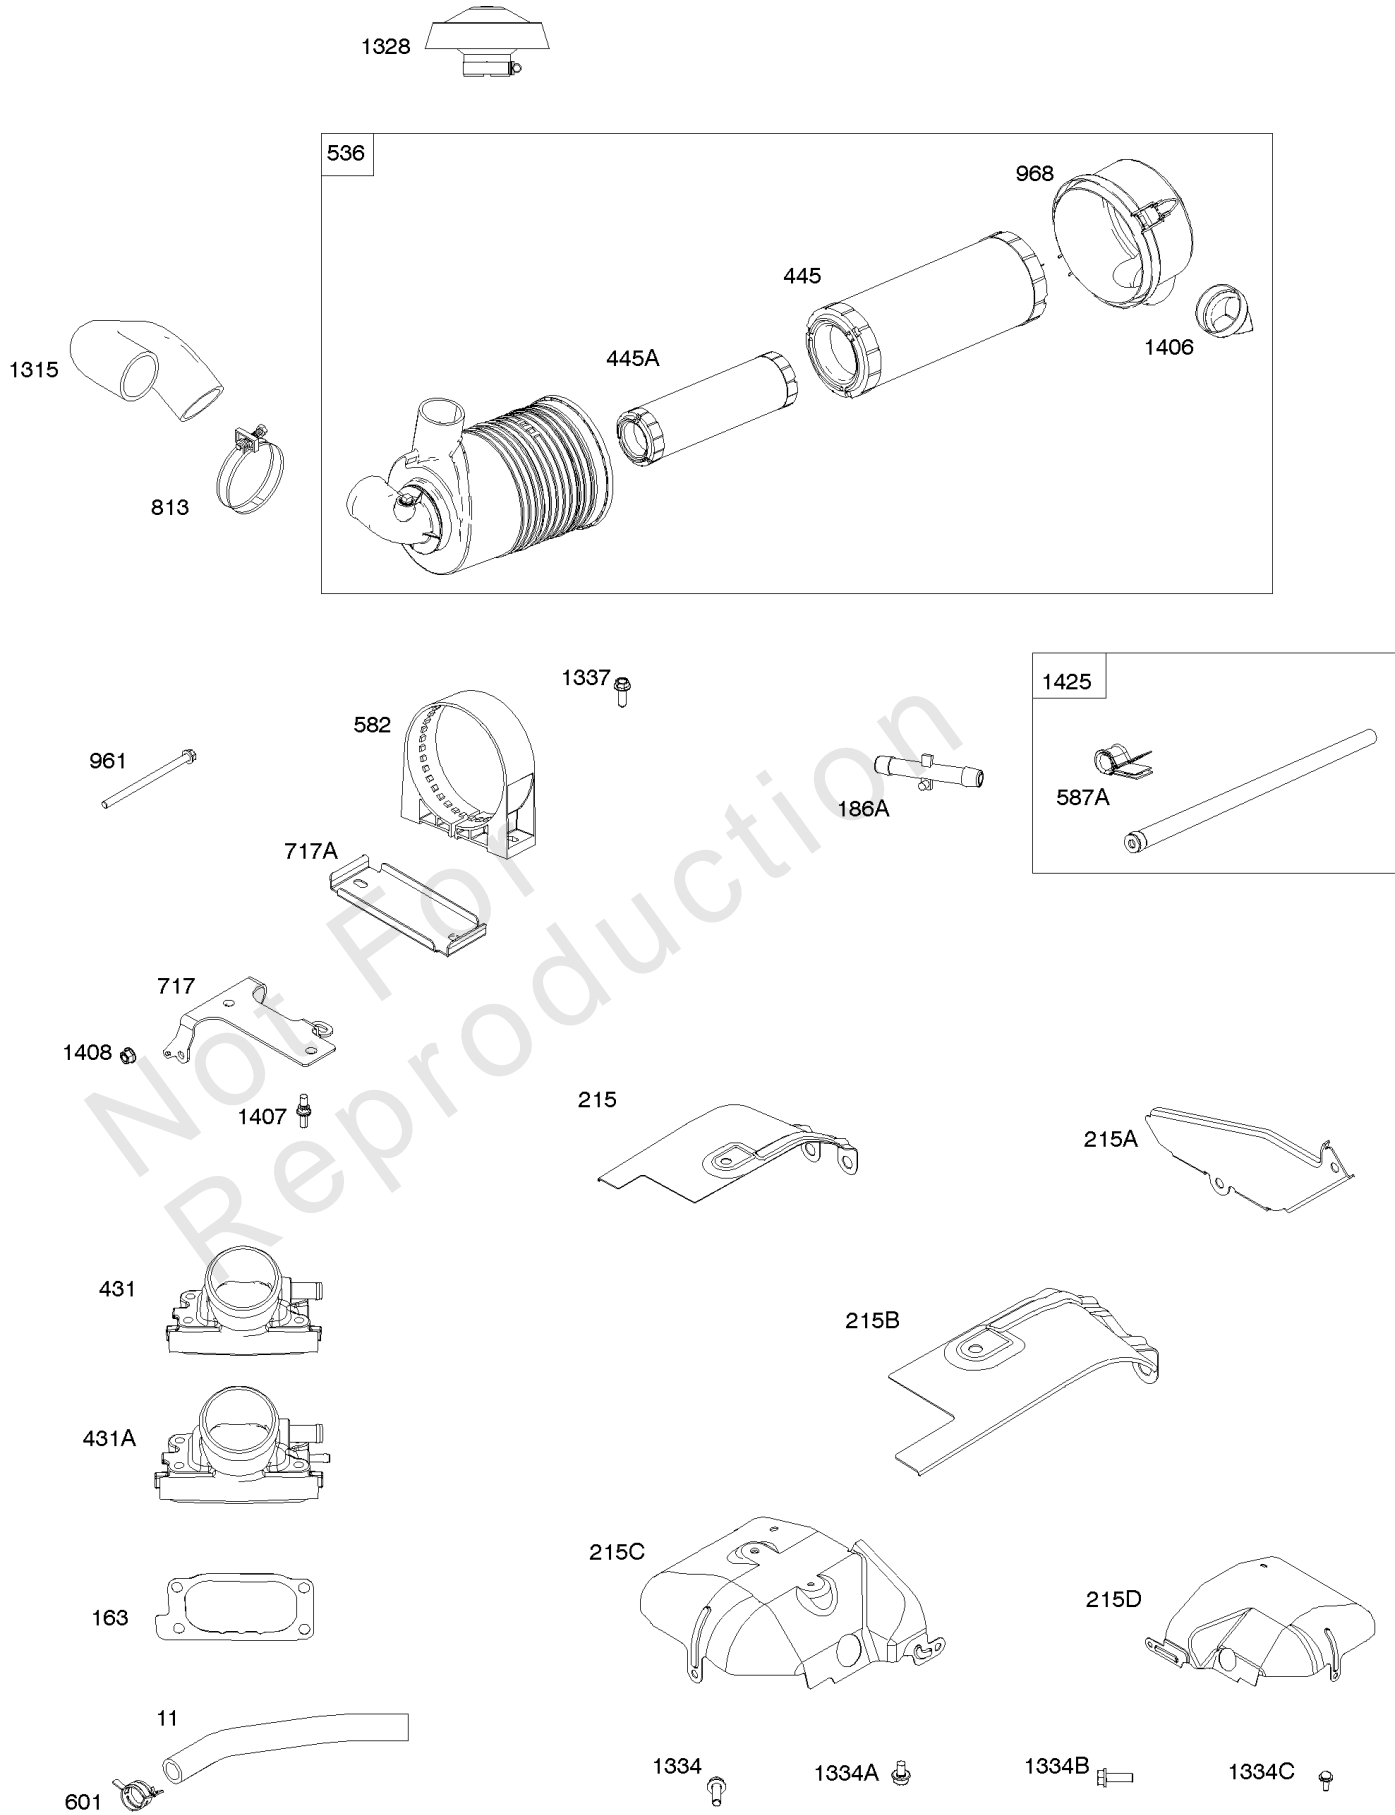

Parts Manual

Mfg. No: 541777-1110-E1

Model Components	Page
Air Cleaner, Intake Elbows, Air Guides.	4
Alternator, Starter Motor, Regulator.	6
Blower Housing, Flywheel, Rotating Screen.	8
Carburetor Overhaul Kit, Engine/Valve Gasket Set.	10
Carburetor, Fuel Supply.	12
Crankcase Cover/Sump, Crankshaft, Camshaft.	16
Cylinder Heads, Rocker Covers.	18
Cylinder, Pistons/Rings/Connecting Rods.	20
Intake Manifold, Control Bracket, Springs.	22
Replacement Engine - US & Canada.	24
Model 54-61 Engine Accessories Catalog.	25
Maintenance Kits.	26
Lubrication.	28
Oil Filter Side Outlet Mufflers.	30
Center Outlet Mufflers.	32
Starter Side Outlet Mufflers.	34
Muffler Bracket Kits.	36
Speed Control.	38
Electrical.	40
Stub Shafts.	42
Spark Arrester/Deflector.	44
Air Intake.	46
Guarding.	48
Electronic Throttle Kit.	50