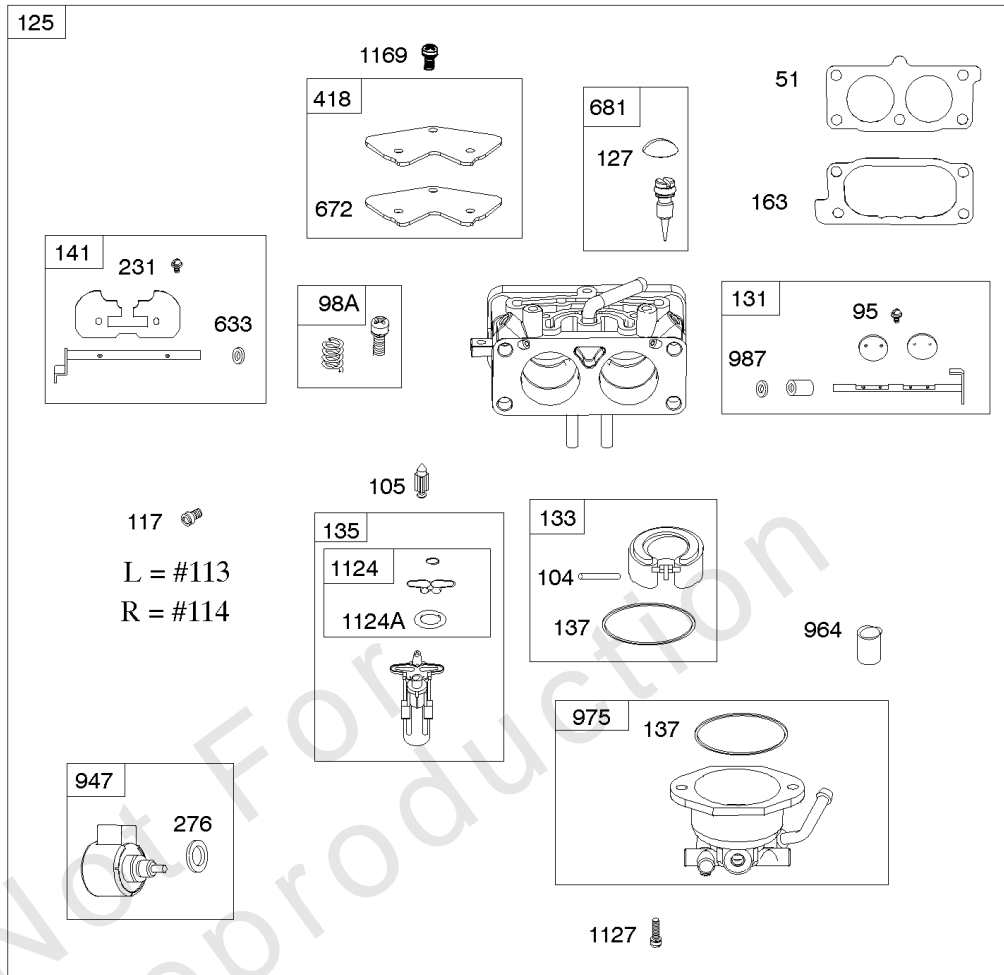

Carburetor, Fuel Supply

REF NO	PART NO	QTY	DESCRIPTION
95	690718		SCREW -(Throttle Valve)
98A	808177		KIT, Idle Speed -(Carburetor)
104	690882		PIN, Float Hinge
105	696136		VALVE, Float Needle
117	791501		JET, Main -(Standard) (Left Jet) (#113)
117	699733		JET, Main -(Standard) (Right Jet) (#114)
117A	699733S		JET, Main -(Standard) (Left Jet) (#114)
117A	792296		JET, Main -(Standard) (Right Jet) (#118)
118	843099		JET, Main -(High Altitude) (Left Jet) (#108)
118	791406		JET, Main -(High Altitude) (Right Jet) (#109)
118A	842628		JET, Main -(High Altitude) (Right Jet) (#112)
118A	843099S		JET, Main -(High Altitude) (Left Jet) (#108)
125	845278		CARBURETOR
127	844590		PLUG, Welch
131	844843		KIT, Throttle Shaft
133	841545		FLOAT, Carburetor
135	842677		TUBE, Fuel Transfer
137	841651		GASKET, Float Bowl
141	844876		KIT, Choke Shaft
163	807375		GASKET, Air Cleaner
187	844083		LINE, Fuel -(Formed Hose)
187A	791766		LINE, Fuel -(15" Long)(Cut To Required Length)
187A	791745		LINE, Fuel -(23 Inches)(Cut To Required Length)
231	690718		SCREW -(Choke Valve)
240	845125		FILTER, Fuel
276	695410		WASHER, Sealing
344	841233		SCREW -(Cable Clamp) (M6x10mm)
365	841853		SCREW -(Carburetor/Throttle Body) (M6x103mm)
385	809876		SCREW -(Fuel Pump)
385A	807084		SCREW -(Fuel Pump) (M6x14mm)
387	844088		PUMP, Fuel
387A	844527		PUMP, Fuel
418	844844		PLATE, Carburetor Cover
587	846866		CLAMP, Cable
601A	691038		CLAMP, Hose -(Black)
601B	791850		CLAMP, Hose -(Green)
633	690722		SEAL, Choke/Throttle Shaft -(Choke Shaft)