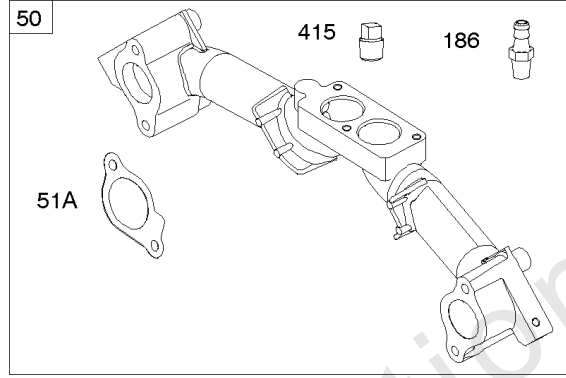

1036

1058

1319

1330

Cylinder, Pistons/Rings/Connecting Rods

REF NO	PART NO	QTY	DESCRIPTION
1	845799		CYLINDER ASSEMBLY
3	841596		SEAL, Oil -(Magneto Side)
12	846037		GASKET, Crankcase -Used After Code Date 13072100
12A	844107		GASKET, Crankcase -Used Before Code Date 13072200
12B	843969		GASKET, Crankcase -Used After Code Date 13072100
25	809790		PISTON ASSEMBLY -(Standard)
25	841931		PISTON ASSEMBLY -(.020 Oversize)
26	809972		SET, Ring -(Standard)
26	841932		SET, Ring -(.020 Oversize)
27	807351		LOCK, Piston Pin
28	807361		PIN, Piston
29	809275		ROD, Connecting
32	807363		SCREW -(Connecting Rod)
227	842534		LEVER, Governor Control
278	842122		WASHER -(Governor Control Lever)
404	809436		WASHER -(Governor Crank)
439	692154		O-RING, Oil Gallery -(Crankcase Cover/Sump or Cylinder Assembly)
439A	846027		O-RING, Oil Gallery -(Crankcase Cover/Sump or Cylinder Assembly) -Used After Code Date 13072100
490	843433		BEARING, Magneto Side
505	690238		NUT -(Governor Lever)
523	842542		DIPSTICK
562	843344		BOLT -(Governor Lever)
615A	809533		RETAINER, Governor Shaft -(Cylinder)
616	844180		CRANK, Governor
691	809287		SEAL, Governor Shaft
718	690959		PIN, Locating -(Cylinder)
718A	809508		PIN, Locating -(Cylinder Head)
718B	845925		PIN, Locating -(Cylinder)
1036	-----		Label-Emissions -(Available From A Briggs & Stratton Authorized Dealer)
1058	80006742USCN		MANUAL, Operator's
1319	794467		LABEL, Warning
1330	272144		MANUAL, Repair
1398	842191		COVER, Fuel Pump
1399	690932		SCREW -(Fuel Pump Cover)
1400	809894		SEAL, O-Ring -(Fuel Pump Cover)