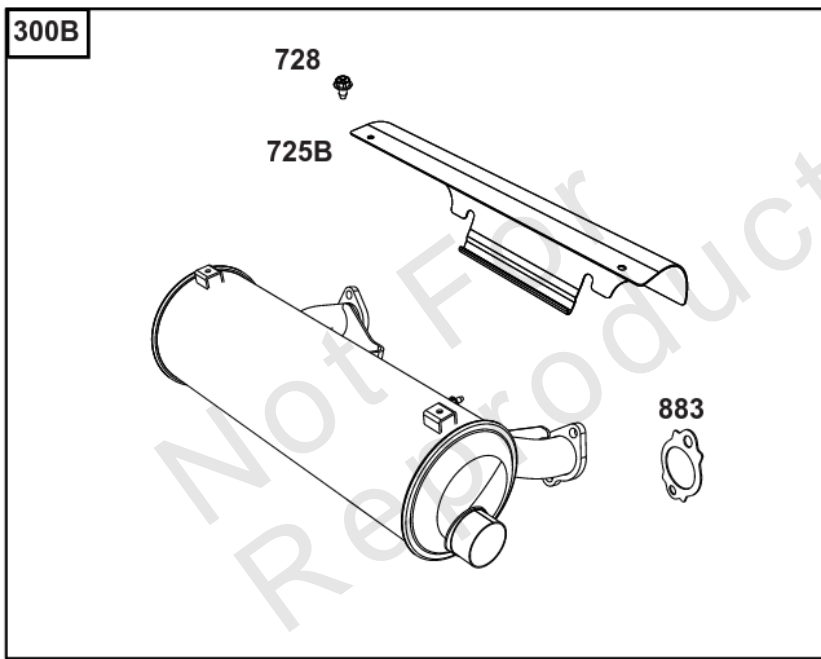

Not For
Reproduction

Lubrication

REF NO	PART NO	QTY	DESCRIPTION
186	796532	1	CONNECTOR, Hose -(Threaded Engine Block Connector for EZ-Oil Drain Hose)(Order hose separate)
239	690233	1	SWITCH, Oil Pressure -(2-4 PSI Normally-Closed Switch)
239A	491657S	1	SWITCH, Oil Pressure -(3-5 PSI Normally-Closed Switch)
239B	841281	1	SWITCH, Oil Pressure -(7-10 PSI Normally-Closed Switch)
239C	694115	1	SWITCH, Oil Pressure -(9-13 PSI Normally-Closed Switch)
239D	697049	1	SWITCH, Oil Pressure -(3-6 PSI Normally-Open Switch)
460	1761386YP	1	CONNECTOR, Filter Adapter -(Oil Drain Valve) (Fitting M14, 90 Degree 9/16 JIC)
460A	5100366SM	1	METRIC ADAPTER, M14-1 -(Threaded engine block adapter M14 to 3/8 for EZ-Oil Drain connector) (order 796532 separate)
512	594200	1	HOSE, Oil Drain -(EZ-Oil Drain Hose, 10.5") (Order threaded engine block connector separate)
512	593635	1	HOSE, Oil Drain -(EZ-Oil Drain Hose, 13.75") (Order threaded engine block connector separate)
512B	1723165SM	1	HOSE, Oil Drain, 10-1/2" Long, 3/8-18 Fittings -(10.5")
512C	5048681SM	1	HOSE, OIL DRAIN -(12.5")
517	593633	1	RETAINER, Oil Drain
1346	844802	1	VALVE, Oil Drain Shut Off
1346A	492031	1	VALVE, Oil Drain Shut Off
1505	100169		OIL-1QT VANGUARD (CASE) -(1 qt. Bottle)
1505A	100170		OIL-5QT VANGUARD (CASE) -(5 qt. Bottle)