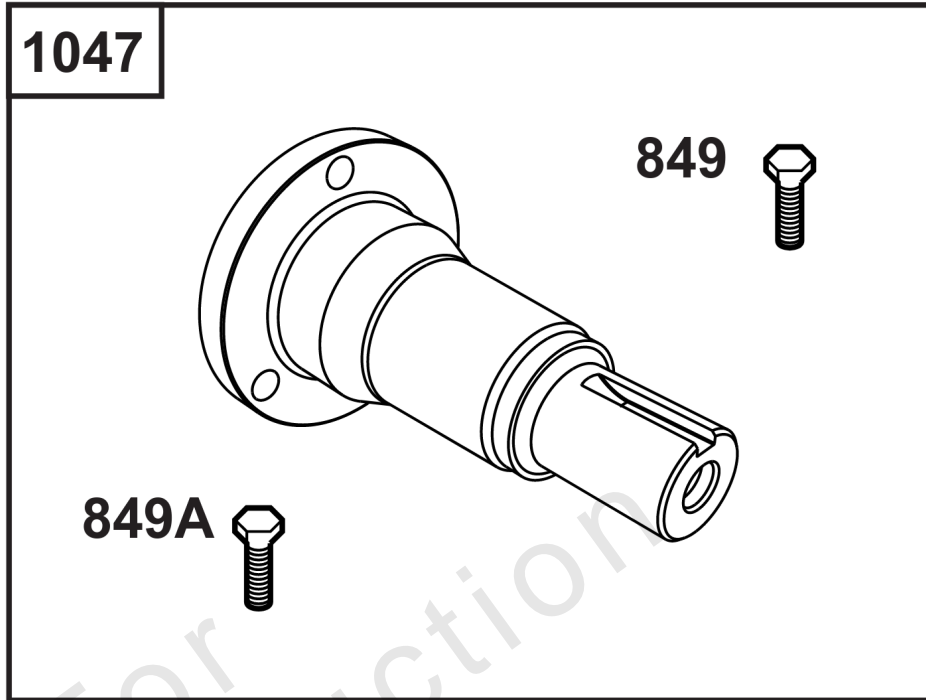

271

271A

271B

1413

493

1502

Speed Control

REF NO	PART NO	QTY	DESCRIPTION
265	691024	1	CLAMP, Casing -(Casing Clamp for Hard Casing)
265A	690798	1	CLAMP, Casing -(Casing Clamp for Soft Casing)
267	792629	1	SCREW -(Screw for Casing Clamp)
268	691025	1	CASING, Control Wire -(Wire Casing 72")
269	691026	1	WIRE, Control -(Control Wire 78")
269A	93907	1	WIRE, Control -(Control Wire 100")
270	691027	1	NUT -(Nut for Wire Casing)
271	691028	1	LEVER, Control
271A	692105	1	LEVER, Control -(Wire with "L" formed end)
271B	692541	1	LEVER, Control -(Wire with "Z" formed end)
416	595196	1	BRACKET, Throttle Cable -(Casing Clamp for Snap-In Casing)
493	842713	1	BRACKET, Mounting -(Speed Sensor)
1413	844449	1	SENSOR, Speed -(Requires 842713 Bracket and two 841233 screws)
1502	841233	2	SCREW -(Speed Sensor)

Stub Shafts

REF NO	PART NO	QTY	DESCRIPTION
849	596370	3	SCREW -(Stub Shaft)
849A	846235	3	SCREW -(Stub Shaft)
1047	841304	1	SHAFT, Stub -(Flywheel Mounted) (1-1/8" diameter, 148 mm length)
1047A	843342	1	SHAFT, Stub -(Flywheel Mounted) (1-1/8" diameter, 176 mm length)