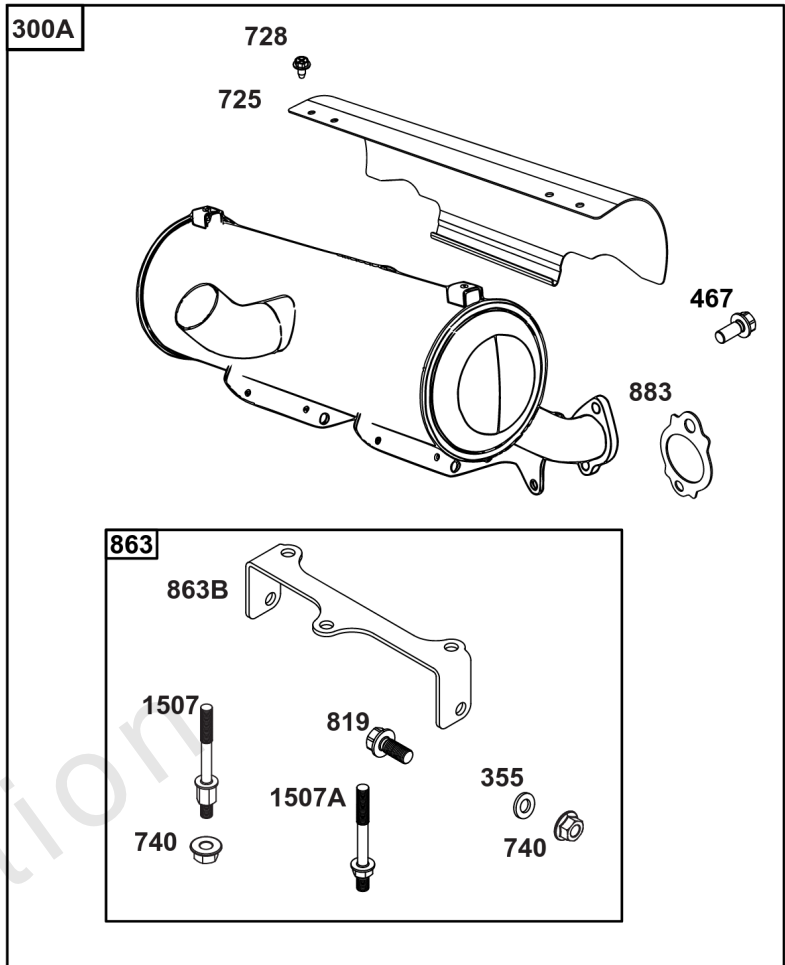

Center Outlet Mufflers

REF NO	PART NO	QTY	DESCRIPTION
22	807362	2	SCREW -(Muffler Bracket)
300	846443	1	MUFFLER -(Vertical Shaft) (Center Outlet) (304 Stainless Steel)
300A	847940	1	MUFFLER -(Vertical Shaft) (Center Outlet) (304 Stainless Steel) (Performance Muffler for 40 HP)
300B	846154	1	MUFFLER -(Horizontal Shaft) (High Mount) (Center Outlet)
300C	847922	1	MUFFLER -(Horizontal Shaft) (High Mount) (Center Outlet) (304 Stainless Steel) (Performance Muffler for 40 HP)
300D	846444	1	MUFFLER -(Horizontal Shaft) (High Mount) (Center Outlet) (304 Stainless Steel)
300E	847478	1	MUFFLER -(Horizontal Shaft) (High Mount) (Center Outlet) (O2 Sensor Port) (EFI)
355	844035	2	WASHER -(Muffler Bracket)
355A	691261	2	WASHER -(Muffler Bracket)
355B	691075	8	WASHER -(Muffler Bracket)
467	846149	4	SCREW -(Exhaust Manifold)
725	841132	1	SHIELD, Heat
725A	847229	1	SHIELD, Heat
728	692067	2	SCREW -(Heat Shield)
740	690941	5	NUT
819	692062	2	SCREW -(Muffler Bracket)
863	848296	1	BRACKET, Muffler
863A	843487	1	BRACKET, Muffler
863B	848296	1	BRACKET, Muffler
883	809872	2	GASKET, Exhaust
1507	848297	1	STUD -(Muffler Bracket)
1507A	848298	2	STUD -(Muffler Bracket)
1507B	846324	2	STUD -(Muffler Bracket)