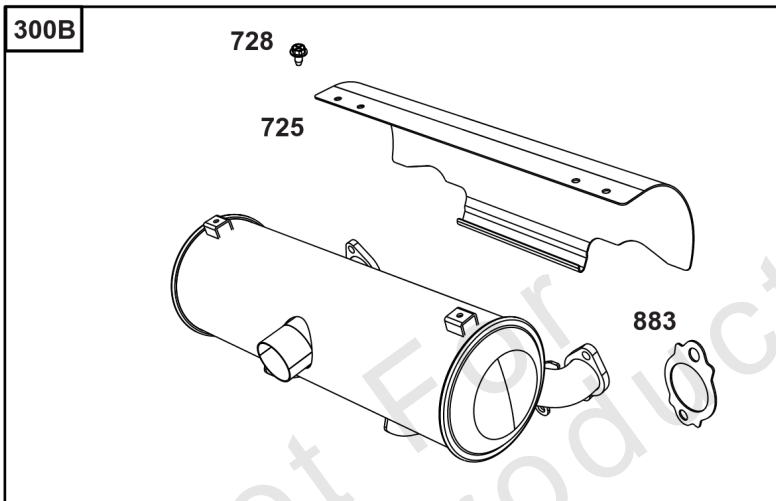

Center Outlet Mufflers

REF NO	PART NO	QTY	DESCRIPTION
22	807362	2	SCREW -(Muffler Bracket)
300	846443	1	MUFFLER -(Vertical Shaft) (Center Outlet) (304 Stainless Steel)
300A	847940	1	MUFFLER -(Vertical Shaft) (Center Outlet) (304 Stainless Steel) (Performance Muffler for 40 HP)
300B	846154	1	MUFFLER -(Horizontal Shaft) (High Mount) (Center Outlet)
300C	847922	1	MUFFLER -(Horizontal Shaft) (High Mount) (Center Outlet) (304 Stainless Steel) (Performance Muffler for 40 HP)
300D	846444	1	MUFFLER -(Horizontal Shaft) (High Mount) (Center Outlet) (304 Stainless Steel)
300E	847478	1	MUFFLER -(Horizontal Shaft) (High Mount) (Center Outlet) (O2 Sensor Port) (EFI)
355	844035	2	WASHER -(Muffler Bracket)
355A	691261	2	WASHER -(Muffler Bracket)
355B	691075	8	WASHER -(Muffler Bracket)
467	846149	4	SCREW -(Exhaust Manifold)
725	841132	1	SHIELD, Heat
725A	847229	1	SHIELD, Heat
728	692067	2	SCREW -(Heat Shield)
740	690941	5	NUT
819	692062	2	SCREW -(Muffler Bracket)
863	848296	1	BRACKET, Muffler
863A	843487	1	BRACKET, Muffler
863B	848296	1	BRACKET, Muffler
883	809872	2	GASKET, Exhaust
1507	848297	1	STUD -(Muffler Bracket)
1507A	848298	2	STUD -(Muffler Bracket)
1507B	846324	2	STUD -(Muffler Bracket)