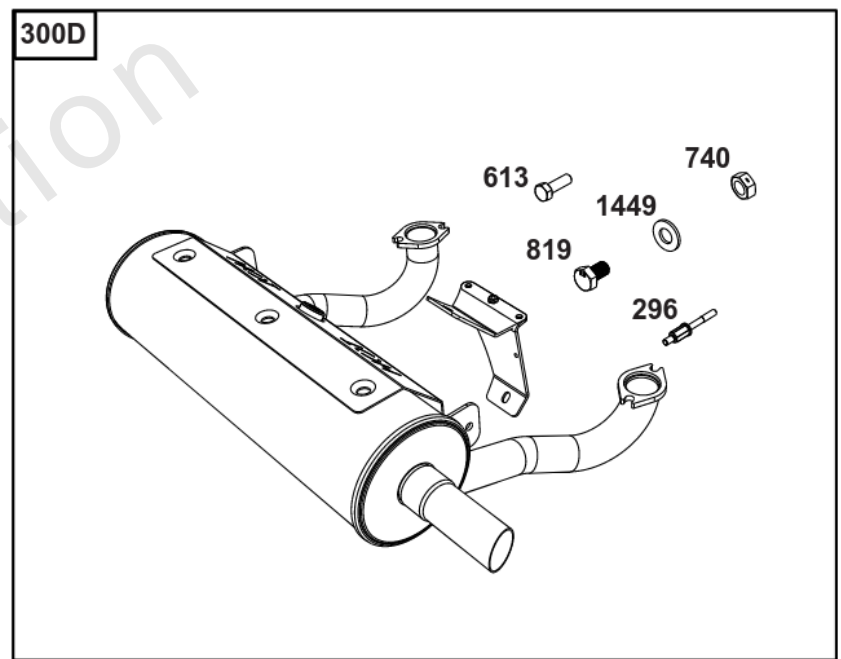

Not For
Reproduction

Lubrication

REF NO	PART NO	QTY	DESCRIPTION
186	796532	1	CONNECTOR, Hose -(Threaded Engine Block Connector for EZ-Oil Drain Hose)(Order hose separate)
239	690233	1	SWITCH, Oil Pressure -(2-4 PSI Normally-Closed Switch)
239A	491657S	1	SWITCH, Oil Pressure -(3-5 PSI Normally-Closed Switch)
239B	841281	1	SWITCH, Oil Pressure -(7-10 PSI Normally-Closed Switch)
239C	694115	1	SWITCH, Oil Pressure -(9-13 PSI Normally-Closed Switch)
239D	697049	1	SWITCH, Oil Pressure -(3-6 PSI Normally-Open Switch)
460	1761386YP	1	CONNECTOR, Filter Adapter -(Oil Drain Valve) (Fitting M14, 90 Degree 9/16 JIC)
460A	5100366SM	1	METRIC ADAPTER, M14-1 -(Threaded engine block adapter M14 to 3/8 for EZ-Oil Drain connector) (order 796532 separate)
512	594200	1	HOSE, Oil Drain -(EZ-Oil Drain Hose, 10.5") (Order threaded engine block connector separate)
512	593635	1	HOSE, Oil Drain -(EZ-Oil Drain Hose, 13.75") (Order threaded engine block connector separate)
512B	1723165SM	1	HOSE, Oil Drain, 10-1/2" Long, 3/8-18 Fittings -(10.5")
512C	5048681SM	1	HOSE, OIL DRAIN -(12.5")
517	593633	1	RETAINER, Oil Drain
1346	844802	1	VALVE, Oil Drain Shut Off
1346A	492031	1	VALVE, Oil Drain Shut Off
1505	100169		OIL-1QT VANGUARD (CASE) -(1 qt. Bottle)
1505A	100170		OIL-5QT VANGUARD (CASE) -(5 qt. Bottle)