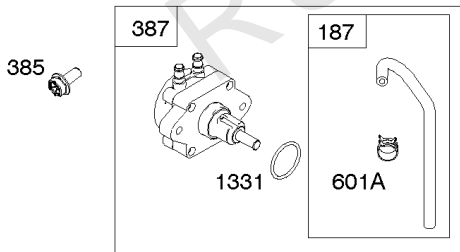

Carburetor, Fuel Supply

REF NO	PART NO	QTY	DESCRIPTION
95	690718		SCREW -(Throttle Valve)
98A	808177		KIT, Idle Speed -(Carburetor)
104	690882		PIN, Float Hinge
105	696136		VALVE, Float Needle
117	791501		JET, Main -(Standard) (Left Jet) (#113)
117	699733		JET, Main -(Standard) (Right Jet) (#114)
117A	699733S		JET, Main -(Standard) (Left Jet) (#114)
117A	792296		JET, Main -(Standard) (Right Jet) (#118)
118	843099		JET, Main -(High Altitude) (Left Jet) (#108)
118	791406		JET, Main -(High Altitude) (Right Jet) (#109)
118A	842628		JET, Main -(High Altitude) (Right Jet) (#112)
118A	843099S		JET, Main -(High Altitude) (Left Jet) (#108)
125	845278		CARBURETOR
127	844590		PLUG, Welch
131	844843		KIT, Throttle Shaft
133	841545		FLOAT, Carburetor
135	842677		TUBE, Fuel Transfer
137	841651		GASKET, Float Bowl
141	844876		KIT, Choke Shaft
163	807375		GASKET, Air Cleaner
187	844083		LINE, Fuel -(Formed Hose)
187A	791766		LINE, Fuel -(15" Long)(Cut To Required Length)
187A	791745		LINE, Fuel -(23 Inches)(Cut To Required Length)
231	690718		SCREW -(Choke Valve)
240	845125		FILTER, Fuel
276	695410		WASHER, Sealing
344	841233		SCREW -(Cable Clamp) (M6x10mm)
365	841853		SCREW -(Carburetor/Throttle Body) (M6x103mm)
385	809876		SCREW -(Fuel Pump)
385A	807084		SCREW -(Fuel Pump) (M6x14mm)
387	844088		PUMP, Fuel
387A	844527		PUMP, Fuel
418	844844		PLATE, Carburetor Cover
587	846866		CLAMP, Cable
601A	691038		CLAMP, Hose -(Black)
601B	791850		CLAMP, Hose -(Green)
633	690722		SEAL, Choke/Throttle Shaft -(Choke Shaft)