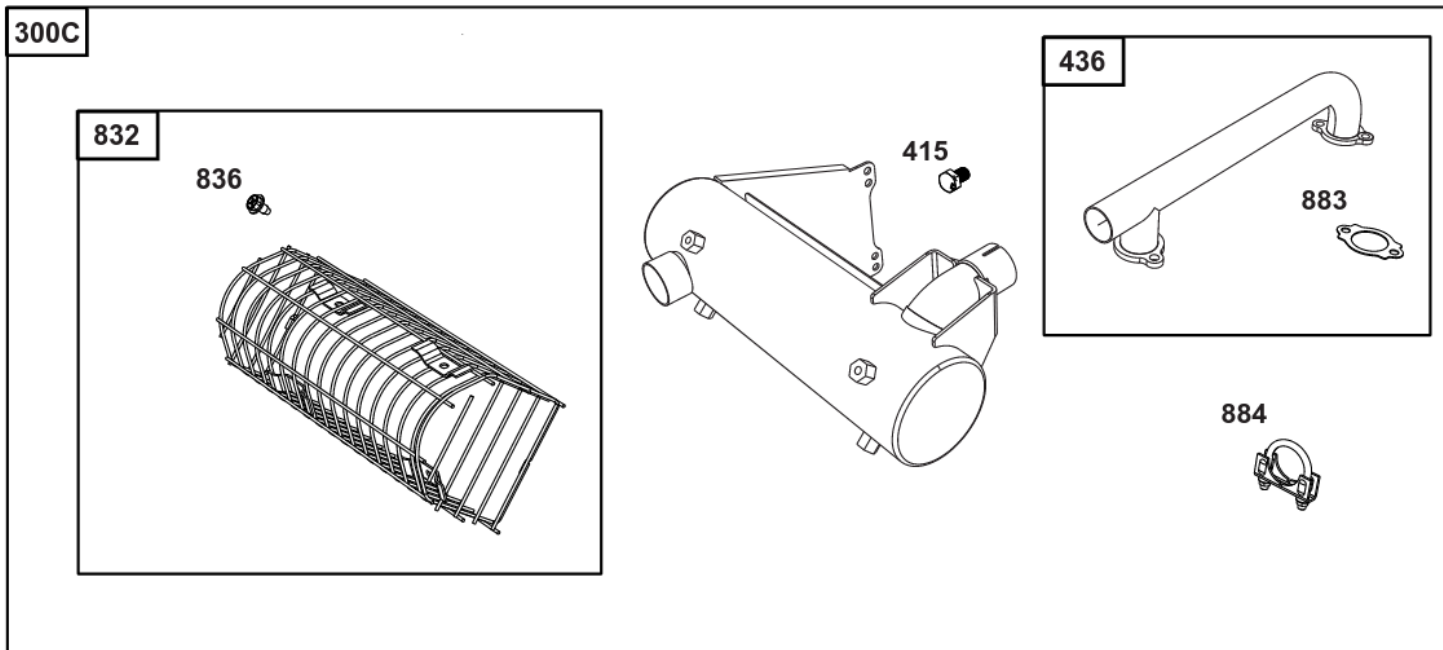

Not For
Reproduction

Lubrication

REF NO	PART NO	QTY	DESCRIPTION
186	796532	1	CONNECTOR, Hose -(Threaded Engine Block Connector for EZ-Oil Drain Hose)(Order hose separate)
239	690233	1	SWITCH, Oil Pressure -(2-4 PSI Normally-Closed Switch)
239A	491657S	1	SWITCH, Oil Pressure -(3-5 PSI Normally-Closed Switch)
239B	841281	1	SWITCH, Oil Pressure -(7-10 PSI Normally-Closed Switch)
239C	694115	1	SWITCH, Oil Pressure -(9-13 PSI Normally-Closed Switch)
239D	697049	1	SWITCH, Oil Pressure -(3-6 PSI Normally-Open Switch)
460	1761386YP	1	CONNECTOR, Filter Adapter -(Oil Drain Valve) (Fitting M14, 90 Degree 9/16 JIC)
460A	5100366SM	1	METRIC ADAPTER, M14-1 -(Threaded engine block adapter M14 to 3/8 for EZ-Oil Drain connector) (order 796532 separate)
512	594200	1	HOSE, Oil Drain -(EZ-Oil Drain Hose, 10.5") (Order threaded engine block connector separate)
512	593635	1	HOSE, Oil Drain -(EZ-Oil Drain Hose, 13.75") (Order threaded engine block connector separate)
512B	1723165SM	1	HOSE, Oil Drain, 10-1/2" Long, 3/8-18 Fittings -(10.5")
512C	5048681SM	1	HOSE, OIL DRAIN -(12.5")
517	593633	1	RETAINER, Oil Drain
1346	844802	1	VALVE, Oil Drain Shut Off
1346A	492031	1	VALVE, Oil Drain Shut Off
1505	100169		OIL-1QT VANGUARD (CASE) -(1 qt. Bottle)
1505A	100170		OIL-5QT VANGUARD (CASE) -(5 qt. Bottle)