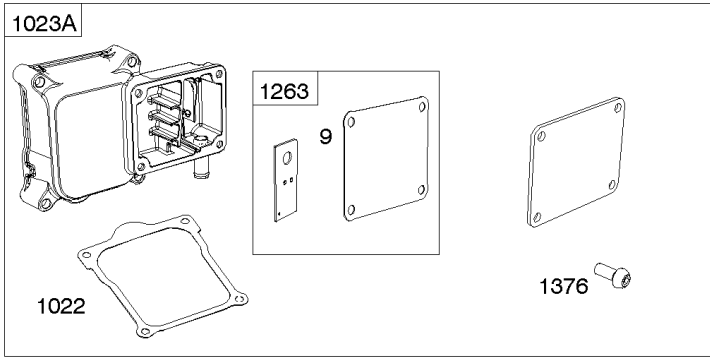

Cylinder Heads, Rocker Covers

REF NO	PART NO	QTY	DESCRIPTION
5	845588		HEAD, Cylinder -(Cylinder 1)
5A	845590		HEAD, Cylinder -(Cylinder 2)
7	809730		GASKET, Cylinder Head
9	842545		GASKET, Breather
13	809784		SCREW -(Cylinder Head)
21	843464		CAP, Oil Fill
33	844787		VALVE, Exhaust
34	843730		VALVE, Intake
35	845589		SPRING, Valve -(Intake) (Intake) (Pink)
35A	809374		SPRING, Valve -(Intake) (Intake) (White)
36	845589		SPRING, Valve -(Exhaust) (Exhaust) (Pink)
36A	809374		SPRING, Valve -(Exhaust) (Exhaust) (White)
40	844788		RETAINER, Valve
42	807683		KEEPER, Valve
45	809785		TAPPET, Valve
192	690083		ADJUSTER, Rocker Arm
337	792015		PLUG, Spark
383	19576S		WRENCH, Spark Plug
580	809894		SEAL, O-Ring -(Oil Fill Cap)
628	842547		SCREW -(Fuel Pump Bracket)
635	692076		BOOT, Spark Plug
788	844530		BRACKET, Fuel Pump
798	691492		SCREW -(Rocker Arm) (M6x30mm)
806	807362		SCREW -(Lifting Bracket) (M6x50mm)
806	807357		SCREW -(Lifting Bracket) (M6x40mm)
868	691963		SEAL, Valve
871	692057		BUSHING, Valve Guide
883	809872		GASKET, Exhaust
914	807357		SCREW -(Rocker Cover) (M6x40mm)
1022	809732		GASKET, Rocker Cover
1023B	844529		COVER, Rocker -(Rocker Cover #1)
1026	809783		ROD, Push -(Intake and Exhaust)
1029	690972		ARM, Rocker
1029A	807323		ARM, Rocker
1077	809729		BRACKET, Lifting
1077A	842616		BRACKET, Lifting
1100	791959		PIVOT, Rocker Arm
1263	842544		REED, Breather
1376	842547		SCREW -(Breather Reed Cover)
1405	690941		NUT -(Lifting Bracket)