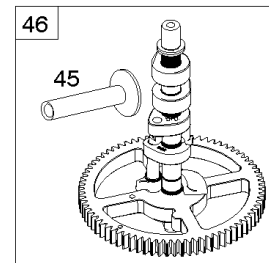

## ***Cylinder Head, Rocker Arm Cover, Intake Manifold***

<b>REF NO</b>	<b>PART NO</b>	<b>QTY</b>	<b>DESCRIPTION</b>
1026A	690982		ROD, Push -(Aluminum)
1029	690972		ARM, Rocker
1029A	807323		ARM, Rocker
1100	791959		PIVOT, Rocker Arm

## Cylinder, Crankshaft, Camshaft, Air Guides

REF NO	PART NO	QTY	DESCRIPTION
1	591696		CYLINDER ASSEMBLY
2	797673		KIT, Bushing/Seal -(Magneto Side)
3	391086S		SEAL, Oil -(Magneto Side)
8	792185		BREATHER ASSEMBLY
9	690937		GASKET, Breather
10	691108		SCREW -(Breather Assembly)
11	792184		TUBE-BREATHER
16	796855		CRANKSHAFT
24	796335		KEY, Flywheel
25	796909		PISTON ASSEMBLY -(Standard)
25	796910		PISTON ASSEMBLY -(.020 Oversize)
26	796911		SET, Ring -(Standard)
26	796912		SET, Ring -(.020 Oversize)
27	690975		LOCK, Piston Pin
28	696581		PIN, Piston -(Standard)
29	796209		ROD, Connecting
32	690976		SCREW -(Connecting Rod)
45	690977		TAPPET, Valve
46	797242		CAMSHAFT
212	695238		LINK, Throttle
227	798856		LEVER, Governor Control
250	690957		RETAINER, Breather
252	794389		COLLECTOR-OIL
306	796852		SHIELD-CYLINDER -(Cylinder #1)
306A	591666		SHIELD-CYLINDER -(Cylinder #2)
307	691003		SCREW -(Cylinder Shield)
307A	691108		SCREW -(Cylinder Shield)
377	690979		KEY, Woodruff
405	697820		SCREW -(Back Plate)
447	691003		SCREW -(Air Guide Cover)
505	691029		NUT -(Governor Control Lever)
562	690311		BOLT -(Governor Control Lever)
573	790444		PLATE, Back
718	690959		PIN, Locating
741	690980		GEAR, Timing
850	100106		SEALANT, Liquid
865	591667		COVER, Air Guide -(Valley)
1036	-----		Label-Emissions -(Available From A Briggs & Stratton Authorized Dealer)