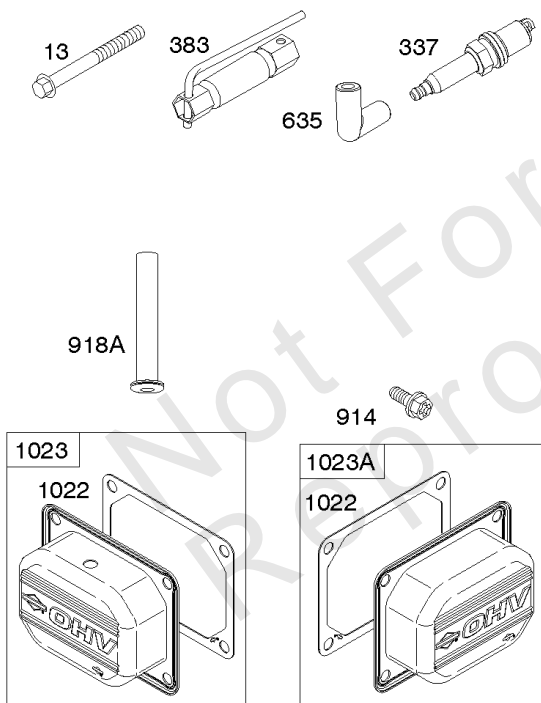

Cylinder Head, Rocker Arm Cover, Intake Manifold

Mfg. No: 49T777-0004-G1

Cylinder Head, Rocker Arm Cover, Intake Manifold

REF NO	PART NO	QTY	DESCRIPTION
5	799088		HEAD, Cylinder -(Cylinder #1)
5A	799089		HEAD, Cylinder -(Cylinder #2)
7	796851		GASKET, Cylinder Head
13	793988		SCREW -(Cylinder Head)
33	793557		VALVE, Exhaust
34	793556		VALVE, Intake
35	694865		SPRING, Valve -(Intake)
36	694865		SPRING, Valve -(Exhaust)
42	499586		KEEPER, Valve
45	690977		TAPPET, Valve
50	797503		MANIFOLD, Intake
51	796876		GASKET, Intake
51A	690949		GASKET, Intake
53	690951		STUD -(Carburetor)
54	699816		SCREW -(Intake Manifold)
122	798759		SPACER, Carburetor
163	691001		GASKET, Air Cleaner
192	690083		ADJUSTER, Rocker Arm
213	799510		BRACKET, Choke Control
337	792015		PLUG, Spark
383	19576S		WRENCH, Spark Plug
415	794903		PLUG -(Sump)
613	690341		SCREW -(Muffler)
635	692076		BOOT, Spark Plug
654	690958		NUT -(Carburetor)
798	697890		SCREW -(Rocker Arm)
868	690968		SEAL, Valve
883	690970		GASKET, Exhaust
914	691127		SCREW -(Rocker Cover)
918A	596163		HOSE, Vacuum -Used Before Code Date 19091800
918A	593641		HOSE, Vacuum -Used After Code Date 19091700
929	691003		SCREW -(Choke Control Bracket)
929A	794904		SCREW -(Choke Control Bracket)
964	799159		CAP, Connector
1022	690971		GASKET, Rocker Cover
1023	793146		COVER, Rocker -(Cylinder #1)
1023A	499600		COVER, Rocker -(Cylinder #2)
1026	690981		ROD, Push -(Steel)