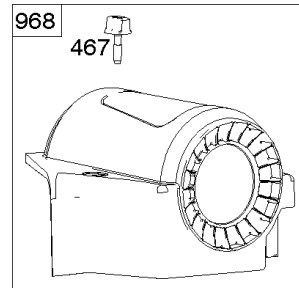

Model Components	Page
Blower Housing, Air Cleaner.	4
Carburetor, Fuel Supply.	6
Cylinder Head, Rocker Arm Cover, Intake Manifold.	10
Cylinder, Crankshaft, Camshaft, Air Guides.	14
ECU Module.	18
Engine Sump, Lubrication, Oil Cooler.	20
Engine/Valve Gasket Set, Carburetor Overhaul Kit.	22
Flywheel, Controls, Wire Harness, Alternator, Starter.	24
Replacement Engine - US & Canada.	26
Model 40, 44 & 49 Engine Accessories Catalog.	27
Maintenance Kits.	28
Engine Mounted Below Deck Mufflers.	30
Engine Mounted Above Deck Mufflers.	32
Spark Arrester/Deflector.	34
Lubrication.	36
Implement Mounted Above Deck Mufflers.	38
Exhaust/Muffler Configurations.	40
Electrical.	42
Flywheel Guards.	44
Speed Control.	46
Muffler Mounting Hardware.	48

Not For
Reproduction