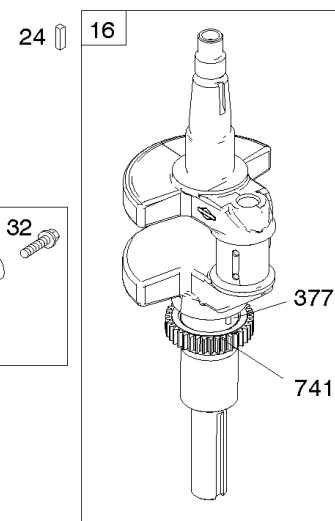

## Cylinder, Crankshaft, Camshaft, Air Guides

REF NO	PART NO	QTY	DESCRIPTION
1	591696		CYLINDER ASSEMBLY
2	797673		KIT, Bushing/Seal -(Magneto Side)
3	391086S		SEAL, Oil -(Magneto Side)
8	792185		BREATHER ASSEMBLY
9	690937		GASKET, Breather
10	691108		SCREW -(Breather Assembly)
11	792184		TUBE-BREATHER
16	796855		CRANKSHAFT
24	796335		KEY, Flywheel
25	796909		PISTON ASSEMBLY -(Standard)
25	796910		PISTON ASSEMBLY -(.020 Oversize)
26	796911		SET, Ring -(Standard)
26	796912		SET, Ring -(.020 Oversize)
27	690975		LOCK, Piston Pin
28	696581		PIN, Piston -(Standard)
29	796209		ROD, Connecting
32	690976		SCREW -(Connecting Rod)
45	690977		TAPPET, Valve
46	797242		CAMSHAFT
212	695238		LINK, Throttle
227	798856		LEVER, Governor Control
250	690957		RETAINER, Breather
252	794389		COLLECTOR-OIL
306	796852		SHIELD-CYLINDER -(Cylinder #1)
306A	591666		SHIELD-CYLINDER -(Cylinder #2)
307	691003		SCREW -(Cylinder Shield)
307A	691108		SCREW -(Cylinder Shield)
377	690979		KEY, Woodruff
405	697820		SCREW -(Back Plate)
447	691003		SCREW -(Air Guide Cover)
505	691029		NUT -(Governor Control Lever)
562	690311		BOLT -(Governor Control Lever)
573	790444		PLATE, Back
718	690959		PIN, Locating
741	690980		GEAR, Timing
850	100106		SEALANT, Liquid
865	591667		COVER, Air Guide -(Valley)
1036	-----		Label-Emissions -(Available From A Briggs & Stratton Authorized Dealer)

## ***Cylinder, Crankshaft, Camshaft, Air Guides***

---

<b>REF NO</b>	<b>PART NO</b>	<b>QTY</b>	<b>DESCRIPTION</b>
1058	279348TRI		MANUAL, Operator's
1319	794467		LABEL, Warning
1319A	797669		LABEL, Warning