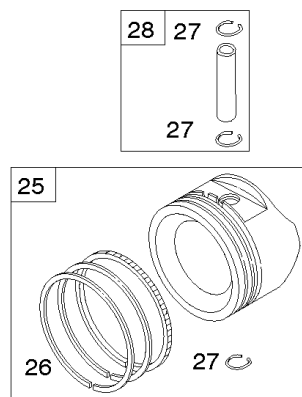

## Cylinder, Crankshaft, Camshaft, Air Guides

REF NO	PART NO	QTY	DESCRIPTION
1	591696		CYLINDER ASSEMBLY
2	797673		KIT, Bushing/Seal -(Magneto Side)
3	391086S		SEAL, Oil -(Magneto Side)
8	792185		BREATHER ASSEMBLY
9	690937		GASKET, Breather
10	691108		SCREW -(Breather Assembly)
11	792184		TUBE-BREATHER
16	796855		CRANKSHAFT
24	796335		KEY, Flywheel
25	796909		PISTON ASSEMBLY -(Standard)
25	796910		PISTON ASSEMBLY -(.020 Oversize)
26	796911		SET, Ring -(Standard)
26	796912		SET, Ring -(.020 Oversize)
27	690975		LOCK, Piston Pin
28	696581		PIN, Piston -(Standard)
29	796209		ROD, Connecting
32	690976		SCREW -(Connecting Rod)
45	690977		TAPPET, Valve
46	797242		CAMSHAFT
212	695238		LINK, Throttle
227	798856		LEVER, Governor Control
250	690957		RETAINER, Breather
252	794389		COLLECTOR-OIL
306	796852		SHIELD-CYLINDER -(Cylinder #1)
306A	591666		SHIELD-CYLINDER -(Cylinder #2)
307	691003		SCREW -(Cylinder Shield)
307A	691108		SCREW -(Cylinder Shield)
377	690979		KEY, Woodruff
405	697820		SCREW -(Back Plate)
447	691003		SCREW -(Air Guide Cover)
505	691029		NUT -(Governor Control Lever)
562	690311		BOLT -(Governor Control Lever)
573	790444		PLATE, Back
718	690959		PIN, Locating
741	690980		GEAR, Timing
850	100106		SEALANT, Liquid
865	591667		COVER, Air Guide -(Valley)
1036	-----		Label-Emissions -(Available From A Briggs & Stratton Authorized Dealer)

## ***Cylinder, Crankshaft, Camshaft, Air Guides***

---

<b>REF NO</b>	<b>PART NO</b>	<b>QTY</b>	<b>DESCRIPTION</b>
1058	279348TRI		MANUAL, Operator's
1319	794467		LABEL, Warning
1319A	797669		LABEL, Warning