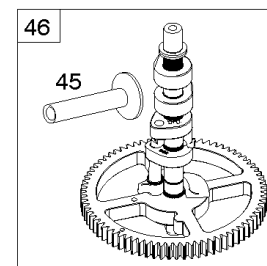

## Cylinder, Crankshaft, Camshaft, Air Guides

REF NO	PART NO	QTY	DESCRIPTION
1	591696		CYLINDER ASSEMBLY
2	797673		KIT, Bushing/Seal -(Magneto Side)
3	391086S		SEAL, Oil -(Magneto Side)
8	792185		BREATHER ASSEMBLY
9	690937		GASKET, Breather
10	691108		SCREW -(Breather Assembly)
11	792184		TUBE-BREATHER
16	796855		CRANKSHAFT
24	796335		KEY, Flywheel
25	796909		PISTON ASSEMBLY -(Standard)
25	796910		PISTON ASSEMBLY -(.020 Oversize)
26	796911		SET, Ring -(Standard)
26	796912		SET, Ring -(.020 Oversize)
27	690975		LOCK, Piston Pin
28	696581		PIN, Piston -(Standard)
29	796209		ROD, Connecting
32	690976		SCREW -(Connecting Rod)
45	690977		TAPPET, Valve
46	797242		CAMSHAFT
212	695238		LINK, Throttle
227	798856		LEVER, Governor Control
250	690957		RETAINER, Breather
252	794389		COLLECTOR-OIL
306	796852		SHIELD-CYLINDER -(Cylinder #1)
306A	591666		SHIELD-CYLINDER -(Cylinder #2)
307	691003		SCREW -(Cylinder Shield)
307A	691108		SCREW -(Cylinder Shield)
377	690979		KEY, Woodruff
405	697820		SCREW -(Back Plate)
447	691003		SCREW -(Air Guide Cover)
505	691029		NUT -(Governor Control Lever)
562	690311		BOLT -(Governor Control Lever)
573	790444		PLATE, Back
718	690959		PIN, Locating
741	690980		GEAR, Timing
850	100106		SEALANT, Liquid
865	591667		COVER, Air Guide -(Valley)
1036	-----		Label-Emissions -(Available From A Briggs & Stratton Authorized Dealer)

## ***Cylinder, Crankshaft, Camshaft, Air Guides***

---

<b>REF NO</b>	<b>PART NO</b>	<b>QTY</b>	<b>DESCRIPTION</b>
1058	279348TRI		MANUAL, Operator's
1319	794467		LABEL, Warning
1319A	797669		LABEL, Warning