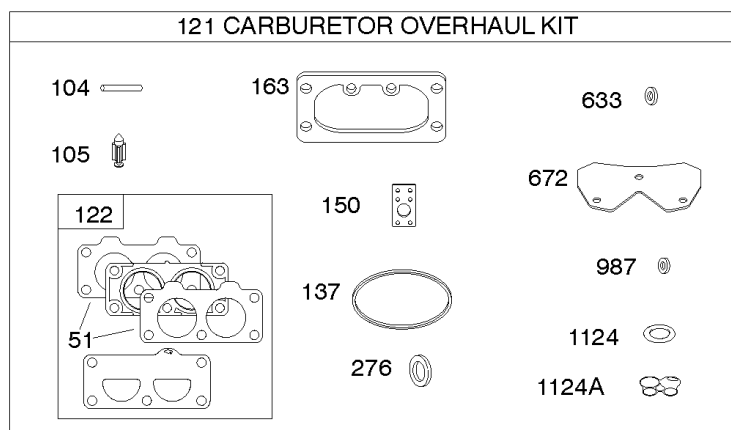

Not For Reproduction

Engine/Valve Gasket Set, Carburetor Overhaul Kit

REF NO	PART NO	QTY	DESCRIPTION
3	391086S		SEAL, Oil -(Magneto Side)
7	796851		GASKET, Cylinder Head
9	690937		GASKET, Breather
12	591911		GASKET, Crankcase
20	795387		SEAL, Oil -(PTO Side)
51	796876		GASKET, Intake
51A	690949		GASKET, Intake
104	694918		PIN, Float Hinge
105	808798		VALVE, Float Needle
121	799132		KIT, Carburetor Overhaul
122	798759		SPACER, Carburetor
137	690994		GASKET, Float Bowl
150	841649		GASKET, Nozzle
163	691001		GASKET, Air Cleaner
276	695410		WASHER, Sealing
358	799117		GASKET SET, Engine
524	691032		SEAL, O-Ring
633	690722		SEAL, Choke/Throttle Shaft
672	690234		GASKET, Carburetor Plate
691	790574		SEAL, Governor Shaft
842	691031		SEAL, O-Ring -(Dipstick Tube)
868	690968		SEAL, Valve
883	690970		GASKET, Exhaust
943	796222		SEAL, O-Ring -(Oil Pump Cover)
987	808183		SEAL, Choke/Throttle Shaft
1022	690971		GASKET, Rocker Cover
1095	694013		GASKET SET, Valve
1124	690988		SEAL, O-Ring -(Fuel Transfer Tube)
1124A	841653		SEAL, O-Ring -(Fuel Transfer Tube)