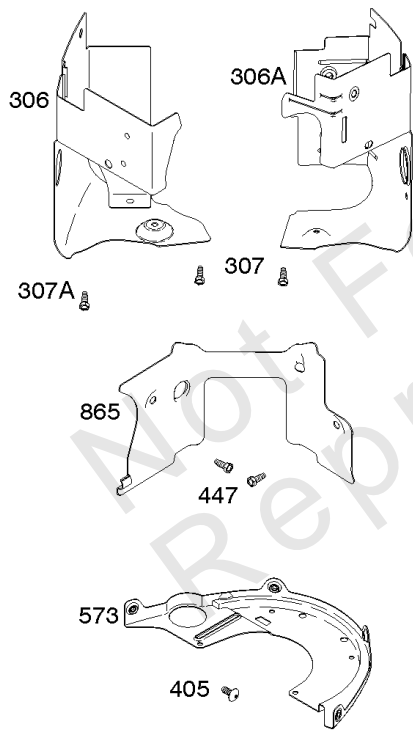

## Cylinder, Crankshaft, Camshaft, Air Guides

REF NO	PART NO	QTY	DESCRIPTION
1	591696		CYLINDER ASSEMBLY
2	797673		KIT, Bushing/Seal -(Magneto Side)
3	391086S		SEAL, Oil -(Magneto Side)
8	792185		BREATHER ASSEMBLY
9	690937		GASKET, Breather
10	691108		SCREW -(Breather Assembly)
11	792184		TUBE-BREATHER
16	796855		CRANKSHAFT
24	796335		KEY, Flywheel
25	796909		PISTON ASSEMBLY -(Standard)
25	796910		PISTON ASSEMBLY -(.020 Oversize)
26	796911		SET, Ring -(Standard)
26	796912		SET, Ring -(.020 Oversize)
27	690975		LOCK, Piston Pin
28	696581		PIN, Piston -(Standard)
29	796209		ROD, Connecting
32	690976		SCREW -(Connecting Rod)
45	690977		TAPPET, Valve
46	797242		CAMSHAFT
212	695238		LINK, Throttle
227	798856		LEVER, Governor Control
250	690957		RETAINER, Breather
252	794389		COLLECTOR-OIL
306	796852		SHIELD-CYLINDER -(Cylinder #1)
306A	591666		SHIELD-CYLINDER -(Cylinder #2)
307	691003		SCREW -(Cylinder Shield)
307A	691108		SCREW -(Cylinder Shield)
377	690979		KEY, Woodruff
405	697820		SCREW -(Back Plate)
447	691003		SCREW -(Air Guide Cover)
505	691029		NUT -(Governor Control Lever)
562	690311		BOLT -(Governor Control Lever)
573	790444		PLATE, Back
718	690959		PIN, Locating
741	690980		GEAR, Timing
850	100106		SEALANT, Liquid
865	591667		COVER, Air Guide -(Valley)
1036	-----		Label-Emissions -(Available From A Briggs & Stratton Authorized Dealer)

## ***Cylinder, Crankshaft, Camshaft, Air Guides***

---

<b>REF NO</b>	<b>PART NO</b>	<b>QTY</b>	<b>DESCRIPTION</b>
1058	279348TRI		MANUAL, Operator's
1319	794467		LABEL, Warning
1319A	797669		LABEL, Warning