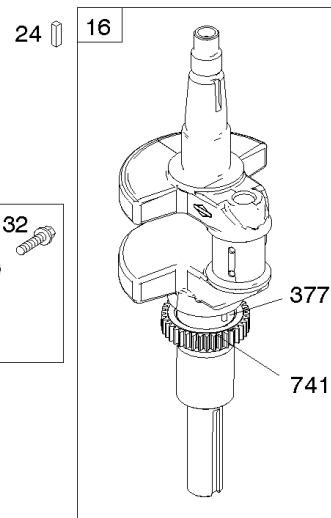

## ***Cylinder Head, Rocker Arm Cover, Intake Manifold***

<b>REF NO</b>	<b>PART NO</b>	<b>QTY</b>	<b>DESCRIPTION</b>
1026A	690982		ROD, Push -(Aluminum)
1029	690972		ARM, Rocker
1029A	807323		ARM, Rocker
1100	791959		PIVOT, Rocker Arm

## Cylinder, Crankshaft, Camshaft, Air Guides

REF NO	PART NO	QTY	DESCRIPTION
1	591696		CYLINDER ASSEMBLY
2	797673		KIT, Bushing/Seal -(Magneto Side)
3	391086S		SEAL, Oil -(Magneto Side)
8	792185		BREATHER ASSEMBLY
9	690937		GASKET, Breather
10	691108		SCREW -(Breather Assembly)
11	792184		TUBE-BREATHER
16	796855		CRANKSHAFT
24	796335		KEY, Flywheel
25	796909		PISTON ASSEMBLY -(Standard)
25	796910		PISTON ASSEMBLY -(.020 Oversize)
26	796911		SET, Ring -(Standard)
26	796912		SET, Ring -(.020 Oversize)
27	690975		LOCK, Piston Pin
28	696581		PIN, Piston -(Standard)
29	796209		ROD, Connecting
32	690976		SCREW -(Connecting Rod)
45	690977		TAPPET, Valve
46	797242		CAMSHAFT
212	695238		LINK, Throttle
227	798856		LEVER, Governor Control
250	690957		RETAINER, Breather
252	794389		COLLECTOR-OIL
306	796852		SHIELD-CYLINDER -(Cylinder #1)
306A	591666		SHIELD-CYLINDER -(Cylinder #2)
307	691003		SCREW -(Cylinder Shield)
307A	691108		SCREW -(Cylinder Shield)
377	690979		KEY, Woodruff
405	697820		SCREW -(Back Plate)
447	691003		SCREW -(Air Guide Cover)
505	691029		NUT -(Governor Control Lever)
562	690311		BOLT -(Governor Control Lever)
573	790444		PLATE, Back
718	690959		PIN, Locating
741	690980		GEAR, Timing
850	100106		SEALANT, Liquid
865	591667		COVER, Air Guide -(Valley)
1036	-----		Label-Emissions -(Available From A Briggs & Stratton Authorized Dealer)