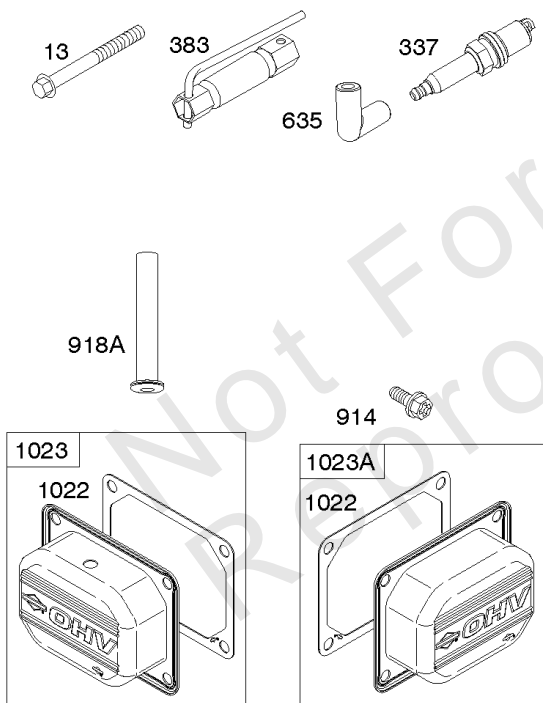

Carburetor, Fuel Supply

REF NO	PART NO	QTY	DESCRIPTION
51A	690949		GASKET, Intake
93	845864		BUSHING, Throttle Shaft
95	690718		SCREW -(Throttle Valve)
98	699721		KIT, Idle Speed
104	694918		PIN, Float Hinge
105	808798		VALVE, Float Needle
108	699723		VALVE, Choke
117	842082		JET, Main -(Standard)
118	842081		JET, Main -(High Altitude)
122	798759		SPACER, Carburetor
125	799511		CARBURETOR
130	796875		VALVE, Throttle
131	796872		KIT, Throttle Shaft
133	699724		FLOAT, Carburetor
135	699729		TUBE, Fuel Transfer
137	690994		GASKET, Float Bowl
141	799112		KIT, Choke Shaft
142	796871		NOZZLE, Carburetor
150	841649		GASKET, Nozzle
163	691001		GASKET, Air Cleaner
186A	799158		CONNECTOR, Hose -(EVAP)
186B	845141		CONNECTOR, Hose -(EVAP)
187	791766		LINE, Fuel -(Cut To Required Length)
217	799771		SPRING, Choke Return
231	690718		SCREW -(Choke Valve)
240	695666		FILTER, Fuel
276	695410		WASHER, Sealing
385	797409		SCREW -(Fuel Pump) (Fuel Pump Mounted To Blower Housing)
387	808656		PUMP, Fuel
418	795912		PLATE, Carburetor Cover
601	691038		CLAMP, Hose
633	690722		SEAL, Choke/Throttle Shaft
672	690234		GASKET, Carburetor Plate
918	799160		HOSE, Vacuum
947	798779		SOLENOID, Fuel
964	799159		CAP, Connector
975	799114		BOWL, Float
987	808183		SEAL, Choke/Throttle Shaft
1124	690988		SEAL, O-Ring -(Fuel Transfer Tube)
1124A	841653		SEAL, O-Ring -(Fuel Transfer Tube)
1126	690991		SCREW -(Fuel Transfer Tube)
1127	695407		SCREW -(Float Bowl) (Float Bowl to Carburetor Body)
1128	690990		SCREW -(Carburetor Nozzle)

Carburetor, Fuel Supply

REF NO	PART NO	QTY	DESCRIPTION
1169	690990		SCREW -(Carburetor Cover Plate)

Not For Reproduction

Cylinder Head, Rocker Arm Cover, Intake Manifold

Mfg. No: 49T777-0003-G1

Cylinder Head, Rocker Arm Cover, Intake Manifold