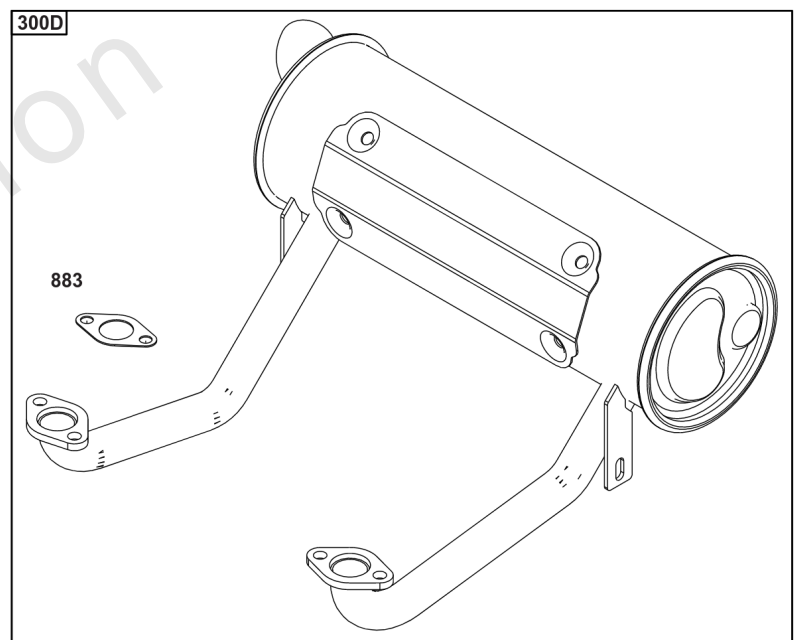

Implement Mounted Above Deck Mufflers

Implement Mounted Above Deck Mufflers

REF NO	PART NO	QTY	DESCRIPTION
300A	594585	1	MUFFLER -(Oil Filter Side Outlet) (Implement Supported) (O2 Sensor Port)
300B	595134	1	MUFFLER -(Oil Filter Side Outlet) (O2 Sensor Port)
300C	595135	1	MUFFLER -(Starter Side Outlet) (O2 Sensor Port)
300D	595136	1	MUFFLER -(Oil Filter Side Outlet)
264	703465	4	NUT, 5/16-18, GR5 -(Muffler Adapter)
355	5025292SM	4	WASHER, 5/16" GD.9 FL -(Muffler Bracket)
355A	5025155SM	2	WASHER, 5/16 -(Muffler Bracket)
415	596859	1	PLUG -(O2 Sensor Port)
437	703585	4	CAPSCREW, 5/16-18X1 -(Exhaust Manifold)
740	703164	2	NUT -(Muffler Bracket)
740A	703115	2	NUT -(Muffler Bracket)
819	690341	4	SCREW -(Muffler Bracket)
863	597480	1	BRACKET, Muffler
883	594365	2	GASKET, Exhaust
883A	690970	2	GASKET, Exhaust
1176	690941	4	NUT -(Exhaust Manifold)
1317	703116	4	LCKWSHR -(Exhaust Manifold)