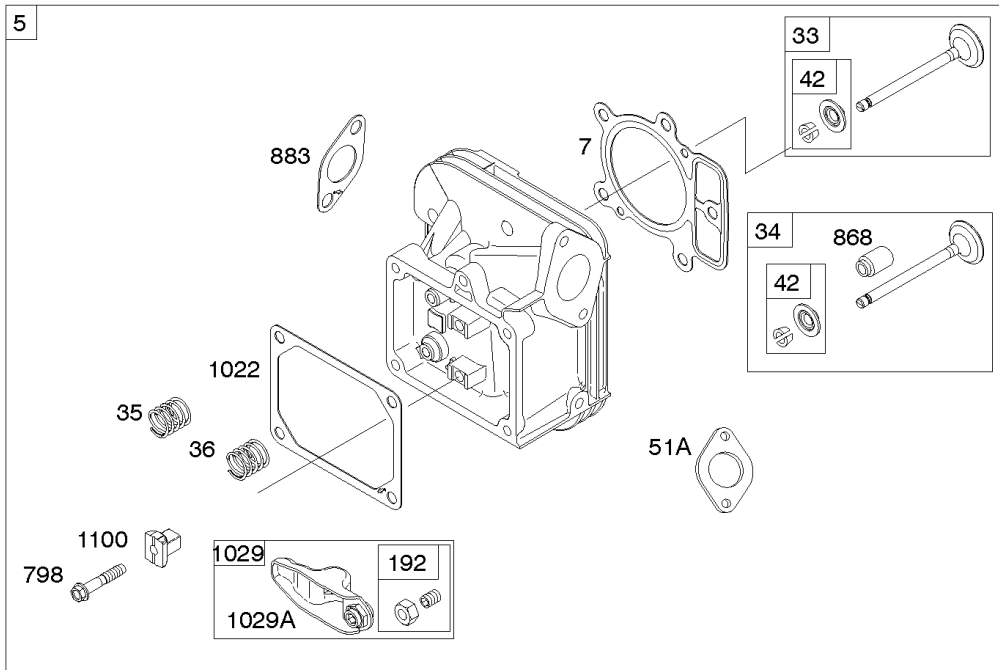

Carburetor, Fuel Supply

REF NO	PART NO	QTY	DESCRIPTION
51A	690949		GASKET, Intake
93	845864		BUSHING, Throttle Shaft
95	690718		SCREW -(Throttle Valve)
98	699721		KIT, Idle Speed
104	694918		PIN, Float Hinge
105	808798		VALVE, Float Needle
108	699723		VALVE, Choke
117	842082		JET, Main -(Standard)
118	842081		JET, Main -(High Altitude)
122	798759		SPACER, Carburetor
125	799511		CARBURETOR
130	796875		VALVE, Throttle
131	796872		KIT, Throttle Shaft
133	699724		FLOAT, Carburetor
135	699729		TUBE, Fuel Transfer
137	690994		GASKET, Float Bowl
141	799112		KIT, Choke Shaft
142	796871		NOZZLE, Carburetor
150	841649		GASKET, Nozzle
163	691001		GASKET, Air Cleaner
186A	799158		CONNECTOR, Hose -(EVAP)
186B	845141		CONNECTOR, Hose -(EVAP)
187	791766		LINE, Fuel -(Cut To Required Length)
217	799771		SPRING, Choke Return
231	690718		SCREW -(Choke Valve)
240	695666		FILTER, Fuel
276	695410		WASHER, Sealing
385	797409		SCREW -(Fuel Pump) (Fuel Pump Mounted To Blower Housing)
387	808656		PUMP, Fuel
418	795912		PLATE, Carburetor Cover
601	691038		CLAMP, Hose
633	690722		SEAL, Choke/Throttle Shaft
672	690234		GASKET, Carburetor Plate
918	799160		HOSE, Vacuum
947	798779		SOLENOID, Fuel
964	799159		CAP, Connector
975	799114		BOWL, Float
987	808183		SEAL, Choke/Throttle Shaft
1124	690988		SEAL, O-Ring -(Fuel Transfer Tube)
1124A	841653		SEAL, O-Ring -(Fuel Transfer Tube)
1126	690991		SCREW -(Fuel Transfer Tube)
1127	695407		SCREW -(Float Bowl) (Float Bowl to Carburetor Body)
1128	690990		SCREW -(Carburetor Nozzle)

Carburetor, Fuel Supply

REF NO	PART NO	QTY	DESCRIPTION
1169	690990		SCREW -(Carburetor Cover Plate)

Not For Reproduction

Cylinder Head, Rocker Arm Cover, Intake Manifold

Mfg. No: 49T777-0003-G1

Cylinder Head, Rocker Arm Cover, Intake Manifold