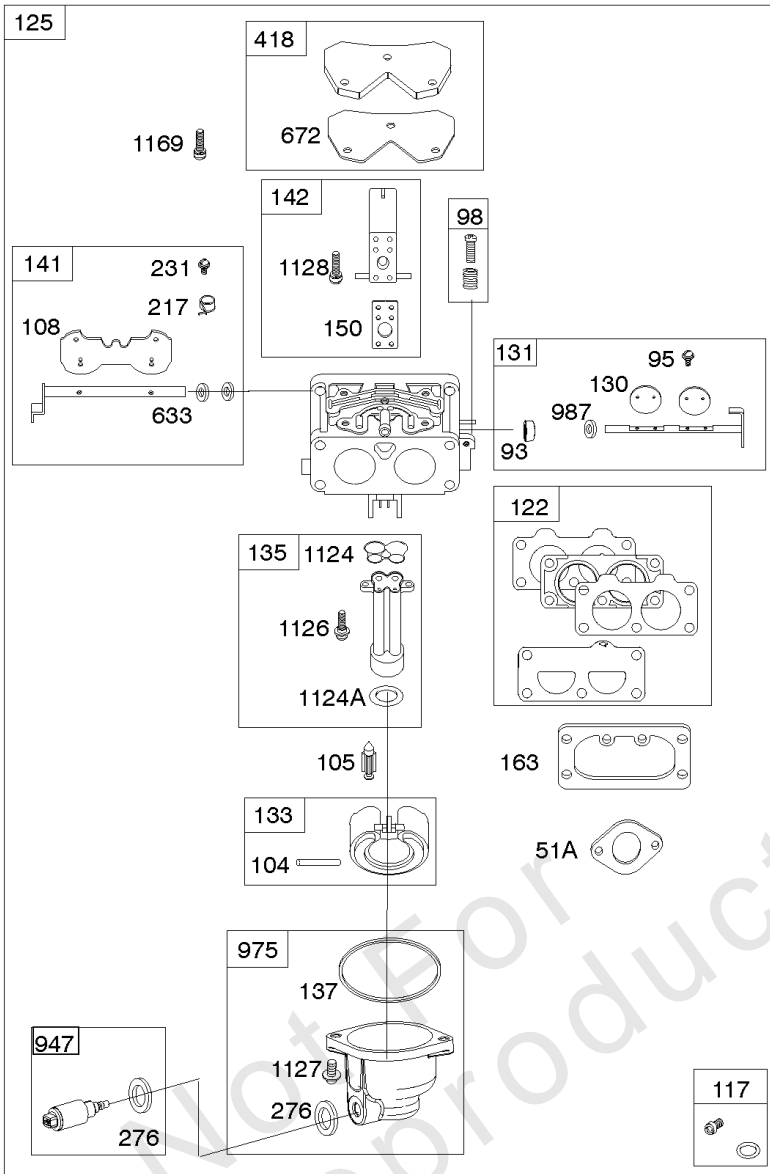

Carburetor, Fuel Supply

REF NO	PART NO	QTY	DESCRIPTION
51A	690949		GASKET, Intake
93	845864		BUSHING, Throttle Shaft
95	690718		SCREW -(Throttle Valve)
98	699721		KIT, Idle Speed
104	694918		PIN, Float Hinge
105	808798		VALVE, Float Needle
108	699723		VALVE, Choke
117	842082		JET, Main -(Standard)
118	842081		JET, Main -(High Altitude)
122	798759		SPACER, Carburetor
125	799511		CARBURETOR
130	796875		VALVE, Throttle
131	796872		KIT, Throttle Shaft
133	699724		FLOAT, Carburetor
135	699729		TUBE, Fuel Transfer
137	690994		GASKET, Float Bowl
141	799112		KIT, Choke Shaft
142	796871		NOZZLE, Carburetor
150	841649		GASKET, Nozzle
163	691001		GASKET, Air Cleaner
186A	799158		CONNECTOR, Hose -(EVAP)
186B	845141		CONNECTOR, Hose -(EVAP)
187	791766		LINE, Fuel -(Cut To Required Length)
217	799771		SPRING, Choke Return
231	690718		SCREW -(Choke Valve)
240	695666		FILTER, Fuel
276	695410		WASHER, Sealing
385	797409		SCREW -(Fuel Pump) (Fuel Pump Mounted To Blower Housing)
387	808656		PUMP, Fuel
418	795912		PLATE, Carburetor Cover
601	691038		CLAMP, Hose
633	690722		SEAL, Choke/Throttle Shaft
672	690234		GASKET, Carburetor Plate
918	799160		HOSE, Vacuum
947	798779		SOLENOID, Fuel
964	799159		CAP, Connector
975	799114		BOWL, Float
987	808183		SEAL, Choke/Throttle Shaft
1124	690988		SEAL, O-Ring -(Fuel Transfer Tube)
1124A	841653		SEAL, O-Ring -(Fuel Transfer Tube)
1126	690991		SCREW -(Fuel Transfer Tube)
1127	695407		SCREW -(Float Bowl) (Float Bowl to Carburetor Body)
1128	690990		SCREW -(Carburetor Nozzle)