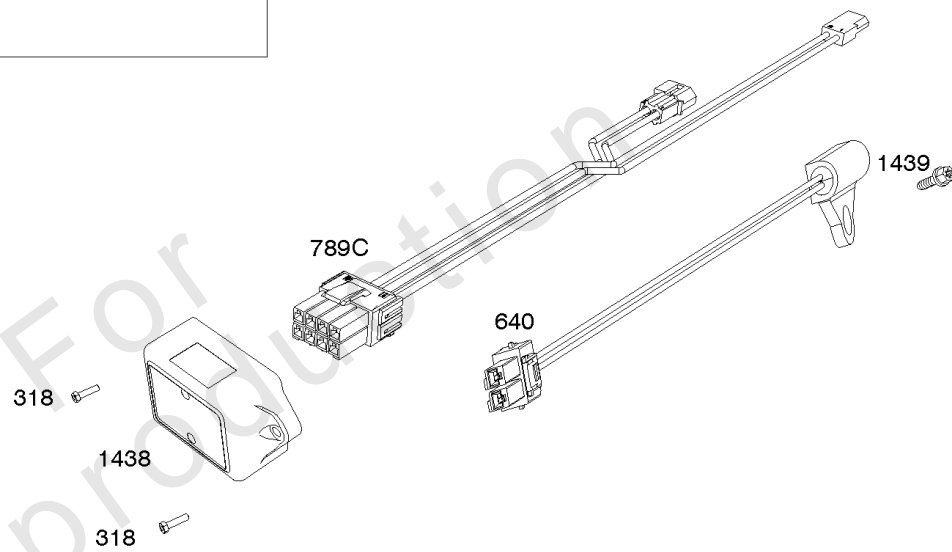

REF NO	PART NO	QTY	DESCRIPTION
1058	279348TRI		MANUAL, Operator's
1319	794467		LABEL, Warning
1319A	797669		LABEL, Warning

Not For Reproduction

ECU Module

REF NO	PART NO	QTY	DESCRIPTION
318	691127		SCREW -(Mounting Bracket)
318A	792629		SCREW -(Mounting Bracket) (Electronic Choke Module To Mounting Bracket)
493	797176		BRACKET, Mounting -(Electronic Choke)
640	796913		WIRE ASSEMBLY -(Thermistor)
789C	796914		HARNESS, Wiring
1436	799108		MOTOR, Stepper/Bracket
1437	699891		SCREW -(Stepper/Bracket Motor)
1438	796352S		MODULE, Electronic Choke
1439	794904		SCREW -(Thermistor Wire Assembly)