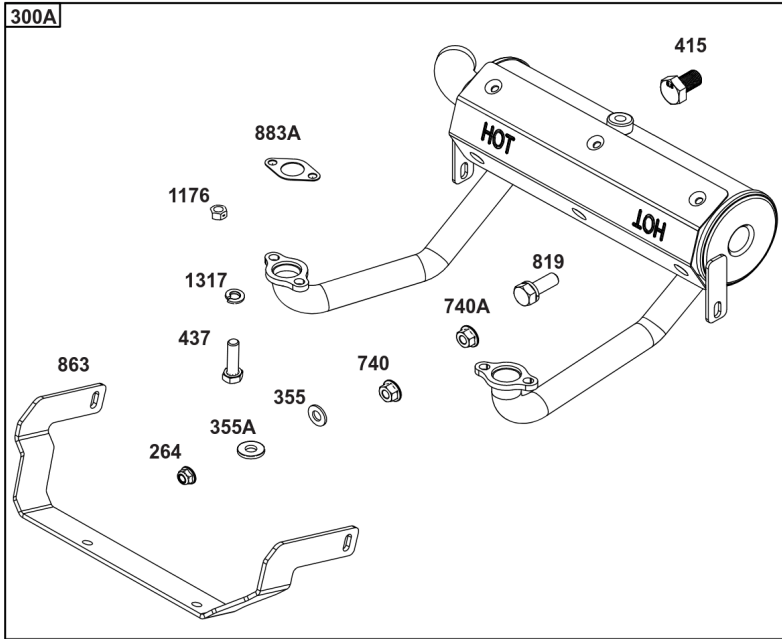

Implement Mounted Above Deck Mufflers

Implement Mounted Above Deck Mufflers

REF NO	PART NO	QTY	DESCRIPTION
300A	594585	1	MUFFLER -(Oil Filter Side Outlet) (Implement Supported) (O2 Sensor Port)
300B	595134	1	MUFFLER -(Oil Filter Side Outlet) (O2 Sensor Port)
300C	595135	1	MUFFLER -(Starter Side Outlet) (O2 Sensor Port)
300D	595136	1	MUFFLER -(Oil Filter Side Outlet)
264	703465	4	NUT, 5/16-18, GR5 -(Muffler Adapter)
355	5025292SM	4	WASHER, 5/16" GD.9 FL -(Muffler Bracket)
355A	5025155SM	2	WASHER, 5/16 -(Muffler Bracket)
415	596859	1	PLUG -(O2 Sensor Port)
437	703585	4	CAPSCREW, 5/16-18X1 -(Exhaust Manifold)
740	703164	2	NUT -(Muffler Bracket)
740A	703115	2	NUT -(Muffler Bracket)
819	690341	4	SCREW -(Muffler Bracket)
863	597480	1	BRACKET, Muffler
883	594365	2	GASKET, Exhaust
883A	690970	2	GASKET, Exhaust
1176	690941	4	NUT -(Exhaust Manifold)
1317	703116	4	LCKWSHR -(Exhaust Manifold)