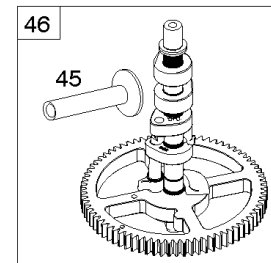

1319 WARNING LABEL

WARNING
Read and follow operating instructions before starting engine.
Operate in a well-ventilated area. Do not breathe the exhaust.
Do not drink alcohol before starting engine.
Do not operate the engine with a full tank of fuel.
Do not touch the engine or any moving parts.
Do not touch the engine or any moving parts.

REQUIRED when replacing parts with warning labels affixed.

1319A WARNING LABEL

REQUIRED when replacing parts with warning labels affixed.

1058 OPERATOR'S MANUAL

1036 EMISSIONS LABEL