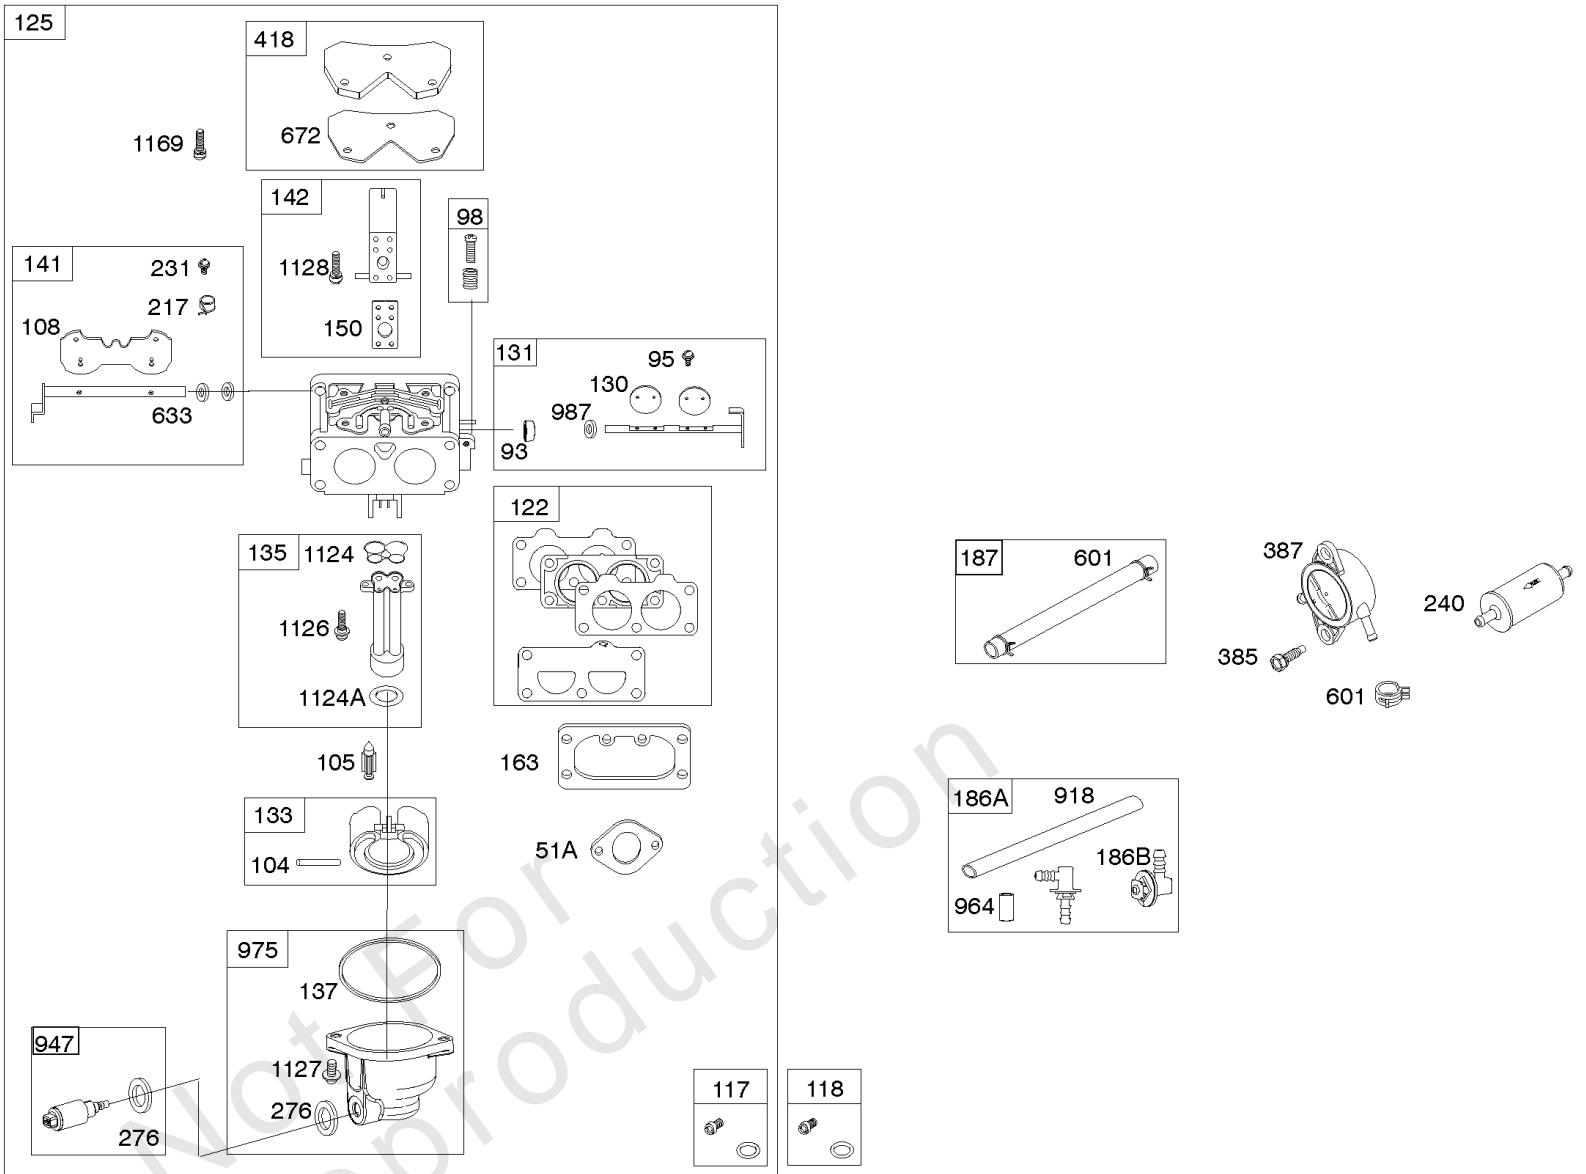

Carburetor, Fuel Supply

REF NO	PART NO	QTY	DESCRIPTION
51A	690949		GASKET, Intake
93	845864		BUSHING, Throttle Shaft
95	690718		SCREW -(Throttle Valve)
98	699721		KIT, Idle Speed
104	694918		PIN, Float Hinge
105	808798		VALVE, Float Needle
108	699723		VALVE, Choke
117	842082		JET, Main -(Standard)
118	842081		JET, Main -(High Altitude)
122	798759		SPACER, Carburetor
125	799511		CARBURETOR
130	796875		VALVE, Throttle
131	796872		KIT, Throttle Shaft
133	699724		FLOAT, Carburetor
135	699729		TUBE, Fuel Transfer
137	690994		GASKET, Float Bowl
141	799112		KIT, Choke Shaft
142	796871		NOZZLE, Carburetor
150	841649		GASKET, Nozzle
163	691001		GASKET, Air Cleaner
186A	799158		CONNECTOR, Hose -(EVAP)
186B	845141		CONNECTOR, Hose -(EVAP)
187	791766		LINE, Fuel -(Cut To Required Length)
217	799771		SPRING, Choke Return
231	690718		SCREW -(Choke Valve)
240	695666		FILTER, Fuel
276	695410		WASHER, Sealing
385	797409		SCREW -(Fuel Pump) (Fuel Pump Mounted To Blower Housing)
387	808656		PUMP, Fuel
418	795912		PLATE, Carburetor Cover
601	691038		CLAMP, Hose
633	690722		SEAL, Choke/Throttle Shaft
672	690234		GASKET, Carburetor Plate
918	799160		HOSE, Vacuum
947	798779		SOLENOID, Fuel
964	799159		CAP, Connector
975	799114		BOWL, Float
987	808183		SEAL, Choke/Throttle Shaft
1124	690988		SEAL, O-Ring -(Fuel Transfer Tube)
1124A	841653		SEAL, O-Ring -(Fuel Transfer Tube)
1126	690991		SCREW -(Fuel Transfer Tube)
1127	695407		SCREW -(Float Bowl) (Float Bowl to Carburetor Body)
1128	690990		SCREW -(Carburetor Nozzle)