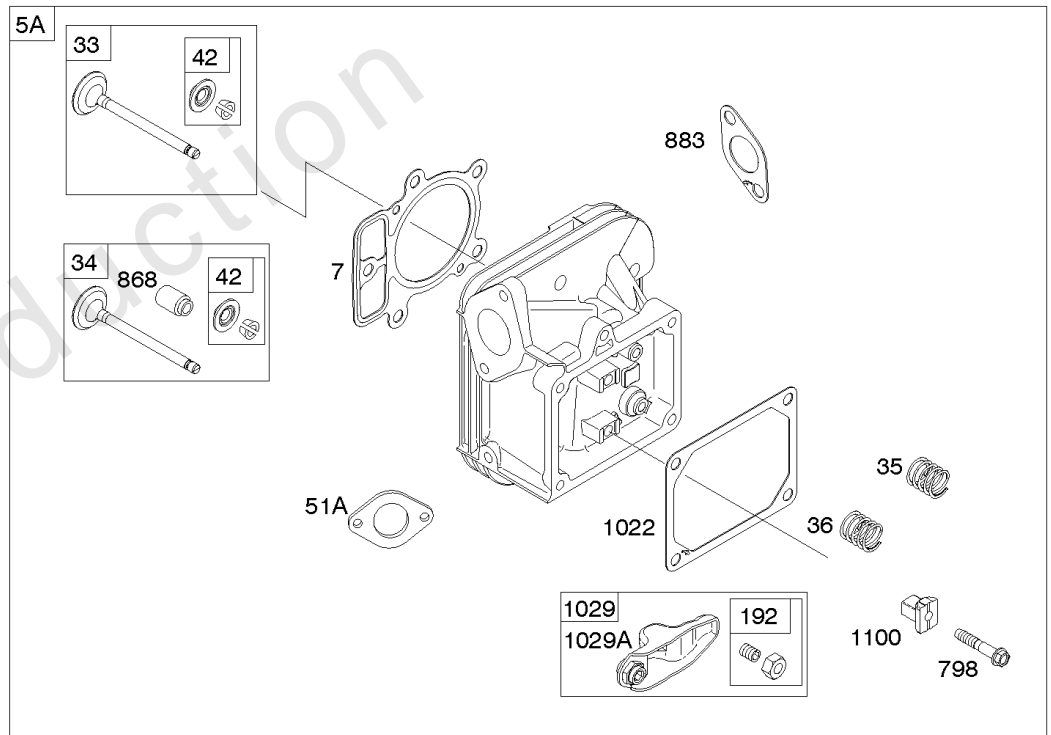

Carburetor, Fuel Supply

REF NO	PART NO	QTY	DESCRIPTION
51A	690949		GASKET, Intake
93	845864		BUSHING, Throttle Shaft
95	690718		SCREW -(Throttle Valve)
98	699721		KIT, Idle Speed
104	694918		PIN, Float Hinge
105	808798		VALVE, Float Needle
108	699723		VALVE, Choke
117	842082		JET, Main -(Standard)
118	842081		JET, Main -(High Altitude)
122	798759		SPACER, Carburetor
125	799511		CARBURETOR
130	796875		VALVE, Throttle
131	796872		KIT, Throttle Shaft
133	699724		FLOAT, Carburetor
135	699729		TUBE, Fuel Transfer
137	690994		GASKET, Float Bowl
141	799112		KIT, Choke Shaft
142	796871		NOZZLE, Carburetor
150	841649		GASKET, Nozzle
163	691001		GASKET, Air Cleaner
186A	799158		CONNECTOR, Hose -(EVAP)
186B	845141		CONNECTOR, Hose -(EVAP)
187	791766		LINE, Fuel -(Cut To Required Length)
217	799771		SPRING, Choke Return
231	690718		SCREW -(Choke Valve)
240	695666		FILTER, Fuel
276	695410		WASHER, Sealing
385	797409		SCREW -(Fuel Pump) (Fuel Pump Mounted To Blower Housing)
387	808656		PUMP, Fuel
418	795912		PLATE, Carburetor Cover
601	691038		CLAMP, Hose
633	690722		SEAL, Choke/Throttle Shaft
672	690234		GASKET, Carburetor Plate
918	799160		HOSE, Vacuum
947	798779		SOLENOID, Fuel
964	799159		CAP, Connector
975	799114		BOWL, Float
987	808183		SEAL, Choke/Throttle Shaft
1124	690988		SEAL, O-Ring -(Fuel Transfer Tube)
1124A	841653		SEAL, O-Ring -(Fuel Transfer Tube)
1126	690991		SCREW -(Fuel Transfer Tube)
1127	695407		SCREW -(Float Bowl) (Float Bowl to Carburetor Body)
1128	690990		SCREW -(Carburetor Nozzle)

Carburetor, Fuel Supply

REF NO	PART NO	QTY	DESCRIPTION
1169	690990		SCREW -(Carburetor Cover Plate)

Not For Reproduction

Cylinder Head, Rocker Arm Cover, Intake Manifold

Mfg. No: 49T777-0003-G1

Cylinder Head, Rocker Arm Cover, Intake Manifold