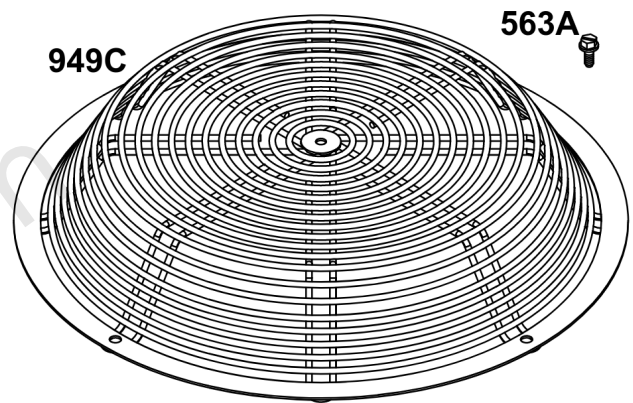

Not For
Reproduction

Flywheel Guards

REF NO	PART NO	QTY	DESCRIPTION
563	799360	1	SCREW -(Debris Screen Guard)
563A	597574	1	SCREW -(Debris Screen Guard)
563B	799359	1	SCREW -(Debris Screen Guard)
949	799357	1	GUARD, Debris Screen -(Static Cover Flywheel) (Requires 4 x 799360 Screw)
949A	797420YP	1	GUARD, Debris Screen -(Static Cover Flywheel High Flow) (Requires 4 x 799360 Screw)
949B	593206	1	GUARD, Debris Screen -(Static Cover Flywheel) (Requires 4 x 799359 Screw)
949C	597573	1	GUARD, Debris Screen -(Wire Static Flywheel Cover) (Requires 4x 597574 Screw) (For Commercial Series)

Not For Reproduction