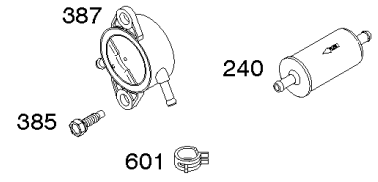

Blower Housing, Air Cleaner

REF NO	PART NO	QTY	DESCRIPTION
163	691001		GASKET, Air Cleaner
186A	799158		CONNECTOR, Hose -(EVAP)
186B	845141		CONNECTOR, Hose -(EVAP)
304	799957		HOUSING, Blower
305	691005		SCREW -(Blower Housing)
305A	557049		SCREW -(Blower Housing) Blower Housing To Air Cleaner Base
411	698304		SCREW -(Air Cleaner Base to Air Cleaner Bracket)
431	799097		ELBOW, Intake
445	798897		FILTER, A/C Cartridge
467	790697		KNOB, Air Cleaner Cover
496	799095		LEVER, Air Cleaner Filter
875	799094		BASE, Air Cleaner
918	799160		HOSE, Vacuum
921	592782		COVER, Blower Housing
929A	794904		SCREW -(Choke Control Bracket)
964	799159		CAP, Connector
968	799102		COVER, Air Cleaner
969	799093		SCREW -(Blower Housing Cover)
1406	799096		VALVE, Debris