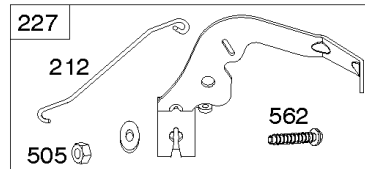

1319 WARNING LABEL

WARNING
Read and follow operating instructions before starting engine.
Operate in a well-ventilated area. Do not breathe the exhaust.
Do not drink alcohol before starting engine.
Do not operate the engine with a full tank of fuel.
Do not touch the engine or any moving parts.
Do not touch the engine or any moving parts.

REQUIRED when replacing parts with warning labels affixed.

1319A WARNING LABEL

REQUIRED when replacing parts with warning labels affixed.

1058 OPERATOR'S MANUAL

1036 EMISSIONS LABEL