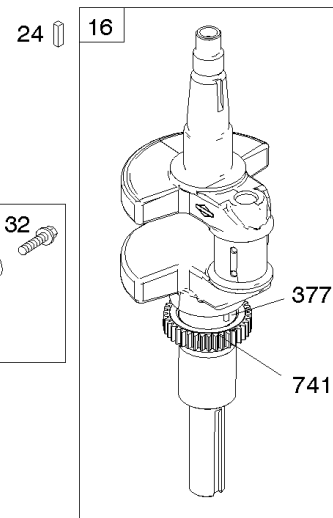

1319 WARNING LABEL

WARNING
Read and follow operating instructions before starting engine.
Operate in a well-ventilated area. Do not breathe the exhaust.
Do not drink alcohol before starting engine.
Do not operate the engine with a full tank of fuel.
Do not touch the engine or any moving parts.
Do not touch the engine or any moving parts.

REQUIRED when replacing parts with warning labels affixed.

1319A WARNING LABEL

REQUIRED when replacing parts with warning labels affixed.

1058 OPERATOR'S MANUAL

1036 EMISSIONS LABEL