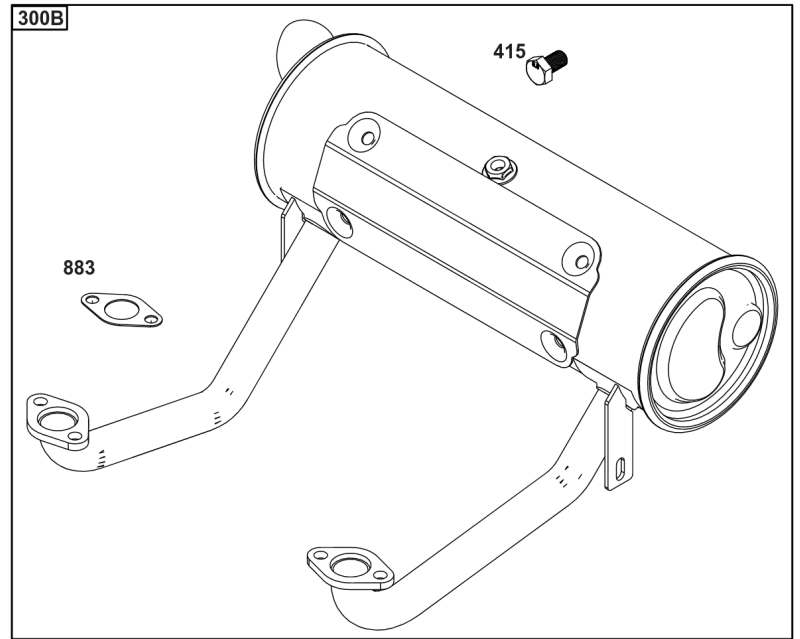

Implement Mounted Above Deck Mufflers

Implement Mounted Above Deck Mufflers

REF NO	PART NO	QTY	DESCRIPTION
300A	594585	1	MUFFLER -(Oil Filter Side Outlet) (Implement Supported) (O2 Sensor Port)
300B	595134	1	MUFFLER -(Oil Filter Side Outlet) (O2 Sensor Port)
300C	595135	1	MUFFLER -(Starter Side Outlet) (O2 Sensor Port)
300D	595136	1	MUFFLER -(Oil Filter Side Outlet)
264	703465	4	NUT, 5/16-18, GR5 -(Muffler Adapter)
355	5025292SM	4	WASHER, 5/16" GD.9 FL -(Muffler Bracket)
355A	5025155SM	2	WASHER, 5/16 -(Muffler Bracket)
415	596859	1	PLUG -(O2 Sensor Port)
437	703585	4	CAPSCREW, 5/16-18X1 -(Exhaust Manifold)
740	703164	2	NUT -(Muffler Bracket)
740A	703115	2	NUT -(Muffler Bracket)
819	690341	4	SCREW -(Muffler Bracket)
863	597480	1	BRACKET, Muffler
883	594365	2	GASKET, Exhaust
883A	690970	2	GASKET, Exhaust
1176	690941	4	NUT -(Exhaust Manifold)
1317	703116	4	LCKWSHR -(Exhaust Manifold)