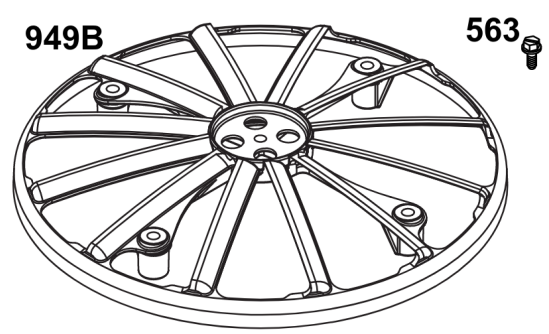

Not For
Reproduction

Flywheel Guards

REF NO	PART NO	QTY	DESCRIPTION
563	799360	1	SCREW -(Debris Screen Guard)
563A	597574	1	SCREW -(Debris Screen Guard)
563B	799359	1	SCREW -(Debris Screen Guard)
949	799357	1	GUARD, Debris Screen -(Static Cover Flywheel) (Requires 4 x 799360 Screw)
949A	797420YP	1	GUARD, Debris Screen -(Static Cover Flywheel High Flow) (Requires 4 x 799360 Screw)
949B	593206	1	GUARD, Debris Screen -(Static Cover Flywheel) (Requires 4 x 799359 Screw)
949C	597573	1	GUARD, Debris Screen -(Wire Static Flywheel Cover) (Requires 4x 597574 Screw) (For Commercial Series)

Not For Reproduction