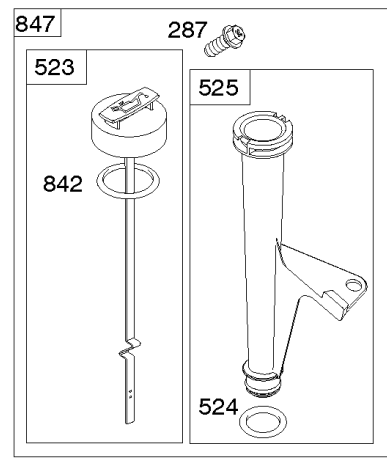

ECU Module

REF NO	PART NO	QTY	DESCRIPTION
318	691127		SCREW -(Mounting Bracket)
318A	792629		SCREW -(Mounting Bracket) (Electronic Choke Module To Mounting Bracket)
493	797176		BRACKET, Mounting -(Electronic Choke)
640	796913		WIRE ASSEMBLY -(Thermistor)
789C	796914		HARNESS, Wiring
1436	799108		MOTOR, Stepper/Bracket
1437	699891		SCREW -(Stepper/Bracket Motor)
1438	796352S		MODULE, Electronic Choke
1439	794904		SCREW -(Thermistor Wire Assembly)

Not For Reproduction