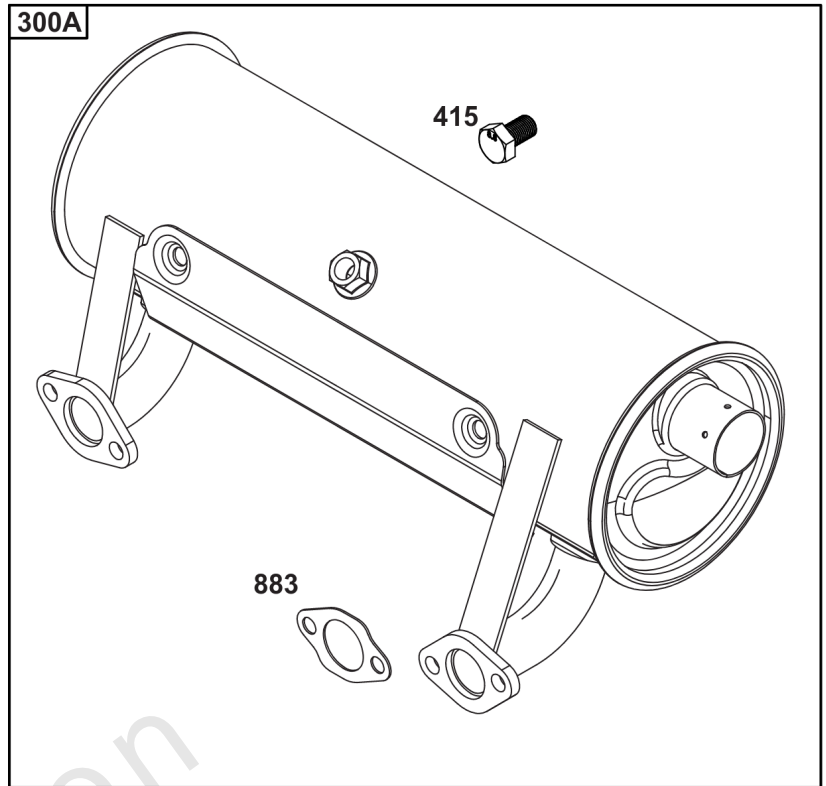

Engine Mounted Below Deck Mufflers

REF NO	PART NO	QTY	DESCRIPTION
300	594584	1	KIT-MUFFLER/GUARD -(Oil Filter Side Outlet) (Engine Supported) (O2 Sensor Port)
300A	593877	1	MUFFLER -(Starter Side Outlet) (Engine Supported) (O2 Sensor Port)
300B	594583	1	MUFFLER -(Starter Side Outlet) (Engine Supported) (No O2 Sensor Port)
300C	692120	1	MUFFLER -(Starter Side Outlet) (No O2 Sensor Port)
415	596859	1	PLUG -(O2 Sensor Port)
613	690341	4	SCREW -(Muffler)
613A	690363	4	SCREW -(Muffler)
883	594365	2	GASKET, Exhaust
883A	690970	2	GASKET, Exhaust
1177	690941	4	NUT -(Muffler)

Not For Reproduction