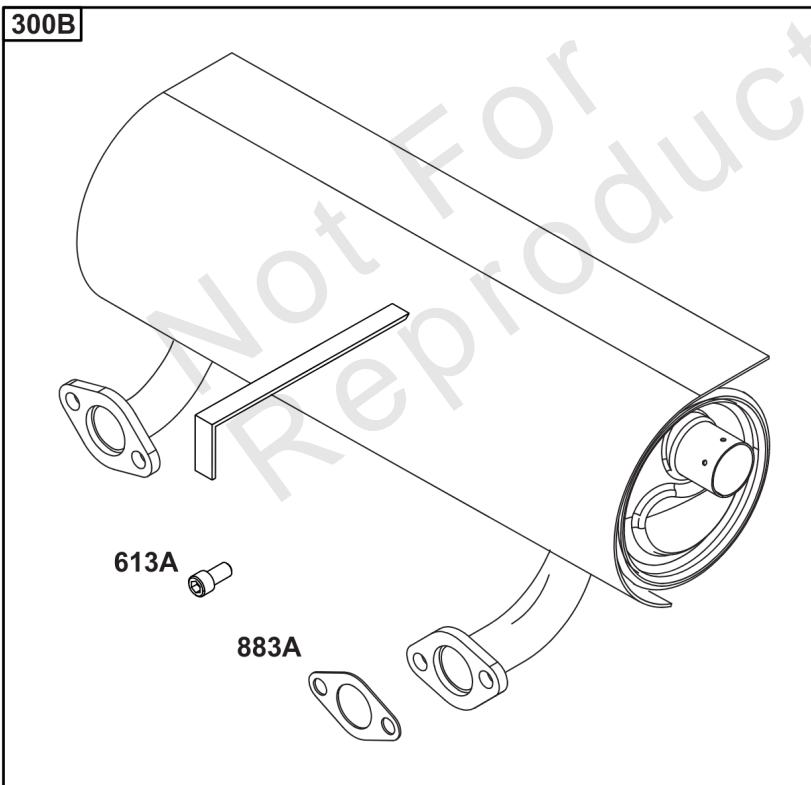

Engine Mounted Below Deck Mufflers

REF NO	PART NO	QTY	DESCRIPTION
300	594584	1	KIT-MUFFLER/GUARD -(Oil Filter Side Outlet) (Engine Supported) (O2 Sensor Port)
300A	593877	1	MUFFLER -(Starter Side Outlet) (Engine Supported) (O2 Sensor Port)
300B	594583	1	MUFFLER -(Starter Side Outlet) (Engine Supported) (No O2 Sensor Port)
300C	692120	1	MUFFLER -(Starter Side Outlet) (No O2 Sensor Port)
415	596859	1	PLUG -(O2 Sensor Port)
613	690341	4	SCREW -(Muffler)
613A	690363	4	SCREW -(Muffler)
883	594365	2	GASKET, Exhaust
883A	690970	2	GASKET, Exhaust
1177	690941	4	NUT -(Muffler)

Not For Reproduction