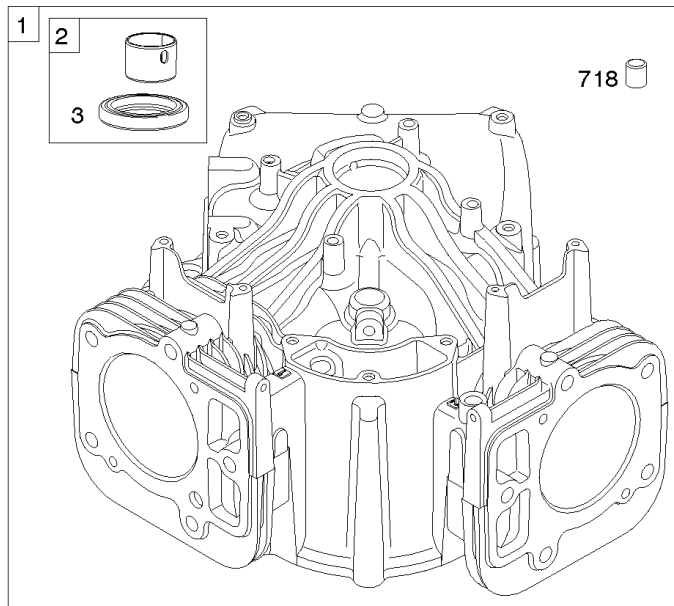

1319 WARNING LABEL

WARNING
Read and follow operating instructions before starting engine.
Operate in a well-ventilated area. Do not breathe the fumes.
Do not drink alcohol before starting engine.
Do not operate the engine with a full tank of fuel.
Do not operate the engine with a full tank of fuel.
Do not operate the engine with a full tank of fuel.

REQUIRED when replacing parts with warning labels affixed.

1319A WARNING LABEL

REQUIRED when replacing parts with warning labels affixed.

1058 OPERATOR'S MANUAL

1036 EMISSIONS LABEL