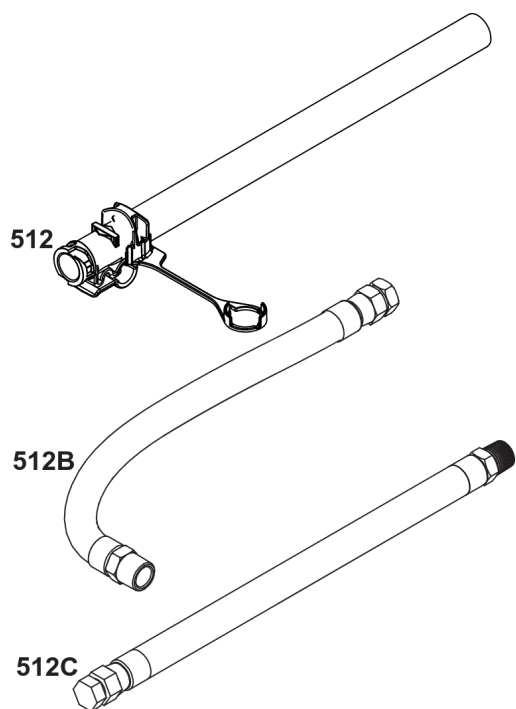

Carburetor, Fuel Supply

REF NO	PART NO	QTY	DESCRIPTION
1169	690990		SCREW -(Carburetor Cover Plate)

Not For Reproduction

Cylinder Head, Rocker Arm Cover, Intake Manifold

Mfg. No: 49T777-0003-G1

Cylinder Head, Rocker Arm Cover, Intake Manifold

Not For Reproduction

676

994

994A

Spark Arrester/Deflector

REF NO	PART NO	QTY	DESCRIPTION
676	593869	1	DEFLECTOR, Muffler -(For Below Deck Mufflers Only)
994	593885	1	ARRESTOR, Spark -(For Below Deck Mufflers Only)
994A	593868	1	ARRESTOR, Spark -(For Below Deck Mufflers Only)

Not For Reproduction

Lubrication

REF NO	PART NO	QTY	DESCRIPTION
186	796532	1	CONNECTOR, Hose -(Threaded Engine Block Connector for EZ-Oil Drain Hose) (Order hose separate)
239	690233	1	SWITCH, Oil Pressure -(2-4 PSI Normally-Closed Switch)
239A	491657S	1	SWITCH, Oil Pressure -(3-5 PSI Normally-Closed Switch)
239B	841281	1	SWITCH, Oil Pressure -(7-10 PSI Normally-Closed Switch)
239C	694115	1	SWITCH, Oil Pressure -(9-13 PSI Normally-Closed Switch)
239D	697049	1	SWITCH, Oil Pressure -(3-6 PSI Normally-Open Switch)
295B	594271	1	ADAPTER, Remote Oil Filter -(Remote Oil Filter Kit)
512	594200	1	HOSE, Oil Drain -(EZ-Oil Drain Hose, 10.5") (Order threaded engine block connector separate)
512	593635	1	HOSE, Oil Drain -(EZ-Oil Drain Hose, 13.75") (Order threaded engine block connector separate)
512B	1723165SM	1	HOSE, Oil Drain, 10-1/2" Long, 3/8-18 Fittings -(10.5")
512C	5048681SM	1	HOSE, OIL DRAIN -(12.5")
517	593633	1	RETAINER, Oil Drain
601	841597	4	CLAMP, Hose
1013	690954	1	NIPPLE, Oil Filter
1346	844802	1	VALVE, Oil Drain Shut Off
1346A	492031	1	VALVE, Oil Drain Shut Off
1346B	5401WEB	1	VALVE, Oil Drain Shut Off -(1/4 Turn Oil Drain Valve with Hose)
1374	796863	1	SEAL, O-Ring
1505	100169		OIL-1QT VANGUARD (CASE) -(1 qt. Bottle)
1505A	100170		OIL-5QT VANGUARD (CASE) -(5 qt. Bottle)