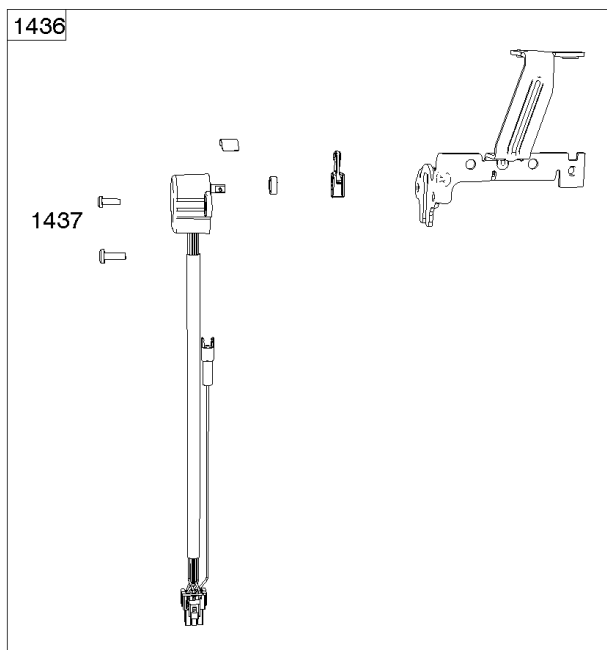

REF NO	PART NO	QTY	DESCRIPTION
1058	279348TRI		MANUAL, Operator's
1319	794467		LABEL, Warning
1319A	797669		LABEL, Warning

Not For Reproduction

ECU Module

REF NO	PART NO	QTY	DESCRIPTION
318	691127		SCREW -(Mounting Bracket)
318A	792629		SCREW -(Mounting Bracket) (Electronic Choke Module To Mounting Bracket)
493	797176		BRACKET, Mounting -(Electronic Choke)
640	796913		WIRE ASSEMBLY -(Thermistor)
789C	796914		HARNESS, Wiring
1436	799108		MOTOR, Stepper/Bracket
1437	699891		SCREW -(Stepper/Bracket Motor)
1438	796352S		MODULE, Electronic Choke
1439	794904		SCREW -(Thermistor Wire Assembly)