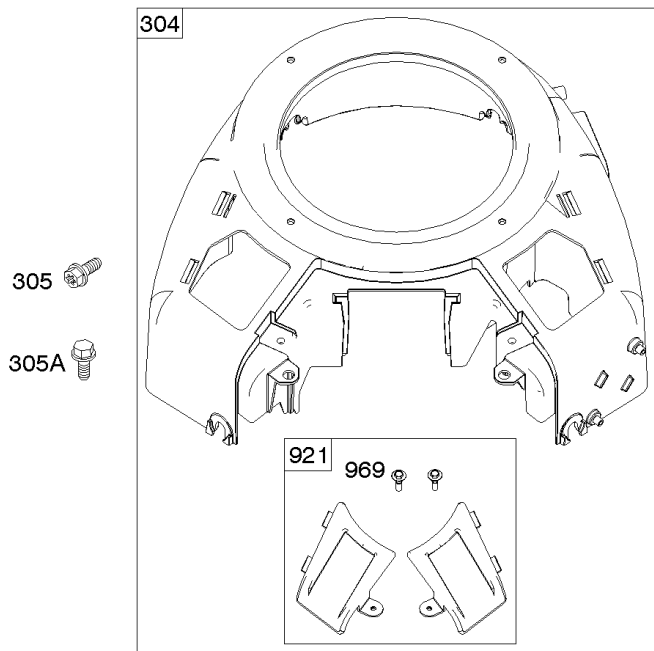

Parts Manual

Mfg. No: 49T777-0003-G1

Model Components	Page
Blower Housing, Air Cleaner.	4
Carburetor, Fuel Supply.	6
Cylinder Head, Rocker Arm Cover, Intake Manifold.	10
Cylinder, Crankshaft, Camshaft, Air Guides.	14
ECU Module.	18
Engine Sump, Lubrication, Oil Cooler.	20
Engine/Valve Gasket Set, Carburetor Overhaul Kit.	24
Flywheel, Controls, Wire Harness, Alternator, Starter.	26
Replacement Engine - US & Canada.	28
Model 40, 44 & 49 Engine Accessories Catalog.	29
Maintenance Kits.	30
Engine Mounted Below Deck Mufflers.	32
Engine Mounted Above Deck Mufflers.	34
Spark Arrester/Deflector.	36
Lubrication.	38
Implement Mounted Above Deck Mufflers.	40
Exhaust/Muffler Configurations.	42
Electrical.	44
Flywheel Guards.	46
Speed Control.	48
Muffler Mounting Hardware.	50

Not For
Reproduction

Blower Housing, Air Cleaner

REF NO	PART NO	QTY	DESCRIPTION
163	691001		GASKET, Air Cleaner
186A	799158		CONNECTOR, Hose -(EVAP)
186B	845141		CONNECTOR, Hose -(EVAP)
304	799957		HOUSING, Blower
305	691005		SCREW -(Blower Housing)
305A	557049		SCREW -(Blower Housing) Blower Housing To Air Cleaner Base
411	698304		SCREW -(Air Cleaner Base to Air Cleaner Bracket)
431	799097		ELBOW, Intake
445	798897		FILTER, A/C Cartridge
467	790697		KNOB, Air Cleaner Cover
496	799095		LEVER, Air Cleaner Filter
875	799094		BASE, Air Cleaner
918	799160		HOSE, Vacuum
921	592782		COVER, Blower Housing
929A	794904		SCREW -(Choke Control Bracket)
964	799159		CAP, Connector
968	799102		COVER, Air Cleaner
969	799093		SCREW -(Blower Housing Cover)
1406	799096		VALVE, Debris

Carburetor, Fuel Supply

REF NO	PART NO	QTY	DESCRIPTION
1169	690990		SCREW -(Carburetor Cover Plate)

Not For Reproduction

Cylinder Head, Rocker Arm Cover, Intake Manifold

Mfg. No: 49T777-0003-G1

Cylinder Head, Rocker Arm Cover, Intake Manifold