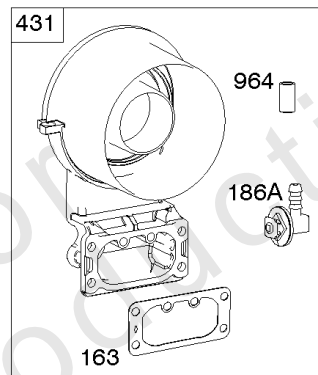

Blower Housing, Air Cleaner

REF NO	PART NO	QTY	DESCRIPTION
163	691001		GASKET, Air Cleaner
186A	799158		CONNECTOR, Hose -(EVAP)
186B	845141		CONNECTOR, Hose -(EVAP)
304	799957		HOUSING, Blower
305	691005		SCREW -(Blower Housing)
305A	557049		SCREW -(Blower Housing) Blower Housing To Air Cleaner Base
411	698304		SCREW -(Air Cleaner Base to Air Cleaner Bracket)
431	799097		ELBOW, Intake
445	798897		FILTER, A/C Cartridge
467	790697		KNOB, Air Cleaner Cover
496	799095		LEVER, Air Cleaner Filter
875	799094		BASE, Air Cleaner
918	799160		HOSE, Vacuum
921	592782		COVER, Blower Housing
929A	794904		SCREW -(Choke Control Bracket)
964	799159		CAP, Connector
968	799102		COVER, Air Cleaner
969	799093		SCREW -(Blower Housing Cover)
1406	799096		VALVE, Debris