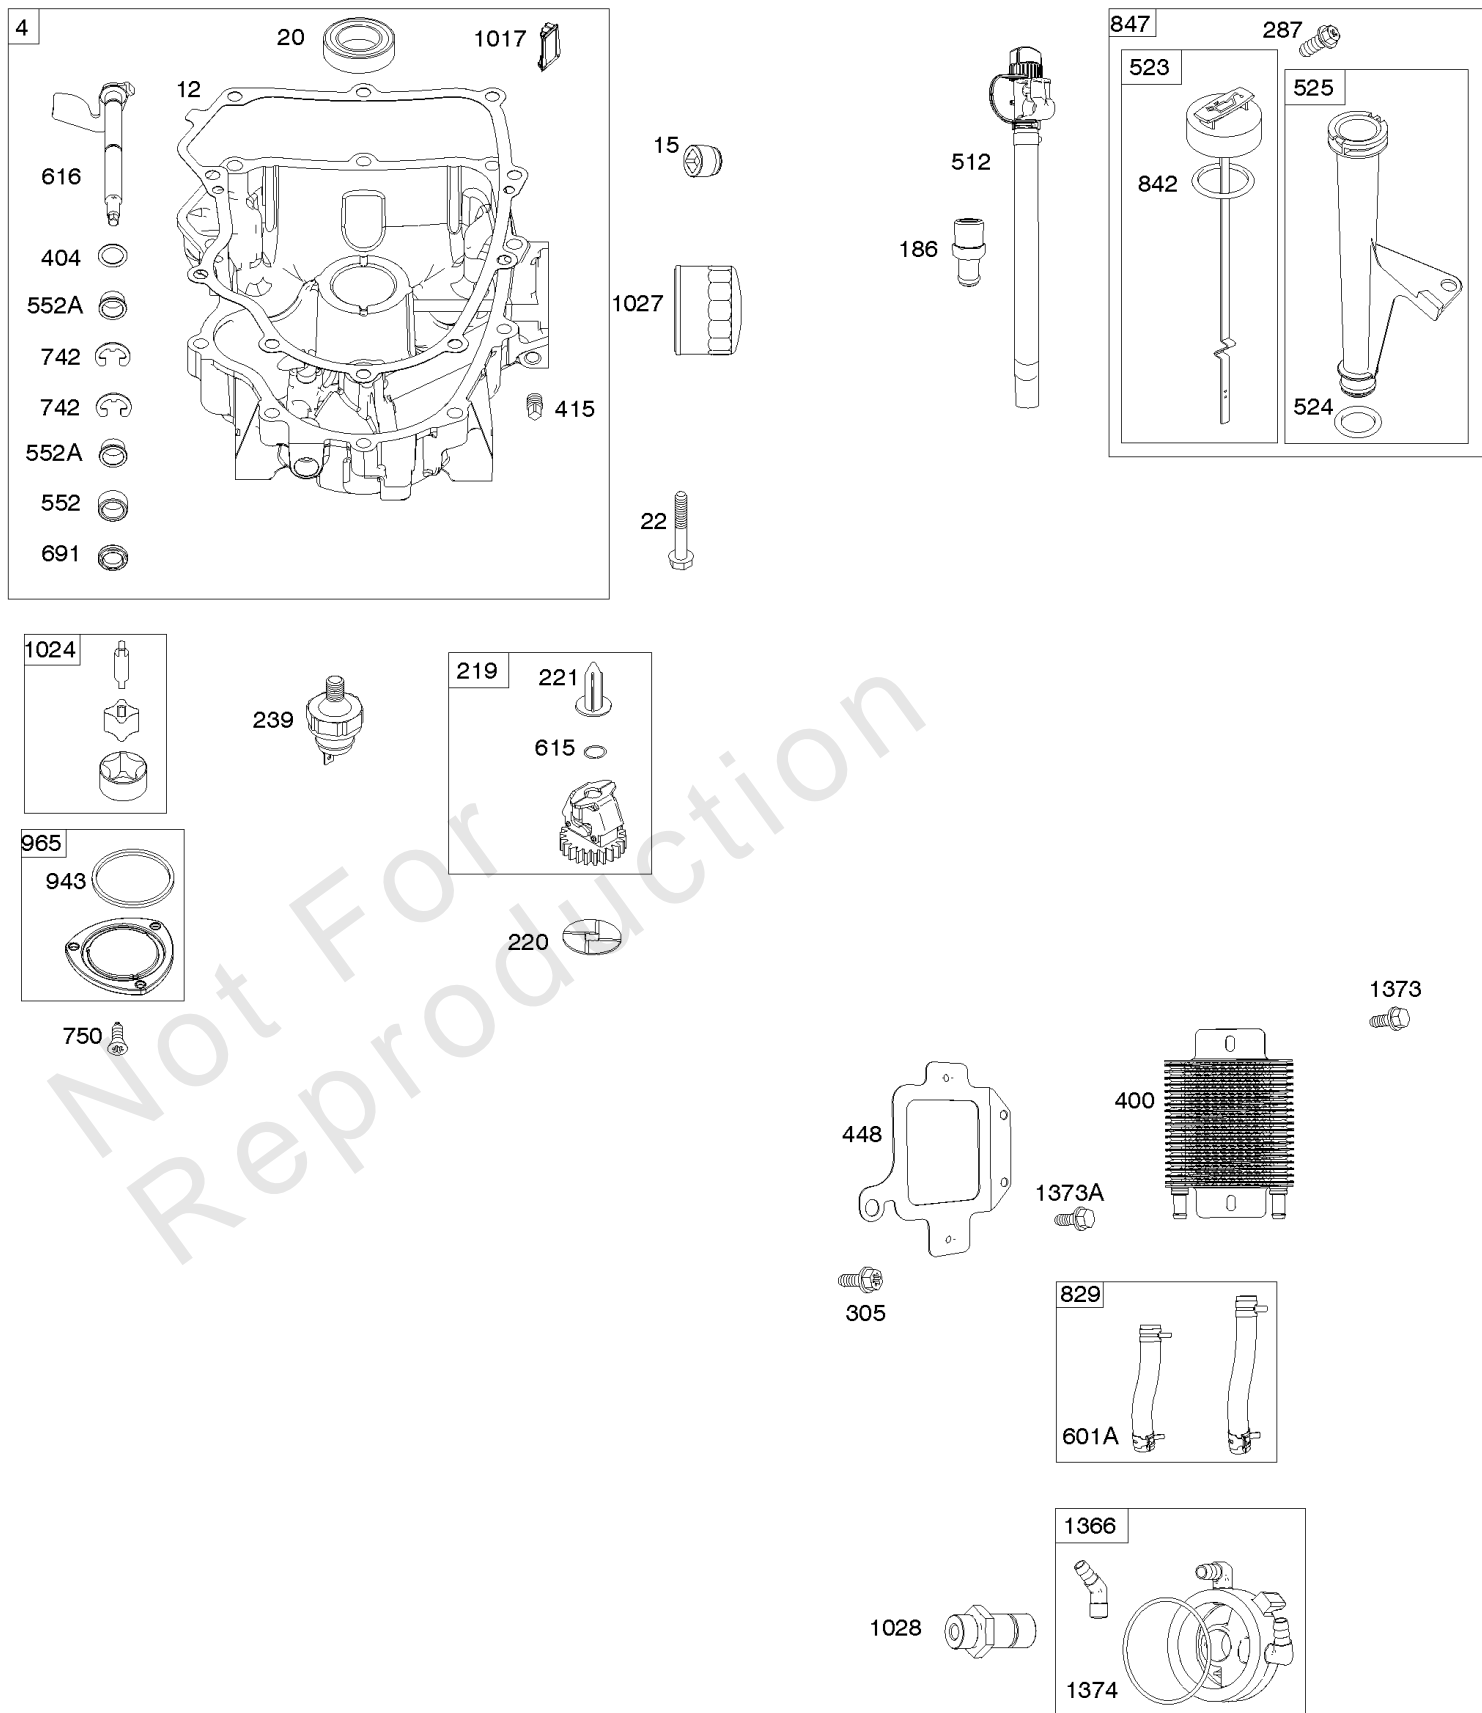

Engine Sump, Lubrication, Oil Cooler

REF NO	PART NO	QTY	DESCRIPTION
4	797502		SUMP, Engine
12	591911		GASKET, Crankcase
15	690946		PLUG, Oil Drain
20	795387		SEAL, Oil -(PTO Side)
22	694966		SCREW -(Crankcase Cover/Sump)
186	796532		CONNECTOR, Hose -(Oil Drain)
219	793338		GEAR, Governor
220	799772		WASHER -(Governor Gear)
221	841026		CUP, Governor
239	792028		SWITCH, Oil Pressure
287	697820		SCREW -(Dipstick Tube)
305	691005		SCREW -(Blower Housing)
400	796862		COOLER, Oil
404	690442		WASHER -(Governor Crank)
415	794903		PLUG -(Sump)
448	799103		BRACKET, Oil Cooler
512	796530		HOSE, Oil Drain
523	691036		DIPSTICK
524	691032		SEAL, O-Ring
525	691037		TUBE, Dipstick
552	796638		BUSHING, Governor Crank
552A	690553		BUSHING, Governor Crank
601A	841597		CLAMP, Hose
615	698290		RETAINER, Governor Shaft
616	691045		CRANK, Governor
691	790574		SEAL, Governor Shaft
742	690328		RETAINER, E Ring
750	796208		SCREW -(Oil Pump Cover)
829	799104		HOSE, Oil Cooler -(Oil Cooler Hose)
842	691031		SEAL, O-Ring -(Dipstick Tube)
847	499602		DIPSTICK/TUBE ASSEMBLY
943	796222		SEAL, O-Ring -(Oil Pump Cover)
965	796221		COVER, Oil Pump
1017	796214		SCREEN, Oil Pump
1024	794644		PUMP-OIL
1027	795890		FILTER, Oil -(Yellow)
1028	796864		ADAPTER, Oil Filter
1366	799131		DIVERTER, Oil Cooler
1373	695629		SCREW -(Oil Cooler Bracket)
1373A	799105		SCREW -(Oil Cooler Bracket)