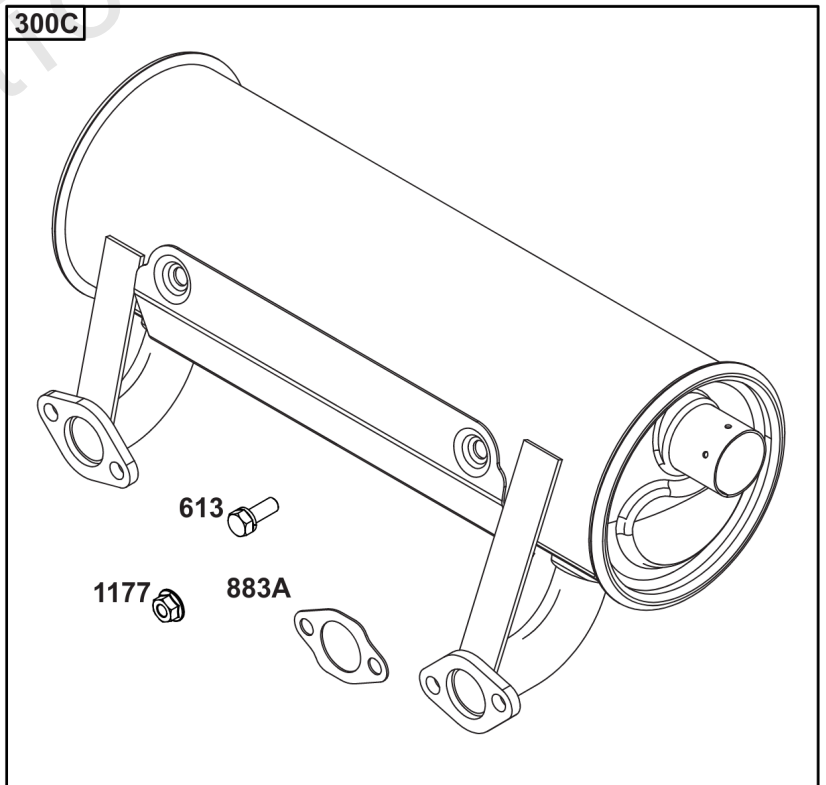

Engine Mounted Below Deck Mufflers

REF NO	PART NO	QTY	DESCRIPTION
300	594584	1	KIT-MUFFLER/GUARD -(Oil Filter Side Outlet) (Engine Supported) (O2 Sensor Port)
300A	593877	1	MUFFLER -(Starter Side Outlet) (Engine Supported) (O2 Sensor Port)
300B	594583	1	MUFFLER -(Starter Side Outlet) (Engine Supported) (No O2 Sensor Port)
300C	692120	1	MUFFLER -(Starter Side Outlet) (No O2 Sensor Port)
415	596859	1	PLUG -(O2 Sensor Port)
613	690341	4	SCREW -(Muffler)
613A	690363	4	SCREW -(Muffler)
883	594365	2	GASKET, Exhaust
883A	690970	2	GASKET, Exhaust
1177	690941	4	NUT -(Muffler)

Not For Reproduction