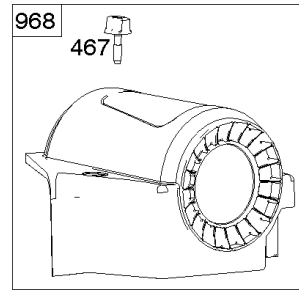

Blower Housing, Air Cleaner

REF NO	PART NO	QTY	DESCRIPTION
163	691001		GASKET, Air Cleaner
186A	799158		CONNECTOR, Hose -(EVAP)
186B	845141		CONNECTOR, Hose -(EVAP)
304	799957		HOUSING, Blower
305	691005		SCREW -(Blower Housing)
305A	557049		SCREW -(Blower Housing) Blower Housing To Air Cleaner Base
411	698304		SCREW -(Air Cleaner Base to Air Cleaner Bracket)
431	799097		ELBOW, Intake
445	798897		FILTER, A/C Cartridge
467	790697		KNOB, Air Cleaner Cover
496	799095		LEVER, Air Cleaner Filter
875	799094		BASE, Air Cleaner
918	799160		HOSE, Vacuum
921	592782		COVER, Blower Housing
929A	794904		SCREW -(Choke Control Bracket)
964	799159		CAP, Connector
968	799102		COVER, Air Cleaner
969	799093		SCREW -(Blower Housing Cover)
1406	799096		VALVE, Debris