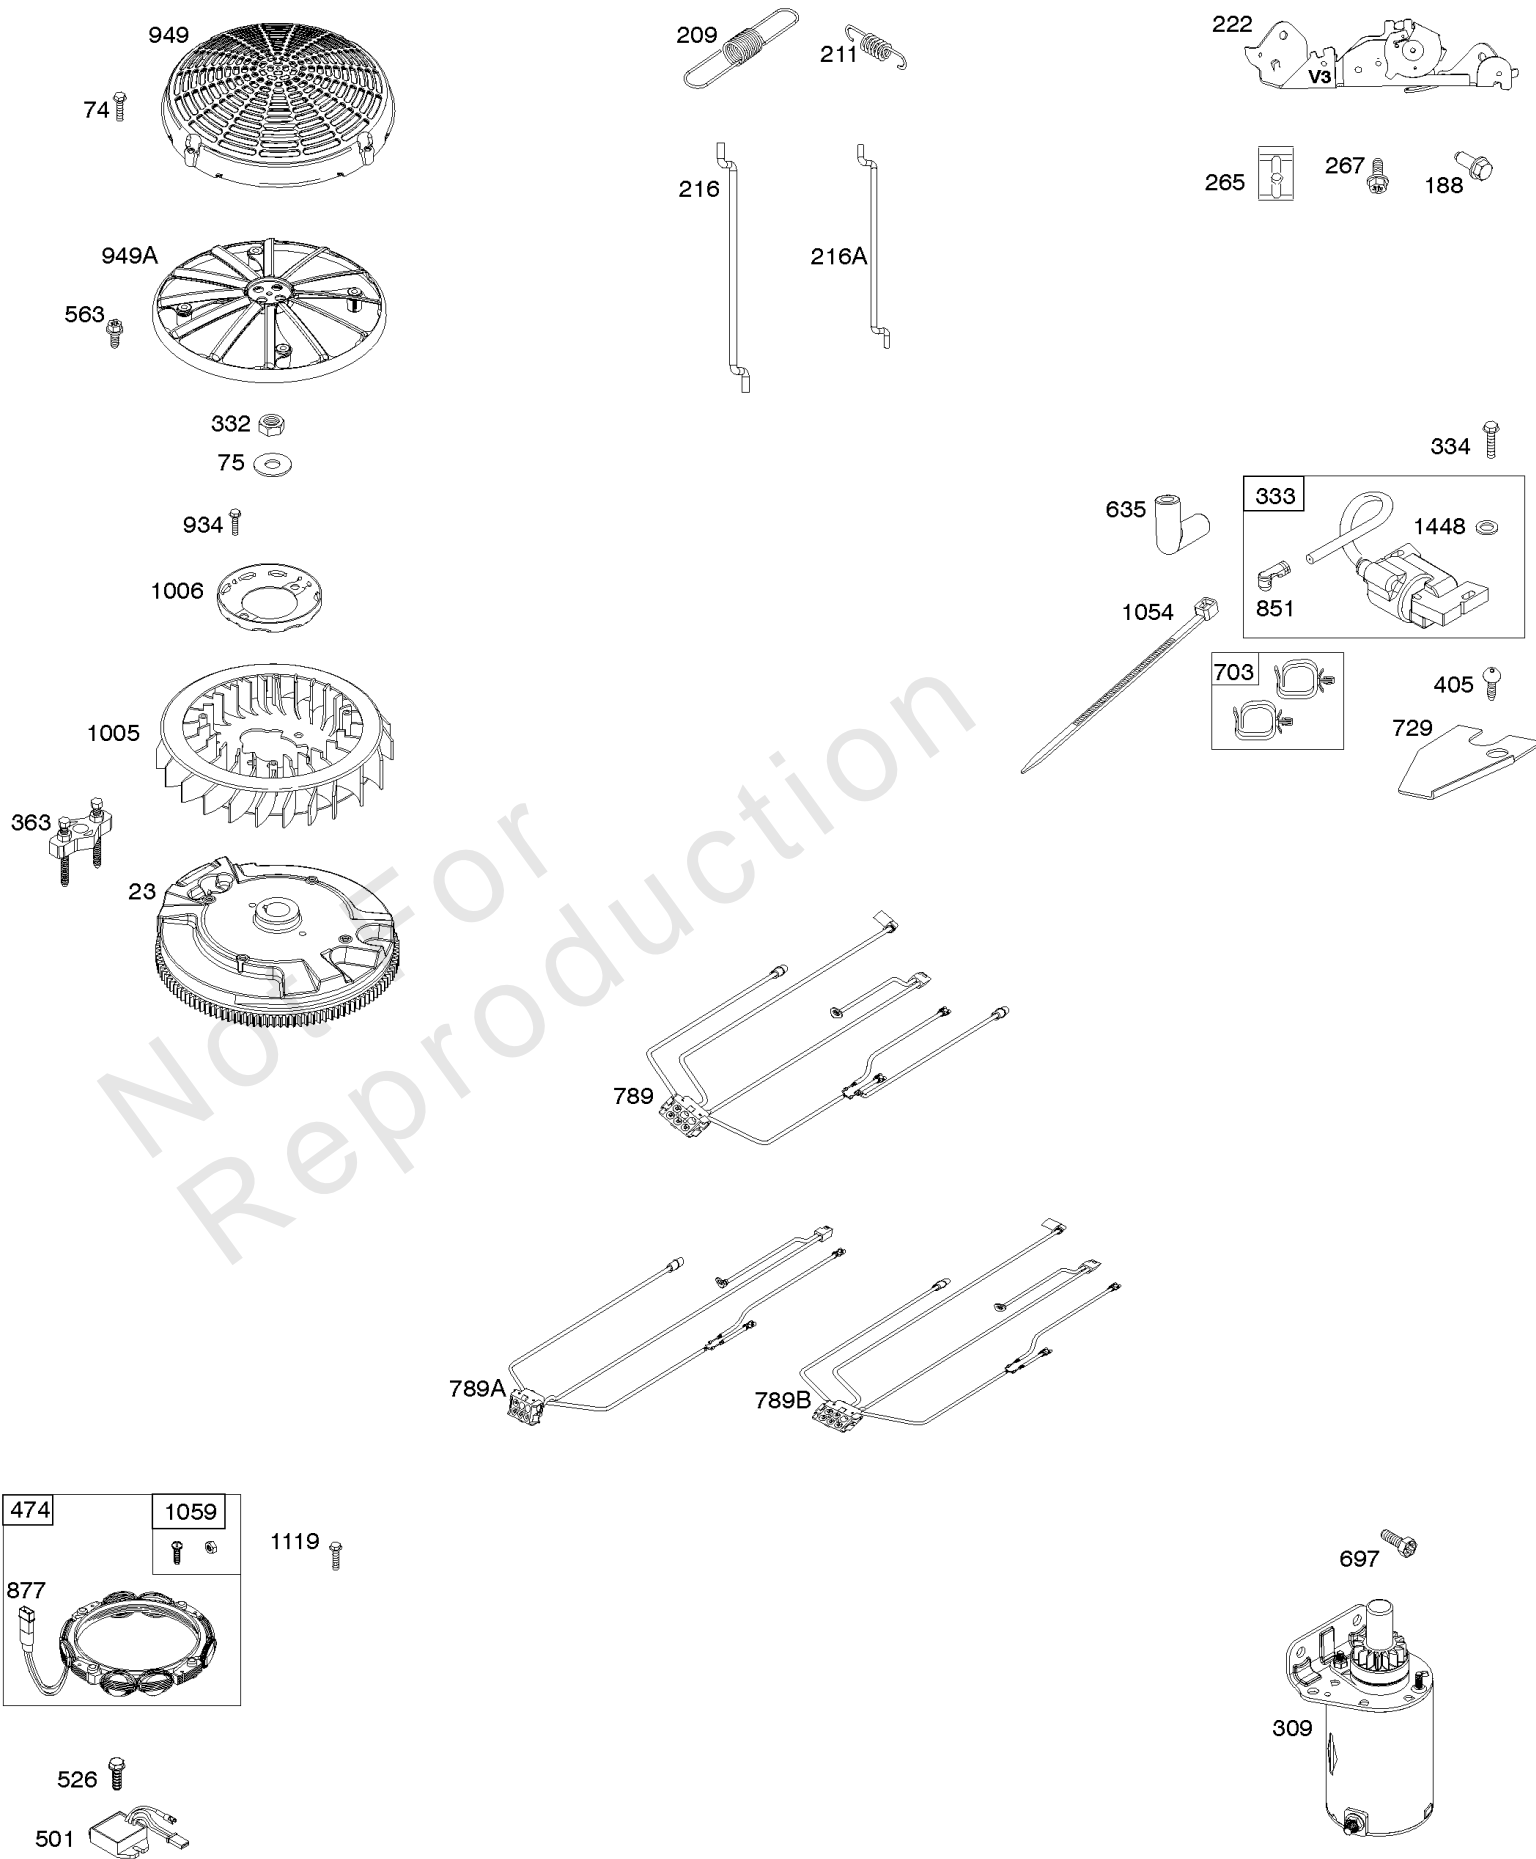

REF NO	PART NO	QTY	DESCRIPTION
3	391086S		SEAL, Oil -(Magneto Side)
7	796851		GASKET, Cylinder Head
9	690937		GASKET, Breather
12	591911		GASKET, Crankcase
20	795387		SEAL, Oil -(PTO Side)
51	796876		GASKET, Intake
51A	690949		GASKET, Intake
104	694918		PIN, Float Hinge
105	808798		VALVE, Float Needle
121	799132		KIT, Carburetor Overhaul
122	798759		SPACER, Carburetor
137	690994		GASKET, Float Bowl
150	841649		GASKET, Nozzle
163	691001		GASKET, Air Cleaner
276	695410		WASHER, Sealing
358	799117		GASKET SET, Engine
524	691032		SEAL, O-Ring
633	690722		SEAL, Choke/Throttle Shaft
672	690234		GASKET, Carburetor Plate
691	790574		SEAL, Governor Shaft
842	691031		SEAL, O-Ring -(Dipstick Tube)
868	690968		SEAL, Valve
883	690970		GASKET, Exhaust
943	796222		SEAL, O-Ring -(Oil Pump Cover)
987	808183		SEAL, Choke/Throttle Shaft
1022	690971		GASKET, Rocker Cover
1095	694013		GASKET SET, Valve
1124	690988		SEAL, O-Ring -(Fuel Transfer Tube)
1124A	841653		SEAL, O-Ring -(Fuel Transfer Tube)