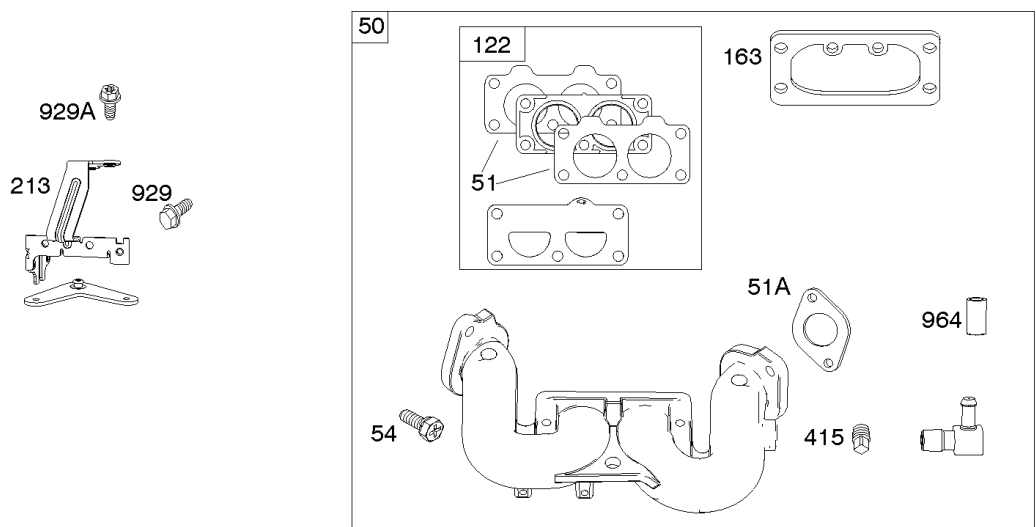

Cylinder Head, Rocker Arm Cover, Intake Manifold

REF NO	PART NO	QTY	DESCRIPTION
5	799088		HEAD, Cylinder -(Cylinder #1)
5A	799089		HEAD, Cylinder -(Cylinder #2)
7	796851		GASKET, Cylinder Head
13	793988		SCREW -(Cylinder Head)
33	793557		VALVE, Exhaust
34	793556		VALVE, Intake
35	694865		SPRING, Valve -(Intake)
36	694865		SPRING, Valve -(Exhaust)
42	499586		KEEPER, Valve
45	690977		TAPPET, Valve
50	797503		MANIFOLD, Intake
51	796876		GASKET, Intake
51A	690949		GASKET, Intake
53	690951		STUD -(Carburetor)
54	699816		SCREW -(Intake Manifold)
122	798759		SPACER, Carburetor
163	691001		GASKET, Air Cleaner
192	690083		ADJUSTER, Rocker Arm
213	799510		BRACKET, Choke Control
337	491055S		PLUG, Spark
337	84007216		PLUG, SPARK -(China Only)
383	19576S		WRENCH, Spark Plug
415	794903		PLUG -(Sump)
613	690341		SCREW -(Muffler)
635	692076		BOOT, Spark Plug
654	690958		NUT -(Carburetor)
798	697890		SCREW -(Rocker Arm)
868	690968		SEAL, Valve
883	690970		GASKET, Exhaust
914	691127		SCREW -(Rocker Cover)
918A	596163		HOSE, Vacuum -Used Before Code Date 19091800
918A	593641		HOSE, Vacuum -Used After Code Date 19091700
929	691003		SCREW -(Choke Control Bracket)
929A	794904		SCREW -(Choke Control Bracket)
964	799159		CAP, Connector
1022	690971		GASKET, Rocker Cover
1023	793146		COVER, Rocker -(Cylinder #1)
1023A	499600		COVER, Rocker -(Cylinder #2)

Cylinder Head, Rocker Arm Cover, Intake Manifold

Mfg. No: 49T777-0003-G1