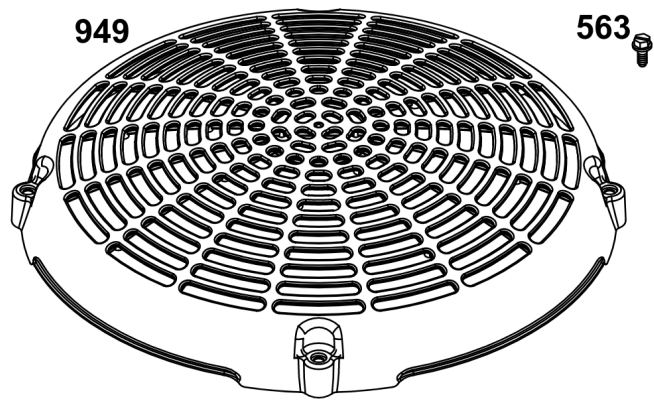

Not For
Reproduction

Flywheel Guards

REF NO	PART NO	QTY	DESCRIPTION
563	799360	1	SCREW -(Debris Screen Guard)
563A	597574	1	SCREW -(Debris Screen Guard)
563B	799359	1	SCREW -(Debris Screen Guard)
949	799357	1	GUARD, Debris Screen -(Static Cover Flywheel) (Requires 4 x 799360 Screw)
949A	797420YP	1	GUARD, Debris Screen -(Static Cover Flywheel High Flow) (Requires 4 x 799360 Screw)
949B	593206	1	GUARD, Debris Screen -(Static Cover Flywheel) (Requires 4 x 799359 Screw)
949C	597573	1	GUARD, Debris Screen -(Wire Static Flywheel Cover) (Requires 4x 597574 Screw) (For Commercial Series)

Not For Reproduction