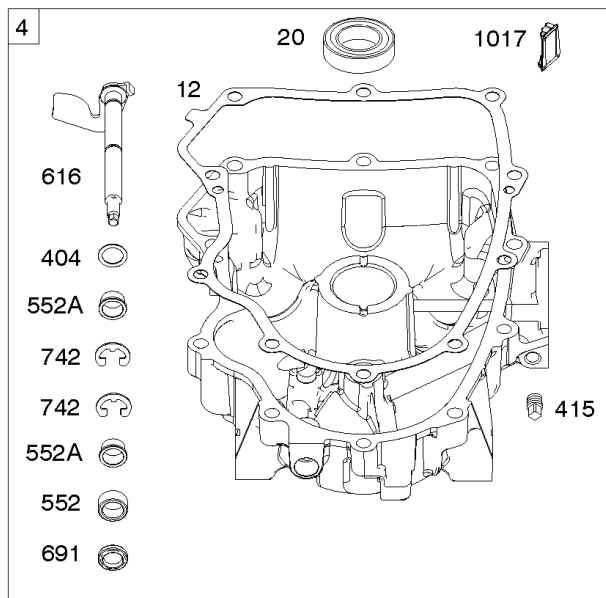

ECU Module

REF NO	PART NO	QTY	DESCRIPTION
318	691127		SCREW -(Mounting Bracket)
318A	792629		SCREW -(Mounting Bracket) (Electronic Choke Module To Mounting Bracket)
493	797176		BRACKET, Mounting -(Electronic Choke)
640	796913		WIRE ASSEMBLY -(Thermistor)
789C	796914		HARNESS, Wiring
1436	799108		MOTOR, Stepper/Bracket
1437	699891		SCREW -(Stepper/Bracket Motor)
1438	796352S		MODULE, Electronic Choke
1439	794904		SCREW -(Thermistor Wire Assembly)

Not For Reproduction