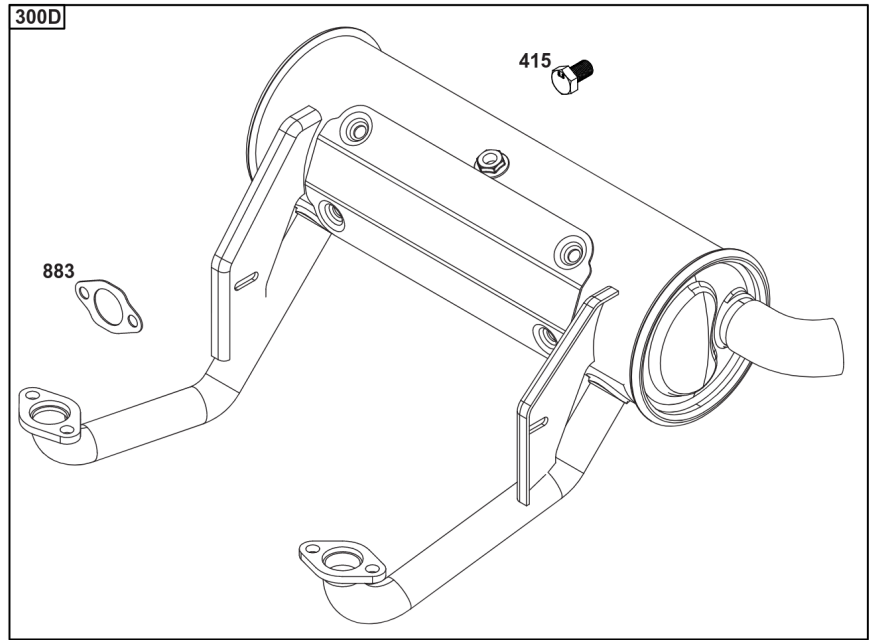

Engine Mounted Above Deck Mufflers

Not For
Reproduction

Engine Mounted Above Deck Mufflers

REF NO	PART NO	QTY	DESCRIPTION
300C	595138	1	MUFFLER -(Oil Filter Side Outlet) (Self-Supporting) (O2 Sensor Port)
300D	595139	1	MUFFLER -(Starter Side Outlet) (Self-Supporting) (O2 Sensor Port)
415	596859	1	PLUG -(O2 Sensor Port)
883	594365	2	GASKET, Exhaust

Not For Reproduction