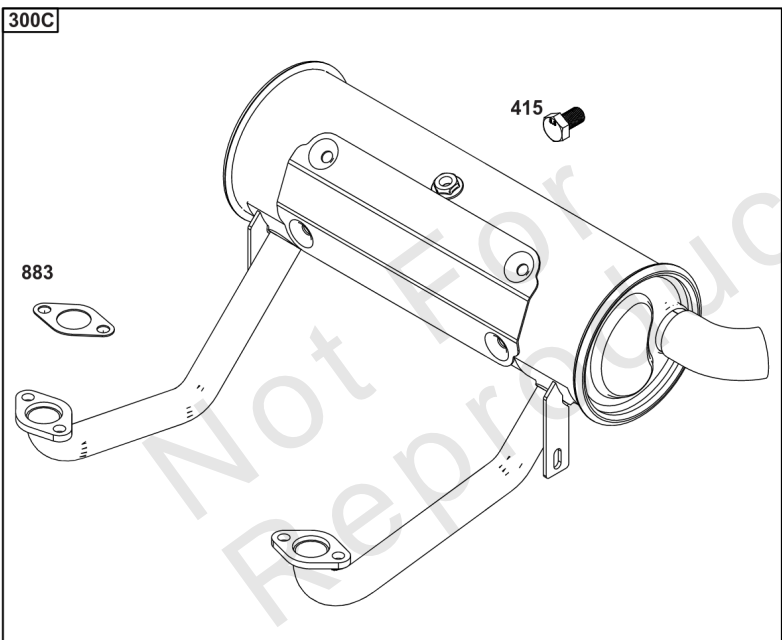

Implement Mounted Above Deck Mufflers

Implement Mounted Above Deck Mufflers

REF NO	PART NO	QTY	DESCRIPTION
300A	594585	1	MUFFLER -(Oil Filter Side Outlet) (Implement Supported) (O2 Sensor Port)
300B	595134	1	MUFFLER -(Oil Filter Side Outlet) (O2 Sensor Port)
300C	595135	1	MUFFLER -(Starter Side Outlet) (O2 Sensor Port)
300D	595136	1	MUFFLER -(Oil Filter Side Outlet)
264	703465	4	NUT, 5/16-18, GR5 -(Muffler Adapter)
355	5025292SM	4	WASHER, 5/16" GD.9 FL -(Muffler Bracket)
355A	5025155SM	2	WASHER, 5/16 -(Muffler Bracket)
415	596859	1	PLUG -(O2 Sensor Port)
437	703585	4	CAPSCREW, 5/16-18X1 -(Exhaust Manifold)
740	703164	2	NUT -(Muffler Bracket)
740A	703115	2	NUT -(Muffler Bracket)
819	690341	4	SCREW -(Muffler Bracket)
863	597480	1	BRACKET, Muffler
883	594365	2	GASKET, Exhaust
883A	690970	2	GASKET, Exhaust
1176	690941	4	NUT -(Exhaust Manifold)
1317	703116	4	LCKWSHR -(Exhaust Manifold)