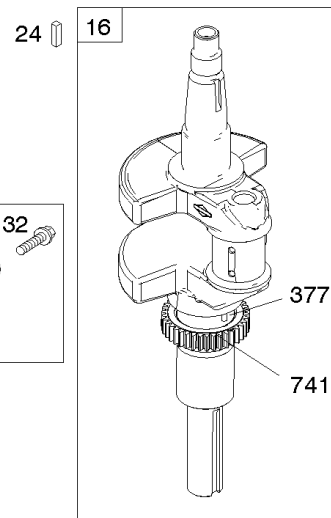

1319 WARNING LABEL

WARNING
Read and follow operating instructions before starting engine.
Operate in a well-ventilated area. Do not breathe the fumes.
Do not drink alcohol before starting engine.
Do not operate the engine with a full tank of fuel.
Do not operate the engine with a full tank of fuel.
Do not operate the engine with a full tank of fuel.

REQUIRED when replacing parts with warning labels affixed.

1319A WARNING LABEL

REQUIRED when replacing parts with warning labels affixed.

1058 OPERATOR'S MANUAL

1036 EMISSIONS LABEL