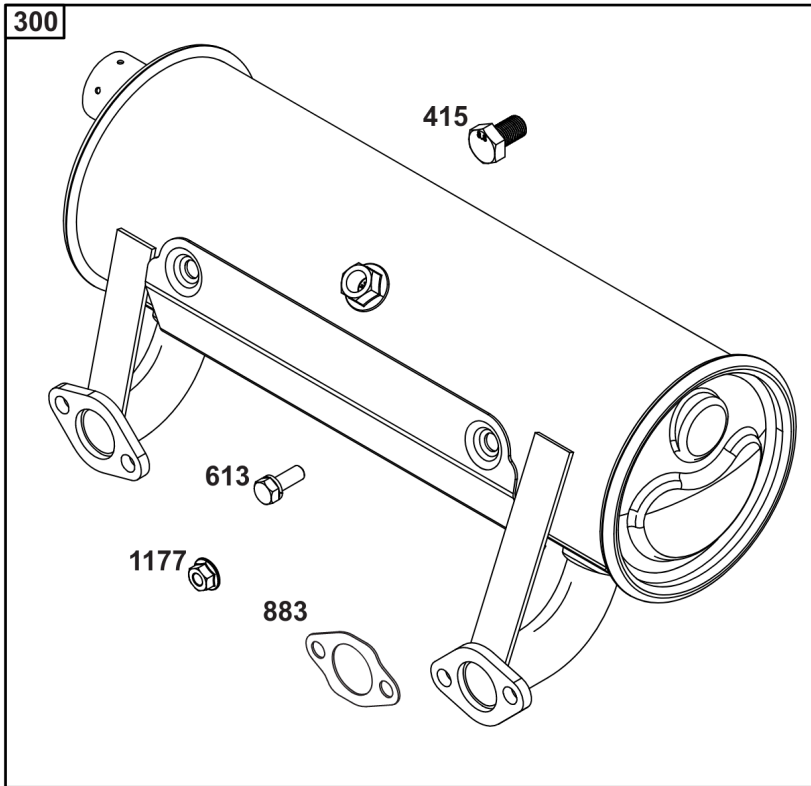

Engine Mounted Below Deck Mufflers

REF NO	PART NO	QTY	DESCRIPTION
300	594584	1	KIT-MUFFLER/GUARD -(Oil Filter Side Outlet) (Engine Supported) (O2 Sensor Port)
300A	593877	1	MUFFLER -(Starter Side Outlet) (Engine Supported) (O2 Sensor Port)
300B	594583	1	MUFFLER -(Starter Side Outlet) (Engine Supported) (No O2 Sensor Port)
300C	692120	1	MUFFLER -(Starter Side Outlet) (No O2 Sensor Port)
415	596859	1	PLUG -(O2 Sensor Port)
613	690341	4	SCREW -(Muffler)
613A	690363	4	SCREW -(Muffler)
883	594365	2	GASKET, Exhaust
883A	690970	2	GASKET, Exhaust
1177	690941	4	NUT -(Muffler)

Not For Reproduction