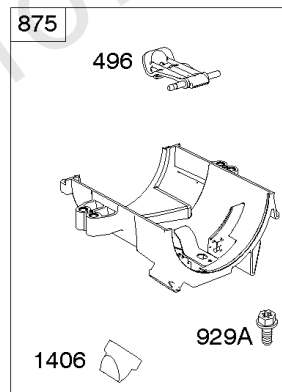

Blower Housing, Air Cleaner

REF NO	PART NO	QTY	DESCRIPTION
163	691001		GASKET, Air Cleaner
186A	799158		CONNECTOR, Hose -(EVAP)
186B	845141		CONNECTOR, Hose -(EVAP)
304	799957		HOUSING, Blower
305	691005		SCREW -(Blower Housing)
305A	557049		SCREW -(Blower Housing) Blower Housing To Air Cleaner Base
411	698304		SCREW -(Air Cleaner Base to Air Cleaner Bracket)
431	799097		ELBOW, Intake
445	798897		FILTER, A/C Cartridge
467	790697		KNOB, Air Cleaner Cover
496	799095		LEVER, Air Cleaner Filter
875	799094		BASE, Air Cleaner
918	799160		HOSE, Vacuum
921	592782		COVER, Blower Housing
929A	794904		SCREW -(Choke Control Bracket)
964	799159		CAP, Connector
968	799102		COVER, Air Cleaner
969	799093		SCREW -(Blower Housing Cover)
1406	799096		VALVE, Debris