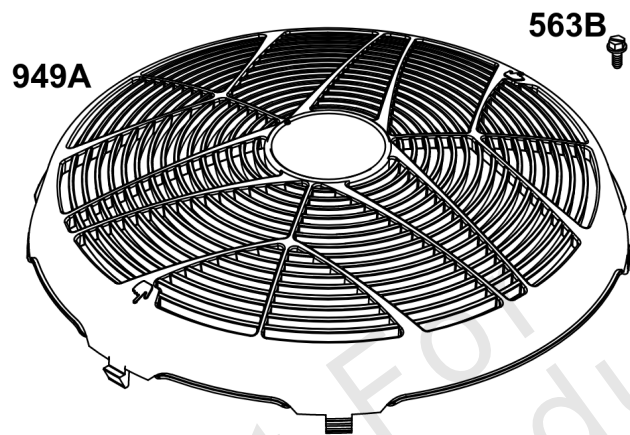

Not For
Reproduction

Flywheel Guards

REF NO	PART NO	QTY	DESCRIPTION
563	799360	1	SCREW -(Debris Screen Guard)
563A	597574	1	SCREW -(Debris Screen Guard)
563B	799359	1	SCREW -(Debris Screen Guard)
949	799357	1	GUARD, Debris Screen -(Static Cover Flywheel) (Requires 4 x 799360 Screw)
949A	797420YP	1	GUARD, Debris Screen -(Static Cover Flywheel High Flow) (Requires 4 x 799360 Screw)
949B	593206	1	GUARD, Debris Screen -(Static Cover Flywheel) (Requires 4 x 799359 Screw)
949C	597573	1	GUARD, Debris Screen -(Wire Static Flywheel Cover) (Requires 4x 597574 Screw) (For Commercial Series)

Not For Reproduction