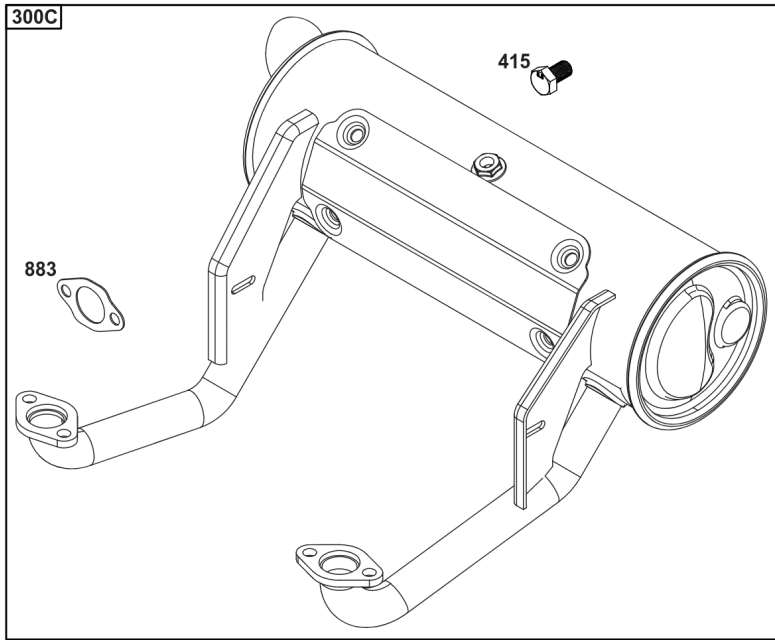

Engine Mounted Above Deck Mufflers

Not For
Reproduction

Engine Mounted Above Deck Mufflers

REF NO	PART NO	QTY	DESCRIPTION
300C	595138	1	MUFFLER -(Oil Filter Side Outlet) (Self-Supporting) (O2 Sensor Port)
300D	595139	1	MUFFLER -(Starter Side Outlet) (Self-Supporting) (O2 Sensor Port)
415	596859	1	PLUG -(O2 Sensor Port)
883	594365	2	GASKET, Exhaust

Not For Reproduction