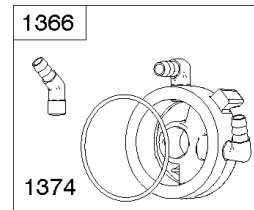

ECU Module

REF NO	PART NO	QTY	DESCRIPTION
318	691127		SCREW -(Mounting Bracket)
318A	792629		SCREW -(Mounting Bracket) (Electronic Choke Module To Mounting Bracket)
493	797176		BRACKET, Mounting -(Electronic Choke)
640	796913		WIRE ASSEMBLY -(Thermistor)
789C	796914		HARNESS, Wiring
1436	799108		MOTOR, Stepper/Bracket
1437	699891		SCREW -(Stepper/Bracket Motor)
1438	796352S		MODULE, Electronic Choke
1439	794904		SCREW -(Thermistor Wire Assembly)

Not For Reproduction