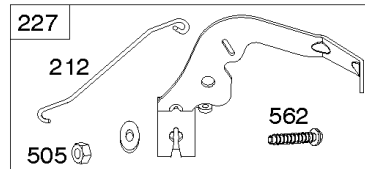

1319 WARNING LABEL

WARNING
Read and follow operating instructions before starting engine.
Operate in a well-ventilated area. Do not breathe the fumes.
Do not drink alcohol before starting engine.
Do not operate the engine with a full tank of fuel.
Do not operate the engine with a full tank of fuel.
Do not operate the engine with a full tank of fuel.

REQUIRED when replacing parts with warning labels affixed.

1319A WARNING LABEL

REQUIRED when replacing parts with warning labels affixed.

1058 OPERATOR'S MANUAL

1036 EMISSIONS LABEL