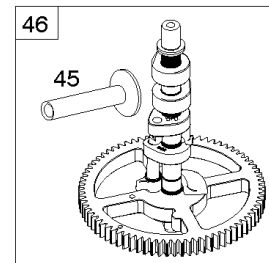

1319 WARNING LABEL

WARNING
Read and follow operating instructions before starting engine.
Operate in a well-ventilated area. Do not breathe the fumes.
Do not drink alcohol before starting engine.
Do not operate the engine with a full tank of fuel.
Do not operate the engine with a full tank of fuel.
Do not operate the engine with a full tank of fuel.

REQUIRED when replacing parts with warning labels affixed.

1319A WARNING LABEL

REQUIRED when replacing parts with warning labels affixed.

1058 OPERATOR'S MANUAL

1036 EMISSIONS LABEL