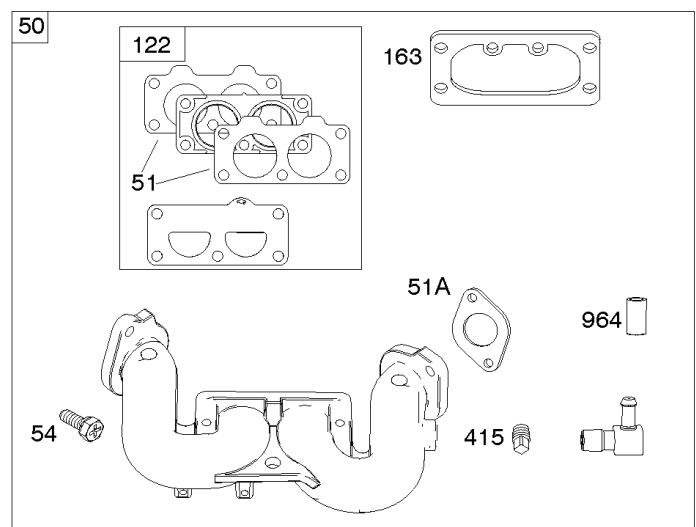

Carburetor, Fuel Supply

REF NO	PART NO	QTY	DESCRIPTION
51A	690949		GASKET, Intake
93	845864		BUSHING, Throttle Shaft
95	690718		SCREW -(Throttle Valve)
98	699721		KIT, Idle Speed
104	694918		PIN, Float Hinge
105	808798		VALVE, Float Needle
108	699723		VALVE, Choke
117	842082		JET, Main -(Standard)
118	842081		JET, Main -(High Altitude)
122	798759		SPACER, Carburetor
125	799511		CARBURETOR
130	796875		VALVE, Throttle
131	796872		KIT, Throttle Shaft
133	699724		FLOAT, Carburetor
135	699729		TUBE, Fuel Transfer
137	690994		GASKET, Float Bowl
141	799112		KIT, Choke Shaft
142	796871		NOZZLE, Carburetor
150	841649		GASKET, Nozzle
163	691001		GASKET, Air Cleaner
186A	799158		CONNECTOR, Hose -(EVAP)
186B	845141		CONNECTOR, Hose -(EVAP)
187	791766		LINE, Fuel -(Cut To Required Length)
217	799771		SPRING, Choke Return
231	690718		SCREW -(Choke Valve)
240	695666		FILTER, Fuel
276	695410		WASHER, Sealing
385	797409		SCREW -(Fuel Pump) (Fuel Pump Mounted To Blower Housing)
387	808656		PUMP, Fuel
418	795912		PLATE, Carburetor Cover
601	691038		CLAMP, Hose
633	690722		SEAL, Choke/Throttle Shaft
672	690234		GASKET, Carburetor Plate
918	799160		HOSE, Vacuum
947	798779		SOLENOID, Fuel
964	799159		CAP, Connector
975	799114		BOWL, Float
987	808183		SEAL, Choke/Throttle Shaft
1124	690988		SEAL, O-Ring -(Fuel Transfer Tube)
1124A	841653		SEAL, O-Ring -(Fuel Transfer Tube)
1126	690991		SCREW -(Fuel Transfer Tube)
1127	695407		SCREW -(Float Bowl) (Float Bowl to Carburetor Body)
1128	690990		SCREW -(Carburetor Nozzle)

Carburetor, Fuel Supply

REF NO	PART NO	QTY	DESCRIPTION
1169	690990		SCREW -(Carburetor Cover Plate)

Not For Reproduction

Cylinder Head, Rocker Arm Cover, Intake Manifold

Mfg. No: 49T777-0003-G1

Cylinder Head, Rocker Arm Cover, Intake Manifold