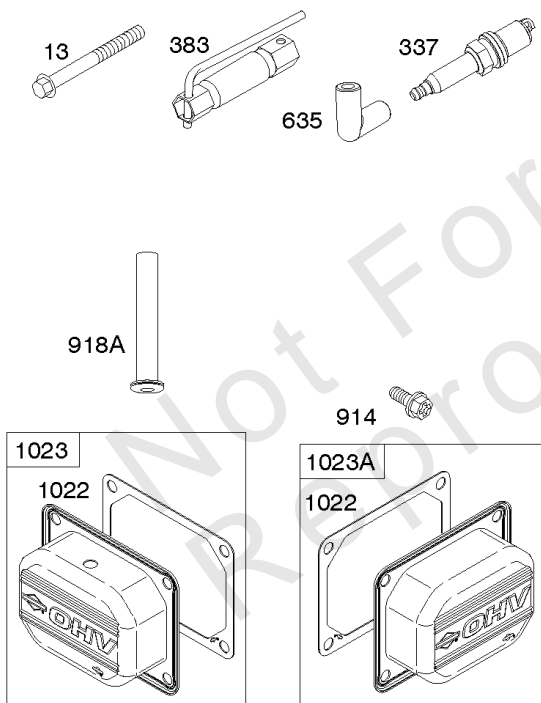

Cylinder Head, Rocker Arm Cover, Intake Manifold

REF NO	PART NO	QTY	DESCRIPTION
5	799088		HEAD, Cylinder -(Cylinder #1)
5A	799089		HEAD, Cylinder -(Cylinder #2)
7	796851		GASKET, Cylinder Head
13	793988		SCREW -(Cylinder Head)
33	793557		VALVE, Exhaust
34	793556		VALVE, Intake
35	694865		SPRING, Valve -(Intake)
36	694865		SPRING, Valve -(Exhaust)
42	499586		KEEPER, Valve
45	690977		TAPPET, Valve
50	797503		MANIFOLD, Intake
51	796876		GASKET, Intake
51A	690949		GASKET, Intake
53	690951		STUD -(Carburetor)
54	699816		SCREW -(Intake Manifold)
122	798759		SPACER, Carburetor
163	691001		GASKET, Air Cleaner
192	690083		ADJUSTER, Rocker Arm
213	799510		BRACKET, Choke Control
337	491055S		PLUG, Spark
337	84007216		PLUG, SPARK -(China Only)
383	19576S		WRENCH, Spark Plug
415	794903		PLUG -(Sump)
613	690341		SCREW -(Muffler)
635	692076		BOOT, Spark Plug
654	690958		NUT -(Carburetor)
798	697890		SCREW -(Rocker Arm)
868	690968		SEAL, Valve
883	690970		GASKET, Exhaust
914	691127		SCREW -(Rocker Cover)
918A	596163		HOSE, Vacuum -Used Before Code Date 19091800
918A	593641		HOSE, Vacuum -Used After Code Date 19091700
929	691003		SCREW -(Choke Control Bracket)
929A	794904		SCREW -(Choke Control Bracket)
964	799159		CAP, Connector
1022	690971		GASKET, Rocker Cover
1023	793146		COVER, Rocker -(Cylinder #1)
1023A	499600		COVER, Rocker -(Cylinder #2)

Cylinder Head, Rocker Arm Cover, Intake Manifold

Mfg. No: 49T777-0001-G1