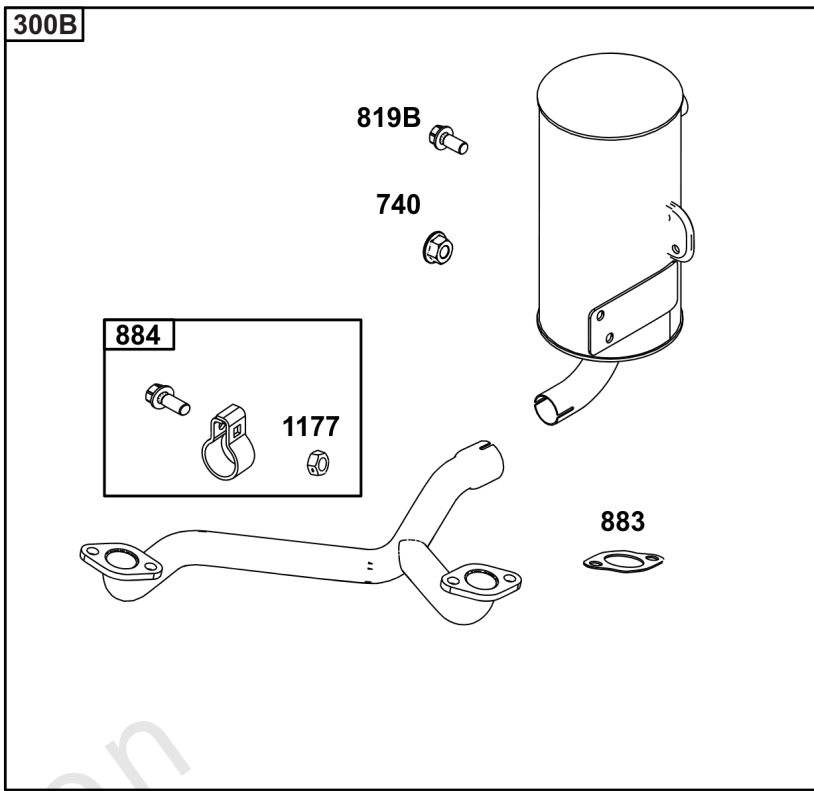

Exhaust/Muffler Configurations

REF NO	PART NO	QTY	DESCRIPTION
300A	771127	1	MUFFLER -(Oil Filter Side Outlet)(Commercial & Professional Series)
300B	771128	1	MUFFLER -(Starter Side Outlet)(Commercial & Professional Series)
300C	595822	1	MUFFLER -(Starter Side Outlet)(Commercial & Professional Series)
300D	84003680	1	MUFFLER -(Oil Filter Side Outlet) (Commercial & Professional Series)(Vanguard 810 & 810 EFI) (Compatible with 593868 Spark Arrester, 593885 Spark Arrester with Deflector.) (Equipped with plug for blocking off O2 sensor port for non EFI engines.)
437	690341	4	SCREW -(Exhaust Manifold)
740	704067	2	NUT, HEX FLNG,5/16-18 -(Muffler Bracket)
819	592604	2	SCREW -(Muffler Bracket)
819A	695629	4	SCREW -(Muffler Bracket)
819B	692062	2	SCREW -(Muffler Bracket)
883	594365	2	GASKET, Exhaust
884	691956	1	CLAMP, Muffler
1176	690941	4	NUT -(Exhaust Manifold)
1177	793859	1	NUT -(Muffler)