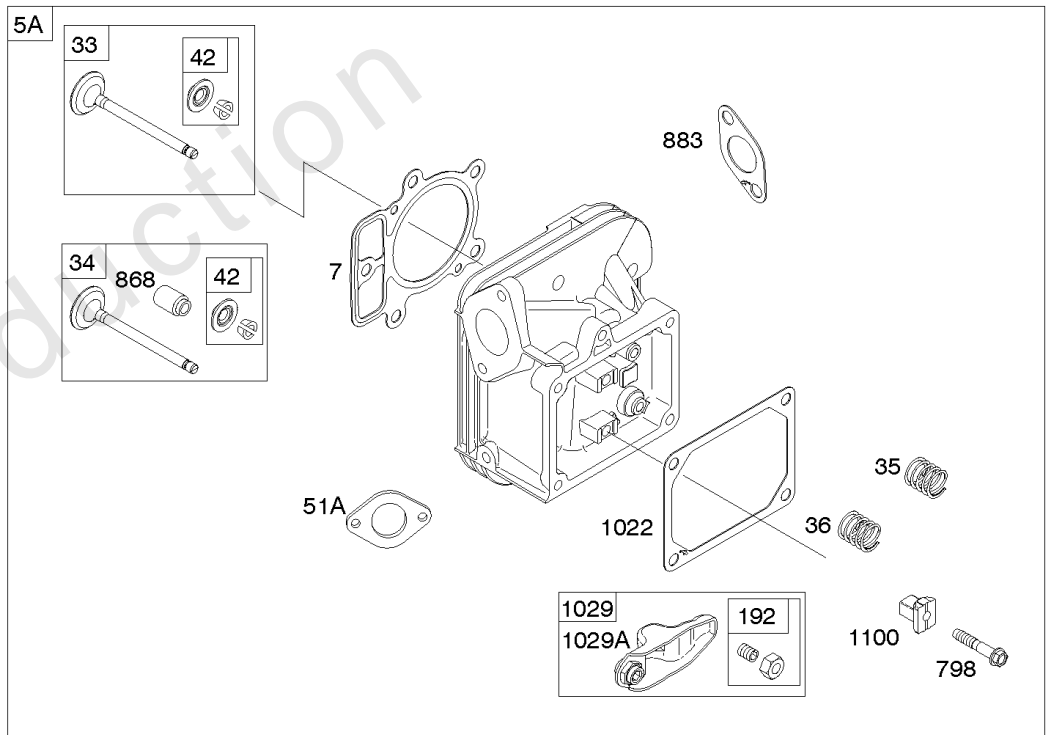

Cylinder Head, Rocker Arm Cover, Intake Manifold

Mfg. No: 49T777-0001-G1

Cylinder Head, Rocker Arm Cover, Intake Manifold

REF NO	PART NO	QTY	DESCRIPTION
5	799088		HEAD, Cylinder -(Cylinder #1)
5A	799089		HEAD, Cylinder -(Cylinder #2)
7	796851		GASKET, Cylinder Head
13	793988		SCREW -(Cylinder Head)
33	793557		VALVE, Exhaust
34	793556		VALVE, Intake
35	694865		SPRING, Valve -(Intake)
36	694865		SPRING, Valve -(Exhaust)
42	499586		KEEPER, Valve
45	690977		TAPPET, Valve
50	797503		MANIFOLD, Intake
51	796876		GASKET, Intake
51A	690949		GASKET, Intake
53	690951		STUD -(Carburetor)
54	699816		SCREW -(Intake Manifold)
122	798759		SPACER, Carburetor
163	691001		GASKET, Air Cleaner
192	690083		ADJUSTER, Rocker Arm
213	799510		BRACKET, Choke Control
337	491055S		PLUG, Spark
337	84007216		PLUG, SPARK -(China Only)
383	19576S		WRENCH, Spark Plug
415	794903		PLUG -(Sump)
613	690341		SCREW -(Muffler)
635	692076		BOOT, Spark Plug
654	690958		NUT -(Carburetor)
798	697890		SCREW -(Rocker Arm)
868	690968		SEAL, Valve
883	690970		GASKET, Exhaust
914	691127		SCREW -(Rocker Cover)
918A	596163		HOSE, Vacuum -Used Before Code Date 19091800
918A	593641		HOSE, Vacuum -Used After Code Date 19091700
929	691003		SCREW -(Choke Control Bracket)
929A	794904		SCREW -(Choke Control Bracket)
964	799159		CAP, Connector
1022	690971		GASKET, Rocker Cover
1023	793146		COVER, Rocker -(Cylinder #1)
1023A	499600		COVER, Rocker -(Cylinder #2)