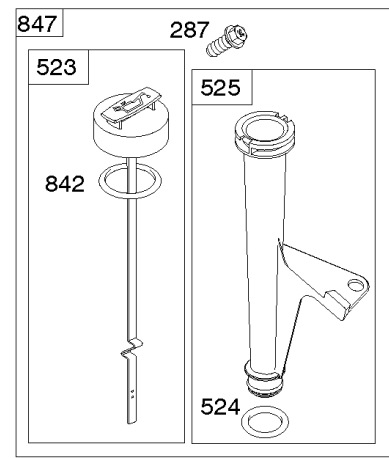

Engine Sump, Lubrication, Oil Cooler

REF NO	PART NO	QTY	DESCRIPTION
4	797502		SUMP, Engine
12	591911		GASKET, Crankcase
15	690946		PLUG, Oil Drain
20	795387		SEAL, Oil -(PTO Side)
22	694966		SCREW -(Crankcase Cover/Sump)
186	796532		CONNECTOR, Hose -(Oil Drain)
219	793338		GEAR, Governor
220	799772		WASHER -(Governor Gear)
221	841026		CUP, Governor
287	697820		SCREW -(Dipstick Tube)
305	691005		SCREW -(Blower Housing)
400	796862		COOLER, Oil
404	690442		WASHER -(Governor Crank)
415	794903		PLUG -(Sump)
448	799103		BRACKET, Oil Cooler
512	796530		HOSE, Oil Drain
523	691036		DIPSTICK
524	691032		SEAL, O-Ring
525	691037		TUBE, Dipstick
552	796638		BUSHING, Governor Crank
552A	690553		BUSHING, Governor Crank
601A	841597		CLAMP, Hose
615	698290		RETAINER, Governor Shaft
616	691045		CRANK, Governor
691	790574		SEAL, Governor Shaft
742	690328		RETAINER, E Ring
750	796208		SCREW -(Oil Pump Cover)
829	799104		HOSE, Oil Cooler -(Oil Cooler Hose)
842	691031		SEAL, O-Ring -(Dipstick Tube)
847	499602		DIPSTICK/TUBE ASSEMBLY
943	796222		SEAL, O-Ring -(Oil Pump Cover)
965	796221		COVER, Oil Pump
1017	796214		SCREEN, Oil Pump
1024	794644		PUMP-OIL
1027	795890		FILTER, Oil -(Yellow)
1028	796864		ADAPTER, Oil Filter
1366	799131		DIVERTER, Oil Cooler
1373	695629		SCREW -(Oil Cooler Bracket)
1373A	799105		SCREW -(Oil Cooler Bracket)
1374	796863		SEAL, O-Ring -(Oil Cooler Diverter)