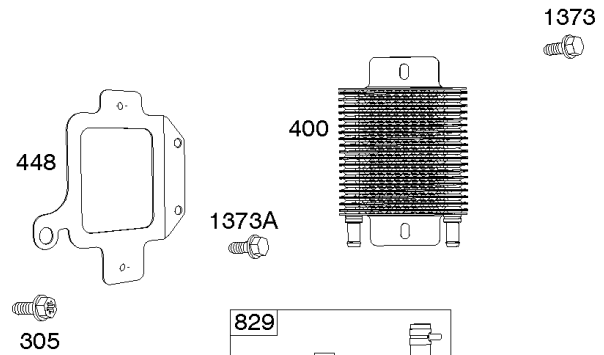

Engine Sump, Lubrication, Oil Cooler

REF NO	PART NO	QTY	DESCRIPTION
4	797502		SUMP, Engine
12	591911		GASKET, Crankcase
15	690946		PLUG, Oil Drain
20	795387		SEAL, Oil -(PTO Side)
22	694966		SCREW -(Crankcase Cover/Sump)
186	796532		CONNECTOR, Hose -(Oil Drain)
219	793338		GEAR, Governor
220	799772		WASHER -(Governor Gear)
221	841026		CUP, Governor
287	697820		SCREW -(Dipstick Tube)
305	691005		SCREW -(Blower Housing)
400	796862		COOLER, Oil
404	690442		WASHER -(Governor Crank)
415	794903		PLUG -(Sump)
448	799103		BRACKET, Oil Cooler
512	796530		HOSE, Oil Drain
523	691036		DIPSTICK
524	691032		SEAL, O-Ring
525	691037		TUBE, Dipstick
552	796638		BUSHING, Governor Crank
552A	690553		BUSHING, Governor Crank
601A	841597		CLAMP, Hose
615	698290		RETAINER, Governor Shaft
616	691045		CRANK, Governor
691	790574		SEAL, Governor Shaft
742	690328		RETAINER, E Ring
750	796208		SCREW -(Oil Pump Cover)
829	799104		HOSE, Oil Cooler -(Oil Cooler Hose)
842	691031		SEAL, O-Ring -(Dipstick Tube)
847	499602		DIPSTICK/TUBE ASSEMBLY
943	796222		SEAL, O-Ring -(Oil Pump Cover)
965	796221		COVER, Oil Pump
1017	796214		SCREEN, Oil Pump
1024	794644		PUMP-OIL
1027	795890		FILTER, Oil -(Yellow)
1028	796864		ADAPTER, Oil Filter
1366	799131		DIVERTER, Oil Cooler
1373	695629		SCREW -(Oil Cooler Bracket)
1373A	799105		SCREW -(Oil Cooler Bracket)
1374	796863		SEAL, O-Ring -(Oil Cooler Diverter)