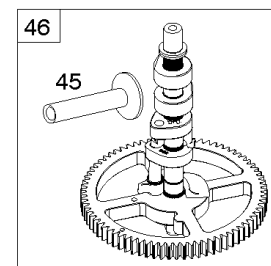

## ***Cylinder Head, Rocker Arm Cover, Intake Manifold***

<b>REF NO</b>	<b>PART NO</b>	<b>QTY</b>	<b>DESCRIPTION</b>
1026	690981		ROD, Push -(Steel)
1026A	690982		ROD, Push -(Aluminum)
1029	690972		ARM, Rocker
1029A	807323		ARM, Rocker
1100	791959		PIVOT, Rocker Arm

## Cylinder, Crankshaft, Camshaft, Air Guides

REF NO	PART NO	QTY	DESCRIPTION
1	591696		CYLINDER ASSEMBLY
2	797673		KIT, Bushing/Seal -(Magneto Side)
3	391086S		SEAL, Oil -(Magneto Side)
8	792185		BREATHER ASSEMBLY
9	690937		GASKET, Breather
10	691108		SCREW -(Breather Assembly)
11	792184		TUBE-BREATHER
16	796857		CRANKSHAFT
24	796335		KEY, Flywheel
25	796909		PISTON ASSEMBLY -(Standard)
25	796910		PISTON ASSEMBLY -(.020 Oversize)
26	796911		SET, Ring -(Standard)
26	796912		SET, Ring -(.020 Oversize)
27	690975		LOCK, Piston Pin
28	696581		PIN, Piston -(Standard)
29	796209		ROD, Connecting
32	690976		SCREW -(Connecting Rod)
45	690977		TAPPET, Valve
46	797242		CAMSHAFT
212	695238		LINK, Throttle
227	798856		LEVER, Governor Control
250	690957		RETAINER, Breather
252	794389		COLLECTOR-OIL
306	796852		SHIELD-CYLINDER -(Cylinder #1)
306A	591666		SHIELD-CYLINDER -(Cylinder #2)
307	691003		SCREW -(Cylinder Shield)
307A	691108		SCREW -(Cylinder Shield)
377	690979		KEY, Woodruff
405	697820		SCREW -(Back Plate)
447	691003		SCREW -(Air Guide Cover)
505	691029		NUT -(Governor Control Lever)
562	690311		BOLT -(Governor Control Lever)
573	790444		PLATE, Back
718	690959		PIN, Locating
741	690980		GEAR, Timing
850	100106		SEALANT, Liquid
865	591667		COVER, Air Guide -(Valley)
1036	----		Label-Emissions -(Available From A Briggs & Stratton Authorized Dealer)