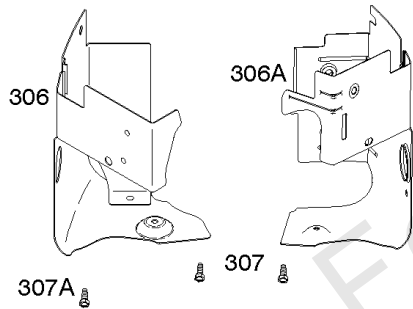

1319 WARNING LABEL

WARNING
Read and follow Operating Instructions before starting engine.
Operate in a well-ventilated area. Do not breathe the exhaust.
Do not touch the exhaust manifold or other hot parts.
Do not touch the engine or other hot parts.
Do not touch the engine or other hot parts.

REQUIRED when replacing parts with warning labels affixed.

1319A WARNING LABEL

REQUIRED when replacing parts with warning labels affixed.

1058 OPERATOR'S MANUAL

1036 EMISSIONS LABEL