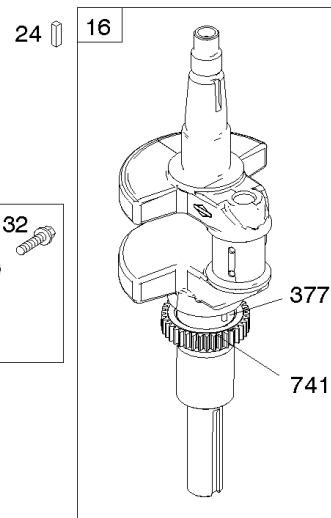

## ***Cylinder Head, Rocker Arm Cover, Intake Manifold***

<b>REF NO</b>	<b>PART NO</b>	<b>QTY</b>	<b>DESCRIPTION</b>
1026	690981		ROD, Push -(Steel)
1026A	690982		ROD, Push -(Aluminum)
1029	690972		ARM, Rocker
1029A	807323		ARM, Rocker
1100	791959		PIVOT, Rocker Arm

## Cylinder, Crankshaft, Camshaft, Air Guides

REF NO	PART NO	QTY	DESCRIPTION
1	591696		CYLINDER ASSEMBLY
2	797673		KIT, Bushing/Seal -(Magneto Side)
3	391086S		SEAL, Oil -(Magneto Side)
8	792185		BREATHER ASSEMBLY
9	690937		GASKET, Breather
10	691108		SCREW -(Breather Assembly)
11	792184		TUBE-BREATHER
16	796857		CRANKSHAFT
24	796335		KEY, Flywheel
25	796909		PISTON ASSEMBLY -(Standard)
25	796910		PISTON ASSEMBLY -(.020 Oversize)
26	796911		SET, Ring -(Standard)
26	796912		SET, Ring -(.020 Oversize)
27	690975		LOCK, Piston Pin
28	696581		PIN, Piston -(Standard)
29	796209		ROD, Connecting
32	690976		SCREW -(Connecting Rod)
45	690977		TAPPET, Valve
46	797242		CAMSHAFT
212	695238		LINK, Throttle
227	798856		LEVER, Governor Control
250	690957		RETAINER, Breather
252	794389		COLLECTOR-OIL
306	796852		SHIELD-CYLINDER -(Cylinder #1)
306A	591666		SHIELD-CYLINDER -(Cylinder #2)
307	691003		SCREW -(Cylinder Shield)
307A	691108		SCREW -(Cylinder Shield)
377	690979		KEY, Woodruff
405	697820		SCREW -(Back Plate)
447	691003		SCREW -(Air Guide Cover)
505	691029		NUT -(Governor Control Lever)
562	690311		BOLT -(Governor Control Lever)
573	790444		PLATE, Back
718	690959		PIN, Locating
741	690980		GEAR, Timing
850	100106		SEALANT, Liquid
865	591667		COVER, Air Guide -(Valley)
1036	----		Label-Emissions -(Available From A Briggs & Stratton Authorized Dealer)