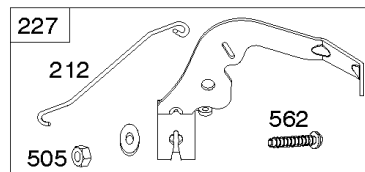

1319 WARNING LABEL

WARNING
Read and follow Operating Instructions before starting engine.
Exhaust is toxic. Operate engine in well-ventilated area.
Exhaust can catch fire. Do not touch hot parts.

REQUIRED when replacing parts with warning labels affixed.

1319A WARNING LABEL

REQUIRED when replacing parts with warning labels affixed.

1058 OPERATOR'S MANUAL

1036 EMISSIONS LABEL