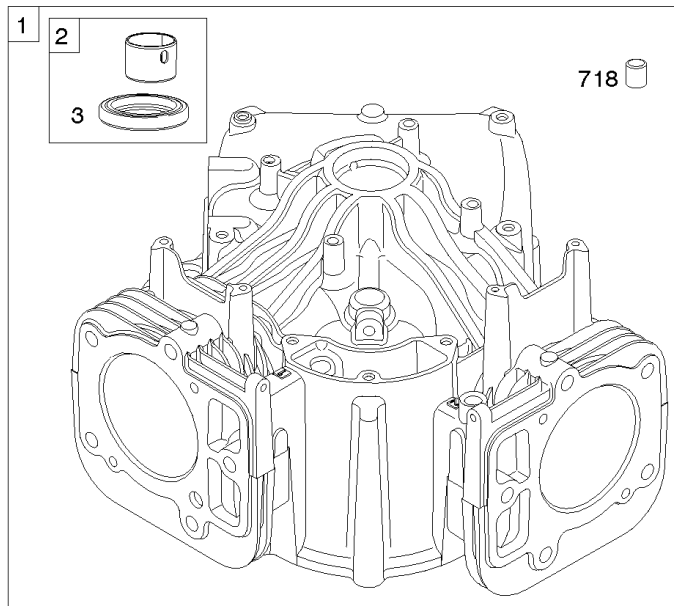

1319 WARNING LABEL

WARNING
Read and follow Operating Instructions before starting engine.
Exhaust is toxic. Operate engine in well-ventilated area.
Exhaust can catch fire. Do not touch hot parts.

REQUIRED when replacing parts with warning labels affixed.

1319A WARNING LABEL

REQUIRED when replacing parts with warning labels affixed.

1058 OPERATOR'S MANUAL

1036 EMISSIONS LABEL