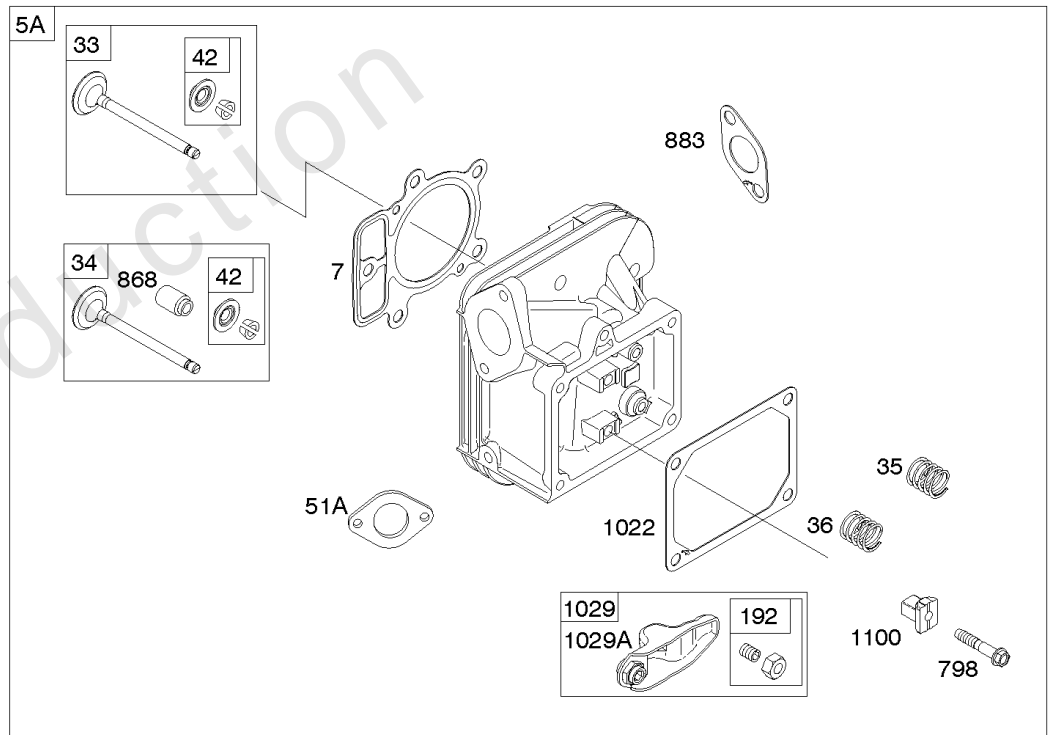

Cylinder Head, Rocker Arm Cover, Intake Manifold

REF NO	PART NO	QTY	DESCRIPTION
5	799088		HEAD, Cylinder -(Cylinder #1)
5A	799089		HEAD, Cylinder -(Cylinder #2)
7	796851		GASKET, Cylinder Head
13	793988		SCREW -(Cylinder Head)
33	793557		VALVE, Exhaust
34	793556		VALVE, Intake
35	694865		SPRING, Valve -(Intake)
36	694865		SPRING, Valve -(Exhaust)
42	499586		KEEPER, Valve
45	690977		TAPPET, Valve
50	797503		MANIFOLD, Intake
51	796876		GASKET, Intake
51A	690949		GASKET, Intake
53	690951		STUD -(Carburetor)
54	699816		SCREW -(Intake Manifold)
122	798759		SPACER, Carburetor
163	691001		GASKET, Air Cleaner
192	690083		ADJUSTER, Rocker Arm
213	799510		BRACKET, Choke Control
337	491055S		PLUG, Spark
337	84007216		PLUG, SPARK -(China Only)
383	19576S		WRENCH, Spark Plug
415	794903		PLUG -(Sump)
613	690341		SCREW -(Muffler)
635	692076		BOOT, Spark Plug
654	690958		NUT -(Carburetor)
798	697890		SCREW -(Rocker Arm)
868	690968		SEAL, Valve
883	690970		GASKET, Exhaust
914	691127		SCREW -(Rocker Cover)
918A	596163		HOSE, Vacuum -Used Before Code Date 19091800
918A	593641		HOSE, Vacuum -Used After Code Date 19091700
929	691003		SCREW -(Choke Control Bracket)
929A	794904		SCREW -(Choke Control Bracket)
964	799159		CAP, Connector
1022	690971		GASKET, Rocker Cover
1023	793146		COVER, Rocker -(Cylinder #1)
1023A	499600		COVER, Rocker -(Cylinder #2)

Cylinder Head, Rocker Arm Cover, Intake Manifold

Mfg. No: 49T777-0001-G1