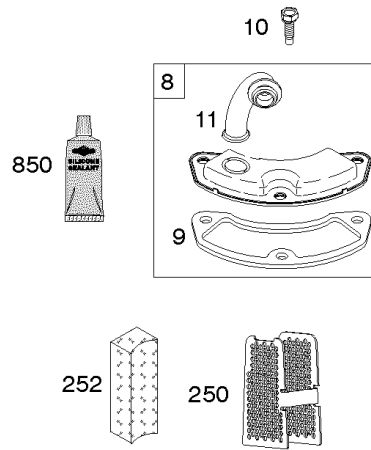

**REQUIRED** when replacing parts with warning labels affixed.

1319A WARNING LABEL

**REQUIRED** when replacing parts with warning labels affixed.

1058 OPERATOR'S MANUAL

1036 EMISSIONS LABEL

## Cylinder, Crankshaft, Camshaft, Air Guides

REF NO	PART NO	QTY	DESCRIPTION
1	591696		CYLINDER ASSEMBLY
2	797673		KIT, Bushing/Seal -(Magneto Side)
3	391086S		SEAL, Oil -(Magneto Side)
8	792185		BREATHER ASSEMBLY
9	690937		GASKET, Breather
10	691108		SCREW -(Breather Assembly)
11	792184		TUBE-BREATHER
16	796857		CRANKSHAFT
24	796335		KEY, Flywheel
25	796909		PISTON ASSEMBLY -(Standard)
25	796910		PISTON ASSEMBLY -(.020 Oversize)
26	796911		SET, Ring -(Standard)
26	796912		SET, Ring -(.020 Oversize)
27	690975		LOCK, Piston Pin
28	696581		PIN, Piston -(Standard)
29	796209		ROD, Connecting
32	690976		SCREW -(Connecting Rod)
45	690977		TAPPET, Valve
46	797242		CAMSHAFT
212	695238		LINK, Throttle
227	798856		LEVER, Governor Control
250	690957		RETAINER, Breather
252	794389		COLLECTOR-OIL
306	796852		SHIELD-CYLINDER -(Cylinder #1)
306A	591666		SHIELD-CYLINDER -(Cylinder #2)
307	691003		SCREW -(Cylinder Shield)
307A	691108		SCREW -(Cylinder Shield)
377	690979		KEY, Woodruff
405	697820		SCREW -(Back Plate)
447	691003		SCREW -(Air Guide Cover)
505	691029		NUT -(Governor Control Lever)
562	690311		BOLT -(Governor Control Lever)
573	790444		PLATE, Back
718	690959		PIN, Locating
741	690980		GEAR, Timing
850	100106		SEALANT, Liquid
865	591667		COVER, Air Guide -(Valley)
1036	----		Label-Emissions -(Available From A Briggs & Stratton Authorized Dealer)