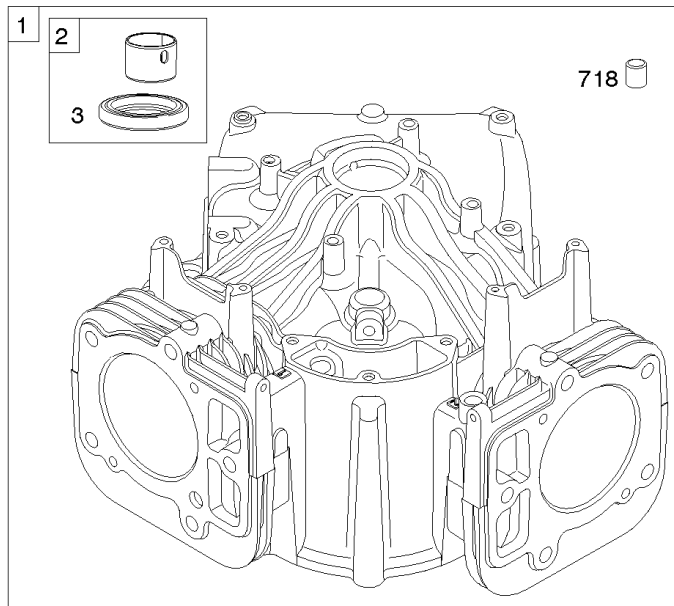

## Cylinder, Crankshaft, Camshaft, Air Guides

REF NO	PART NO	QTY	DESCRIPTION
1	591696		CYLINDER ASSEMBLY
2	797673		KIT, Bushing/Seal -(Magneto Side)
3	391086S		SEAL, Oil -(Magneto Side)
8	792185		BREATHER ASSEMBLY
9	690937		GASKET, Breather
10	691108		SCREW -(Breather Assembly)
11	792184		TUBE-BREATHER
16	796857		CRANKSHAFT
24	796335		KEY, Flywheel
25	796909		PISTON ASSEMBLY -(Standard)
25	796910		PISTON ASSEMBLY -(.020 Oversize)
26	796911		SET, Ring -(Standard)
26	796912		SET, Ring -(.020 Oversize)
27	690975		LOCK, Piston Pin
28	696581		PIN, Piston -(Standard)
29	796209		ROD, Connecting
32	690976		SCREW -(Connecting Rod)
45	690977		TAPPET, Valve
46	797242		CAMSHAFT
212	695238		LINK, Throttle
227	798856		LEVER, Governor Control
250	690957		RETAINER, Breather
252	794389		COLLECTOR-OIL
306	796852		SHIELD-CYLINDER -(Cylinder #1)
306A	591666		SHIELD-CYLINDER -(Cylinder #2)
307	691003		SCREW -(Cylinder Shield)
307A	691108		SCREW -(Cylinder Shield)
377	690979		KEY, Woodruff
405	697820		SCREW -(Back Plate)
447	691003		SCREW -(Air Guide Cover)
505	691029		NUT -(Governor Control Lever)
562	690311		BOLT -(Governor Control Lever)
573	790444		PLATE, Back
718	690959		PIN, Locating
741	690980		GEAR, Timing
850	100106		SEALANT, Liquid
865	591667		COVER, Air Guide -(Valley)
1036	----		Label-Emissions -(Available From A Briggs & Stratton Authorized Dealer)