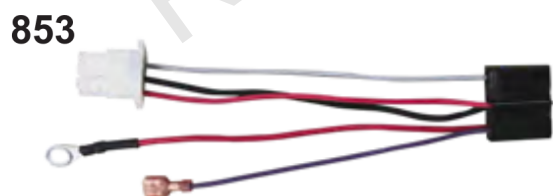

Electrical

REF NO	PART NO	QTY	DESCRIPTION
578	84007350	1	WIRE ASSEMBLY -(Wire Harness Adapter Aids in repowering engine application with Male 6-Pin connector and wires create custom adapter configurations.)
578A	19631	1	TOOL, CUSTOM HARNESS -(6-pin Wire Harness Adapter) (Aids in repowering engine application to an EFI engine)
853	84003359	1	ADAPTER, WIRE -(Wire Harness Adapter) (Aids in repowering ExMark) (Flat 6-spade connector to Briggs & Stratton 6-Pin connector)
920	84002147	1	SOLENOID, STARTER -(Starter Solenoid Kit) (Aids in Repowering when original is solenoid shift)
983	5103809YP	1	LIGHT, Indicator -(MIL Light Indicator) (LED Red)
1616	19626	1	CODE READER -(Tiny Scan Code Reader)

Not For Reproduction