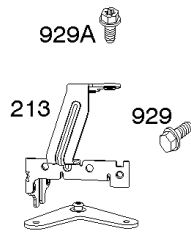

Cylinder Head, Rocker Arm Cover, Intake Manifold

REF NO	PART NO	QTY	DESCRIPTION
5	799088		HEAD, Cylinder -(Cylinder #1)
5A	799089		HEAD, Cylinder -(Cylinder #2)
7	796851		GASKET, Cylinder Head
13	793988		SCREW -(Cylinder Head)
33	793557		VALVE, Exhaust
34	793556		VALVE, Intake
35	694865		SPRING, Valve -(Intake)
36	694865		SPRING, Valve -(Exhaust)
42	499586		KEEPER, Valve
45	690977		TAPPET, Valve
50	797503		MANIFOLD, Intake
51	796876		GASKET, Intake
51A	690949		GASKET, Intake
53	690951		STUD -(Carburetor)
54	699816		SCREW -(Intake Manifold)
122	798759		SPACER, Carburetor
163	691001		GASKET, Air Cleaner
192	690083		ADJUSTER, Rocker Arm
213	799510		BRACKET, Choke Control
337	491055S		PLUG, Spark
337	84007216		PLUG, SPARK -(China Only)
383	19576S		WRENCH, Spark Plug
415	794903		PLUG -(Sump)
613	690341		SCREW -(Muffler)
635	692076		BOOT, Spark Plug
654	690958		NUT -(Carburetor)
798	697890		SCREW -(Rocker Arm)
868	690968		SEAL, Valve
883	690970		GASKET, Exhaust
914	691127		SCREW -(Rocker Cover)
918A	596163		HOSE, Vacuum -Used Before Code Date 19091800
918A	593641		HOSE, Vacuum -Used After Code Date 19091700
929	691003		SCREW -(Choke Control Bracket)
929A	794904		SCREW -(Choke Control Bracket)
964	799159		CAP, Connector
1022	690971		GASKET, Rocker Cover
1023	793146		COVER, Rocker -(Cylinder #1)
1023A	499600		COVER, Rocker -(Cylinder #2)

Cylinder Head, Rocker Arm Cover, Intake Manifold

Mfg. No: 49T777-0001-G1