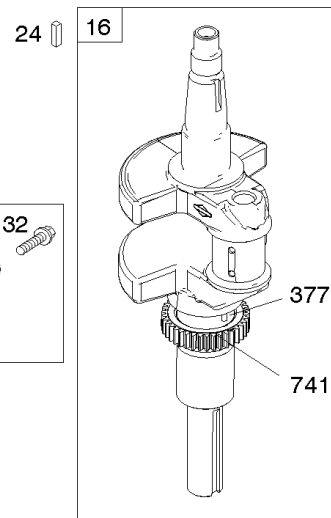

## Cylinder, Crankshaft, Camshaft, Air Guides

REF NO	PART NO	QTY	DESCRIPTION
1	591696		CYLINDER ASSEMBLY
2	797673		KIT, Bushing/Seal -(Magneto Side)
3	391086S		SEAL, Oil -(Magneto Side)
8	792185		BREATHER ASSEMBLY
9	690937		GASKET, Breather
10	691108		SCREW -(Breather Assembly)
11	792184		TUBE-BREATHER
16	796857		CRANKSHAFT
24	796335		KEY, Flywheel
25	796909		PISTON ASSEMBLY -(Standard)
25	796910		PISTON ASSEMBLY -(.020 Oversize)
26	796911		SET, Ring -(Standard)
26	796912		SET, Ring -(.020 Oversize)
27	690975		LOCK, Piston Pin
28	696581		PIN, Piston -(Standard)
29	796209		ROD, Connecting
32	690976		SCREW -(Connecting Rod)
45	690977		TAPPET, Valve
46	797242		CAMSHAFT
212	695238		LINK, Throttle
227	798856		LEVER, Governor Control
250	690957		RETAINER, Breather
252	794389		COLLECTOR-OIL
306	796852		SHIELD-CYLINDER -(Cylinder #1)
306A	591666		SHIELD-CYLINDER -(Cylinder #2)
307	691003		SCREW -(Cylinder Shield)
307A	691108		SCREW -(Cylinder Shield)
377	690979		KEY, Woodruff
405	697820		SCREW -(Back Plate)
447	691003		SCREW -(Air Guide Cover)
505	691029		NUT -(Governor Control Lever)
562	690311		BOLT -(Governor Control Lever)
573	790444		PLATE, Back
718	690959		PIN, Locating
741	690980		GEAR, Timing
850	100106		SEALANT, Liquid
865	591667		COVER, Air Guide -(Valley)
1036	----		Label-Emissions -(Available From A Briggs & Stratton Authorized Dealer)

## ***Cylinder, Crankshaft, Camshaft, Air Guides***

---

<b>REF NO</b>	<b>PART NO</b>	<b>QTY</b>	<b>DESCRIPTION</b>
1058	279348TRI		MANUAL, Operator's
1319	794467		LABEL, Warning
1319A	797669		LABEL, Warning