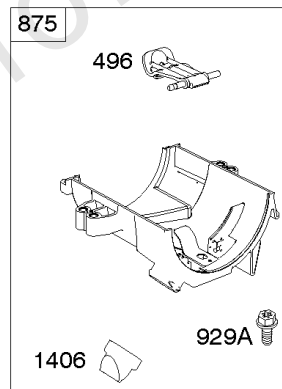

Model Components	Page
Blower Housing, Air Cleaner.....	4
Carburetor, Fuel Supply.....	6
Cylinder Head, Rocker Arm Cover, Intake Manifold.....	10
Cylinder, Crankshaft, Camshaft, Air Guides.....	14
ECU Module.....	18
Engine Sump, Lubrication, Oil Cooler.....	20
Engine/Valve Gasket Set, Carburetor Overhaul Kit.....	22
Flywheel, Controls, Wire Harness, Alternator, Starter.....	24
Replacement Engine - Europe, Middle East & Africa.....	26
Replacement Engine - US & Canada.....	27
Model 40, 44 & 49 Engine Accessories Catalog.....	28
Maintenance Kits.....	29
Engine Mounted Below Deck Mufflers.....	31
Engine Mounted Above Deck Mufflers.....	33
Spark Arrester/Deflector.....	35
Lubrication.....	37
Implement Mounted Above Deck Mufflers.....	39
Exhaust/Muffler Configurations.....	41
Electrical.....	43
Flywheel Guards.....	45
Speed Control.....	47
Muffler Mounting Hardware.....	49

Not For
Reproduction