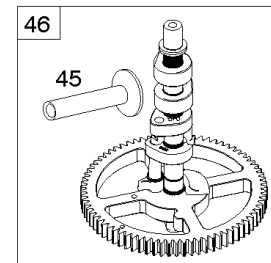

## Cylinder, Crankshaft, Camshaft, Air Guides

REF NO	PART NO	QTY	DESCRIPTION
1	591696		CYLINDER ASSEMBLY
2	797673		KIT, Bushing/Seal -(Magneto Side)
3	391086S		SEAL, Oil -(Magneto Side)
8	792185		BREATHER ASSEMBLY
9	690937		GASKET, Breather
10	691108		SCREW -(Breather Assembly)
11	792184		TUBE-BREATHER
16	796857		CRANKSHAFT
24	796335		KEY, Flywheel
25	796909		PISTON ASSEMBLY -(Standard)
25	796910		PISTON ASSEMBLY -(.020 Oversize)
26	796911		SET, Ring -(Standard)
26	796912		SET, Ring -(.020 Oversize)
27	690975		LOCK, Piston Pin
28	696581		PIN, Piston -(Standard)
29	796209		ROD, Connecting
32	690976		SCREW -(Connecting Rod)
45	690977		TAPPET, Valve
46	797242		CAMSHAFT
212	695238		LINK, Throttle
227	798856		LEVER, Governor Control
250	690957		RETAINER, Breather
252	794389		COLLECTOR-OIL
306	796852		SHIELD-CYLINDER -(Cylinder #1)
306A	591666		SHIELD-CYLINDER -(Cylinder #2)
307	691003		SCREW -(Cylinder Shield)
307A	691108		SCREW -(Cylinder Shield)
377	690979		KEY, Woodruff
405	697820		SCREW -(Back Plate)
447	691003		SCREW -(Air Guide Cover)
505	691029		NUT -(Governor Control Lever)
562	690311		BOLT -(Governor Control Lever)
573	790444		PLATE, Back
718	690959		PIN, Locating
741	690980		GEAR, Timing
850	100106		SEALANT, Liquid
865	591667		COVER, Air Guide -(Valley)
1036	----		Label-Emissions -(Available From A Briggs & Stratton Authorized Dealer)

## ***Cylinder, Crankshaft, Camshaft, Air Guides***

---

<b>REF NO</b>	<b>PART NO</b>	<b>QTY</b>	<b>DESCRIPTION</b>
1058	279348TRI		MANUAL, Operator's
1319	794467		LABEL, Warning
1319A	797669		LABEL, Warning