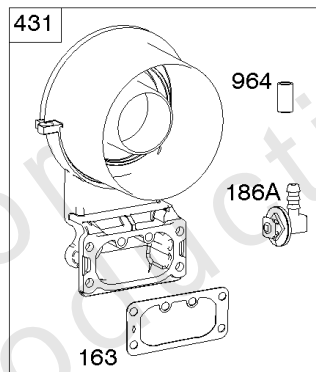

Model Components	Page
Blower Housing, Air Cleaner.....	4
Carburetor, Fuel Supply.....	6
Cylinder Head, Rocker Arm Cover, Intake Manifold.....	10
Cylinder, Crankshaft, Camshaft, Air Guides.....	14
ECU Module.....	18
Engine Sump, Lubrication, Oil Cooler.....	20
Engine/Valve Gasket Set, Carburetor Overhaul Kit.....	22
Flywheel, Controls, Wire Harness, Alternator, Starter.....	24
Replacement Engine - Europe, Middle East & Africa.....	26
Replacement Engine - US & Canada.....	27
Model 40, 44 & 49 Engine Accessories Catalog.....	28
Maintenance Kits.....	29
Engine Mounted Below Deck Mufflers.....	31
Engine Mounted Above Deck Mufflers.....	33
Spark Arrester/Deflector.....	35
Lubrication.....	37
Implement Mounted Above Deck Mufflers.....	39
Exhaust/Muffler Configurations.....	41
Electrical.....	43
Flywheel Guards.....	45
Speed Control.....	47
Muffler Mounting Hardware.....	49

Not For
Reproduction