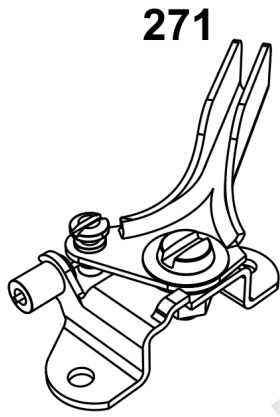

Flywheel Guards

REF NO	PART NO	QTY	DESCRIPTION
563	799360	1	SCREW -(Debris Screen Guard)
563A	597574	1	SCREW -(Debris Screen Guard)
563B	799359	1	SCREW -(Debris Screen Guard)
949	799357	1	GUARD, Debris Screen -(Static Cover Flywheel) (Requires 4 x 799360 Screw)
949A	797420YP	1	GUARD, Debris Screen -(Static Cover Flywheel High Flow) (Requires 4 x 799360 Screw)
949B	593206	1	GUARD, Debris Screen -(Static Cover Flywheel) (Requires 4 x 799359 Screw)
949C	597573	1	GUARD, Debris Screen -(Wire Static Flywheel Cover) (Requires 4x 597574 Screw) (For Commercial Series)

Not For Reproduction

Not For
Reproduction