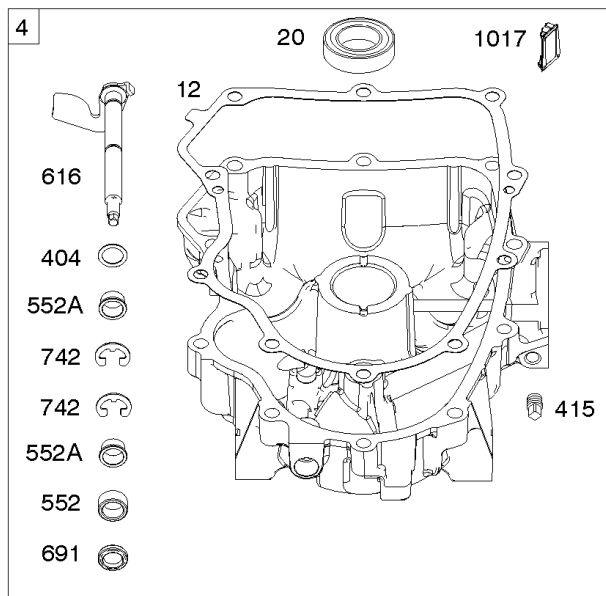

Engine Sump, Lubrication, Oil Cooler

REF NO	PART NO	QTY	DESCRIPTION
4	797502		SUMP, Engine
12	591911		GASKET, Crankcase
15	690946		PLUG, Oil Drain
20	795387		SEAL, Oil -(PTO Side)
22	694966		SCREW -(Crankcase Cover/Sump)
186	796532		CONNECTOR, Hose -(Oil Drain)
219	793338		GEAR, Governor
220	799772		WASHER -(Governor Gear)
221	841026		CUP, Governor
287	697820		SCREW -(Dipstick Tube)
305	691005		SCREW -(Blower Housing)
400	796862		COOLER, Oil
404	690442		WASHER -(Governor Crank)
415	794903		PLUG -(Sump)
448	799103		BRACKET, Oil Cooler
512	796530		HOSE, Oil Drain
523	691036		DIPSTICK
524	691032		SEAL, O-Ring
525	691037		TUBE, Dipstick
552	796638		BUSHING, Governor Crank
552A	690553		BUSHING, Governor Crank
601A	841597		CLAMP, Hose
615	698290		RETAINER, Governor Shaft
616	691045		CRANK, Governor
691	790574		SEAL, Governor Shaft
742	690328		RETAINER, E Ring
750	796208		SCREW -(Oil Pump Cover)
829	799104		HOSE, Oil Cooler -(Oil Cooler Hose)
842	691031		SEAL, O-Ring -(Dipstick Tube)
847	499602		DIPSTICK/TUBE ASSEMBLY
943	796222		SEAL, O-Ring -(Oil Pump Cover)
965	796221		COVER, Oil Pump
1017	796214		SCREEN, Oil Pump
1024	794644		PUMP-OIL
1027	795890		FILTER, Oil -(Yellow)
1028	796864		ADAPTER, Oil Filter
1366	799131		DIVERTER, Oil Cooler
1373	695629		SCREW -(Oil Cooler Bracket)
1373A	799105		SCREW -(Oil Cooler Bracket)
1374	796863		SEAL, O-Ring -(Oil Cooler Diverter)