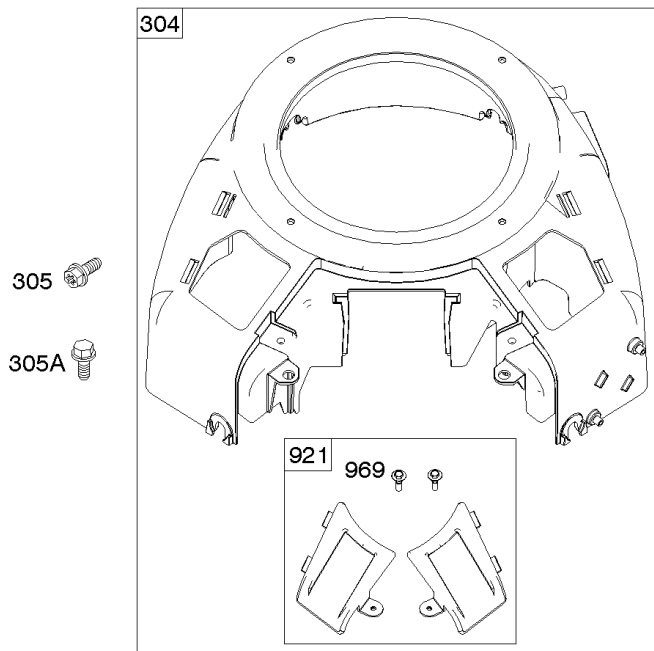

Model Components	Page
Blower Housing, Air Cleaner.....	4
Carburetor, Fuel Supply.....	6
Cylinder Head, Rocker Arm Cover, Intake Manifold.....	10
Cylinder, Crankshaft, Camshaft, Air Guides.....	14
ECU Module.....	18
Engine Sump, Lubrication, Oil Cooler.....	20
Engine/Valve Gasket Set, Carburetor Overhaul Kit.....	22
Flywheel, Controls, Wire Harness, Alternator, Starter.....	24
Replacement Engine - Europe, Middle East & Africa.....	26
Replacement Engine - US & Canada.....	27
Model 40, 44 & 49 Engine Accessories Catalog.....	28
Maintenance Kits.....	29
Engine Mounted Below Deck Mufflers.....	31
Engine Mounted Above Deck Mufflers.....	33
Spark Arrester/Deflector.....	35
Lubrication.....	37
Implement Mounted Above Deck Mufflers.....	39
Exhaust/Muffler Configurations.....	41
Electrical.....	43
Flywheel Guards.....	45
Speed Control.....	47
Muffler Mounting Hardware.....	49

Not For
Reproduction