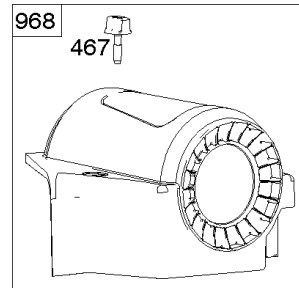

Model Components	Page
Blower Housing, Air Cleaner.....	4
Carburetor, Fuel Supply.....	6
Cylinder Head, Rocker Arm Cover, Intake Manifold.....	10
Cylinder, Crankshaft, Camshaft, Air Guides.....	14
ECU Module.....	18
Engine Sump, Lubrication, Oil Cooler.....	20
Engine/Valve Gasket Set, Carburetor Overhaul Kit.....	22
Flywheel, Controls, Wire Harness, Alternator, Starter.....	24
Replacement Engine - Europe, Middle East & Africa.....	26
Replacement Engine - US & Canada.....	27
Model 40, 44 & 49 Engine Accessories Catalog.....	28
Maintenance Kits.....	29
Engine Mounted Below Deck Mufflers.....	31
Engine Mounted Above Deck Mufflers.....	33
Spark Arrester/Deflector.....	35
Lubrication.....	37
Implement Mounted Above Deck Mufflers.....	39
Exhaust/Muffler Configurations.....	41
Electrical.....	43
Flywheel Guards.....	45
Speed Control.....	47
Muffler Mounting Hardware.....	49

Not For
Reproduction