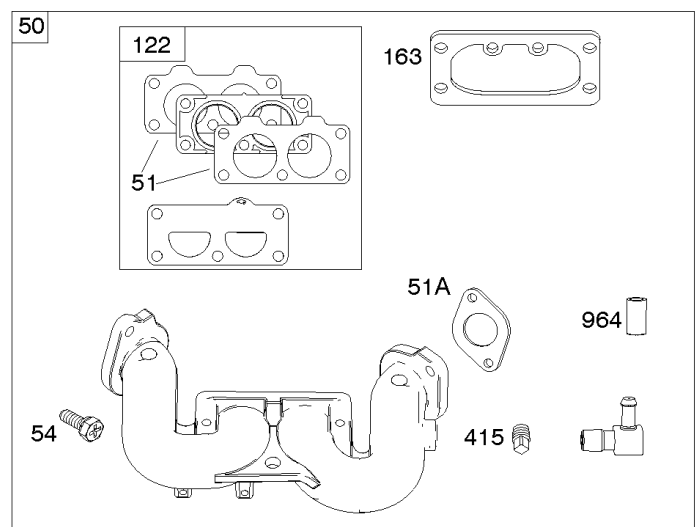

Cylinder Head, Rocker Arm Cover, Intake Manifold

REF NO	PART NO	QTY	DESCRIPTION
5	799088		HEAD, Cylinder -(Cylinder #1)
5A	799089		HEAD, Cylinder -(Cylinder #2)
7	796851		GASKET, Cylinder Head
13	793988		SCREW -(Cylinder Head)
33	793557		VALVE, Exhaust
34	793556		VALVE, Intake
35	694865		SPRING, Valve -(Intake)
36	694865		SPRING, Valve -(Exhaust)
42	499586		KEEPER, Valve
45	690977		TAPPET, Valve
50	797503		MANIFOLD, Intake
51	796876		GASKET, Intake
51A	690949		GASKET, Intake
53	690951		STUD -(Carburetor)
54	699816		SCREW -(Intake Manifold)
122	798759		SPACER, Carburetor
163	691001		GASKET, Air Cleaner
192	690083		ADJUSTER, Rocker Arm
213	799510		BRACKET, Choke Control
337	491055S		PLUG, Spark
337	84007216		PLUG, SPARK -(China Only)
383	19576S		WRENCH, Spark Plug
415	794903		PLUG -(Sump)
613	690341		SCREW -(Muffler)
635	692076		BOOT, Spark Plug
654	690958		NUT -(Carburetor)
798	697890		SCREW -(Rocker Arm)
868	690968		SEAL, Valve
883	690970		GASKET, Exhaust
914	691127		SCREW -(Rocker Cover)
918A	596163		HOSE, Vacuum -Used Before Code Date 19091800
918A	593641		HOSE, Vacuum -Used After Code Date 19091700
929	691003		SCREW -(Choke Control Bracket)
929A	794904		SCREW -(Choke Control Bracket)
964	799159		CAP, Connector
1022	690971		GASKET, Rocker Cover
1023	793146		COVER, Rocker -(Cylinder #1)
1023A	499600		COVER, Rocker -(Cylinder #2)

Cylinder Head, Rocker Arm Cover, Intake Manifold

Mfg. No: 49T777-0001-G1