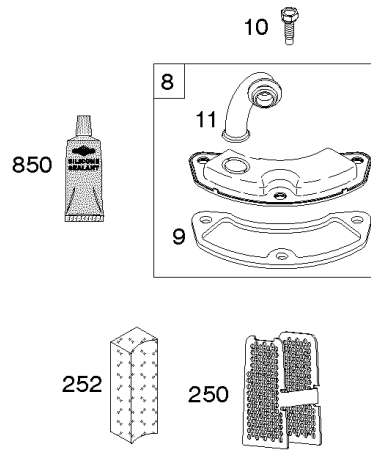

1319 WARNING LABEL

WARNING
Read and follow Operating Instructions before starting engine.
Exhaust is toxic. Operate engine in well-ventilated area.
Exhaust can catch fire. Do not touch hot parts.

REQUIRED when replacing parts with warning labels affixed.

1319A WARNING LABEL

REQUIRED when replacing parts with warning labels affixed.

1058 OPERATOR'S MANUAL

1036 EMISSIONS LABEL