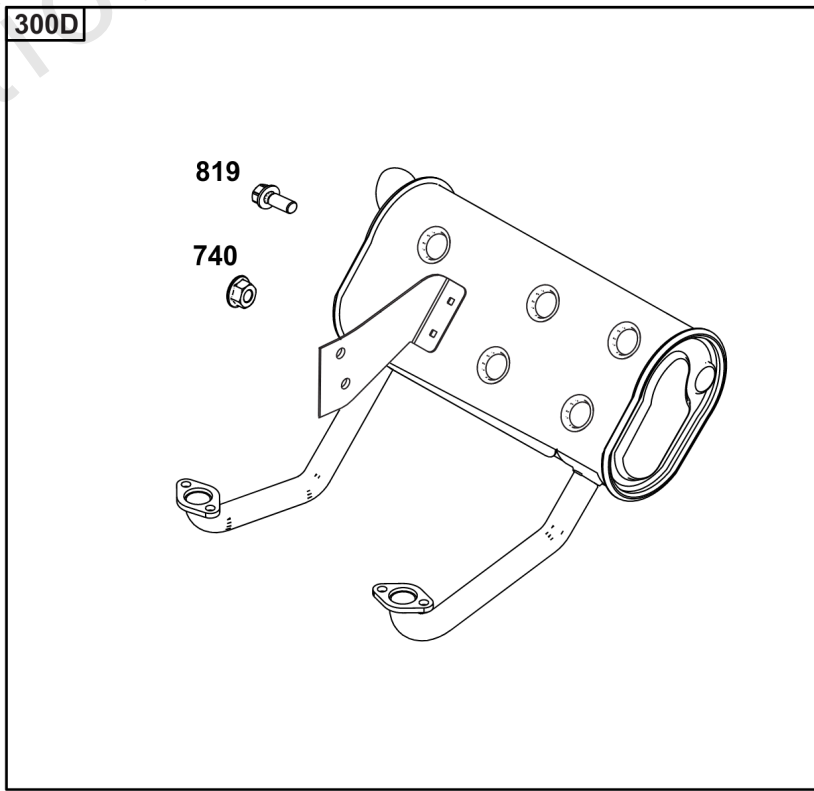

Exhaust/Muffler Configurations

REF NO	PART NO	QTY	DESCRIPTION
300A	771127	1	MUFFLER -(Oil Filter Side Outlet)(Commercial & Professional Series)
300B	771128	1	MUFFLER -(Starter Side Outlet)(Commercial & Professional Series)
300C	595822	1	MUFFLER -(Starter Side Outlet)(Commercial & Professional Series)
300D	84003680	1	MUFFLER -(Oil Filter Side Outlet) (Commercial & Professional Series)(Vanguard 810 & 810 EFI) (Compatible with 593868 Spark Arrester, 593885 Spark Arrester with Deflector.) (Equipped with plug for blocking off O2 sensor port for non EFI engines.)
437	690341	4	SCREW -(Exhaust Manifold)
740	704067	2	NUT, HEX FLNG,5/16-18 -(Muffler Bracket)
819	592604	2	SCREW -(Muffler Bracket)
819A	695629	4	SCREW -(Muffler Bracket)
819B	692062	2	SCREW -(Muffler Bracket)
883	594365	2	GASKET, Exhaust
884	691956	1	CLAMP, Muffler
1176	690941	4	NUT -(Exhaust Manifold)
1177	793859	1	NUT -(Muffler)