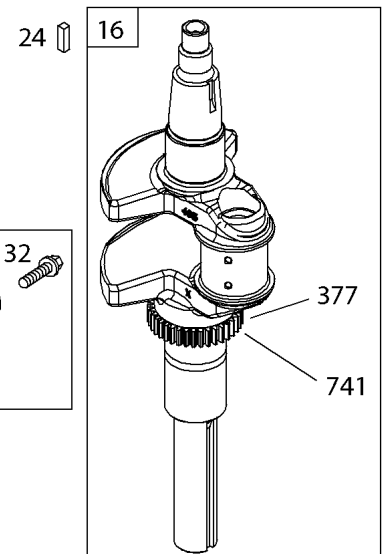

Cylinder Head, Rocker Arm Cover, Intake Manifold

REF NO	PART NO	QTY	DESCRIPTION
5	593838		HEAD, Cylinder -(Cylinder #1)
5A	593839		HEAD, Cylinder -(Cylinder #2)
7	593485		GASKET, Cylinder Head
13	592244		SCREW -(Cylinder Head)
33	593632		VALVE, Exhaust
34	793556		VALVE, Intake
35	694865		SPRING, Valve -(Intake)
36	694865		SPRING, Valve -(Exhaust)
42	499586		KEEPER, Valve
45	690977		TAPPET, Valve
50	593850		MANIFOLD, Intake
51	593849		GASKET, Intake
51A	593851		GASKET, Intake
54	699816		SCREW -(Intake Manifold)
163	691001		GASKET, Air Cleaner
192	690083		ADJUSTER, Rocker Arm
337	792015		PLUG, Spark
383	19576S		WRENCH, Spark Plug
798	697890		SCREW -(Rocker Arm)
868	690968		SEAL, Valve
883	594365		GASKET, Exhaust
914	593637		SCREW -(Rocker Cover)
918A	593641		HOSE, Vacuum -(2.9" Long)
961	691108		SCREW -(Air Cleaner Bracket)
964	799159		CAP, Connector
1022	690971		GASKET, Rocker Cover
1023	593854		COVER, Rocker -(Cylinder #1)
1023A	593855		COVER, Rocker -(Cylinder #2)
1026	690981		ROD, Push -(Steel)
1026A	690982		ROD, Push -(Aluminum)
1029	690972		ARM, Rocker
1029A	807323		ARM, Rocker
1100	791959		PIVOT, Rocker Arm
1491	699816		SCREW -(Throttle Body)

Cylinder, Crankshaft, Camshaft, Air Guides

REF NO	PART NO	QTY	DESCRIPTION
505	691029		NUT -(Governor Control Lever)
540	594325		PLATE, Baffle
562	690311		BOLT -(Governor Control Lever)
573	593607		PLATE, Back
584	594164		COVER, Breather Passage
618	594326		SCREW -(Baffle Plate)
718	690959		PIN, Locating
741	690980		GEAR, Timing
850	100106		SEALANT, Liquid
865	591667		COVER, Air Guide -(Valley)
1263	594166		REED, Breather
1264	594165		SCREW -(Breather Reed)
1319	794467		LABEL, Warning
1319A	797669		LABEL, Warning