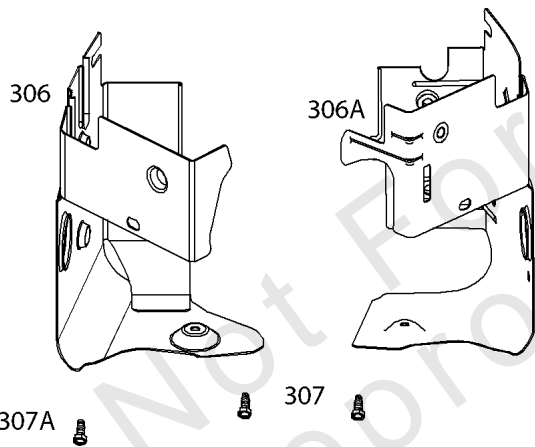

Cylinder Head, Rocker Arm Cover, Intake Manifold

REF NO	PART NO	QTY	DESCRIPTION
5	593838		HEAD, Cylinder -(Cylinder #1)
5A	593839		HEAD, Cylinder -(Cylinder #2)
7	593485		GASKET, Cylinder Head
13	592244		SCREW -(Cylinder Head)
33	593632		VALVE, Exhaust
34	793556		VALVE, Intake
35	694865		SPRING, Valve -(Intake)
36	694865		SPRING, Valve -(Exhaust)
42	499586		KEEPER, Valve
45	690977		TAPPET, Valve
50	593850		MANIFOLD, Intake
51	593849		GASKET, Intake
51A	593851		GASKET, Intake
54	699816		SCREW -(Intake Manifold)
163	691001		GASKET, Air Cleaner
192	690083		ADJUSTER, Rocker Arm
337	792015		PLUG, Spark
383	19576S		WRENCH, Spark Plug
798	697890		SCREW -(Rocker Arm)
868	690968		SEAL, Valve
883	594365		GASKET, Exhaust
914	593637		SCREW -(Rocker Cover)
918A	593641		HOSE, Vacuum -(2.9" Long)
961	691108		SCREW -(Air Cleaner Bracket)
964	799159		CAP, Connector
1022	690971		GASKET, Rocker Cover
1023	593854		COVER, Rocker -(Cylinder #1)
1023A	593855		COVER, Rocker -(Cylinder #2)
1026	690981		ROD, Push -(Steel)
1026A	690982		ROD, Push -(Aluminum)
1029	690972		ARM, Rocker
1029A	807323		ARM, Rocker
1100	791959		PIVOT, Rocker Arm
1491	699816		SCREW -(Throttle Body)