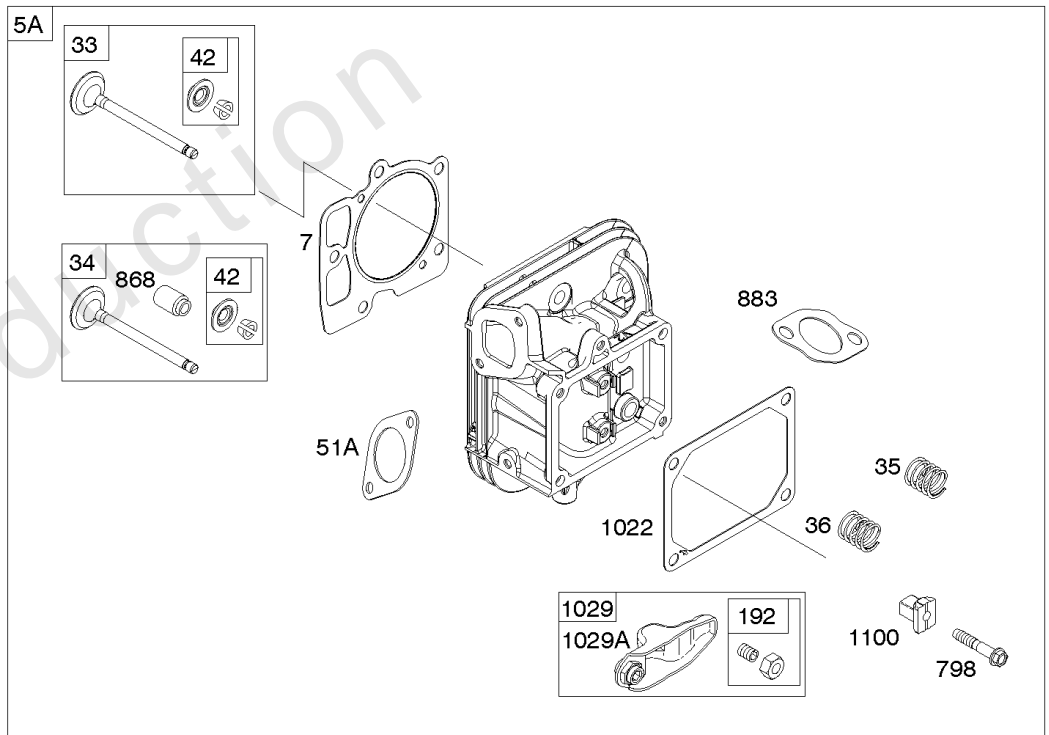

Parts Manual

Mfg. No: 49E777-0001-G1

Model Components	Page
Blower Housing, Air Cleaner, Muffler.	4
Cylinder Head, Rocker Arm Cover, Intake Manifold.	6
Cylinder, Crankshaft, Camshaft, Air Guides.	8
Engine Gasket Set, Valve Gasket Set.	12
Engine Sump, Oil Pump, Dipstick/Tube Assembly.	14
Flywheel, Alternator, Starter.	16
Replacement Engine - US & Canada.	18
Throttle Body, Fuel Supply.	19
Wire Harness, Electronic Control Module.	23
Model 40, 44 & 49 Engine Accessories Catalog.	25
Maintenance Kits.	26
Engine Mounted Below Deck Mufflers.	28
Engine Mounted Above Deck Mufflers.	30
Spark Arrester/Deflector.	32
Lubrication.	34
Implement Mounted Above Deck Mufflers.	36
Exhaust/Muffler Configurations.	38
Electrical.	40
Flywheel Guards.	42
Speed Control.	44
Muffler Mounting Hardware.	46

Cylinder Head, Rocker Arm Cover, Intake Manifold

REF NO	PART NO	QTY	DESCRIPTION
5	593838		HEAD, Cylinder -(Cylinder #1)
5A	593839		HEAD, Cylinder -(Cylinder #2)
7	593485		GASKET, Cylinder Head
13	592244		SCREW -(Cylinder Head)
33	593632		VALVE, Exhaust
34	793556		VALVE, Intake
35	694865		SPRING, Valve -(Intake)
36	694865		SPRING, Valve -(Exhaust)
42	499586		KEEPER, Valve
45	690977		TAPPET, Valve
50	593850		MANIFOLD, Intake
51	593849		GASKET, Intake
51A	593851		GASKET, Intake
54	699816		SCREW -(Intake Manifold)
163	691001		GASKET, Air Cleaner
192	690083		ADJUSTER, Rocker Arm
337	792015		PLUG, Spark
383	19576S		WRENCH, Spark Plug
798	697890		SCREW -(Rocker Arm)
868	690968		SEAL, Valve
883	594365		GASKET, Exhaust
914	593637		SCREW -(Rocker Cover)
918A	593641		HOSE, Vacuum -(2.9" Long)
961	691108		SCREW -(Air Cleaner Bracket)
964	799159		CAP, Connector
1022	690971		GASKET, Rocker Cover
1023	593854		COVER, Rocker -(Cylinder #1)
1023A	593855		COVER, Rocker -(Cylinder #2)
1026	690981		ROD, Push -(Steel)
1026A	690982		ROD, Push -(Aluminum)
1029	690972		ARM, Rocker
1029A	807323		ARM, Rocker
1100	791959		PIVOT, Rocker Arm
1491	699816		SCREW -(Throttle Body)