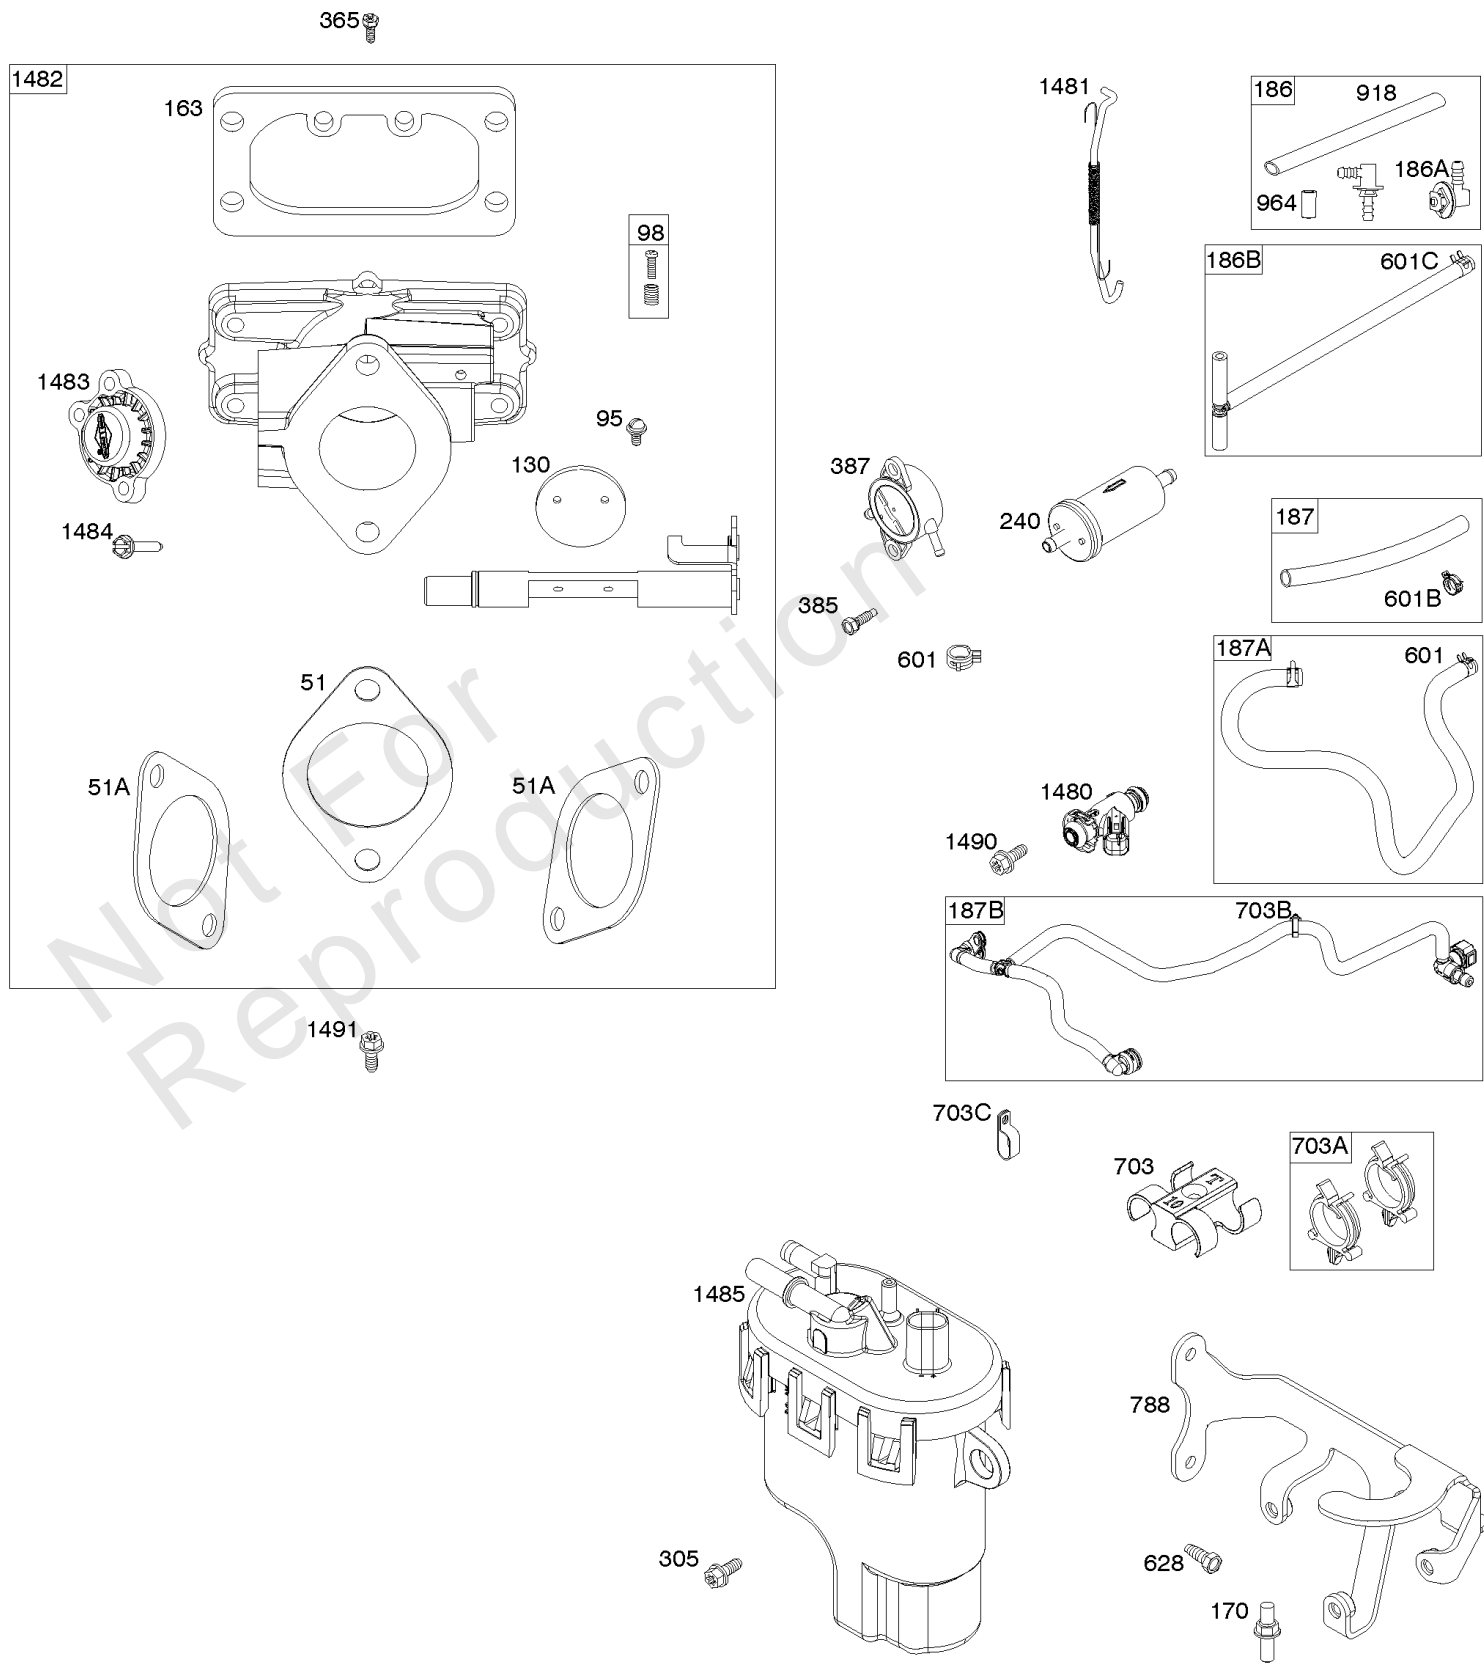

Not For Reproduction

Throttle Body, Fuel Supply

REF NO	PART NO	QTY	DESCRIPTION
51	593849		GASKET, Intake
51A	593851		GASKET, Intake
95	593897		SCREW -(Throttle Valve)
98	593893		KIT, Idle Speed
130	796875		VALVE, Throttle
163	691001		GASKET, Air Cleaner
170	593903		STUD -(Crankcase Cover/Sump)
186	799158		CONNECTOR, Hose -(EVAP)
186A	845141		CONNECTOR, Hose -(EVAP)
186B	593880		CONNECTOR, Hose -(EVAP)
187	791766		LINE, Fuel -(15 Inches Long)(Cut to Required Length)
187A	593847		LINE, Fuel -(Formed Hose)
187B	593884		LINE, Fuel -(Formed Hose)
240	845125		FILTER, Fuel
305	691005		SCREW -(Blower Housing)
365	699816		SCREW -(Carburetor)
385	797409		SCREW -(Fuel Pump) (Fuel Pump Mounted To Blower Housing)
387	808656		PUMP, Fuel
601	691038		CLAMP, Hose -(Black)
601B	791850		CLAMP, Hose -(Green)
601C	593879		CLAMP, Hose -(Vent Tube) (Fuel Line)
628	691108		SCREW -(Fuel Pump Bracket)
703	593863		CLIP
703A	593846		CLIP -(Fuel Pump)
703B	593865		CLIP -(Fuel Line)
703C	594364		CLIP -(Fuel Line)
788	593864		BRACKET, Fuel Pump
918	799160		HOSE, Vacuum -(Length 9.4 Inches)
964	799159		CAP, Connector
1480	593852		INJECTOR, Fuel
1481	593853		LINK/SPRING ASSEMBLY
1482	593887		BODY, Throttle
1483	593895		COVER, Dust
1484	593896		SCREW -(Dust Cover)
1485	593890		MODULE, Fuel
1490	691127		SCREW -(Fuel Injector)