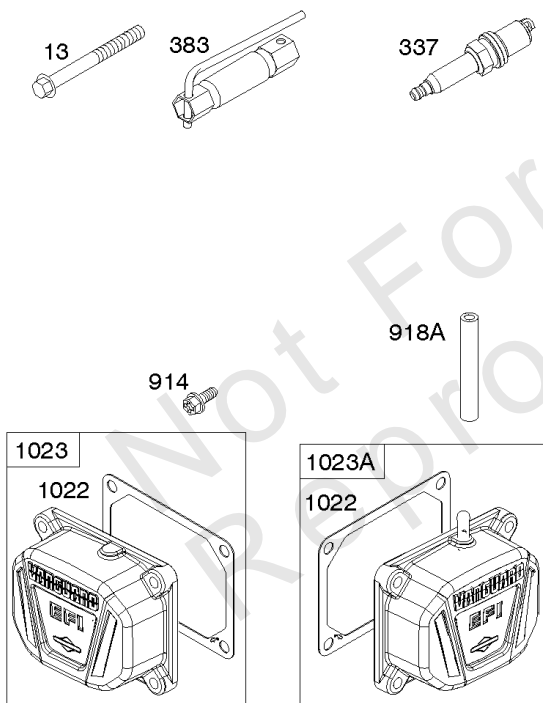

Parts Manual

Mfg. No: 49E777-0001-G1

Model Components	Page
Blower Housing, Air Cleaner, Muffler.	4
Cylinder Head, Rocker Arm Cover, Intake Manifold.	6
Cylinder, Crankshaft, Camshaft, Air Guides.	8
Engine Gasket Set, Valve Gasket Set.	12
Engine Sump, Oil Pump, Dipstick/Tube Assembly.	14
Flywheel, Alternator, Starter.	16
Replacement Engine - US & Canada.	18
Throttle Body, Fuel Supply.	19
Wire Harness, Electronic Control Module.	23
Model 40, 44 & 49 Engine Accessories Catalog.	25
Maintenance Kits.	26
Engine Mounted Below Deck Mufflers.	28
Engine Mounted Above Deck Mufflers.	30
Spark Arrester/Deflector.	32
Lubrication.	34
Implement Mounted Above Deck Mufflers.	36
Exhaust/Muffler Configurations.	38
Electrical.	40
Flywheel Guards.	42
Speed Control.	44
Muffler Mounting Hardware.	46

Cylinder Head, Rocker Arm Cover, Intake Manifold

REF NO	PART NO	QTY	DESCRIPTION
5	593838		HEAD, Cylinder -(Cylinder #1)
5A	593839		HEAD, Cylinder -(Cylinder #2)
7	593485		GASKET, Cylinder Head
13	592244		SCREW -(Cylinder Head)
33	593632		VALVE, Exhaust
34	793556		VALVE, Intake
35	694865		SPRING, Valve -(Intake)
36	694865		SPRING, Valve -(Exhaust)
42	499586		KEEPER, Valve
45	690977		TAPPET, Valve
50	593850		MANIFOLD, Intake
51	593849		GASKET, Intake
51A	593851		GASKET, Intake
54	699816		SCREW -(Intake Manifold)
163	691001		GASKET, Air Cleaner
192	690083		ADJUSTER, Rocker Arm
337	792015		PLUG, Spark
383	19576S		WRENCH, Spark Plug
798	697890		SCREW -(Rocker Arm)
868	690968		SEAL, Valve
883	594365		GASKET, Exhaust
914	593637		SCREW -(Rocker Cover)
918A	593641		HOSE, Vacuum -(2.9" Long)
961	691108		SCREW -(Air Cleaner Bracket)
964	799159		CAP, Connector
1022	690971		GASKET, Rocker Cover
1023	593854		COVER, Rocker -(Cylinder #1)
1023A	593855		COVER, Rocker -(Cylinder #2)
1026	690981		ROD, Push -(Steel)
1026A	690982		ROD, Push -(Aluminum)
1029	690972		ARM, Rocker
1029A	807323		ARM, Rocker
1100	791959		PIVOT, Rocker Arm
1491	699816		SCREW -(Throttle Body)