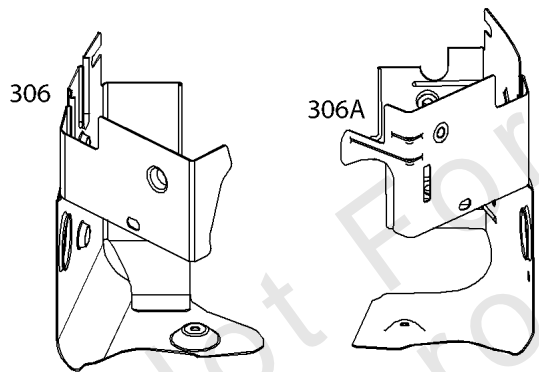

Cylinder, Crankshaft, Camshaft, Air Guides

REF NO	PART NO	QTY	DESCRIPTION
505	691029		NUT -(Governor Control Lever)
540	594325		PLATE, Baffle
562	690311		BOLT -(Governor Control Lever)
573	593607		PLATE, Back
584	594164		COVER, Breather Passage
618	594326		SCREW -(Baffle Plate)
718	690959		PIN, Locating
741	690980		GEAR, Timing
850	100106		SEALANT, Liquid
865	591667		COVER, Air Guide -(Valley)
1263	594166		REED, Breather
1264	594165		SCREW -(Breather Reed)
1319	794467		LABEL, Warning
1319A	797669		LABEL, Warning