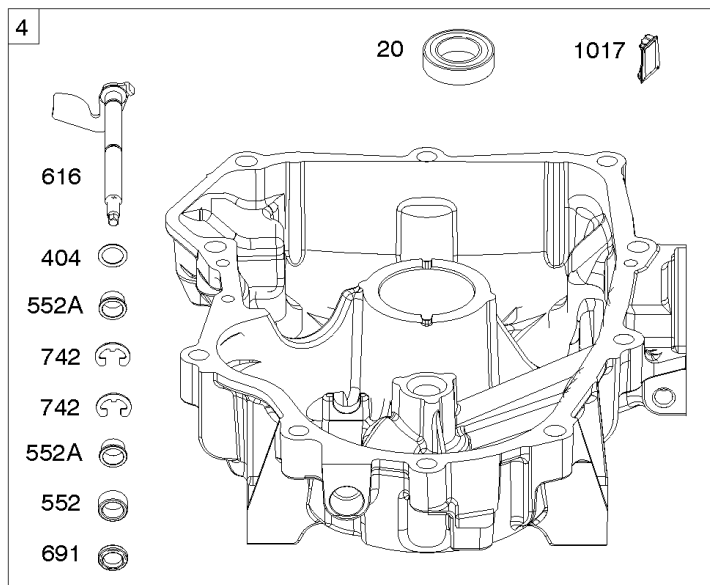

Engine Sump, Oil Pump, Dipstick/Tube Assembly

Mfg. No: 49E777-0001-G1