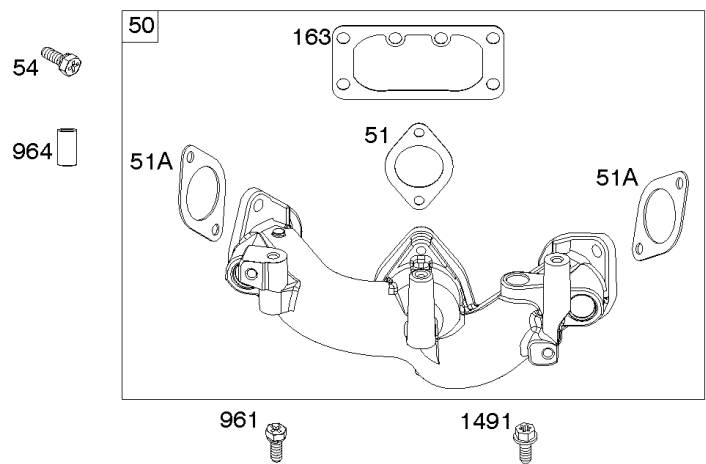

Parts Manual

Mfg. No: 49E777-0001-G1

Model Components	Page
Blower Housing, Air Cleaner, Muffler.	4
Cylinder Head, Rocker Arm Cover, Intake Manifold.	6
Cylinder, Crankshaft, Camshaft, Air Guides.	8
Engine Gasket Set, Valve Gasket Set.	12
Engine Sump, Oil Pump, Dipstick/Tube Assembly.	14
Flywheel, Alternator, Starter.	16
Replacement Engine - US & Canada.	18
Throttle Body, Fuel Supply.	19
Wire Harness, Electronic Control Module.	23
Model 40, 44 & 49 Engine Accessories Catalog.	25
Maintenance Kits.	26
Engine Mounted Below Deck Mufflers.	28
Engine Mounted Above Deck Mufflers.	30
Spark Arrester/Deflector.	32
Lubrication.	34
Implement Mounted Above Deck Mufflers.	36
Exhaust/Muffler Configurations.	38
Electrical.	40
Flywheel Guards.	42
Speed Control.	44
Muffler Mounting Hardware.	46

Cylinder Head, Rocker Arm Cover, Intake Manifold

REF NO	PART NO	QTY	DESCRIPTION
5	593838		HEAD, Cylinder -(Cylinder #1)
5A	593839		HEAD, Cylinder -(Cylinder #2)
7	593485		GASKET, Cylinder Head
13	592244		SCREW -(Cylinder Head)
33	593632		VALVE, Exhaust
34	793556		VALVE, Intake
35	694865		SPRING, Valve -(Intake)
36	694865		SPRING, Valve -(Exhaust)
42	499586		KEEPER, Valve
45	690977		TAPPET, Valve
50	593850		MANIFOLD, Intake
51	593849		GASKET, Intake
51A	593851		GASKET, Intake
54	699816		SCREW -(Intake Manifold)
163	691001		GASKET, Air Cleaner
192	690083		ADJUSTER, Rocker Arm
337	792015		PLUG, Spark
383	19576S		WRENCH, Spark Plug
798	697890		SCREW -(Rocker Arm)
868	690968		SEAL, Valve
883	594365		GASKET, Exhaust
914	593637		SCREW -(Rocker Cover)
918A	593641		HOSE, Vacuum -(2.9" Long)
961	691108		SCREW -(Air Cleaner Bracket)
964	799159		CAP, Connector
1022	690971		GASKET, Rocker Cover
1023	593854		COVER, Rocker -(Cylinder #1)
1023A	593855		COVER, Rocker -(Cylinder #2)
1026	690981		ROD, Push -(Steel)
1026A	690982		ROD, Push -(Aluminum)
1029	690972		ARM, Rocker
1029A	807323		ARM, Rocker
1100	791959		PIVOT, Rocker Arm
1491	699816		SCREW -(Throttle Body)