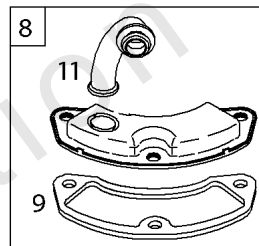

Cylinder, Crankshaft, Camshaft, Air Guides

REF NO	PART NO	QTY	DESCRIPTION
505	691029		NUT -(Governor Control Lever)
540	594325		PLATE, Baffle
562	690311		BOLT -(Governor Control Lever)
573	593607		PLATE, Back
584	594164		COVER, Breather Passage
618	594326		SCREW -(Baffle Plate)
718	690959		PIN, Locating
741	690980		GEAR, Timing
850	100106		SEALANT, Liquid
865	591667		COVER, Air Guide -(Valley)
1263	594166		REED, Breather
1264	594165		SCREW -(Breather Reed)
1319	794467		LABEL, Warning
1319A	797669		LABEL, Warning