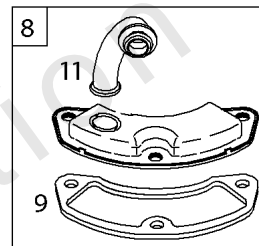

Cylinder Head, Rocker Arm Cover, Intake Manifold

REF NO	PART NO	QTY	DESCRIPTION
5	593838		HEAD, Cylinder -(Cylinder #1)
5A	593839		HEAD, Cylinder -(Cylinder #2)
7	593485		GASKET, Cylinder Head
13	592244		SCREW -(Cylinder Head)
33	593632		VALVE, Exhaust
34	793556		VALVE, Intake
35	694865		SPRING, Valve -(Intake)
36	694865		SPRING, Valve -(Exhaust)
42	499586		KEEPER, Valve
45	690977		TAPPET, Valve
50	593850		MANIFOLD, Intake
51	593849		GASKET, Intake
51A	593851		GASKET, Intake
54	699816		SCREW -(Intake Manifold)
163	691001		GASKET, Air Cleaner
192	690083		ADJUSTER, Rocker Arm
337	792015		PLUG, Spark
383	19576S		WRENCH, Spark Plug
798	697890		SCREW -(Rocker Arm)
868	690968		SEAL, Valve
883	594365		GASKET, Exhaust
914	593637		SCREW -(Rocker Cover)
918A	593641		HOSE, Vacuum -(2.9" Long)
961	691108		SCREW -(Air Cleaner Bracket)
964	799159		CAP, Connector
1022	690971		GASKET, Rocker Cover
1023	593854		COVER, Rocker -(Cylinder #1)
1023A	593855		COVER, Rocker -(Cylinder #2)
1026	690981		ROD, Push -(Steel)
1026A	690982		ROD, Push -(Aluminum)
1029	690972		ARM, Rocker
1029A	807323		ARM, Rocker
1100	791959		PIVOT, Rocker Arm
1491	699816		SCREW -(Throttle Body)