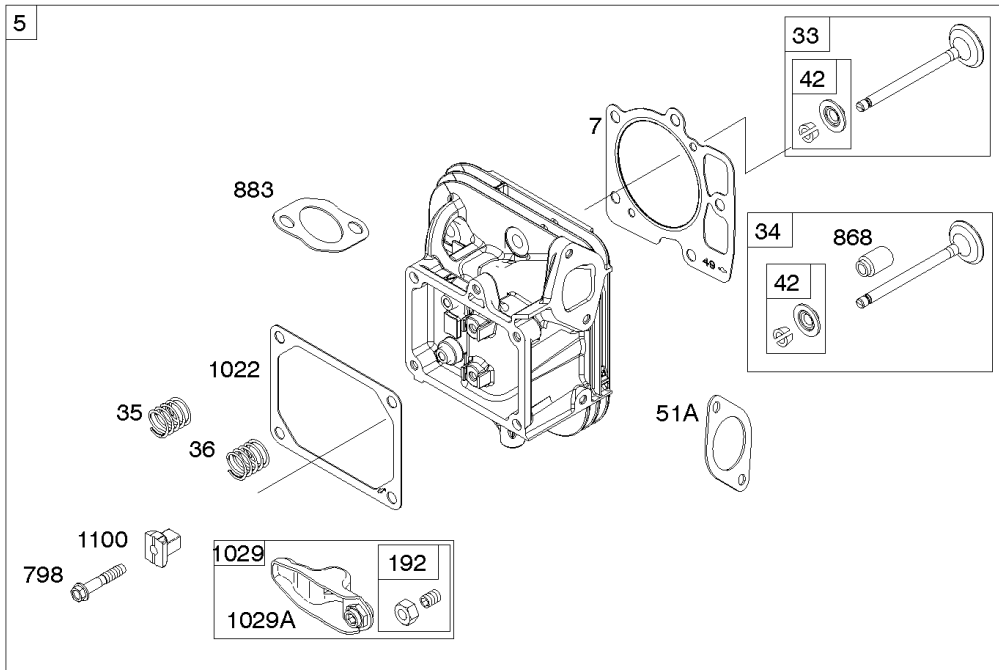

Parts Manual

Mfg. No: 49E777-0001-G1

Model Components	Page
Blower Housing, Air Cleaner, Muffler.	4
Cylinder Head, Rocker Arm Cover, Intake Manifold.	6
Cylinder, Crankshaft, Camshaft, Air Guides.	8
Engine Gasket Set, Valve Gasket Set.	12
Engine Sump, Oil Pump, Dipstick/Tube Assembly.	14
Flywheel, Alternator, Starter.	16
Replacement Engine - US & Canada.	18
Throttle Body, Fuel Supply.	19
Wire Harness, Electronic Control Module.	23
Model 40, 44 & 49 Engine Accessories Catalog.	25
Maintenance Kits.	26
Engine Mounted Below Deck Mufflers.	28
Engine Mounted Above Deck Mufflers.	30
Spark Arrester/Deflector.	32
Lubrication.	34
Implement Mounted Above Deck Mufflers.	36
Exhaust/Muffler Configurations.	38
Electrical.	40
Flywheel Guards.	42
Speed Control.	44
Muffler Mounting Hardware.	46

Cylinder Head, Rocker Arm Cover, Intake Manifold

REF NO	PART NO	QTY	DESCRIPTION
5	593838		HEAD, Cylinder -(Cylinder #1)
5A	593839		HEAD, Cylinder -(Cylinder #2)
7	593485		GASKET, Cylinder Head
13	592244		SCREW -(Cylinder Head)
33	593632		VALVE, Exhaust
34	793556		VALVE, Intake
35	694865		SPRING, Valve -(Intake)
36	694865		SPRING, Valve -(Exhaust)
42	499586		KEEPER, Valve
45	690977		TAPPET, Valve
50	593850		MANIFOLD, Intake
51	593849		GASKET, Intake
51A	593851		GASKET, Intake
54	699816		SCREW -(Intake Manifold)
163	691001		GASKET, Air Cleaner
192	690083		ADJUSTER, Rocker Arm
337	792015		PLUG, Spark
383	19576S		WRENCH, Spark Plug
798	697890		SCREW -(Rocker Arm)
868	690968		SEAL, Valve
883	594365		GASKET, Exhaust
914	593637		SCREW -(Rocker Cover)
918A	593641		HOSE, Vacuum -(2.9" Long)
961	691108		SCREW -(Air Cleaner Bracket)
964	799159		CAP, Connector
1022	690971		GASKET, Rocker Cover
1023	593854		COVER, Rocker -(Cylinder #1)
1023A	593855		COVER, Rocker -(Cylinder #2)
1026	690981		ROD, Push -(Steel)
1026A	690982		ROD, Push -(Aluminum)
1029	690972		ARM, Rocker
1029A	807323		ARM, Rocker
1100	791959		PIVOT, Rocker Arm
1491	699816		SCREW -(Throttle Body)