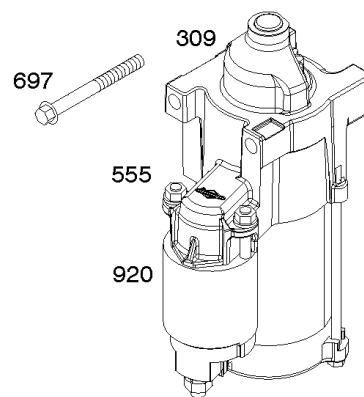

Cylinder, Crankshaft, Camshaft, Air Guides

REF NO	PART NO	QTY	DESCRIPTION
505	691029		NUT -(Governor Control Lever)
540	594325		PLATE, Baffle
562	690311		BOLT -(Governor Control Lever)
573	593607		PLATE, Back
584	594164		COVER, Breather Passage
618	594326		SCREW -(Baffle Plate)
718	690959		PIN, Locating
741	690980		GEAR, Timing
850	100106		SEALANT, Liquid
865	591667		COVER, Air Guide -(Valley)
1263	594166		REED, Breather
1264	594165		SCREW -(Breather Reed)
1319	794467		LABEL, Warning
1319A	797669		LABEL, Warning

Engine Sump, Oil Pump, Dipstick/Tube Assembly

Mfg. No: 49E777-0001-G1

601A

1374

Engine Sump, Oil Pump, Dipstick/Tube Assembly

REF NO	PART NO	QTY	DESCRIPTION
4	593652		SUMP, Engine
15	690946		PLUG, Oil Drain
20	593644		SEAL, Oil -(PTO Side)
22	694966		SCREW -(Crankcase Cover/Sump)
170	593903		STUD -(Crankcase Cover/Sump)
219	793338		GEAR, Governor
220	799772		WASHER -(Governor Gear)
221	841026		CUP, Governor
239	792028		SWITCH, Oil Pressure
287	594937		SCREW -(Dipstick Tube)
400	796862		COOLER, Oil
404	690442		WASHER -(Governor Crank)
448	593631		BRACKET, Oil Cooler
523	691036		DIPSTICK
524	691032		SEAL, O-Ring
525	691037		TUBE, Dipstick
552	796638		BUSHING, Governor Crank
552A	690553		BUSHING, Governor Crank
601A	841597		CLAMP, Hose -(Oil Cooler Hose)
615	698290		RETAINER, Governor Shaft
616	691045		CRANK, Governor
691	790574		SEAL, Governor Shaft
742	690328		RETAINER, E Ring
750	796208		SCREW -(Oil Pump Cover)
829	593845		HOSE, Oil Cooler -(Oil Cooler Hose)
842	691031		SEAL, O-Ring -(Dipstick Tube)
847	499602		DIPSTICK/TUBE ASSEMBLY
850	100106		SEALANT, Liquid
943	593642		SEAL, O-Ring -(Oil Pump Cover)
965	796221		COVER, Oil Pump
1017	796214		SCREEN, Oil Pump
1024	796220		PUMP, Oil
1027	696854		FILTER, Oil
1028	796864		ADAPTER, Oil Filter
1366	799131		DIVERTER, Oil Cooler
1373	695629		SCREW -(Oil Cooler Bracket)
1373A	799105		SCREW -(Oil Cooler Bracket)
1374	796863		SEAL, O-Ring -(Oil Cooler Diverter)