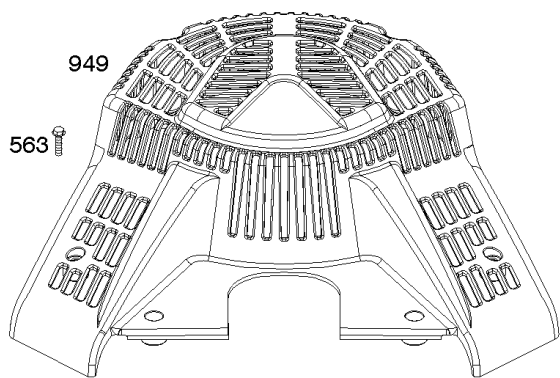

Engine Sump, Oil Pump, Dipstick/Tube Assembly

Mfg. No: 49E777-0001-G1

601A

1374

Engine Sump, Oil Pump, Dipstick/Tube Assembly

REF NO	PART NO	QTY	DESCRIPTION
4	593652		SUMP, Engine
15	690946		PLUG, Oil Drain
20	593644		SEAL, Oil -(PTO Side)
22	694966		SCREW -(Crankcase Cover/Sump)
170	593903		STUD -(Crankcase Cover/Sump)
219	793338		GEAR, Governor
220	799772		WASHER -(Governor Gear)
221	841026		CUP, Governor
239	792028		SWITCH, Oil Pressure
287	594937		SCREW -(Dipstick Tube)
400	796862		COOLER, Oil
404	690442		WASHER -(Governor Crank)
448	593631		BRACKET, Oil Cooler
523	691036		DIPSTICK
524	691032		SEAL, O-Ring
525	691037		TUBE, Dipstick
552	796638		BUSHING, Governor Crank
552A	690553		BUSHING, Governor Crank
601A	841597		CLAMP, Hose -(Oil Cooler Hose)
615	698290		RETAINER, Governor Shaft
616	691045		CRANK, Governor
691	790574		SEAL, Governor Shaft
742	690328		RETAINER, E Ring
750	796208		SCREW -(Oil Pump Cover)
829	593845		HOSE, Oil Cooler -(Oil Cooler Hose)
842	691031		SEAL, O-Ring -(Dipstick Tube)
847	499602		DIPSTICK/TUBE ASSEMBLY
850	100106		SEALANT, Liquid
943	593642		SEAL, O-Ring -(Oil Pump Cover)
965	796221		COVER, Oil Pump
1017	796214		SCREEN, Oil Pump
1024	796220		PUMP, Oil
1027	696854		FILTER, Oil
1028	796864		ADAPTER, Oil Filter
1366	799131		DIVERTER, Oil Cooler
1373	695629		SCREW -(Oil Cooler Bracket)
1373A	799105		SCREW -(Oil Cooler Bracket)
1374	796863		SEAL, O-Ring -(Oil Cooler Diverter)