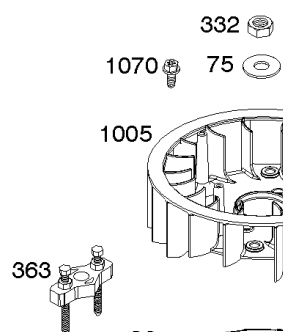

Engine Sump, Oil Pump, Dipstick/Tube Assembly

Mfg. No: 49E777-0001-G1

601A

1374

Engine Sump, Oil Pump, Dipstick/Tube Assembly

REF NO	PART NO	QTY	DESCRIPTION
4	593652		SUMP, Engine
15	690946		PLUG, Oil Drain
20	593644		SEAL, Oil -(PTO Side)
22	694966		SCREW -(Crankcase Cover/Sump)
170	593903		STUD -(Crankcase Cover/Sump)
219	793338		GEAR, Governor
220	799772		WASHER -(Governor Gear)
221	841026		CUP, Governor
239	792028		SWITCH, Oil Pressure
287	594937		SCREW -(Dipstick Tube)
400	796862		COOLER, Oil
404	690442		WASHER -(Governor Crank)
448	593631		BRACKET, Oil Cooler
523	691036		DIPSTICK
524	691032		SEAL, O-Ring
525	691037		TUBE, Dipstick
552	796638		BUSHING, Governor Crank
552A	690553		BUSHING, Governor Crank
601A	841597		CLAMP, Hose -(Oil Cooler Hose)
615	698290		RETAINER, Governor Shaft
616	691045		CRANK, Governor
691	790574		SEAL, Governor Shaft
742	690328		RETAINER, E Ring
750	796208		SCREW -(Oil Pump Cover)
829	593845		HOSE, Oil Cooler -(Oil Cooler Hose)
842	691031		SEAL, O-Ring -(Dipstick Tube)
847	499602		DIPSTICK/TUBE ASSEMBLY
850	100106		SEALANT, Liquid
943	593642		SEAL, O-Ring -(Oil Pump Cover)
965	796221		COVER, Oil Pump
1017	796214		SCREEN, Oil Pump
1024	796220		PUMP, Oil
1027	696854		FILTER, Oil
1028	796864		ADAPTER, Oil Filter
1366	799131		DIVERTER, Oil Cooler
1373	695629		SCREW -(Oil Cooler Bracket)
1373A	799105		SCREW -(Oil Cooler Bracket)
1374	796863		SEAL, O-Ring -(Oil Cooler Diverter)