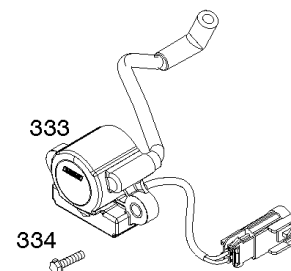

Cylinder, Crankshaft, Camshaft, Air Guides

REF NO	PART NO	QTY	DESCRIPTION
505	691029		NUT -(Governor Control Lever)
540	594325		PLATE, Baffle
562	690311		BOLT -(Governor Control Lever)
573	593607		PLATE, Back
584	594164		COVER, Breather Passage
618	594326		SCREW -(Baffle Plate)
718	690959		PIN, Locating
741	690980		GEAR, Timing
850	100106		SEALANT, Liquid
865	591667		COVER, Air Guide -(Valley)
1263	594166		REED, Breather
1264	594165		SCREW -(Breather Reed)
1319	794467		LABEL, Warning
1319A	797669		LABEL, Warning

Engine Sump, Oil Pump, Dipstick/Tube Assembly

Mfg. No: 49E777-0001-G1

601A

1374

Engine Sump, Oil Pump, Dipstick/Tube Assembly

REF NO	PART NO	QTY	DESCRIPTION
4	593652		SUMP, Engine
15	690946		PLUG, Oil Drain
20	593644		SEAL, Oil -(PTO Side)
22	694966		SCREW -(Crankcase Cover/Sump)
170	593903		STUD -(Crankcase Cover/Sump)
219	793338		GEAR, Governor
220	799772		WASHER -(Governor Gear)
221	841026		CUP, Governor
239	792028		SWITCH, Oil Pressure
287	594937		SCREW -(Dipstick Tube)
400	796862		COOLER, Oil
404	690442		WASHER -(Governor Crank)
448	593631		BRACKET, Oil Cooler
523	691036		DIPSTICK
524	691032		SEAL, O-Ring
525	691037		TUBE, Dipstick
552	796638		BUSHING, Governor Crank
552A	690553		BUSHING, Governor Crank
601A	841597		CLAMP, Hose -(Oil Cooler Hose)
615	698290		RETAINER, Governor Shaft
616	691045		CRANK, Governor
691	790574		SEAL, Governor Shaft
742	690328		RETAINER, E Ring
750	796208		SCREW -(Oil Pump Cover)
829	593845		HOSE, Oil Cooler -(Oil Cooler Hose)
842	691031		SEAL, O-Ring -(Dipstick Tube)
847	499602		DIPSTICK/TUBE ASSEMBLY
850	100106		SEALANT, Liquid
943	593642		SEAL, O-Ring -(Oil Pump Cover)
965	796221		COVER, Oil Pump
1017	796214		SCREEN, Oil Pump
1024	796220		PUMP, Oil
1027	696854		FILTER, Oil
1028	796864		ADAPTER, Oil Filter
1366	799131		DIVERTER, Oil Cooler
1373	695629		SCREW -(Oil Cooler Bracket)
1373A	799105		SCREW -(Oil Cooler Bracket)
1374	796863		SEAL, O-Ring -(Oil Cooler Diverter)